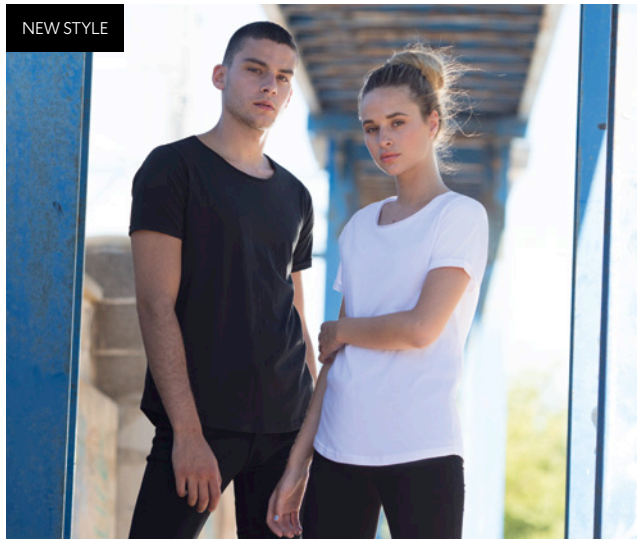

# NEW FOR 2020

**NEW SF259**  
**MEN'S LONG SLEEVED LONGLINE T WITH DIPPED HEM**

100% COTTON  
 140GSM SINGLE JERSEY  
 SIZES: S-XXL

BLACK

**NEW SF254**  
**UNISEX SCOOP NECK T**

60% COTTON, 40% POLYESTER  
 140GSM SINGLE JERSEY  
 SIZES: XXS-XXL

BLACK WHITE

NEW STYLE

NEW STYLE

**NEW SF423**  
**UNISEX CONTRAST JOGGERS**

60% COTTON, 40% POLYESTER  
 250GSM BRUSHED BACK FLEECE  
 100% POLYESTER TAPING  
 SUITABLE FOR SUBLIMATION  
 PRINTING  
 SIZES: XXS-XXL