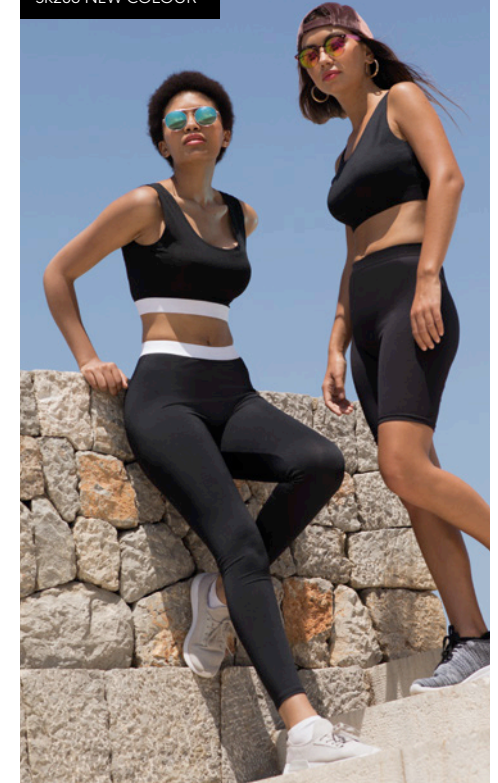

SK236/SM236 WOMEN'S/KIDS' FASHION CROP TOP

96% POLYESTER, 4% ELASTANE
240GSM SINGLE JERSEY (+ JACQUARD BAND)
WHITE SUITABLE FOR SUBLIMATION PRINTING
KIDS' SM236 WITH DOUBLE LAYER FRONT
WOMEN'S SK236 SIZES: XS-L
KIDS' SM236 SIZES (YEARS): 5-6, 7-8, 9-10, 11-12

NEW STYLES
SK236 NEW COLOUR