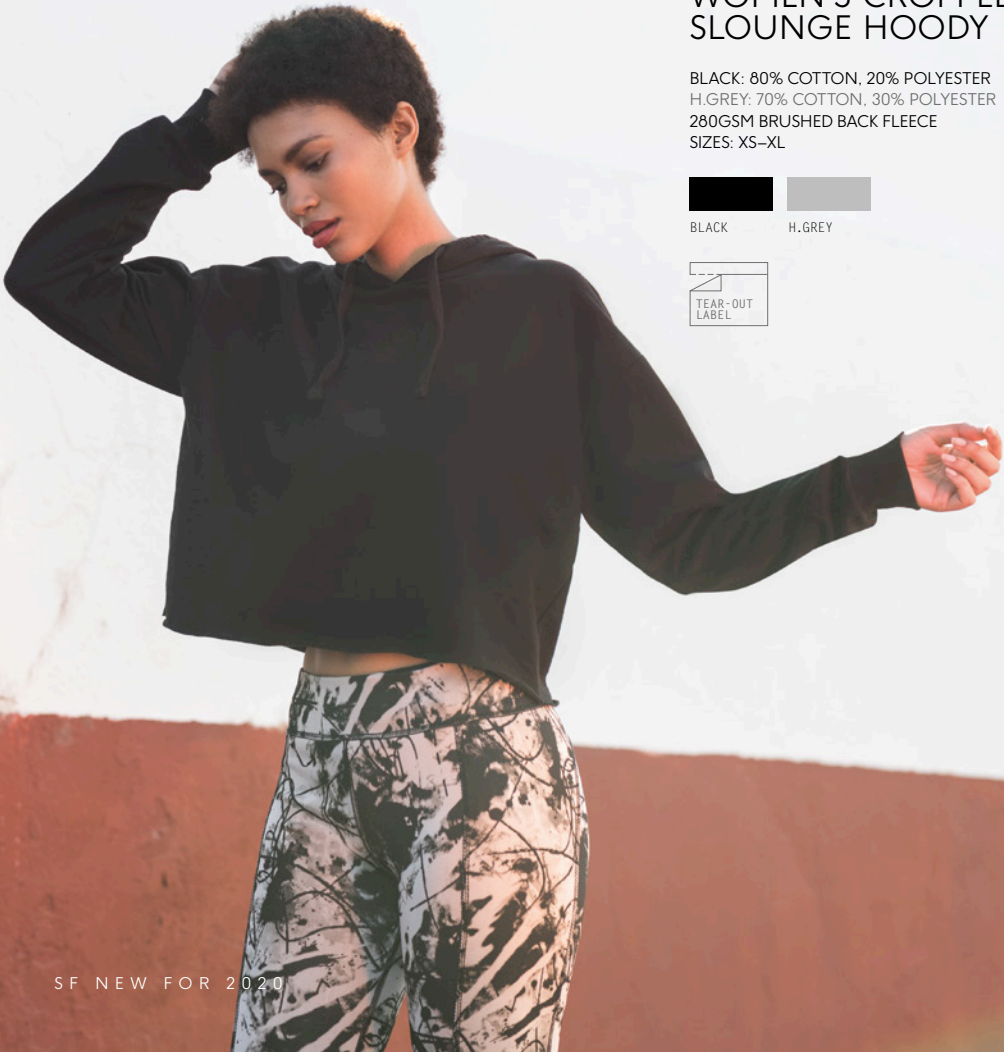

BLACK WHITE

NEW STYLE

NEW STYLE

**NEW SF423**  
**UNISEX CONTRAST JOGGERS**

60% COTTON, 40% POLYESTER  
 250GSM BRUSHED BACK FLEECE  
 100% POLYESTER TAPING  
 SUITABLE FOR SUBLIMATION  
 PRINTING  
 SIZES: XXS-XXL

BLACK/  
 WHITE

NAVY/  
 WHITE

WORN WITH SF523 UNISEX CONTRAST SWEAT

**NEW SF253**  
**UNISEX CONTRAST T**

100% COTTON  
 140GSM SINGLE JERSEY  
 100% POLYESTER TAPING  
 WHITE TAPE SUITABLE FOR  
 SUBLIMATION PRINTING  
 SIZES: XXS-XXL

BLACK/WHITE WHITE/BLACK

NEW STYLE

NEW STYLE

### NEW SK516 WOMEN'S CROPPED SLOUNGE HOODY

BLACK: 80% COTTON, 20% POLYESTER  
H.GREY: 70% COTTON, 30% POLYESTER  
280GSM BRUSHED BACK FLEECE  
SIZES: XS-XL

NEW STYLES  
SM236 NEW COLOUR