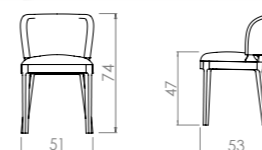

Elektra Collection was designed for areas where cleanliness is important... It is a perfect solution for restaurant dining

M 323

M 278

M 277

M 271

M 307

MICHELLE

Michele
REF - M 271
Upholstered curved body
Wooden legs