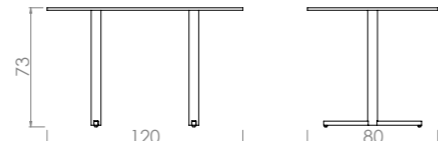

M 206

M 205

RESACO

Resaco Square Table
REF - M 200
Metal structure
Colored countertop

Resaco Rect. Table
REF - M 201
Metal structure
Colored countertop

M 200

M 201

M 203