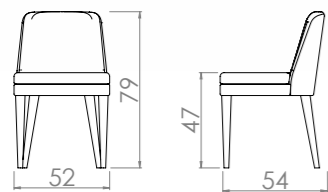

MICHELLE

Michele
REF - M 271
Upholstered curved body
Wooden legs

Michele
REF - M 307
Upholstered curved body
Wooden legs

An exquisite moulded chair created for several purposes and areas. Beautiful and comfortable this piece can adjust to different spaces by choosing its finishings.

Michele Bar Stool
REF - M 272
Upholstered body
Wooden legs