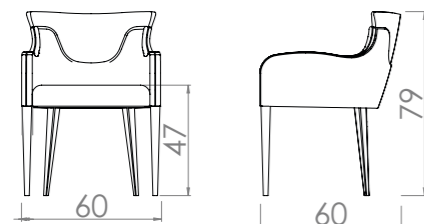

Our Project

Sofitel Pullman Versailles

Model used in this project
Cross Wood M214

CROSS WOOD

Cross Wood
REF - M 214
Wooden legs and back
Various fabric options

Modern hip chair, with wood details, strives to enhance the elegance of the surroundings. Nevertheless, is comfortable and resistant.