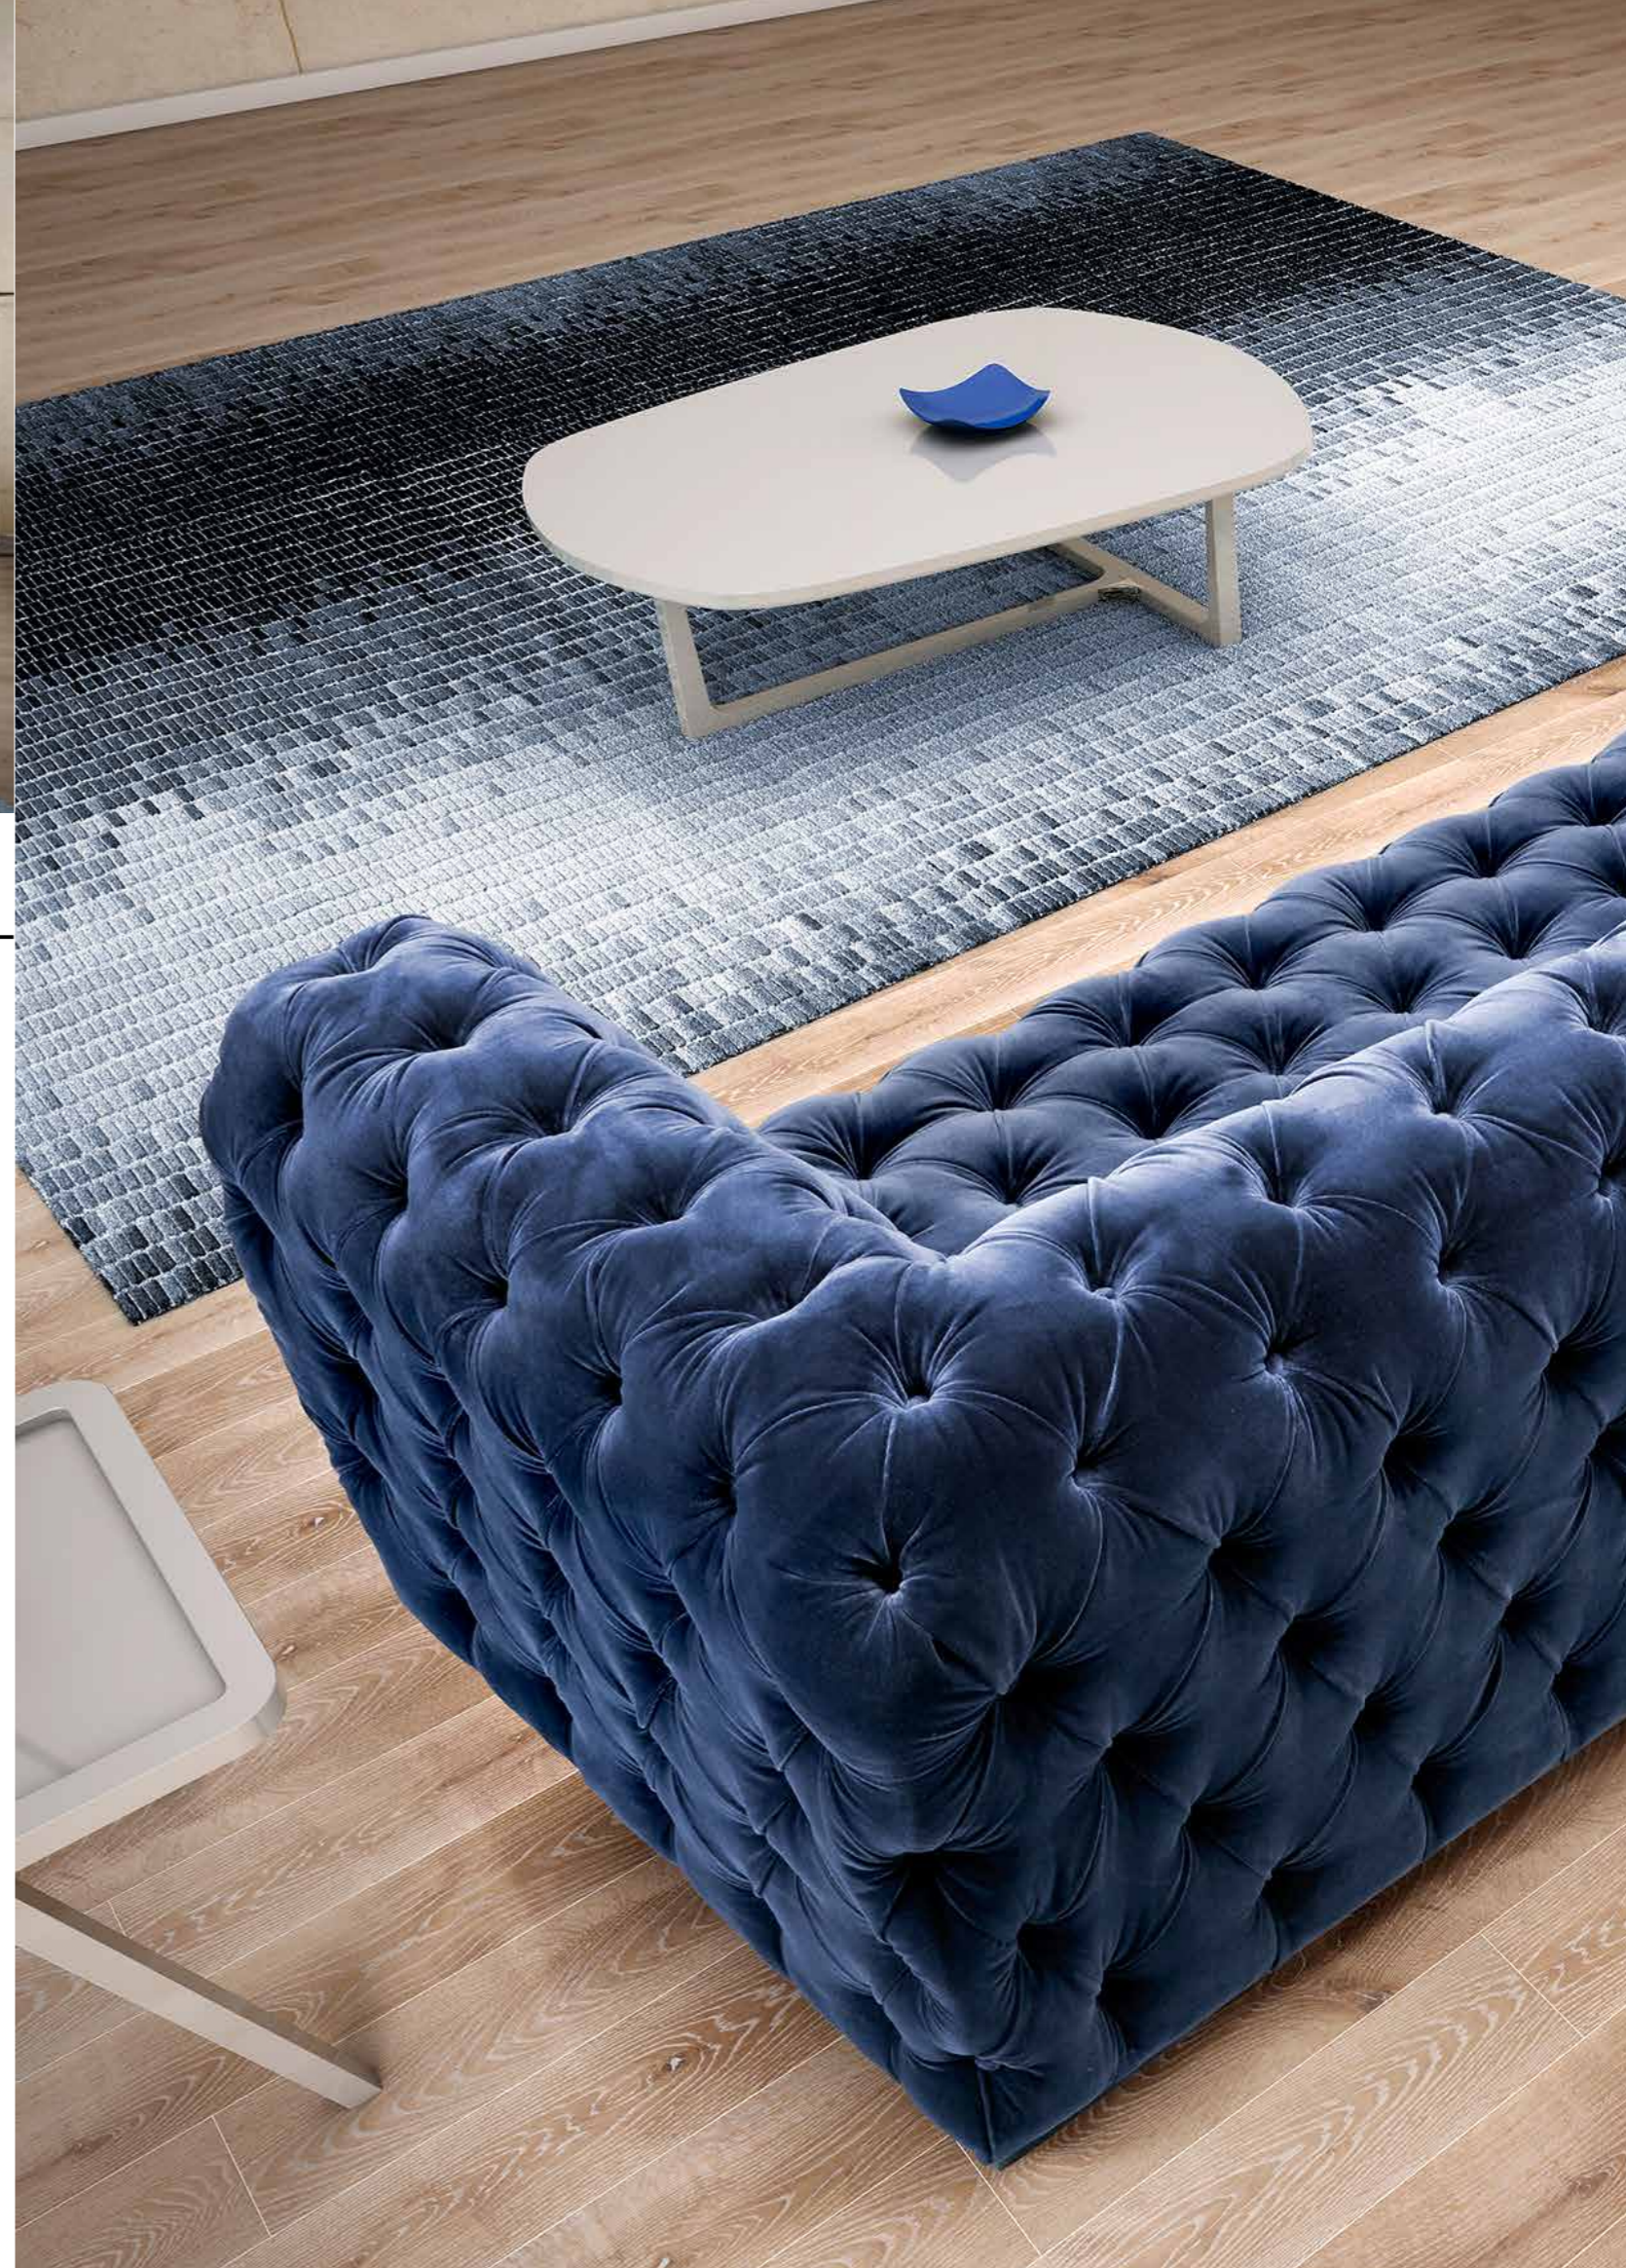

M 110

M 107

M 109

M 108

M 194

DAWN

Dawn Sofa
REF - M 303
All upholstered body
Various fabric options
3 seats
295x110x94cm

When a comfort is expressed in a unique way, all the sofa turns into a dynamic system of great class.