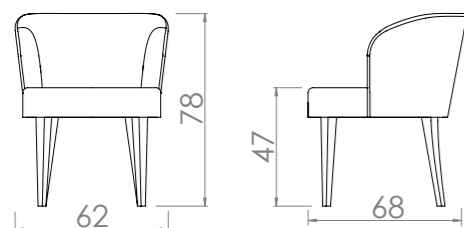

DUTTI

Dutti
REF - M 183
Metal studs
Upholstered curve body

Dutti Capitoné
REF - M 182
Upholstered curve body
Capitoné

M 183