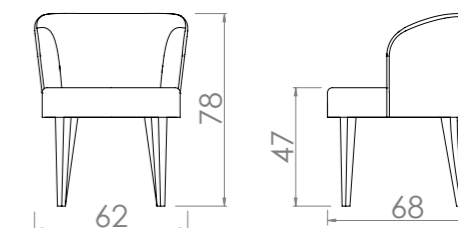

DUTTI

Dutti
REF - M 183
Metal studs
Upholstered curve body

Dutti Capitoné
REF - M 182
Upholstered curve body
Capitoné

M 183