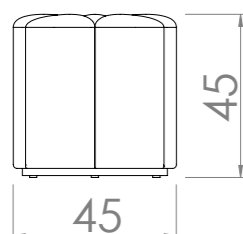

HESTON LOW

Heston Low Stool
REF - M 283
All upholstered body
Various fabric options

POP ROUND

Pop Round
REF - M 208
All upholstered body
Various fabric options

KUBE LOW

Kube Low Stool
REF - M 282
All upholstered body
Various fabric options