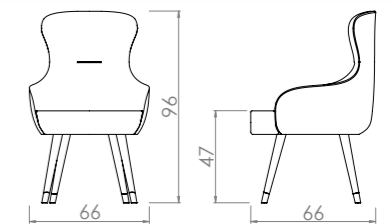

BUICK

M 296

Buick Chair
REF - M 296
Upholstered body
Wooden legs
49x55x85cm

Buick Bar Stool
REF - M 236
Upholstered body
Wooden legs

M 236

BACCO

M 251

Bacco
REF - M 251
Upholstered curved body
Metal feet

Bacco
REF - M 250
Upholstered curved body
Wooden legs

M 250