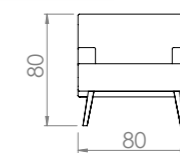

WAVE

Wave 1 seat
REF - M 226
LEGS: Wood
Various fabric options

Wave 2 seats
REF - M 225

Wave 3 seats
REF - M 224

OCHA

Ocha 1 seat
REF - M 222
LEGS: Wood
Various fabric options

Ocha 2 seats
REF - M 223