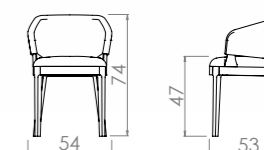

TEA

Tea Chair
REF - M 278
Various fabric options
Wooden legs

Tea Armchair
REF - M 277
Various fabric options
Wooden legs

Comfortable, smooth and embracing, this chair will be the perfect add-in to your place. Blends to the surrounding environment.

ELEKTRA

Elektra armchair
REF - M 321
Wooden structure
Various fabric options

Elektra chair
REF - M 322
Wooden structure
Various fabric options

Elektra bar stool
REF - M 323
Wooden structure
Various fabric options

Elektra Collection was designed for areas where cleanliness is important... It is a perfect solution for restaurant dining