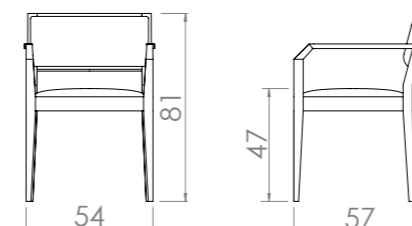

MAYA

Maya Plus Sofa
REF - M 190
Upholstered body
Various fabric options
130x53x88cm

Maya Plus Armchair
REF - M 189
Upholstered body
Various fabric options
63x53x88cm

MERCURIO

Mercurio Chair
REF - M 99
Wooden structure
Various fabric options
54x57x81cm

Mercurio Armchair
REF - M 98
Wooden structure
Various fabric options

Mercurio Chair
REF - M 171 E
LEGS: Wooden structure
Stackable
54x57x81cm