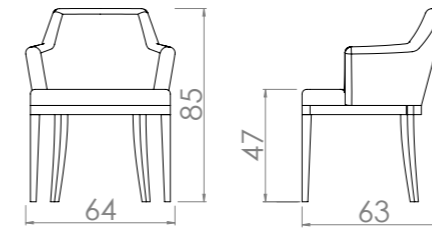

GOBI

Gobi
REF - M 195
Upholstered curved body
Various fabric options

Gobi Bar Stool
REF - M 293
Upholstered curved body
Various fabric options

A moulded chair with high backrest, providing support and help you relax to the most. As chair or as stool suits different areas always without losing elegance.

M 195