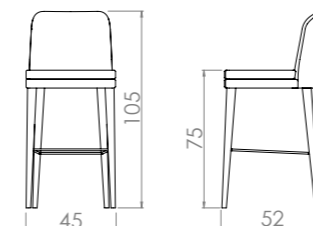

MICHELLE

Michele
REF - M 271
Upholstered curved body
Wooden legs

Michele
REF - M 307
Upholstered curved body
Wooden legs

An exquisite moulded chair created for several purposes and areas. Beautiful and comfortable this piece can adjust to different spaces by choosing its finishings.

Michele Bar Stool
REF - M 272
Upholstered body
Wooden legs