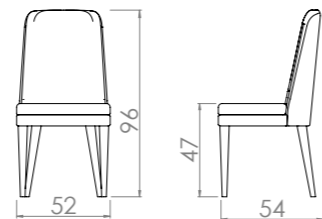

MICHELLE

Michele
REF - M 271
Upholstered curved body
Wooden legs

Michele
REF - M 307
Upholstered curved body
Wooden legs

An exquisite moulded chair created for several purposes and areas. Beautiful and comfortable this piece can adjust to different spaces by choosing its finishings.

Michele Bar Stool
REF - M 272
Upholstered body
Wooden legs