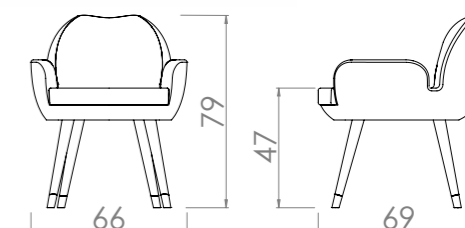

ATLAS

Atlas
REF - M 252
Wooden legs
Upholstered body