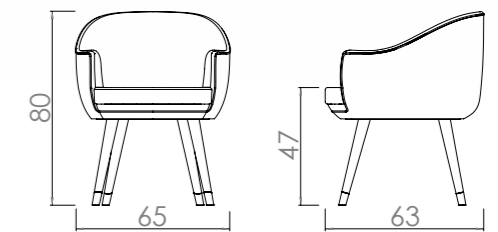

BUBBLE WOOD

An elegant form highlighted by the wooden curved body. Comfort and exclusiveness are some of the base guide lines for this concept. The wood and the fabric can be chosen, fitting the client's needs, creating harmony between the chair or sofa to its final place.

Bubble Wood Sofa
REF - M 177
Curved Body in wood
Various fabric options

Bubble Wood
REF - M 164/1
Several Options of wood and fabrics