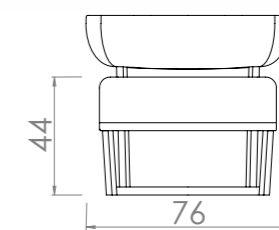

DELICE

Delice
REF - M 268
Wooden structure
Various fabric options

Lightness, simplicity and
clasp are some key
features for Delice.
A minimalistic
lounge chair for your
relaxing moments.
The structural nude
enhances its lightness,
distinguishing it from
the others.