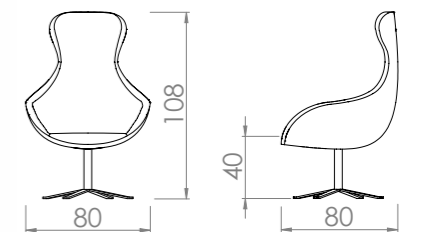

M 195

YORK

York
REF - M 248
Upholstered curved body
Swivel structure;

YORK WOOD

York Wood
REF - M 249
Wooden curved body
Swivel structure

CURVE LOUNGE

Curve Lounge
REF - M 233
Various fabric options
Wooden legs