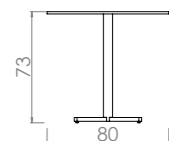

RESACO

Resaco Square Table
REF - M 200
Metal structure
Colored countertop

Resaco Rect. Table
REF - M 201
Metal structure
Colored countertop

M 203

CAFRAN

Cafran Round Table
REF - M 204
Metal structure
Wood countertop

Cafran Square Table
REF - M 203
Metal structure
Wood countertop

Cafran Rect. Table
REF - M 202
Metal structure
Wood countertop