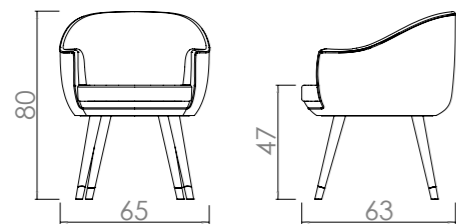

BUBBLE

Bubble
REF - M 151
Upholstered curved body
Various fabric options

An exclusive moulded chair created for several purposes and fitting different ambiances.
From its aesthetics to comfort, this piece can have different types of fabrics adapting even better to your living space.