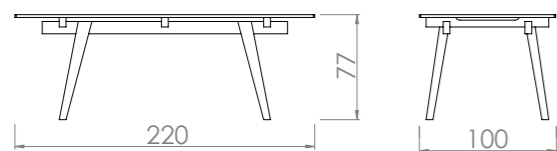

Compas Table
REF - M 227
Wooden structure
Various veneers options
180x100x75cm

M 229

M 230

Compas Folding Table
REF - M 235
Wooden structure
Various veneers options
200x90x75cm

PLANK

Plank Dining Table
REF - M 285
Wooden structure
Glass countertop