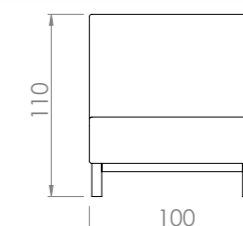

M 110

M 107

M 109

M 108

M 194

DAWN

Dawn Sofa
REF - M 303
All upholstered body
Various fabric options
3 seats
295x110x94cm

When a comfort is expressed in a unique way, all the sofa turns into a dynamic system of great class.