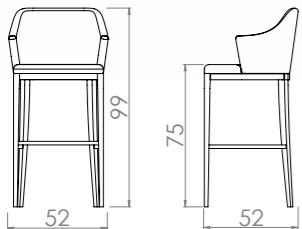

“Unveil to you our secret ingredients, our chairs and work”

TRIBECA Cosmopolitan Bistro
Annecy, France

Model used in this project:

GOBI Chair M195
GOBI Bar stool M293

M 293

GOBI

Gobi
REF - M 195
Upholstered curved body
Various fabric options