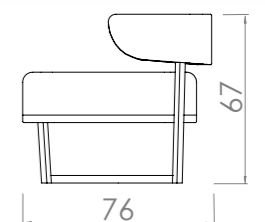

DELICE

Delice
REF - M 268
Wooden structure
Various fabric options

Lightness, simplicity and
clasp are some key
features for Delice.
A minimalistic
lounge chair for your
relaxing moments.
The structural nude
enhances its lightness,
distinguishing it from
the others.