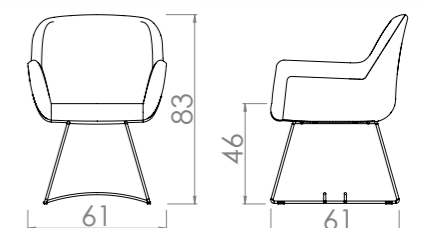

Samy
REF - M 267
LEGS: Metal
Upholstered curved body

Simple shaped robust body looks almost floating supported by light thin metal legs. From office to waiting room, from living room to dining room, this concept adapts easily to every space that you intended too.