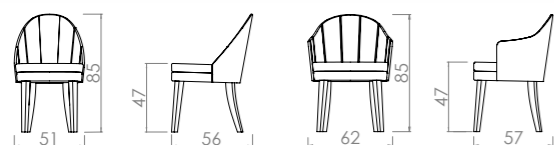

Michele Bar Stool
REF - M 272
Upholstered body
Wooden legs

M 265

M 265

CORBETTI

Corbetti Chair
REF - M 265
Upholstered curved body
Various fabric / leather options
Wooden legs

M 264

M 264

SAMY