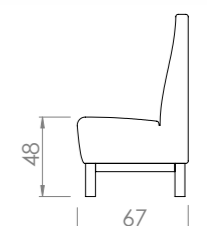

M 110

M 107

M 109

M 108

M 194

DAWN

Dawn Sofa
REF - M 303
All upholstered body
Various fabric options
3 seats
295x110x94cm

When a comfort is expressed in a unique way, all the sofa turns into a dynamic system of great class.