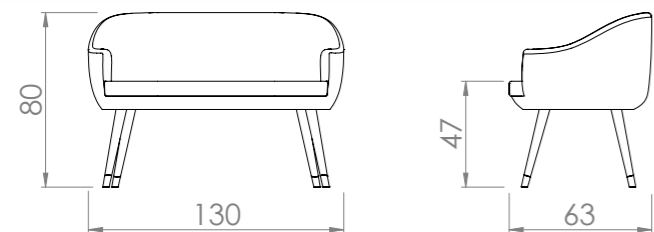

BUBBLE WOOD

An elegant form highlighted by the wooden curved body. Comfort and exclusiveness are some of the base guide lines for this concept. The wood and the fabric can be chosen, fitting the client's needs, creating harmony between the chair or sofa to its final place.

Bubble Wood Sofa
REF - M 177
Curved Body in wood
Various fabric options

Bubble Wood
REF - M 164/1
Several Options of wood and fabrics

M 164/1