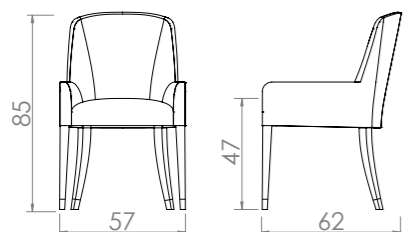

RODY

Rody
REF - M 188
LEGS: Wood
Upholstered curve body
Various fabric options

LUPE

Lupe
REF - M 294
Wooden structure
Various fabric options
66x65x79cm