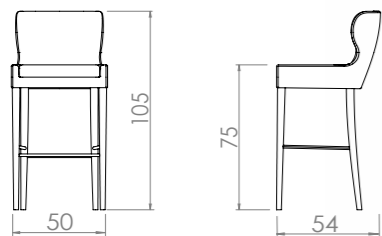

Buick Chair
REF - M 296
Upholstered body
Wooden legs
49x55x85cm

Buick Bar Stool
REF - M 236
Upholstered body
Wooden legs

M 236

BACCO

M 251

Bacco
REF - M 251
Upholstered curved body
Metal feet

Bacco
REF - M 250
Upholstered curved body
Wooden legs