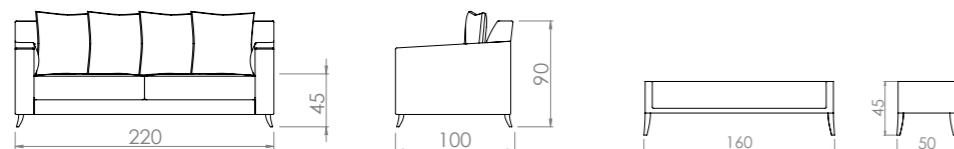

OPORTO BENCH

Oporto Bench
REF - M 284
Wooden structure
Various fabric options