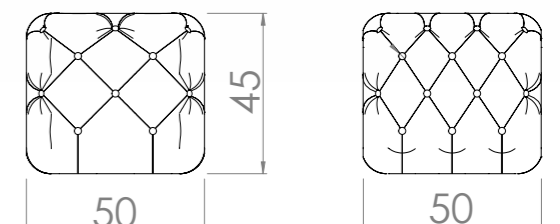

HESTON LOW

Heston Low Stool
REF - M 283
All upholstered body
Various fabric options

POP ROUND

Pop Round
REF - M 208
All upholstered body
Various fabric options

KUBE LOW

Kube Low Stool
REF - M 282
All upholstered body
Various fabric options