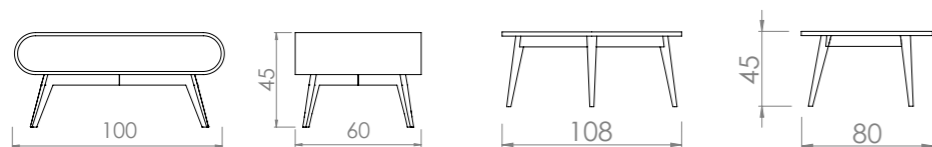

Compas Table
REF - M 227
Wooden structure
Various veneers options
180x100x75cm

M 229

M 230

Compas Folding Table
REF - M 235
Wooden structure
Various veneers options
200x90x75cm

PLANK

Plank Dining Table
REF - M 285
Wooden structure
Glass countertop