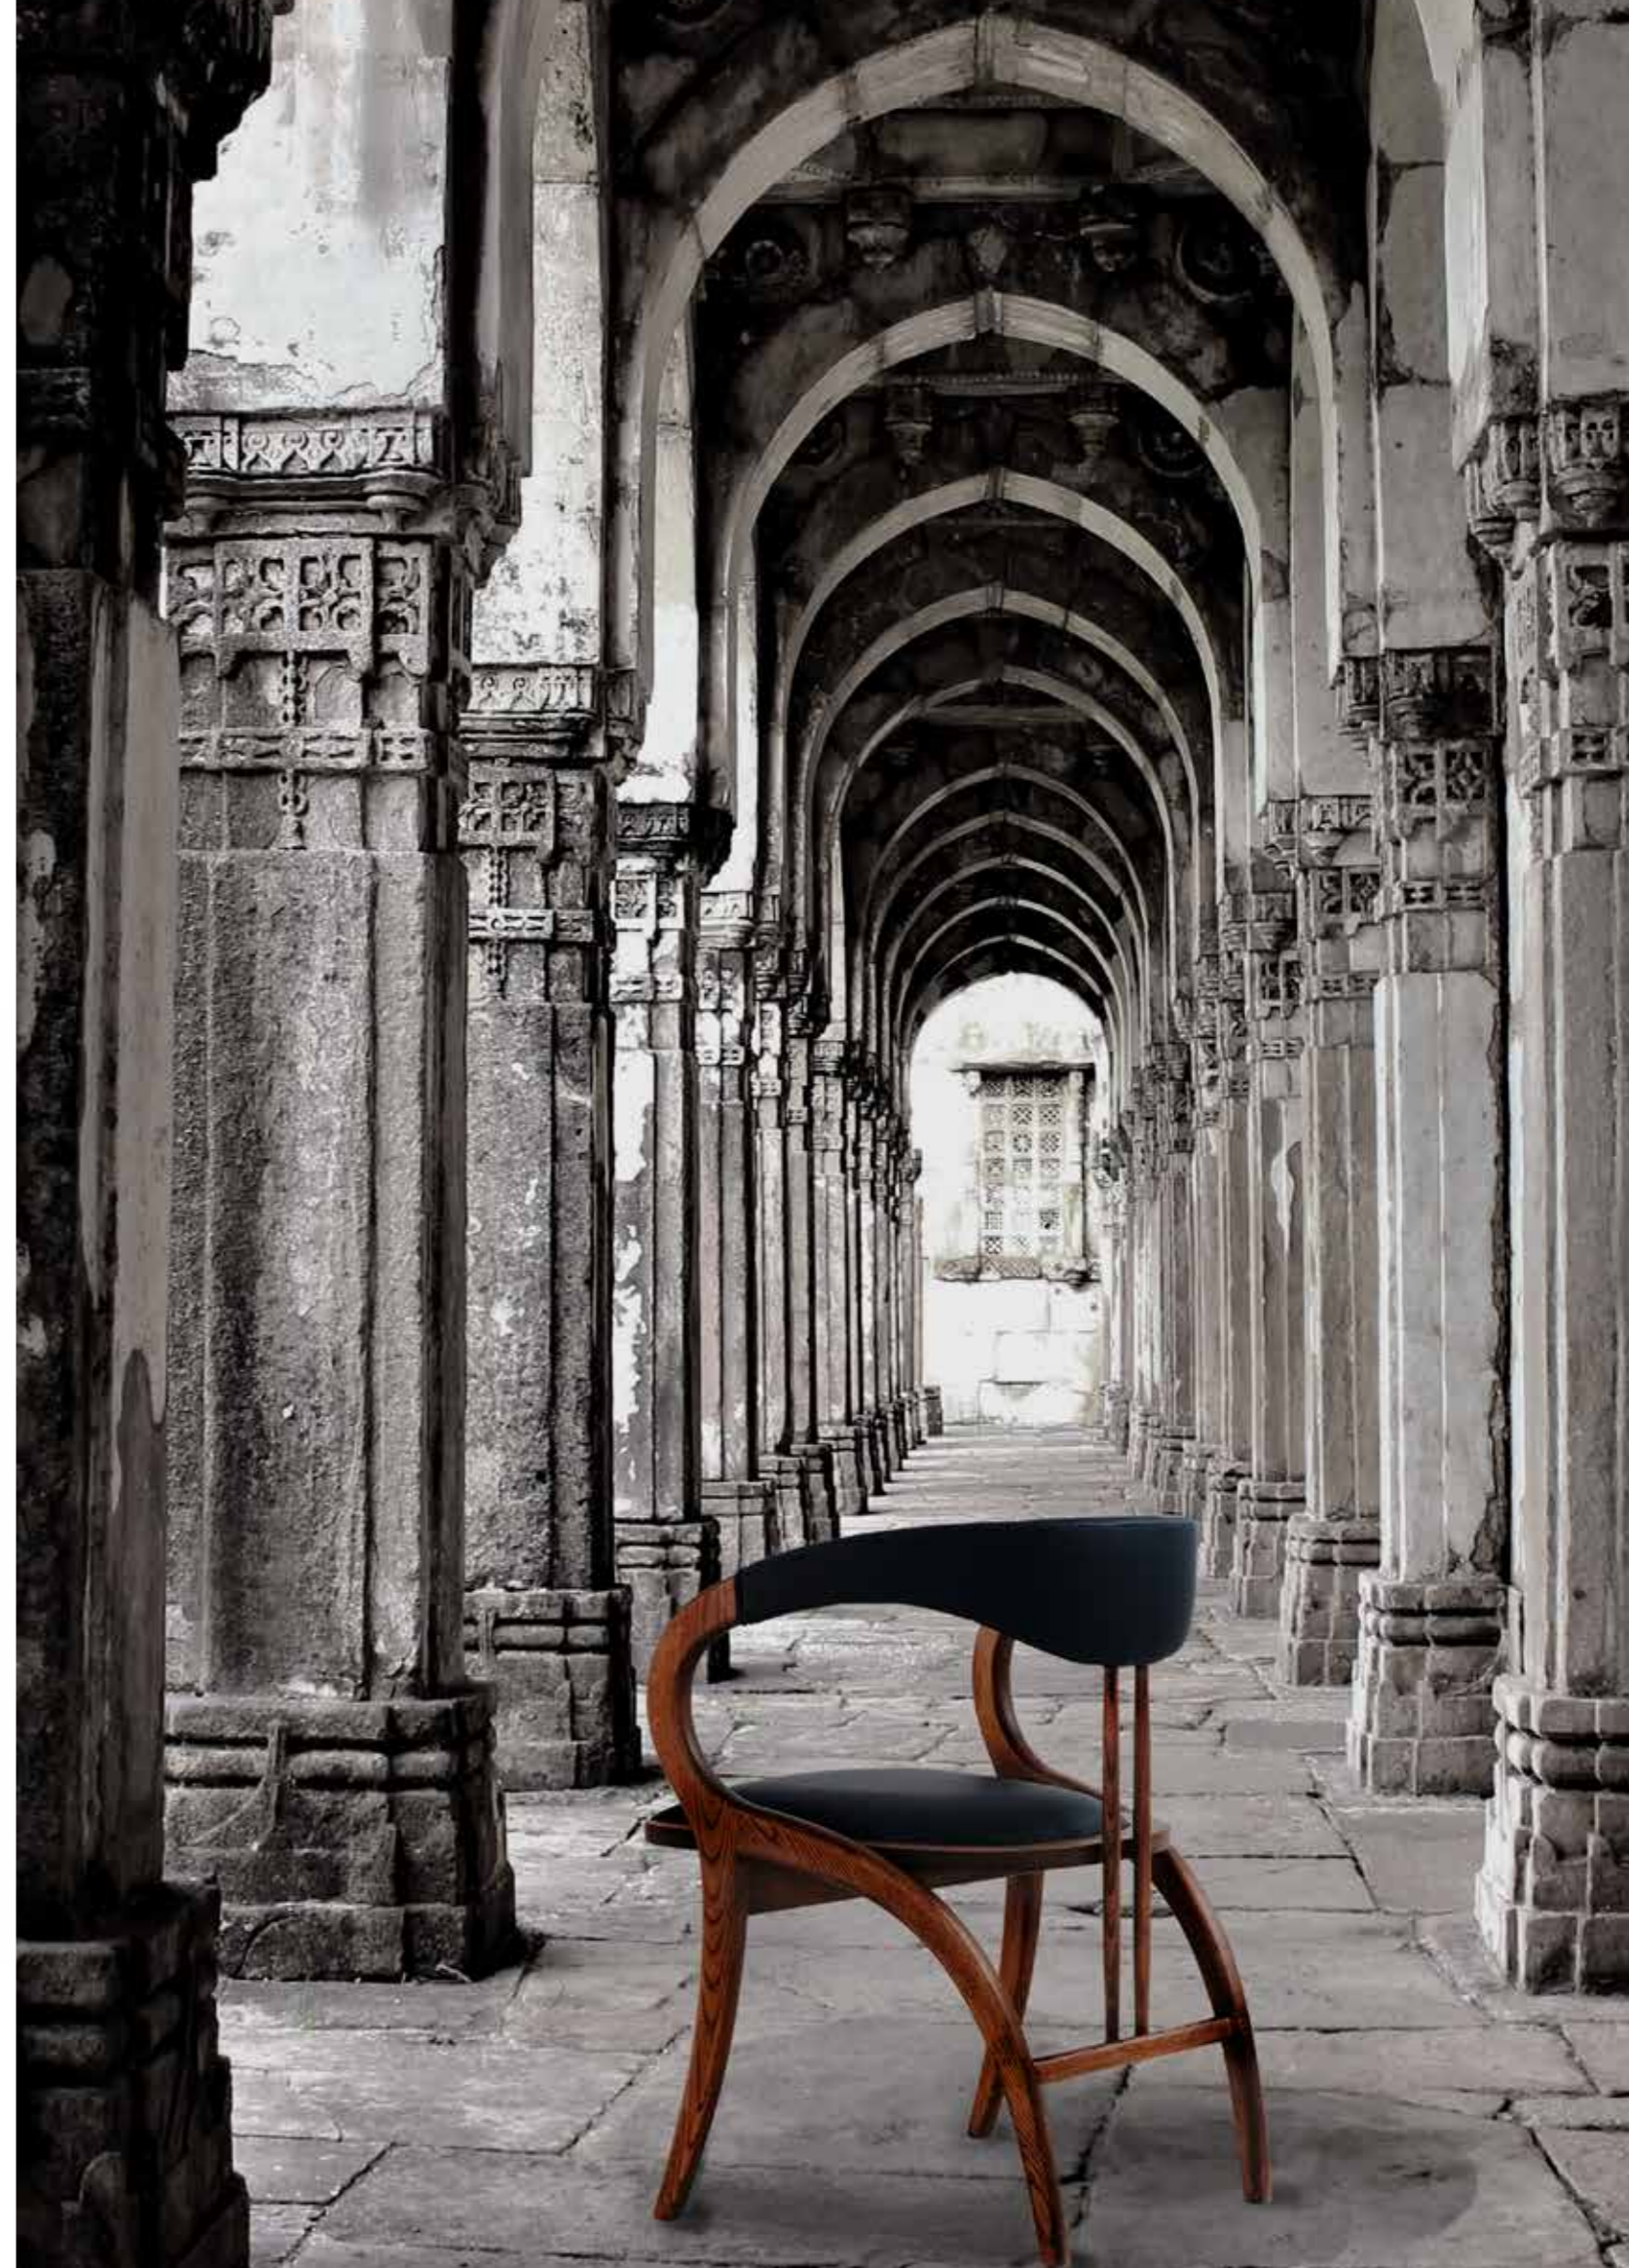

PERU

Peru
REF - M 270
Wooden structure
Various fabric / leather options

Inspired, as the name says, in the gallant form of the turkey. This chair was developed to be elegant, resistant and with timeless shapes. A raw concept with fluid forms that can easily match the decoration of your place.