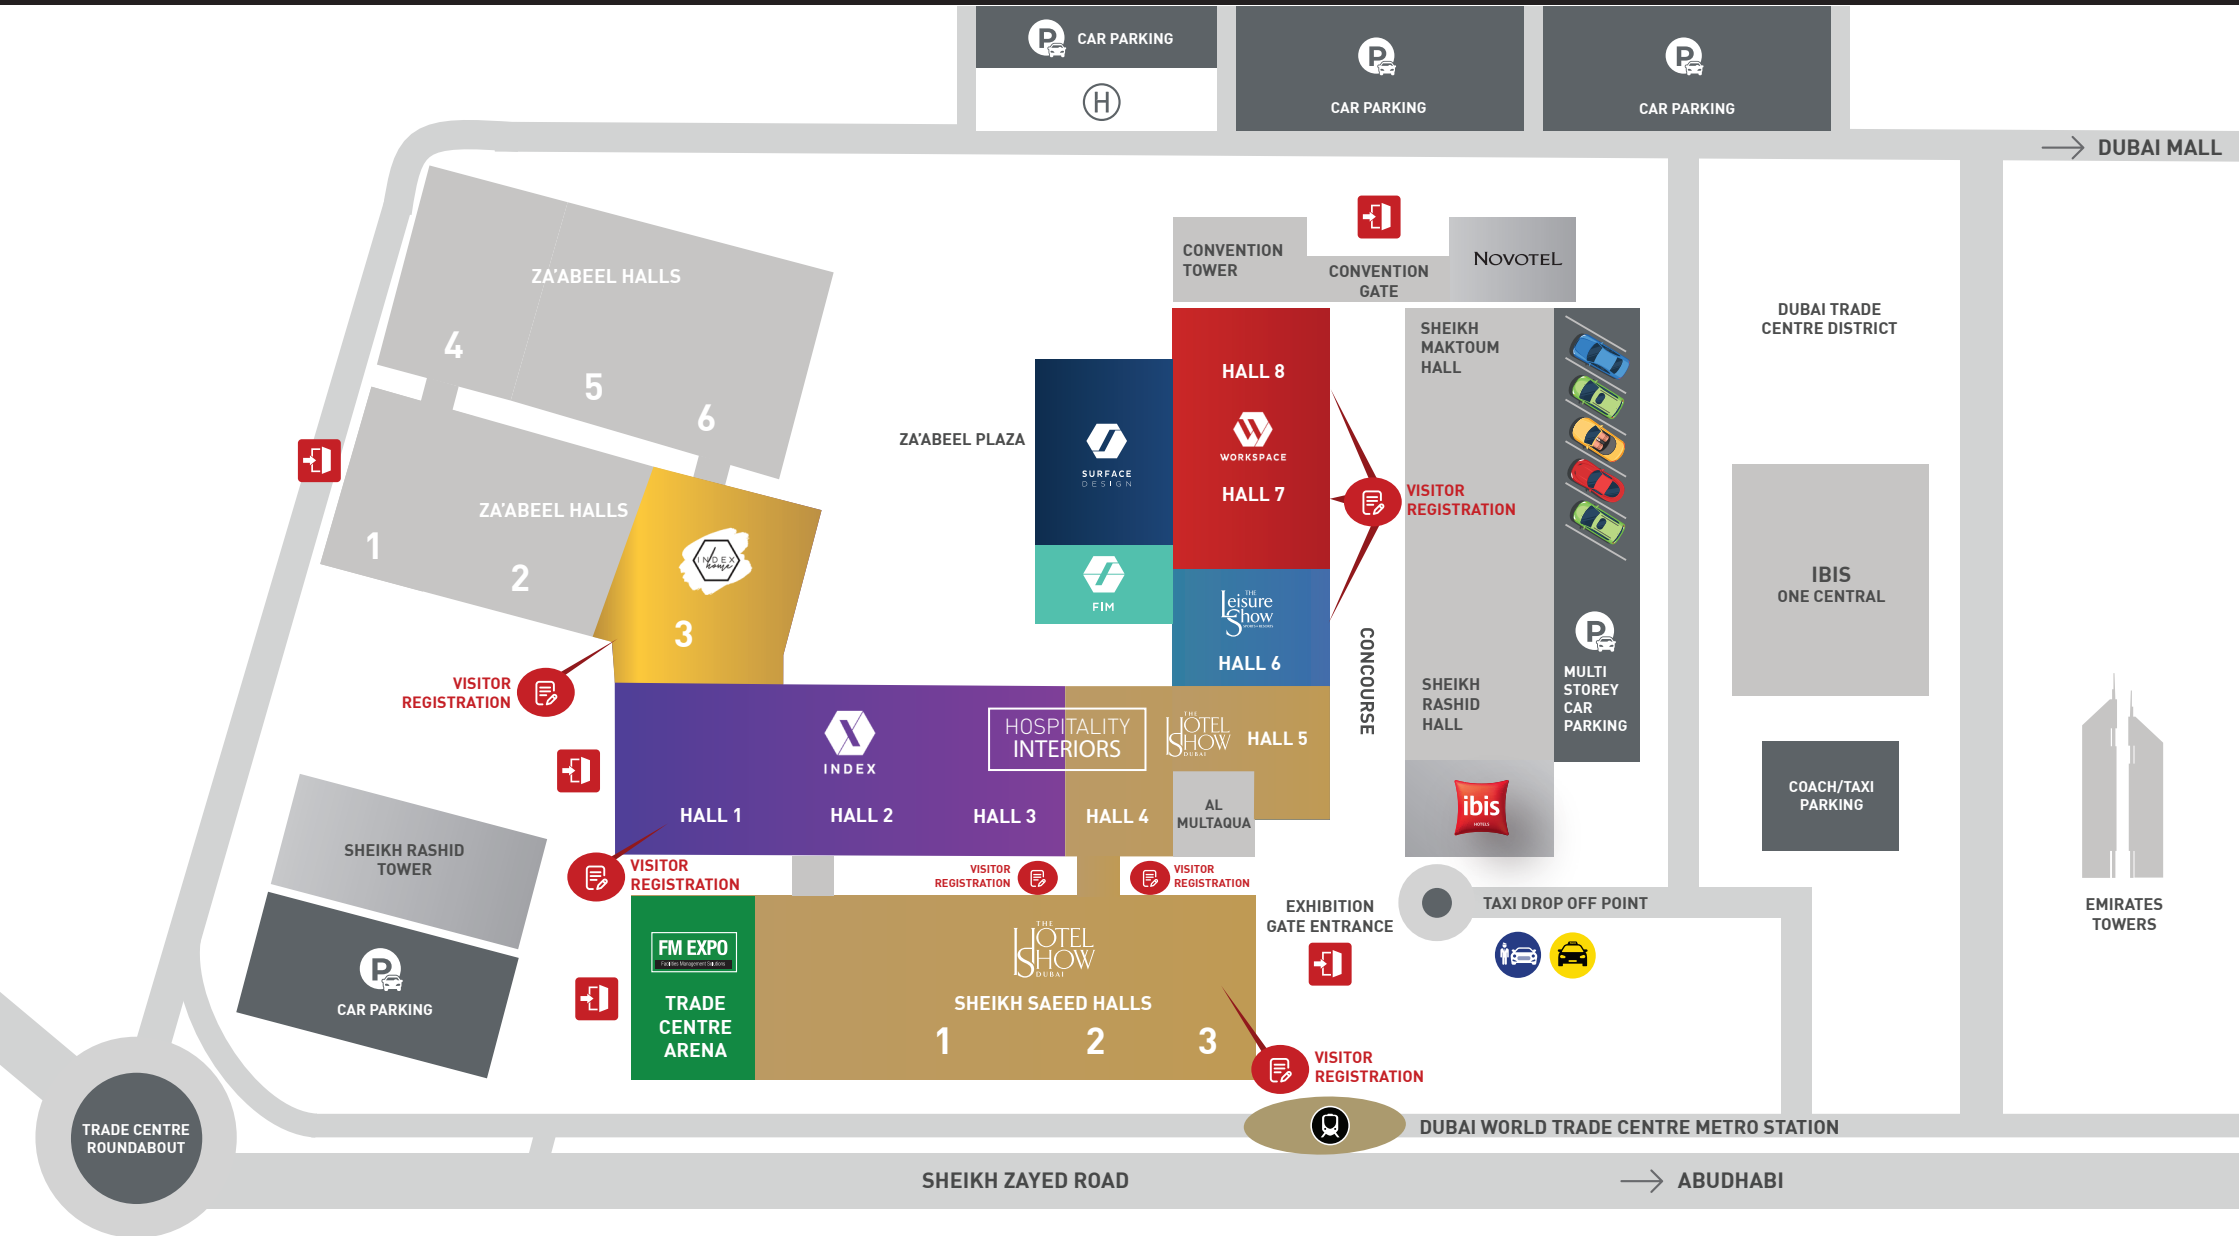

MIDDLE EAST DESIGN & HOSPITALITY WEEK 2019

INDEX

HALL 1-3
INTERIOR DESIGN & FURNISHINGS

ZA'ABEEL HALL 3
CONSUMER PRODUCTS FOR HOME

SURFACE
DESIGN

TRADE CENTRE PAVILION
FLOORING, WALL COVERING,
CEILING AND SURFACE MATERIALS

SHEIKH SAEED HALLS 3-1
HOSPITALITY INTERIORS & FIT-OUT

WORKSPACE

HALL 8 - 7
COMMERCIAL INTERIORS (INCLUDING
EDUCATION & HEALTHCARE)

FIM

TRADE CENTRE PAVILION
FIXTURES & FITTINGS

TRADE CENTRE ARENA
FACILITIES MANAGEMENT