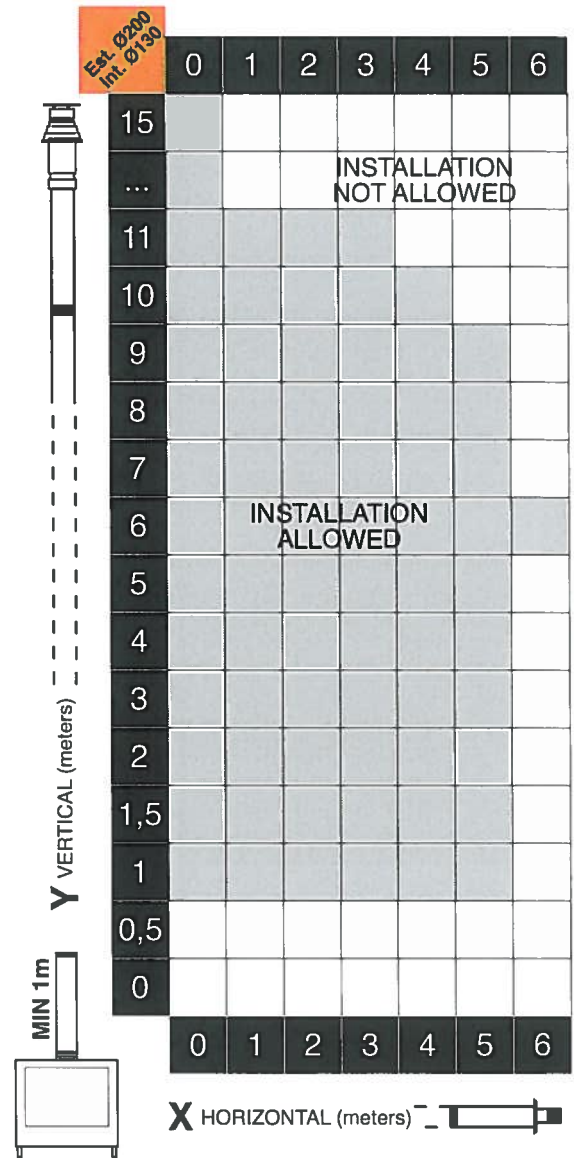

## Flue line lenght allowed for balanced flue gas fires

Firenze, Venezia, Portofino and Roma

COAX pipes Ø100/150mm

COAX pipes Ø130/200mm

NOTE: FOR CERTAIN TYPES OF INSTALLATION OR LENGTHS GREATER THAN THE VALUES LISTED ABOVE, CONTACT A TECHNICIAN IN ITALKERO.

NOTE: BEFORE PROCEEDING WITH THE INSTALLATION, WE ADVISE INSPECTION BY QUALIFIED PERSONNEL. POSITIONING OF THE EXHAUST PIPES AND EQUIPPED FOR BALANCED FLOW ARE REGULATED BY THE UNI 7129. BALANCED FLOW TO THE PRODUCTS ARE CERTIFIED "THERE" AND ENDORSED AT THE EUROPEAN LEVEL.