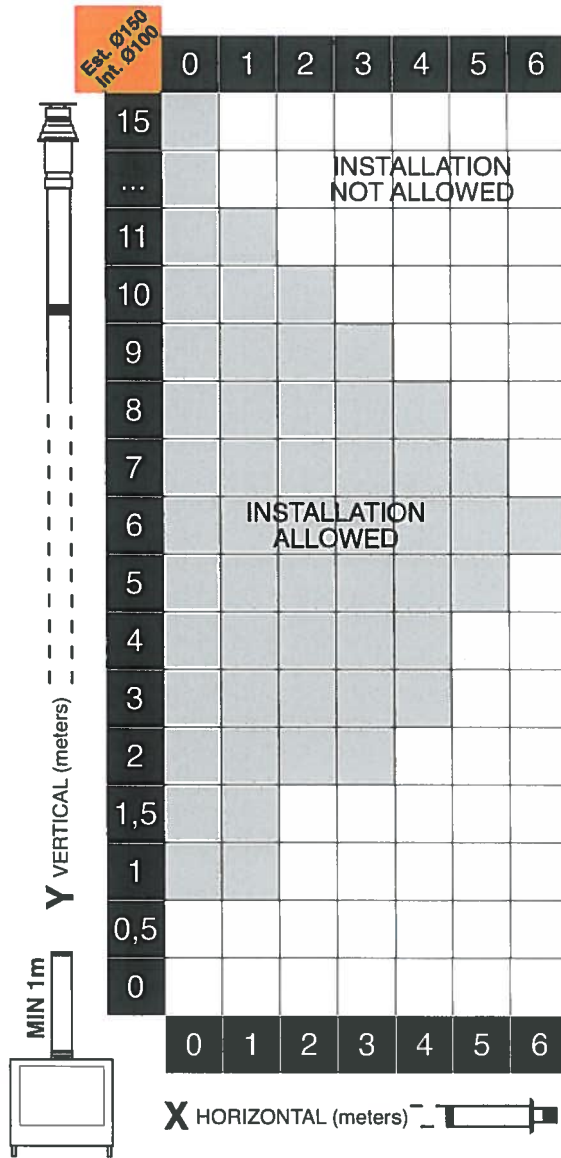

## Flue line lenght allowed for balanced flue gas fires

Firenze, Venezia, Portofino and Roma

COAX pipes Ø100/150mm

COAX pipes Ø130/200mm

NOTE: FOR CERTAIN TYPES OF INSTALLATION OR LENGTHS GREATER THAN THE VALUES LISTED ABOVE, CONTACT A TECHNICIAN IN ITALKERO.

NOTE: BEFORE PROCEEDING WITH THE INSTALLATION, WE ADVISE INSPECTION BY QUALIFIED PERSONNEL. POSITIONING OF THE EXHAUST PIPES AND EQUIPPED FOR BALANCED FLOW ARE REGULATED BY THE UNI 7129. BALANCED FLOW TO THE PRODUCTS ARE CERTIFIED "THERE" AND ENDORSED AT THE EUROPEAN LEVEL.