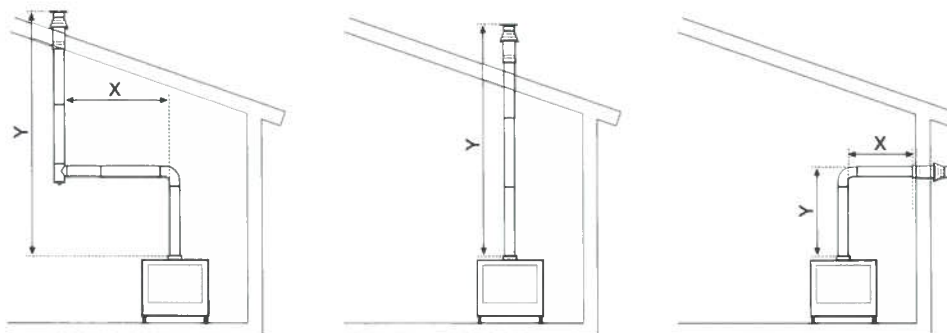

## Flue line lenght allowed for balanced flue gas fires

Firenze, Venezia, Portofino and Roma

COAX pipes Ø100/150mm

COAX pipes Ø130/200mm

NOTE: FOR CERTAIN TYPES OF INSTALLATION OR LENGTHS GREATER THAN THE VALUES LISTED ABOVE, CONTACT A TECHNICIAN IN ITALKERO.

NOTE: BEFORE PROCEEDING WITH THE INSTALLATION, WE ADVISE INSPECTION BY QUALIFIED PERSONNEL. POSITIONING OF THE EXHAUST PIPES AND EQUIPPED FOR BALANCED FLOW ARE REGULATED BY THE UNI 7129. BALANCED FLOW TO THE PRODUCTS ARE CERTIFIED "THERE" AND ENDORSED AT THE EUROPEAN LEVEL.