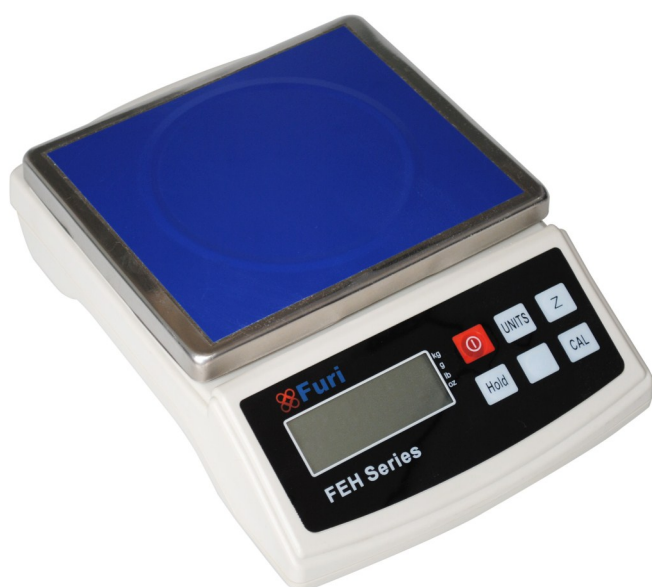

Features:

FEH Series

Low Cost Bench Scale

- ◆ 15mm backlit LCD display
- ◆ 4 x C size batteries
- ◆ Mains adaptor
- ◆ Auto power off to save battery life
- ◆ Weighing units: Kg, g, lbs & ozs
- ◆ Operating temperature 0° - 40°C

Model	Capacity Kg	Division g	Plate mm
FEH-3000	3000	1	165 x 140
FEH-6000	6000	2	165 x 140