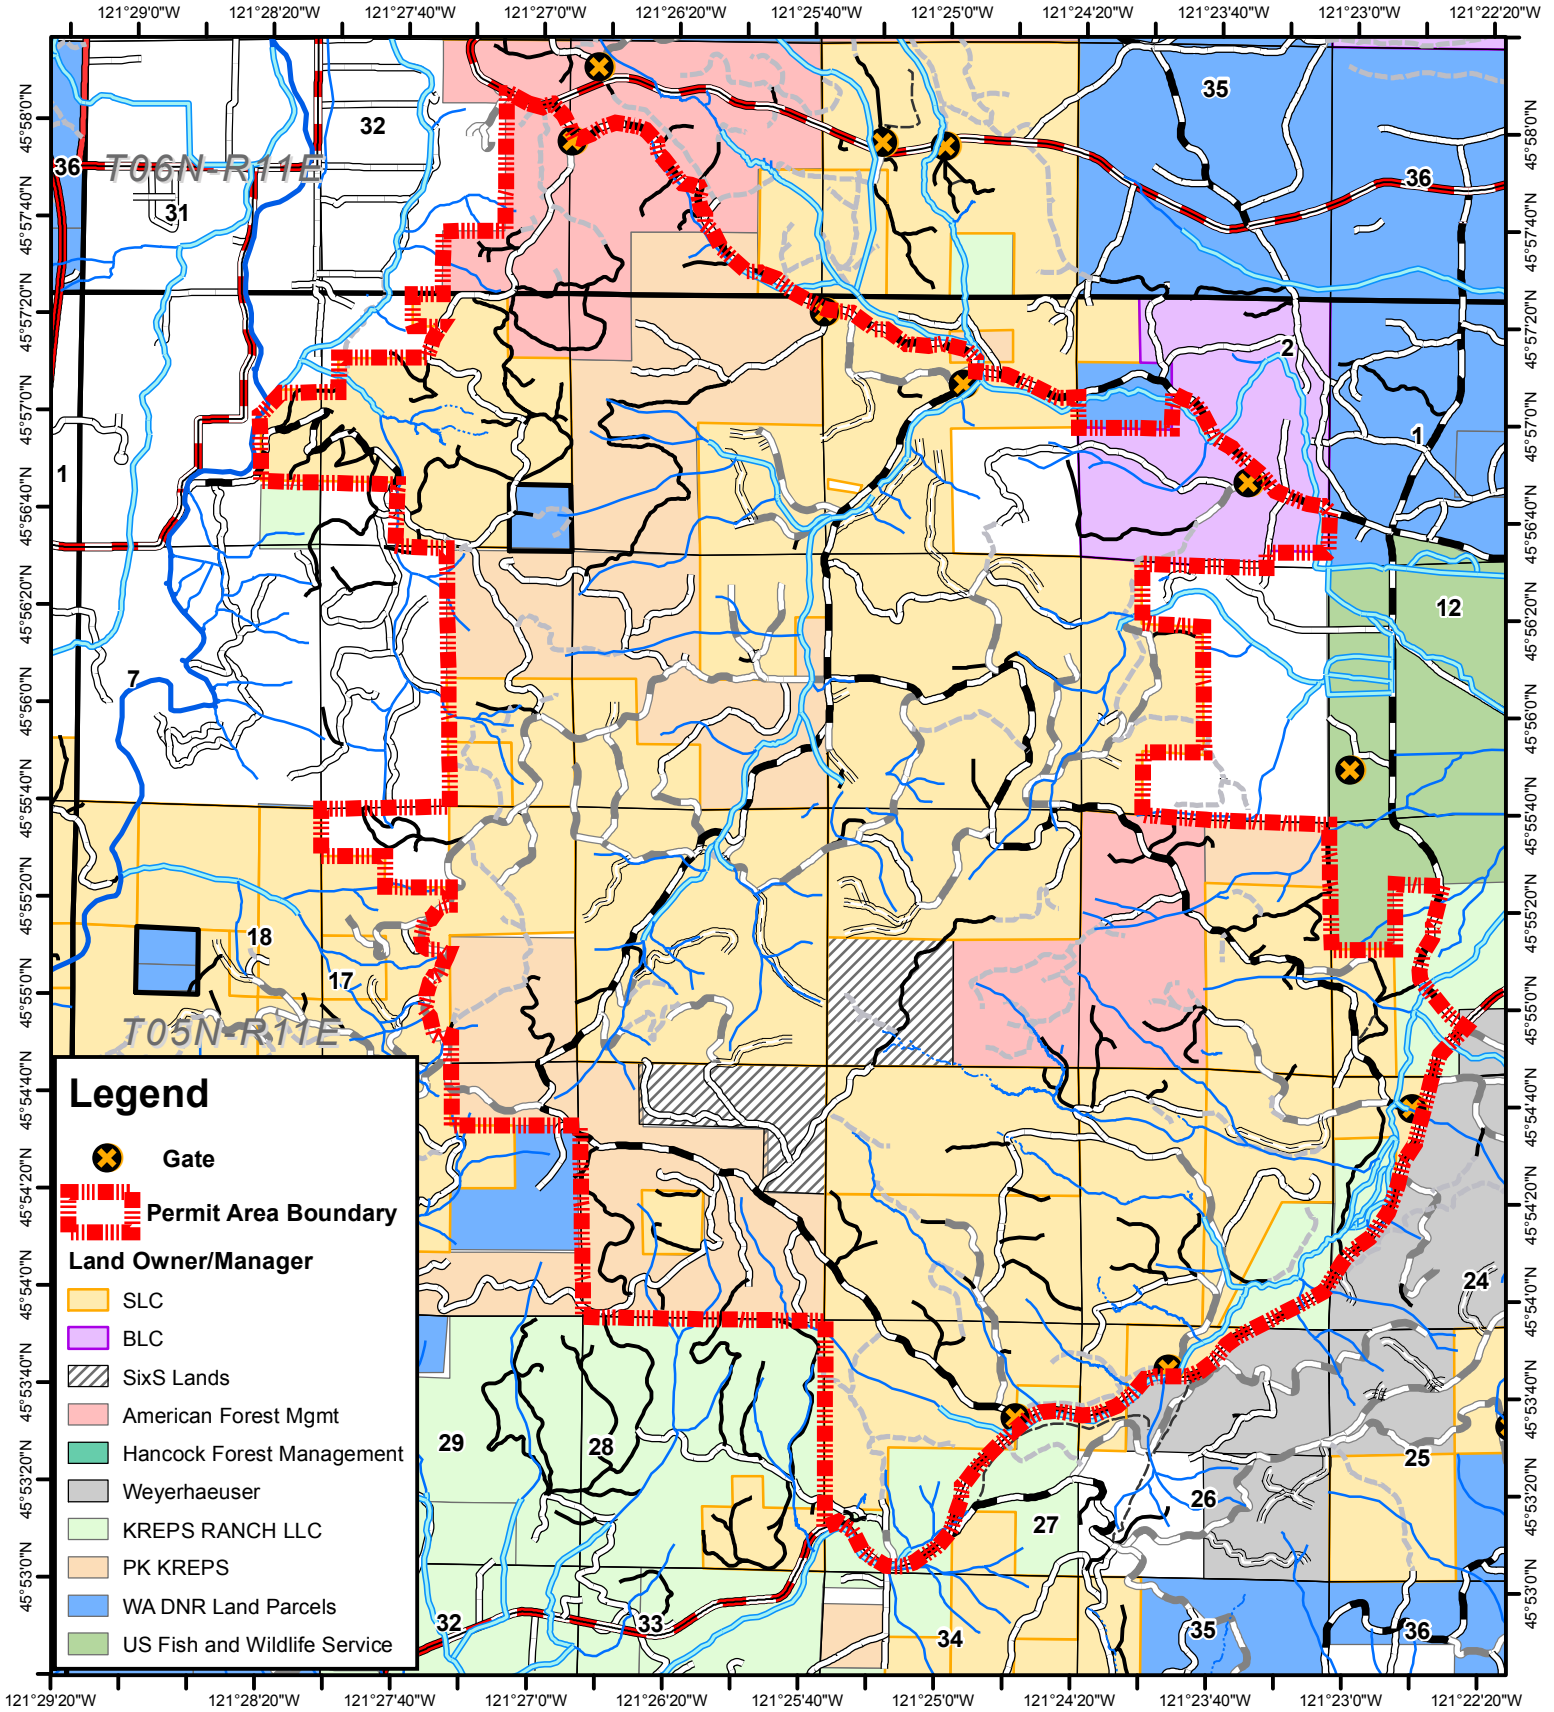

SDS Permit Area Proposal Gilmer Recreation Area -- T5N R11E

1 inch = 4,000 feet