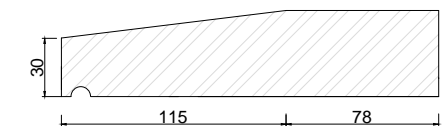

Inward opening

Inward opening

Outward opening

PART M Compliant Aluminum threshold supplied as standard

Inward opening

Outward opening

Timber threshold options available up to 193mm in bespoke measurements. Some Example sizes shown