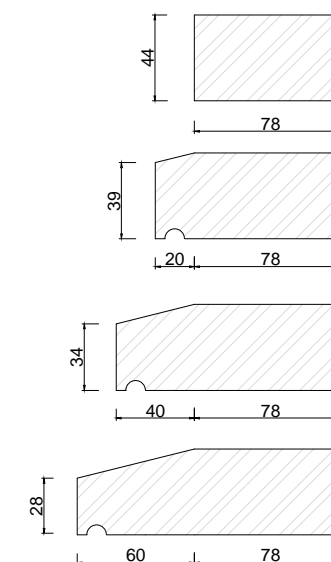

Inward opening

Inward opening

Outward opening

PART M Compliant Aluminum threshold supplied as standard

Inward opening

Outward opening

Timber threshold options available up to 193mm in bespoke measurements. Some Example sizes shown