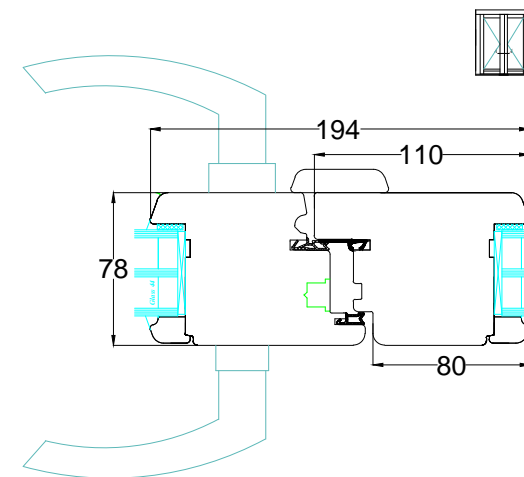

Outward opening

Inward opening

Outward opening

Inward opening

Double / French Doors

Outward opening

Inward opening

Outward opening

Inward opening

Inward opening

Outward opening

PART M Compliant Aluminum threshold supplied as standard

Inward opening

Outward opening

Timber threshold options available up to 193mm in bespoke measurements. Some Example sizes shown