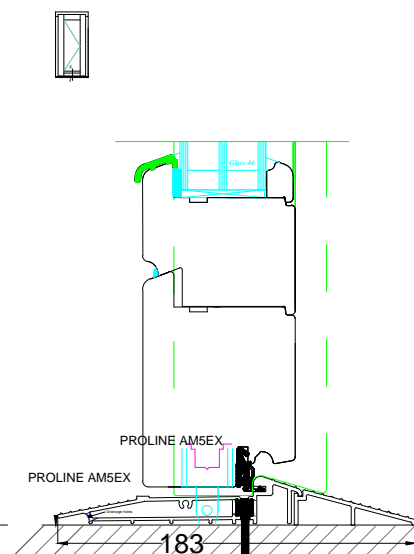

Outward opening

Inward opening

Outward opening

Inward opening

Double / French Doors

Outward opening

Inward opening

Outward opening

Inward opening

Inward opening

Outward opening

PART M Compliant Aluminum threshold supplied as standard

Inward opening

Outward opening

Timber threshold options available up to 193mm in bespoke measurements. Some Example sizes shown