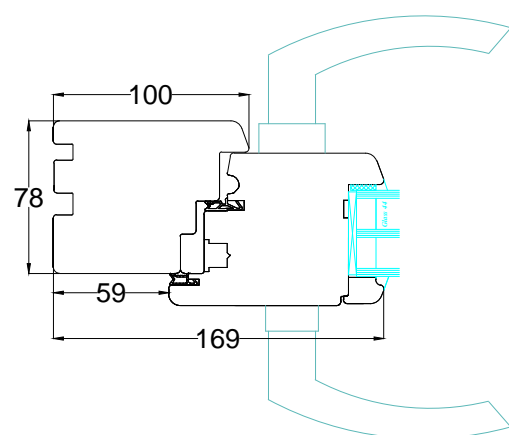

Outward opening

Inward opening

Outward opening

Inward opening

Double / French Doors

Outward opening

Inward opening

Outward opening

Inward opening

Inward opening

Outward opening

PART M Compliant Aluminum threshold supplied as standard

Inward opening

Outward opening

Timber threshold options available up to 193mm in bespoke measurements. Some Example sizes shown