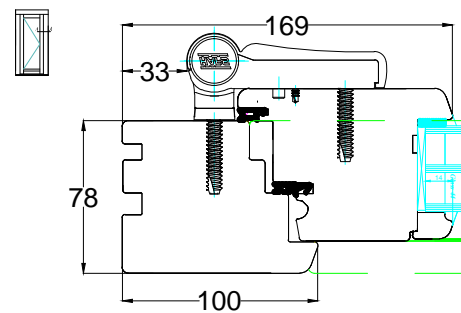

Outward opening

Inward opening

Outward opening

Inward opening

Double / French Doors

Outward opening

Inward opening

Outward opening

Inward opening

Inward opening

Outward opening

PART M Compliant Aluminum threshold supplied as standard

Inward opening

Outward opening

Timber threshold options available up to 193mm in bespoke measurements. Some Example sizes shown