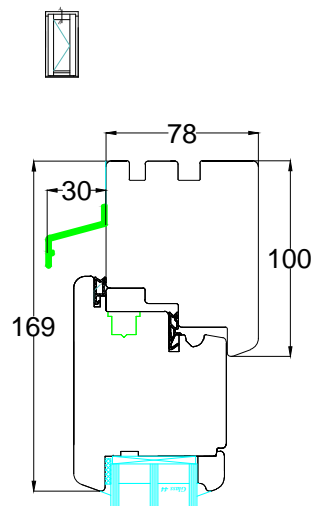

Outward opening

Inward opening

Outward opening

Inward opening

Double / French Doors

Outward opening

Inward opening

Outward opening

Inward opening

Inward opening

Outward opening

PART M Compliant Aluminum threshold supplied as standard

Inward opening

Outward opening

Timber threshold options available up to 193mm in bespoke measurements. Some Example sizes shown