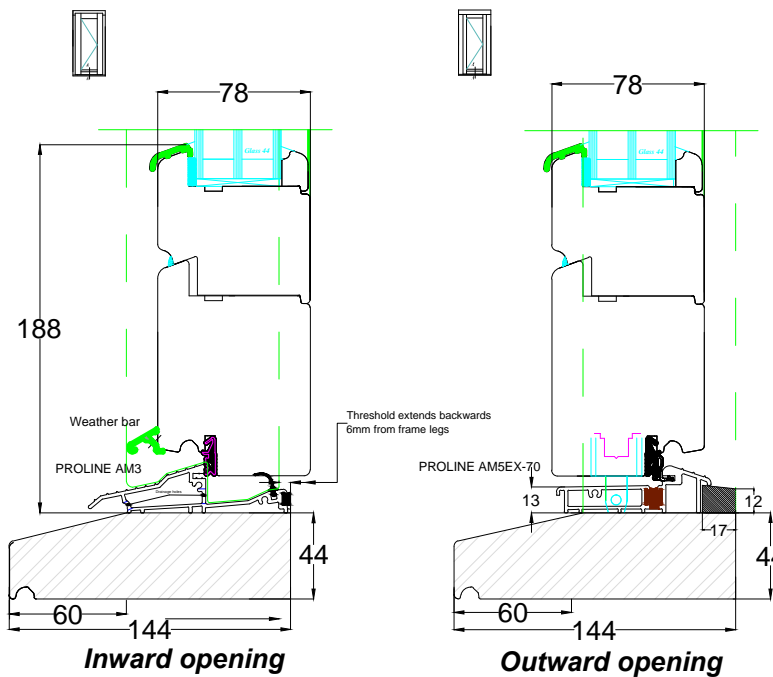

Outward opening

Inward opening

Outward opening

Inward opening

Double / French Doors

Outward opening

Inward opening

Outward opening

Inward opening

Inward opening

Outward opening

PART M Compliant Aluminum threshold supplied as standard

Inward opening

Outward opening

Timber threshold options available up to 193mm in bespoke measurements. Some Example sizes shown