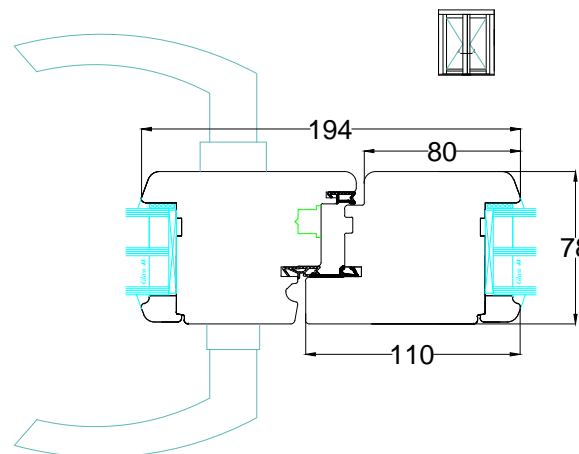

Outward opening

Inward opening

Outward opening

Inward opening

Double / French Doors

Outward opening

Inward opening

Outward opening

Inward opening

Inward opening

Outward opening

PART M Compliant Aluminum threshold supplied as standard

Inward opening

Outward opening

Timber threshold options available up to 193mm in bespoke measurements. Some Example sizes shown