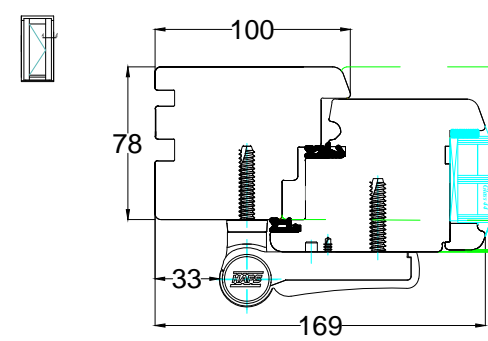

Outward opening

Inward opening

Outward opening

Inward opening

Double / French Doors

Outward opening

Inward opening

Outward opening

Inward opening

Inward opening

Outward opening

PART M Compliant Aluminum threshold supplied as standard

Inward opening

Outward opening

Timber threshold options available up to 193mm in bespoke measurements. Some Example sizes shown