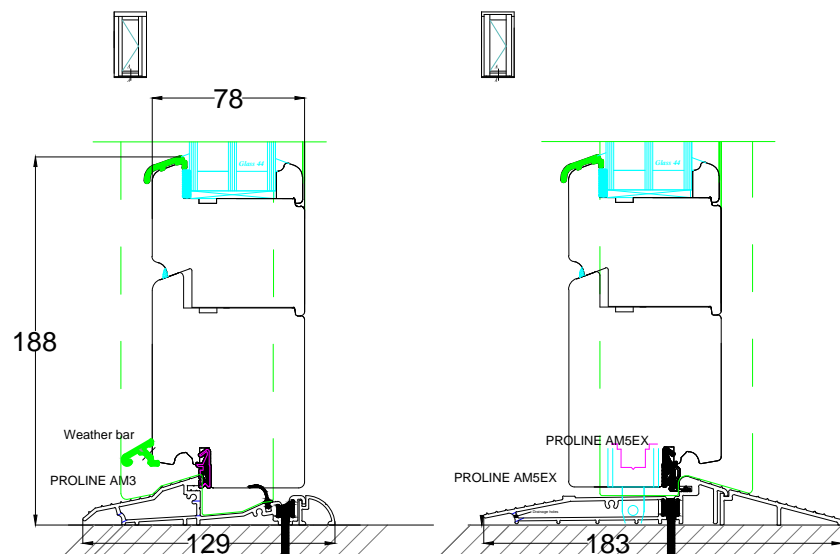

Outward opening

Inward opening

Outward opening

Inward opening

Double / French Doors

Outward opening

Inward opening

Outward opening

Inward opening

Inward opening

Outward opening

PART M Compliant Aluminum threshold supplied as standard

Inward opening

Outward opening

Timber threshold options available up to 193mm in bespoke measurements. Some Example sizes shown