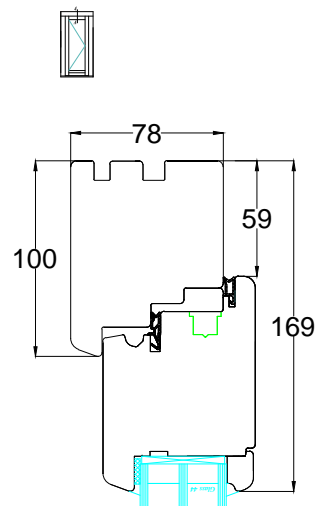

Outward opening

Inward opening

Outward opening

Inward opening

Double / French Doors

Outward opening

Inward opening

Outward opening

Inward opening

Inward opening

Outward opening

PART M Compliant Aluminum threshold supplied as standard

Inward opening

Outward opening

Timber threshold options available up to 193mm in bespoke measurements. Some Example sizes shown