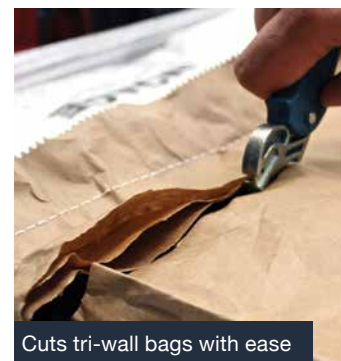

Cuts tri-wall bags with ease

Product	Part Number
GR8 Pro Food Safe Knife	746242