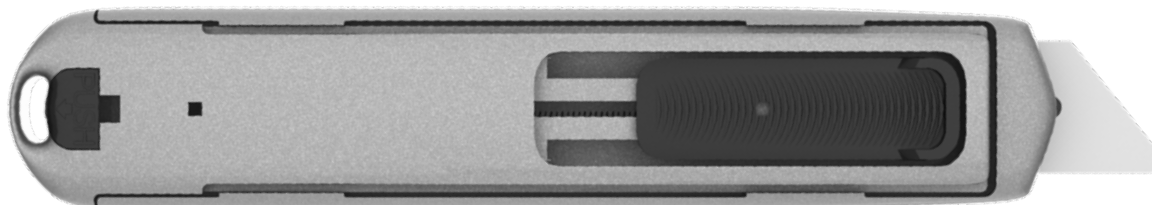

AutoSafe Pro ^{NEW}

Metal detectable heavy duty version of the popular AutoSafe.

- Same reliable automatic blade retraction on completion of cut
- Extra durable metal body for tougher environments
- No possibility of leaving the blade out unattended
- Two blade length options
- Suitable for left handed and right handed users

Suitable for:

- Food processing operations
- Warehouse / Distribution
- Picking / Repack operations
- Shrink wrap
- Boxes
- Tape cutting
- Bubble wrap