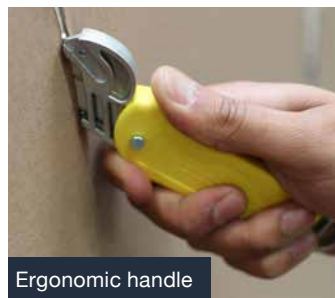

## GR8 Pro

Heavy duty safety knife with tough metal body suitable for the most demanding applications. Makes light work out of cutting cardboard, shrink wrapping and strapping. A metal detectable version for use in food production is also available.

- Pocket and finger safe - enclosed blade prevents accidents.
- Built-in tape cutter.
- Swift blade change prevents extended down-time.
- Sheffield Stainless Steel blades

Ergonomic handle

Cuts card cleanly