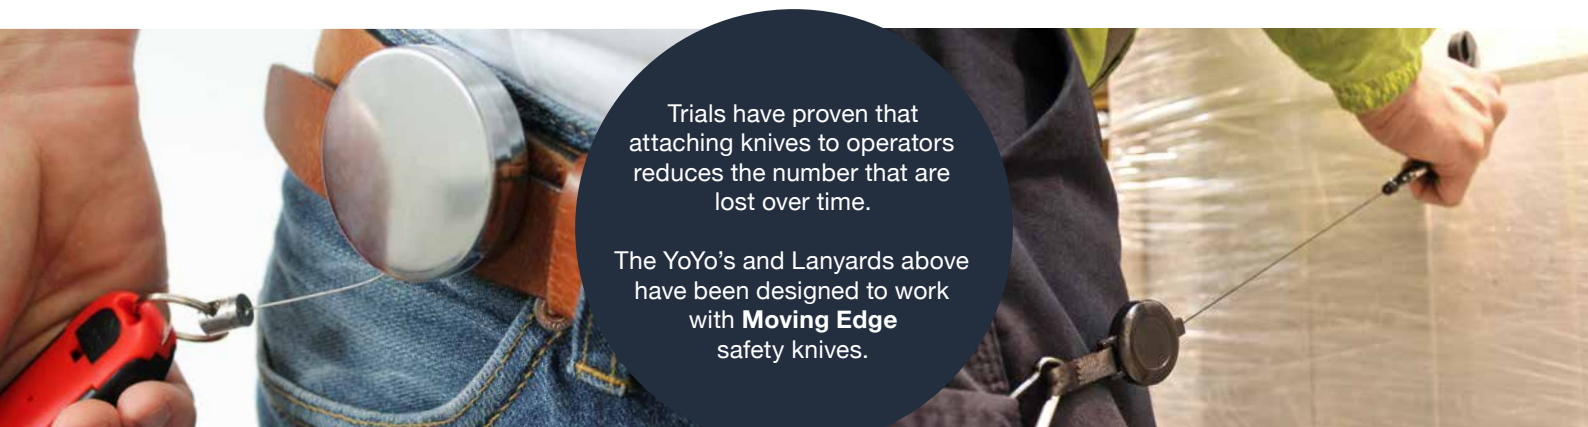

Flexible Coil Lanyard

Attaches any safety knife to a user's belt loop, reducing lost stock and allowing quick access .

Suitable for: **GR8 Primo, GR8 Dispo, Dispo Lite, Dispo Mini, AutoSafe.**

Technical Specs:-

- Max Length: 800mm

Product	Part Number
Metal YoYo	YO YO METAL

Product	Part Number
YoYo	YO YO

Product	Part Number
Lanyards (Belt Clips)	LAN

Trials have proven that attaching knives to operators reduces the number that are lost over time.

The YoYo's and Lanyards above have been designed to work with **Moving Edge** safety knives.

Replacement Blades

NEW

Blade quantities in pack = **0**