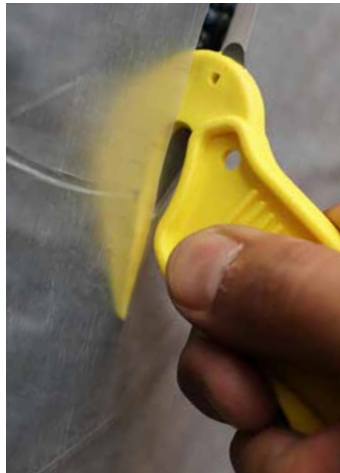

DISPOSABLE SAFETY KNIVES

Dispo Lite

High performance lightweight disposable safety knife with built in tape cutter and ergonomic handle.

Suitable for cutting the following:-

- Shrink wrap
- Pallet strapping
- Box opening (tape cutting)
- Bag opening
- Supplied in packs of 25
- Also available in Red.

Also suitable as a safety belt cutter for the emergency services.

Product	Part Number
Yellow Dispo Light Pack of 25	571224YP