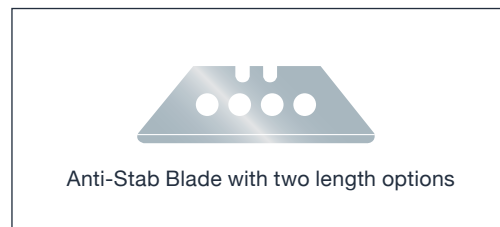

Product	Part Number
AutoSafe Pro	372212M

Let's unwrap your safety issues together. Visit MovingEdge.com or call 0116 240 1511 today.