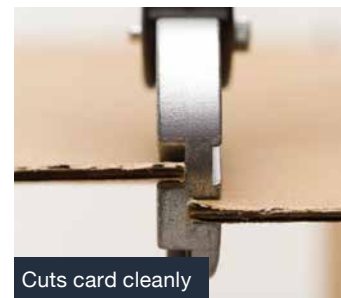

## GR8 Pro

Heavy duty safety knife with tough metal body suitable for the most demanding applications. Makes light work out of cutting cardboard, shrink wrapping and strapping. A metal detectable version for use in food production is also available.

- Pocket and finger safe - enclosed blade prevents accidents.
- Built-in tape cutter.
- Swift blade change prevents extended down-time.
- Sheffield Stainless Steel blades

Ergonomic handle

Cuts card cleanly