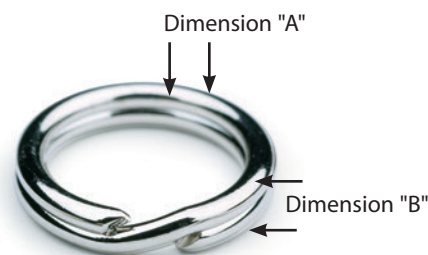

Specialty Rings

KEY RINGS

Approximate Size

Worth offers several specialty rings for demanding applications. Listed below are solid brass key rings available either polished or nickel plated for corrosive applications.

O.D. Tolerances: $+0.015 - 0.005$
 Note: Inside Diameter and "A" Dimension are for reference only.

Specialty Rings - Solid Brass

Size	1	2	3	4
Outside Diameter	.740 in. 18.80 mm	.875 in. 22.23 mm	.970 in. 24.64 mm	1.100 in. 27.94 mm
Approx. Inside Diameter	.596 in. 15.14 mm	.707 in. 17.96 mm	.802 in. 20.37 mm	.932 in. 23.67 mm
Approx. "A" Dimension	.072 in. 1.83 mm	.084 in. 2.13 mm	.084 in. 2.13 mm	.084 in. 2.13 mm
At "B" +/- .005in./ .13mm	.105 in. 2.67 mm	.110 in. 2.79 mm	.110 in. 2.79 mm	.110 in. 2.79 mm
Wire Diameter	.064	.072	.072	.072
Weight Per Thousand (lbs.)	3.88 lb. 1.76 kg.	5.75 lb. 2.61 kg.	6.60 lb. 2.99 kg.	7.80 lb. 3.54 kg.
Nickel-Plated Brass	91201	91202	91203	91204
Cost Per Thousand	\$99.80	\$136.30	\$147.00	\$169.40
Polished Brass	90301	90302	90303	90304
Cost Per Thousand	\$91.90	\$127.40	\$136.80	\$156.80

Specialty Rings

Also available in our specialty rings are a one-inch heavy-duty ring made of .105" wire for extreme high strength requirements.

Approximate Size

Specialty Rings Heavyweight

Size	3
Outside Diameter	.990 in. 25.15 mm
Approx. Inside Diameter	.740 in. 18.80 mm
Approx. "A" Dimension	.125 in. 3.18 mm
At "B" +/- .005in./ .13mm	.170 in. 4.32 mm
Wire Diameter	.105
Weight Per Thousand (lbs.)	13.63 lb. 6.18 kg.
Nickel Plated Steel	90123
Cost Per Thousand	\$169.00
Zinc Plated Steel	90153
Cost Per Thousand	\$169.00