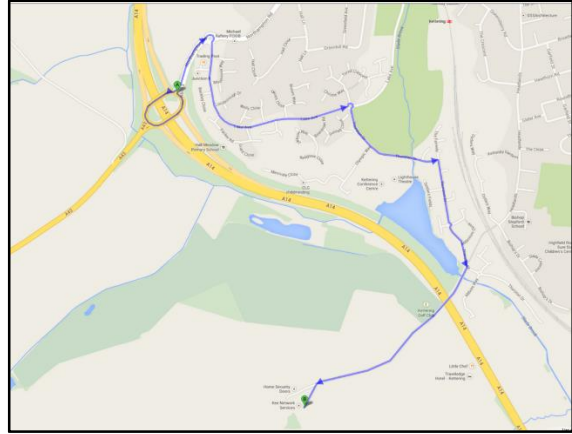

Broughton Grange Business Centre, Headlands, Kettering, NN15 6XA

T : 01536 512202