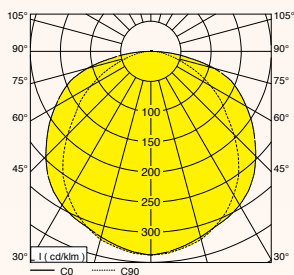

Pureled

This extremely stylish recessed 600 x 600 fixture is now available with the latest in LED technology. Providing a viable alternative to T5 technology the luminaire incorporates high quality LED modules delivering more light, superior energy efficiency and longevity. Colour temperature 4000k as standard with a colour rendering index > RA80.

PURELED'S exceptional high vertical illumination makes it an ideal choice for corridors, breakout spaces and any area requiring a soft uniform distribution.