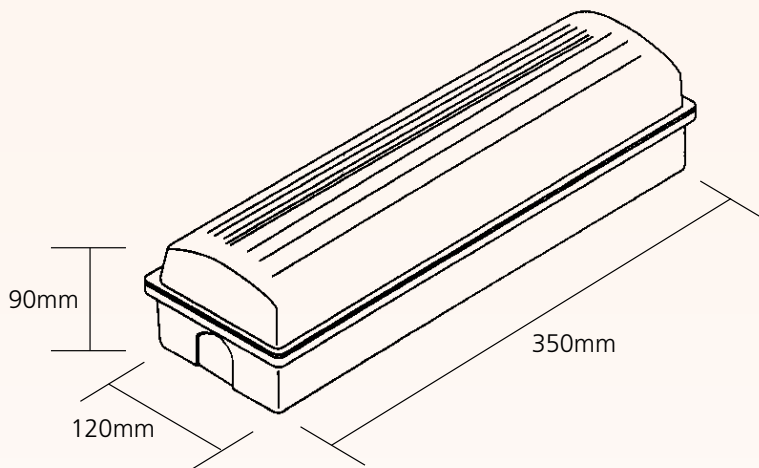

Guidex

The GUIDEX LED IP65 rated bulkhead luminaire utilises a polycarbonate base and fresnel lens housing 16 number high output white LED'S and nickel cadmium batteries. Guide bulkheads are ideally suited for a wide range of emergency lighting applications offering 5 years maintenance free operation.

Range

- **GUIDLED:** 3hr maintained Polycarbonate Bulkhead c/w Fresnel Lens

Options

- Semi recessing bezel
- Self adhesive legend kits

Features

- Long life LED'S 50,000hr
- Low energy <10w
- Suitable for low temperature operation (-20°C ambient)
- Maintenance free (Battery replacement 5 years)
- Hinged geartray

Mounting height HM (m)

Trans. to wall

Trans. to trans

Axial to trans

Axial to axial

Axial to wall

Mounting height HM (m)	Trans. to wall	Trans. to trans	Axial to trans	Axial to axial	Axial to wall	
2.5	1.6	5.9	4.3	3.0	1.0	1 Lux min. at Centre
4.0	1.1	4.7	3.6	2.6	0.4	
2.5	2.6	8.7	7.2	4.7	1.2	0.5 Lux min. (open)
4.0	1.9	8.5	7.0	4.5	0.6	

Principal Lighting Ltd

Unit 21 West Moor Park Network Centre Yorkshire Way Doncaster South Yorkshire DN3 3GW
Phone: 01302 762160 Fax: 01302 368771 E-mail: commercial@plighting.co.uk