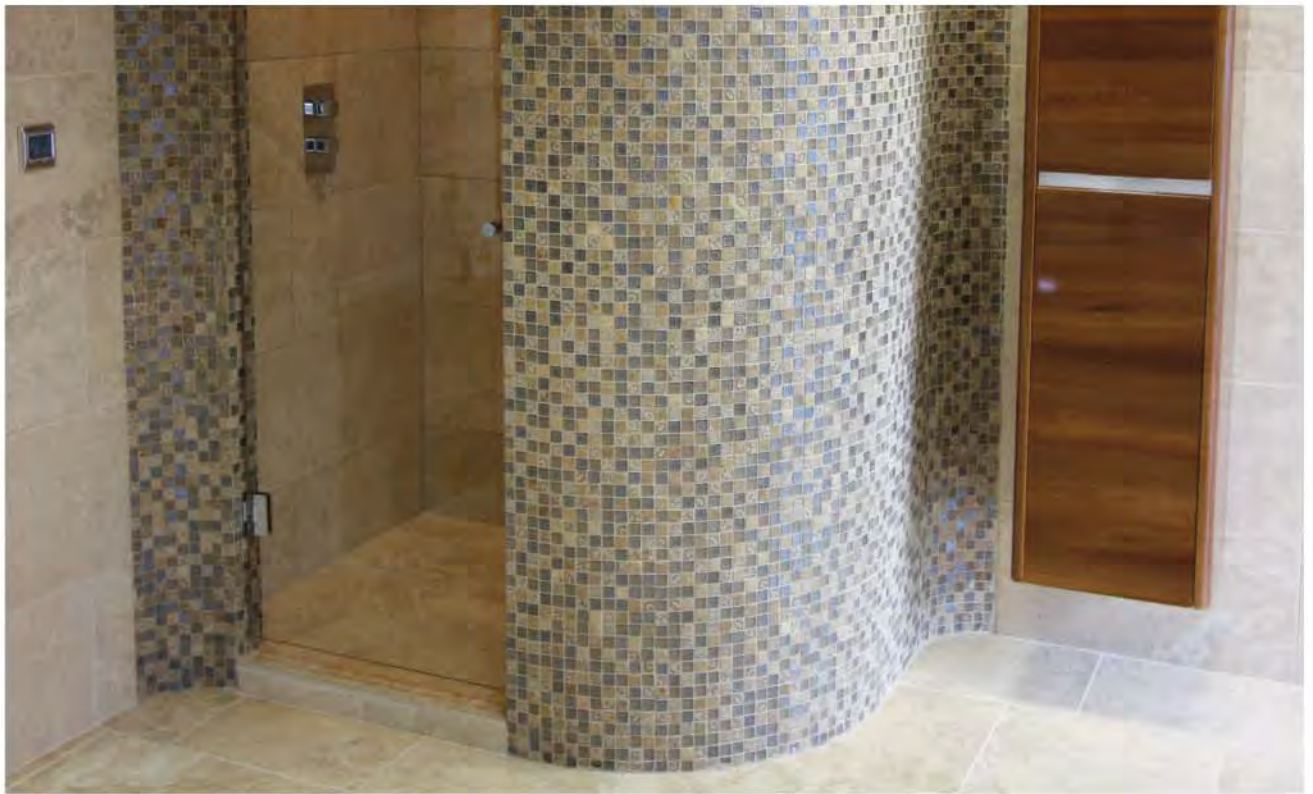

LUX 25x25mm