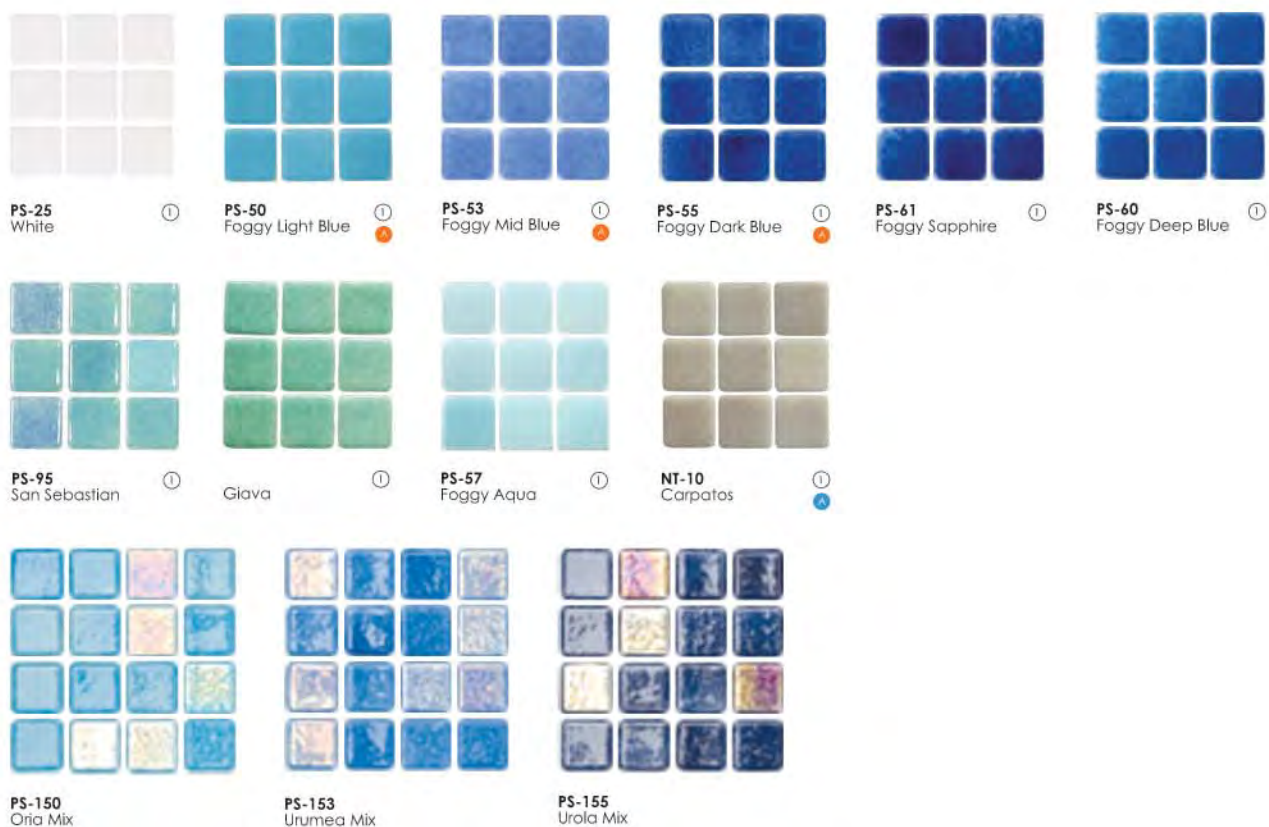

(GL) Glass Mosaic

Product	Format	Tiles/Sheet	Sheet Size	Thickness	Vitrified	Wall		Floor		Anti-Slip Ratings
						Internal	External	Internal	External	
GL	25x25mm	169	33.3x33.3cm	5mm	Yes	●	●	●		DIN51097: C SRV Rating : Safe