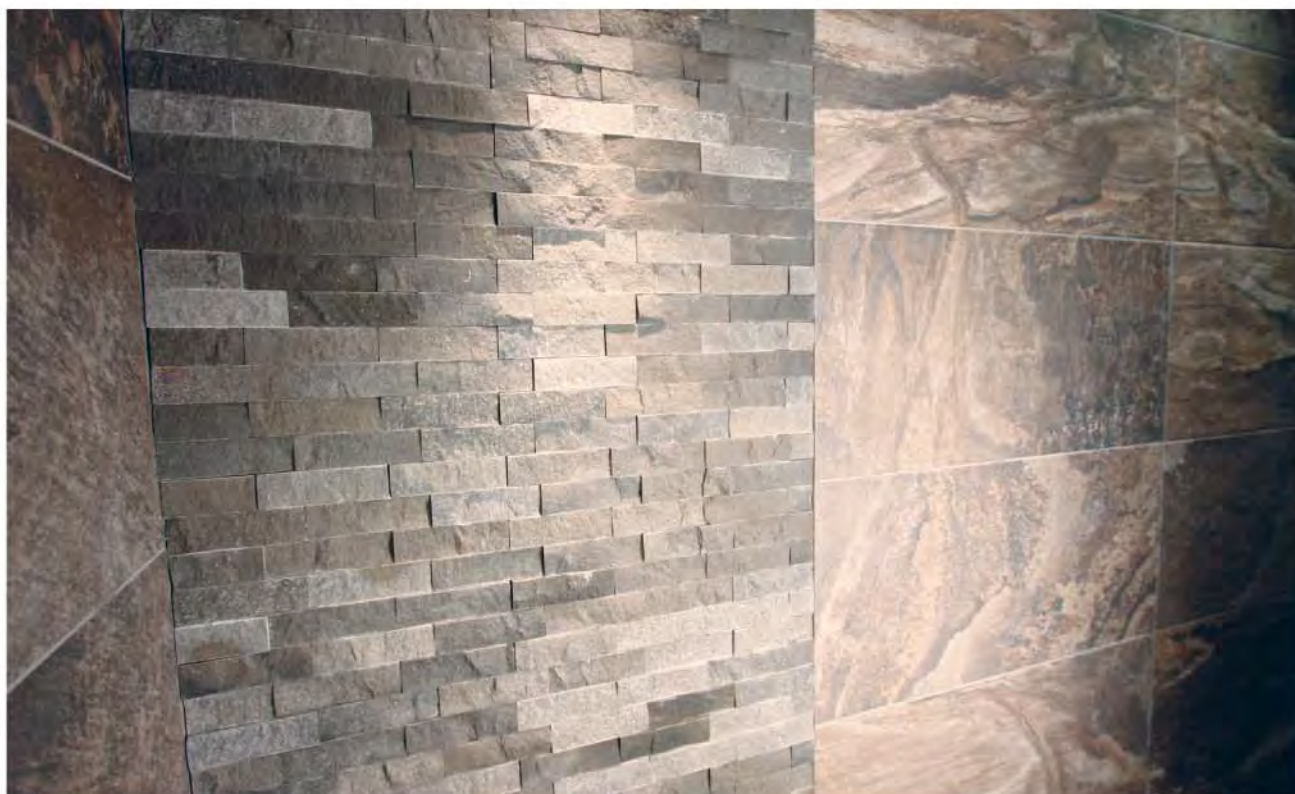

Product	Format	Tiles/Sheet	Sheet Size	Thickness	Vitrified	Wall		Floor	
						Internal	External	Internal	External
GL	25x25mm	144	31.6x31.6cm	5mm	Yes	●	●		

Rockface 30x100mm

RF-120
Limestone

RF-360
Crema Marfil