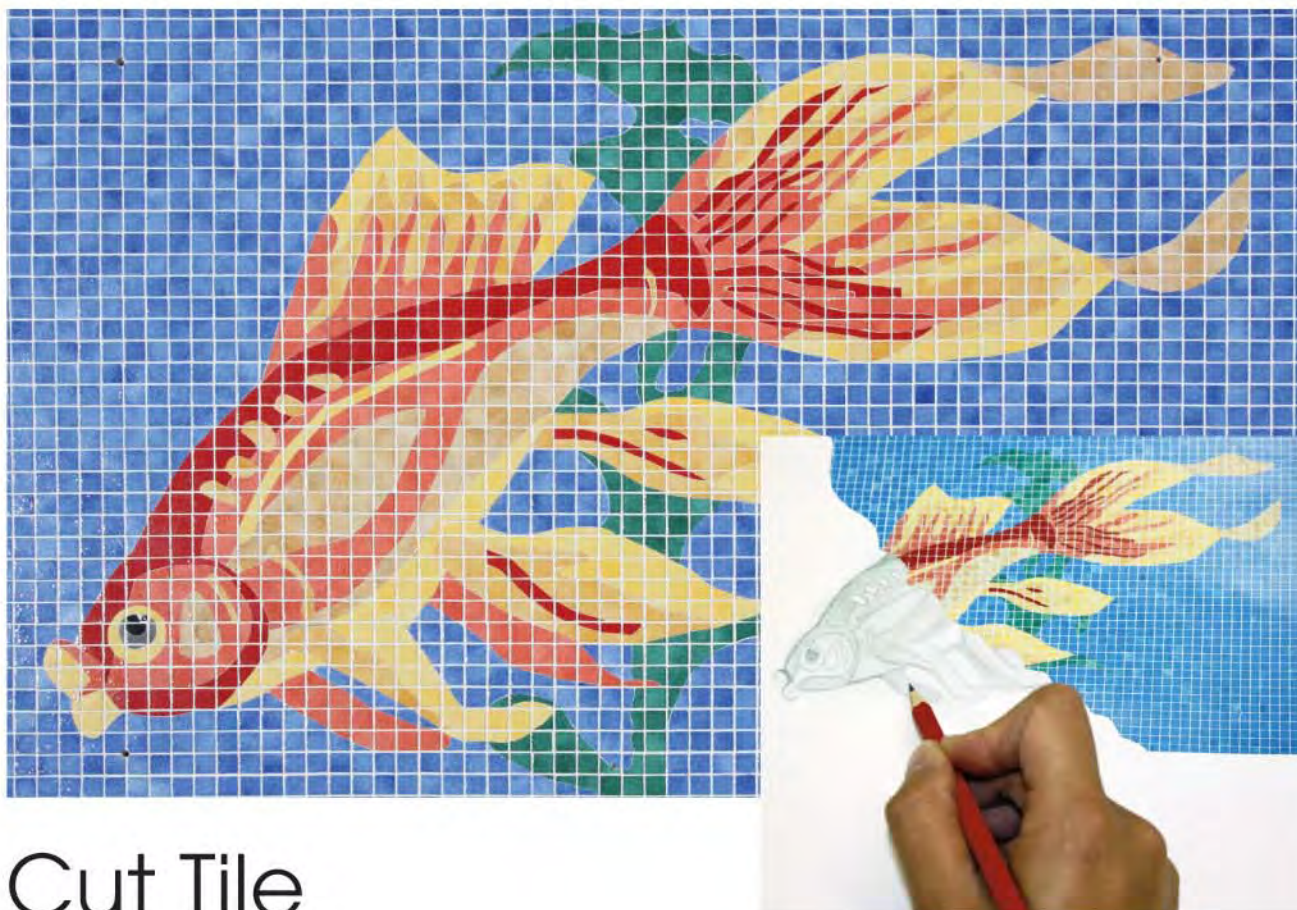

The example shown are some standard designs reproduced using colours from the Harmonie collection

DF-614 Azure Fade

DF-607 Royal Fade

True Mosaic

The origins of a true mosaic are derived from Greek and Roman artisans who created painstakingly detailed designs of significant scenes, by using broken pieces of glass, ceramics and stone. Their longevity is confirmed through the many mosaics still standing after thousands of years of wear.

Our True Mosaic method borrows techniques from this original formula, by using tiny colourful pieces of ceramic and porcelain tile to form a spectacular art piece. Our design service meticulously places each tile to suit the form of your image, creating a beautiful and original piece of art.