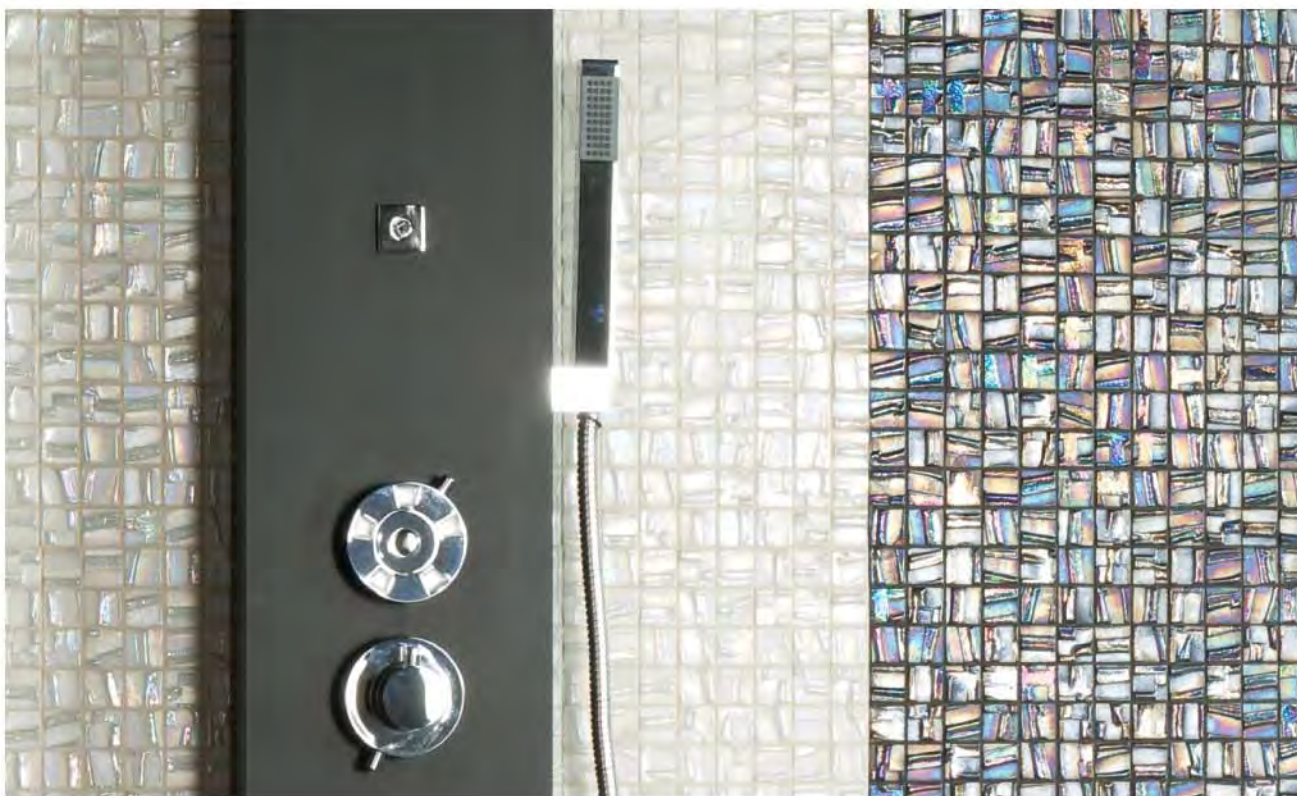

Moon 25x25mm

(GL) Glass Mosaic

Product	Format	Tiles/Sheet	Sheet Size	Thickness	Vitrified	Wall		Floor	
						Internal	External	Internal	External
GL	25x25mm	144	31.7x31.7cm	5mm	Yes	●	●