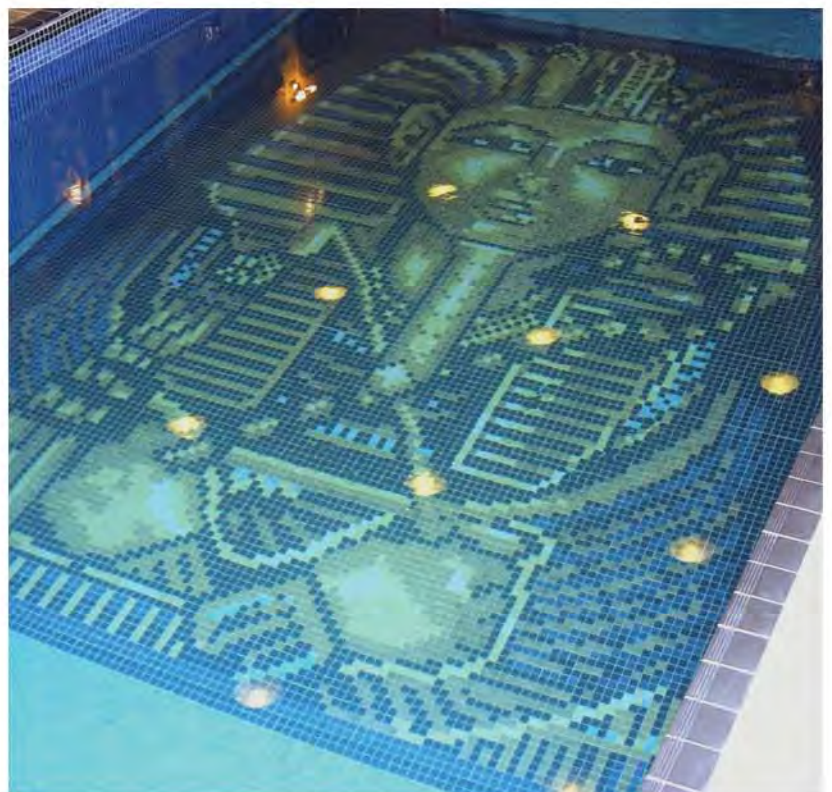

Full Tile

A cost-effective way to personalise any pool is to create a simple but stunning motif using the “full tile” mosaic method. Simply supply a picture of your required design and it can be reproduced using mosaic in various colours.

Motifs can be produced using most of our popular mosaic ranges, the smaller the mosaic the more detail can be achieved within the available area, eg. the image above was created using 12x12mm glass mosaic whilst the image below was made using 25x25mm Harmonie mosaic.

Examples of full tile designs are available upon request

- Dolphins
- Mermaids
- Compass
- Anchors
- Birds
- Crests
- Company logos