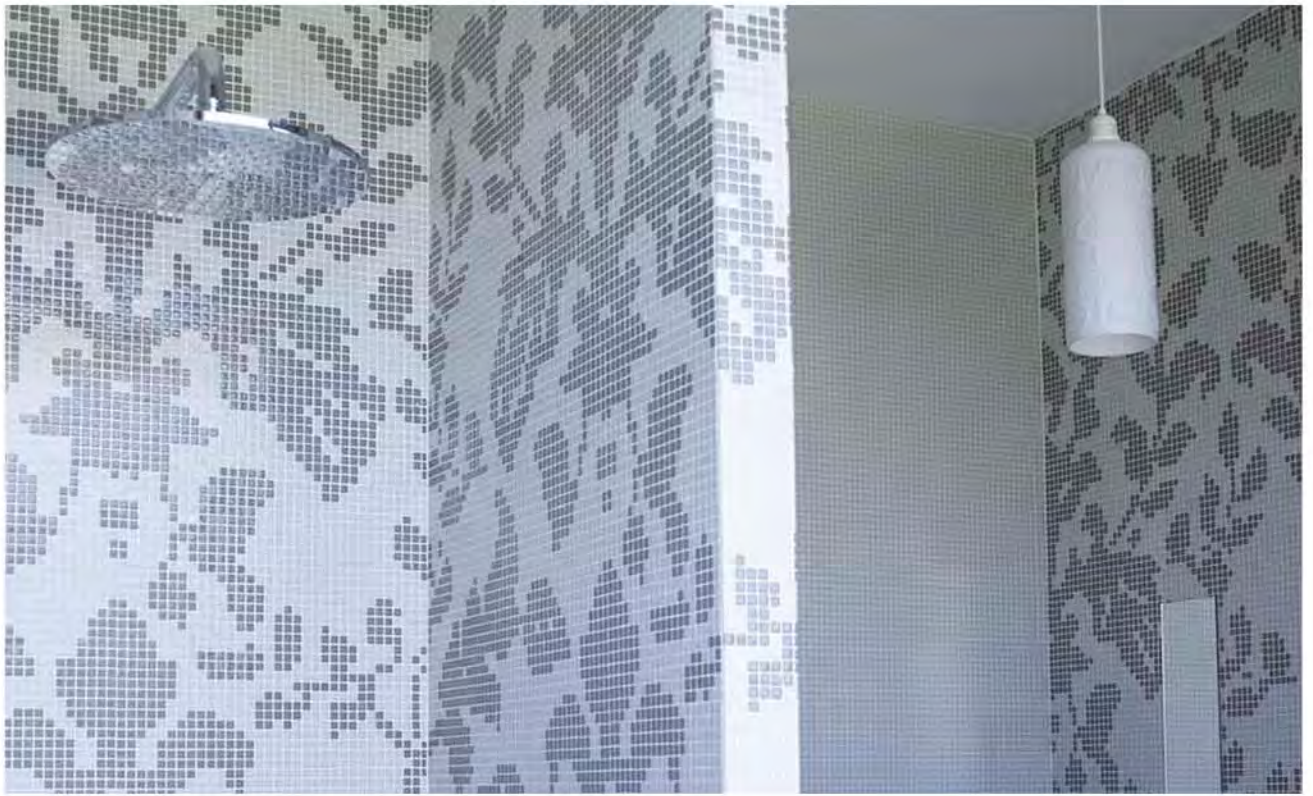

Mazurka 25x25mm

(CP) Crystal Porcelain

Product	Format	Tiles/Sheet	Sheet Size	Thickness	Vitrified	Wall		Floor		Anti-Slip Ratings	
						Internal	External	Internal	External	DIN51097: C	SRV Rating : Safe
CP	25x25mm	169	34.8x34.8cm	4mm	Yes	●	●	●	●	DIN51097: C	SRV Rating : Safe