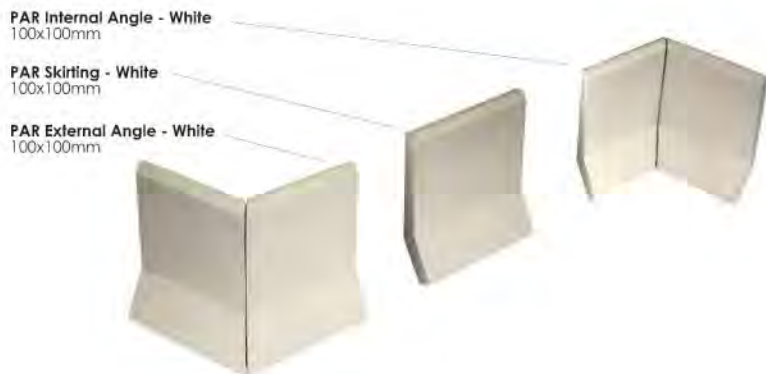

Unglazed various sizes

Rice Grain Anti-Slip

Available in all colours

Special Pieces

(UP) Unglazed Porcelain

Product	Format	Tiles/Sheet	Sheet Size	Thickness	Vitrified	Wall		Floor		Floor Wear Rating	Anti-Slip Ratings
						Internal	External	Internal	External		
UP	20x20mm	196	30.8x30.8cm	3.8mm	Yes	●	●	●	●	④	DIN51130: R10 DIN51097: C SRV : Safe
UP	50x50mm	36	31.8x31.8cm	5mm	Yes	●	●	●	●	④	DIN51130: R10 DIN51097: C SRV : Safe
UP	100x100mm	n/a	n/a	9mm	Yes	●	●	●	●	⑥	DIN51130: R10 DIN51097: B SRV : Moderate
UP	50x50mm	36	31.8x31.8cm	5mm	Yes	●	●	●	●	④	DIN51130: R10 DIN51097: C SRV : Safe
UP	100x100mm	n/a	n/a	9mm	Yes	●	●	●	●	⑥	DIN51130: R10 DIN51097: C SRV : Safe