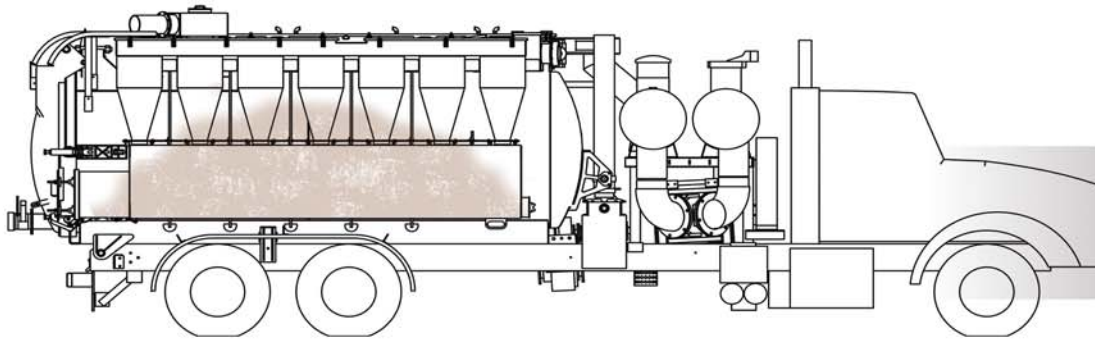

# HIGH DUMP

Air Mover / Industrial Vacuum Loader

## VACUUM SYSTEM:

Positive Displacement Pump; 5,250 CFM, 28" Hg; 500 HP Transfer Case with air-shift engagement. Specially designed ultra-quiet air injection and discharge silencers. The HV-57 comes standard with a tailgate porthose (boom options are available).

## DEBRIS BODY:

The HV-57 offers a 17 cubic yard debris body made from 1/4" EXTEN steel. Full opening tailgate with field-adjustable hinge and dual cylinders. Four fail-safe, individually adjustable locks that assure a complete seal. Heavy-duty, double acting lift cylinder provides a stable 45° dump angle.