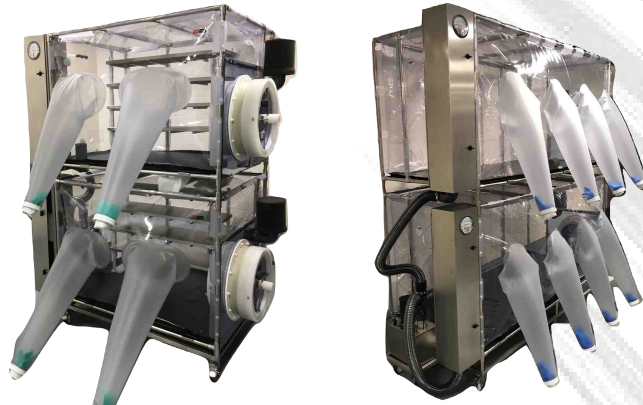

Style Options

Single Tier

height adjustable - hydraulic
Stainless steel box section hydraulic and
castor base
canopy frame stainless steel tube fittings

Canopy-
round detachable sleeves
white floor

Single Tier

Double Tier

height adjustable - hydraulic
Stainless steel box section
hydraulic and castor base
canopy frame aluminium box
sections
white powder coating

Canopy - oval det. sleeves

Double Tier

static
stainless steel
tube frame
different sizes

Canopy
Oval welded sleeves
horizontal or vertical

Type 4

static
Stainless steel tube
fittings

Canopy
detachable or welded
sleeves