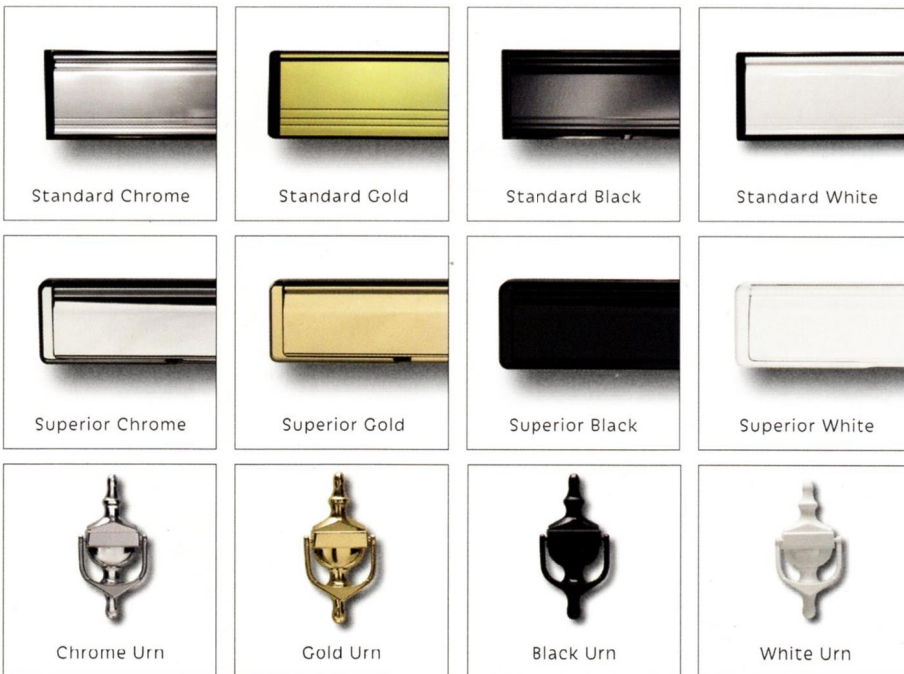

Etched & Glass Bevel

Beautiful designs incorporating clear glass bevels using the latest technology to reproduce what would have originally been manufactured using a sandblasting process.

Backing Glass Required? NO

Traditional Glass Bevel

Incorporating hand crafted glass bevels which are applied to the glass and finished with lead work, external joints are soldered.

Backing Glass Required? YES

Liquid Resin Lead

This innovative technique uses computer aided design coupled with resin 'lead' technology to create detailed art work.

Backing Glass Required? YES

HARDWARE OPTIONS

BACKING GLASS

NB. All hardware images depicted within the Virtuoso Platinum collection are the superior upgrade option.