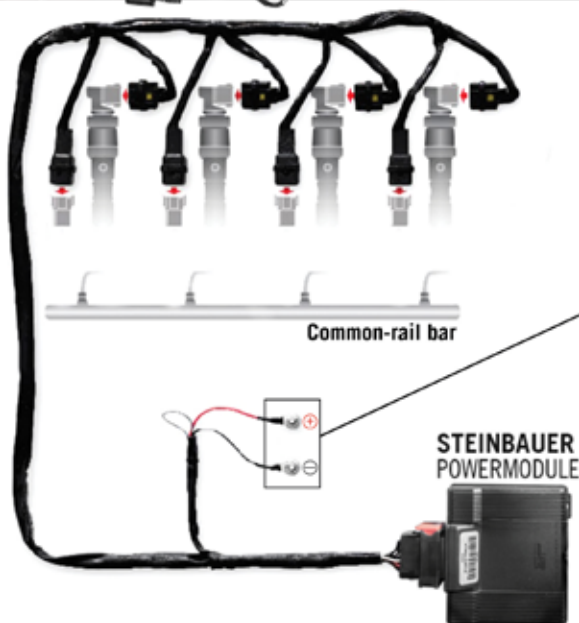

STEINBAUER

INCREASE engine power

SEE VIDEO
YouTube
CHANNEL

by up to

20%

**MORE POWER
MORE TORQUE
MORE PERFORMANCE**
WITH STEINBAUER POWER MODULE

ONLY CONNECT TO

BATTERY PLUS

ALTERNATOR

BATTERY PLUS

POWER GAINS EXAMPLE TABLE

	STOCK POWER (hp)	STEINBAUER POWER (hp)	STOCK TORQUE (lb-ft)	STEINBAUER TORQUE (lb-ft)
Ranger 3.2 TDCI	198	238	470	564
Ranger 2.2 TDCI 2016 on	129	155	330	396
D-Max 2.5 CR	134	161	280	336
D-Max 2.5 CR Twin Turbo	161	193	400	480
Navara NP300 RX	161	193	403	484
Navara NP300 ST	190	228	450	540
Hilux Mk8 2.4 D-4D	150	180	400	480
Amarok 2.0 TDI	138	166	320	408
Amarok 2.0 BITDf	177	212	400	480

AUTOMOTIVE INDUSTRY STANDARD

With original, vehicle-specific connectors

DIRECTLY CONNECTED TO THE INJECTORS

Works with ECU - not against it. Manufacturer's safety settings remain in place

PATENTED FOR PIEZO-INJECTORS*

Unique and proven power enhancement method

NO FOOT-PRINT LEFT ON ECU

Original software and hardware remain unaffected

sales@autostylinguk.co.uk | 01384 223 988 | www.autostylinguk.co.uk