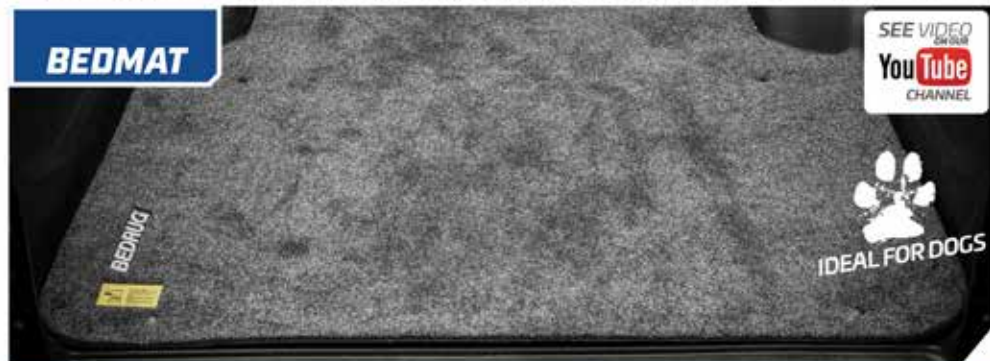

Under rail bedliners are ideal for pick-ups that have, or are going to have truck bed accessories such as tonneau covers and hardtops. The load liner doesn't lip over the rail of your vehicle therefore allowing easy fitment of such accessories.

BEDRUG
PREMIUM BEOLINER

THE ULTIMATE
IN LOADLINER LUXURY

BEDRUG

BEDMAT

BEDRUG

The ultimate in load liner luxury. The BedRug limits any sliding of cargo or pets. The perfect accessory for customers having to frequently climb in and out of the truck bed.