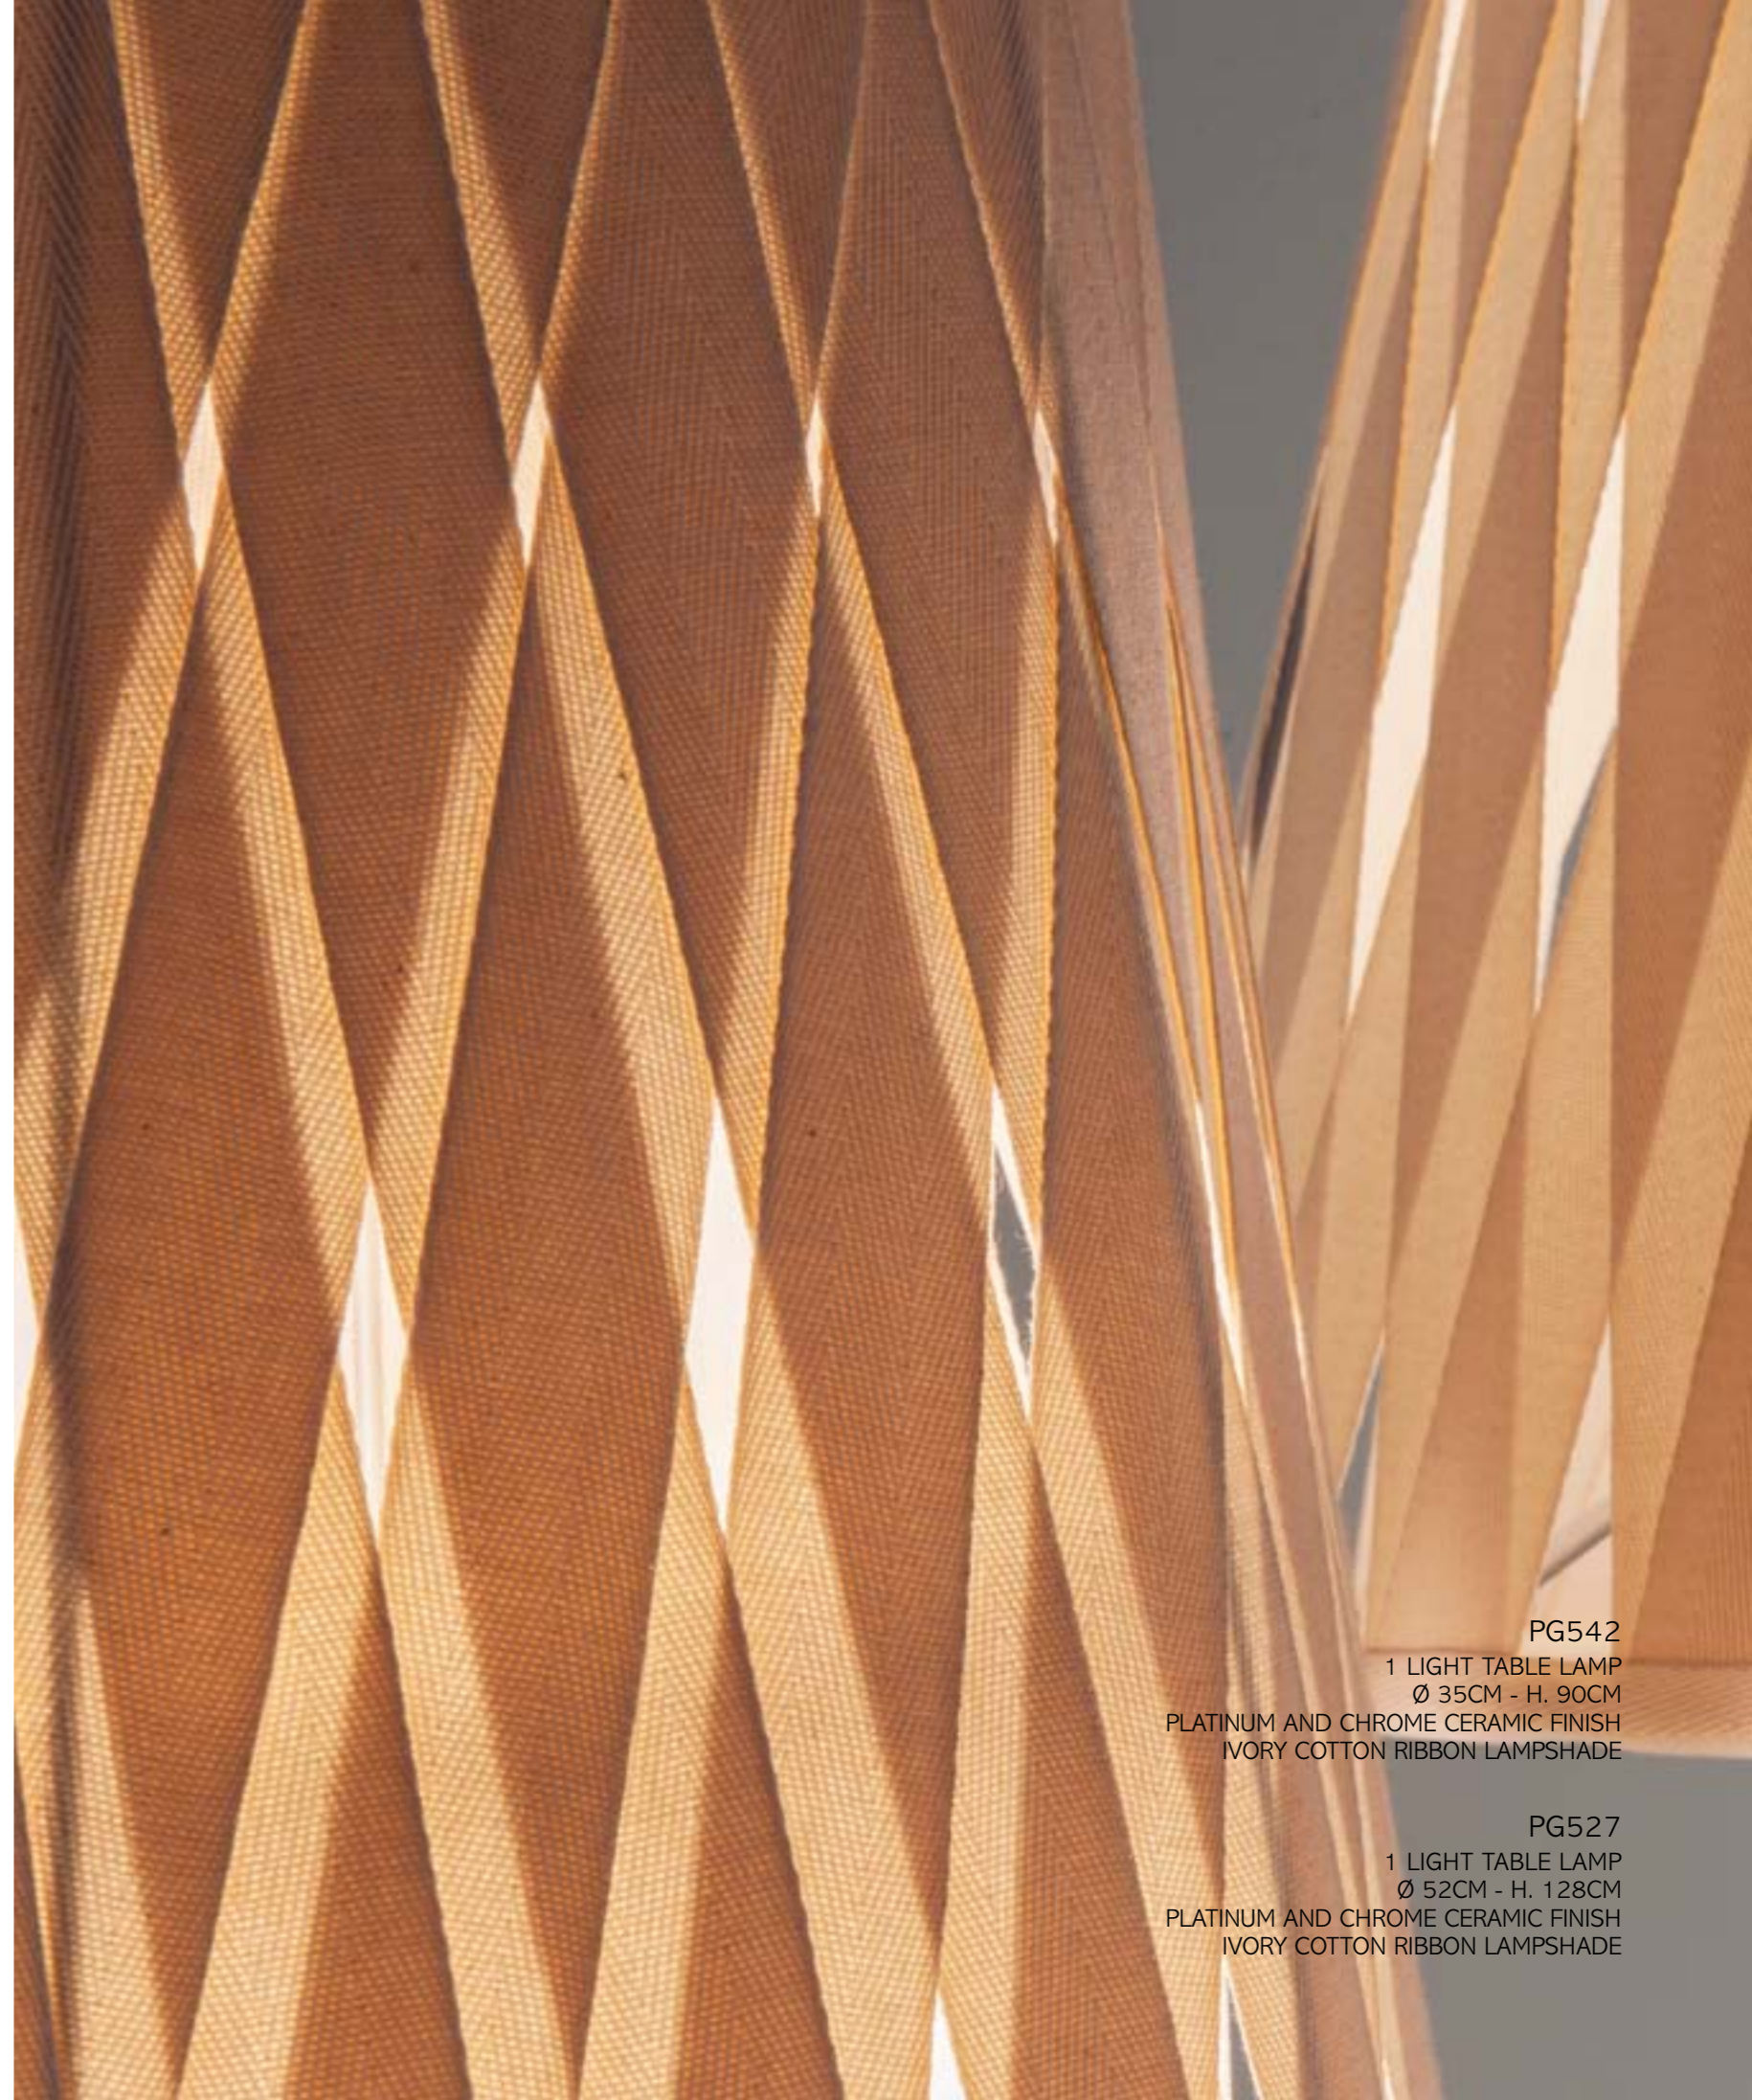

PG542
1 LIGHT TABLE LAMP
Ø 35CM - H. 90CM
PLATINUM AND CHROME CERAMIC FINISH
IVORY COTTON RIBBON LAMP SHADE

PG527
1 LIGHT TABLE LAMP
Ø 52CM - H. 128CM
PLATINUM AND CHROME CERAMIC FINISH
IVORY COTTON RIBBON LAMP SHADE