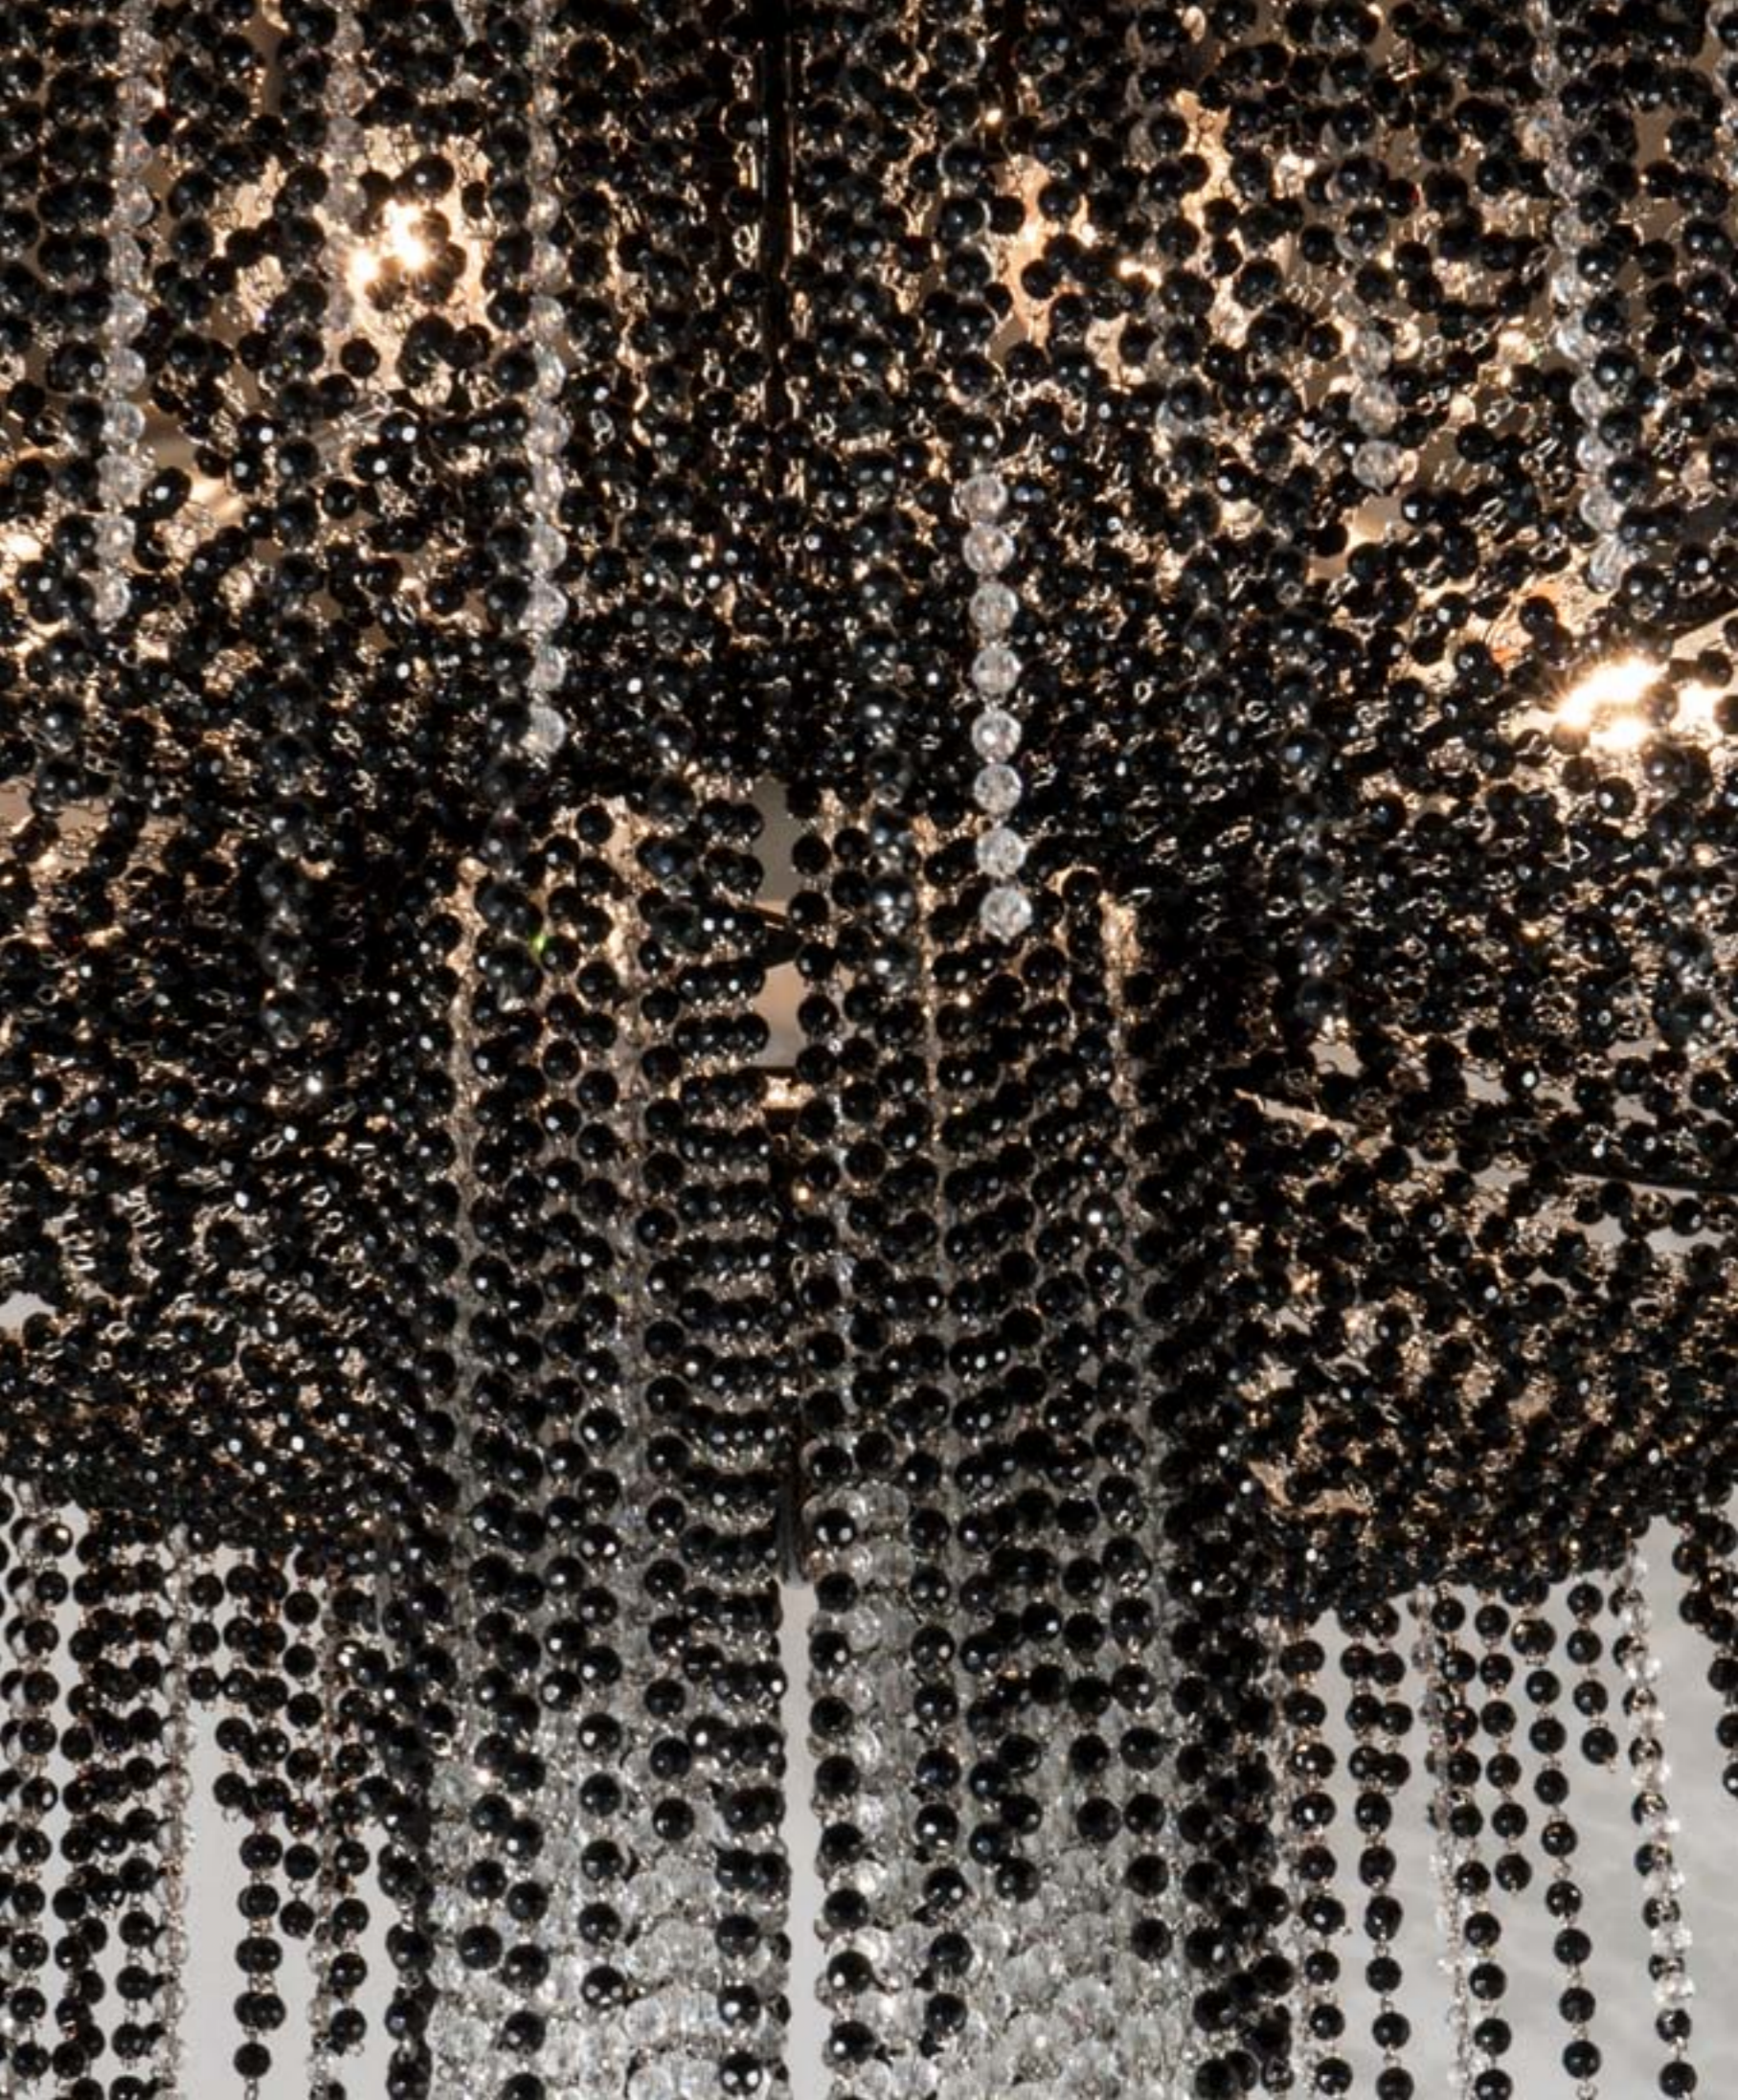

PG157
24 LIGHTS CHANDELIER
OVAL 106X82CM - H. 130CM MIN
CHAMPAGNE FINISH
SMOKY AND CLEAR CRYSTALS

PG161
12 LIGHTS CHANDELIER
OVAL 93X72CM - H. 121CM MIN
POLISHED BLACK FINISH
BLACK AND CLEAR CRYSTALS

PG169
8 LIGHTS CEILING LAMP
OVAL 76X55CM - H. 87CM
CHAMPAGNE FINISH
SMOKY AND CLEAR CRYSTALS