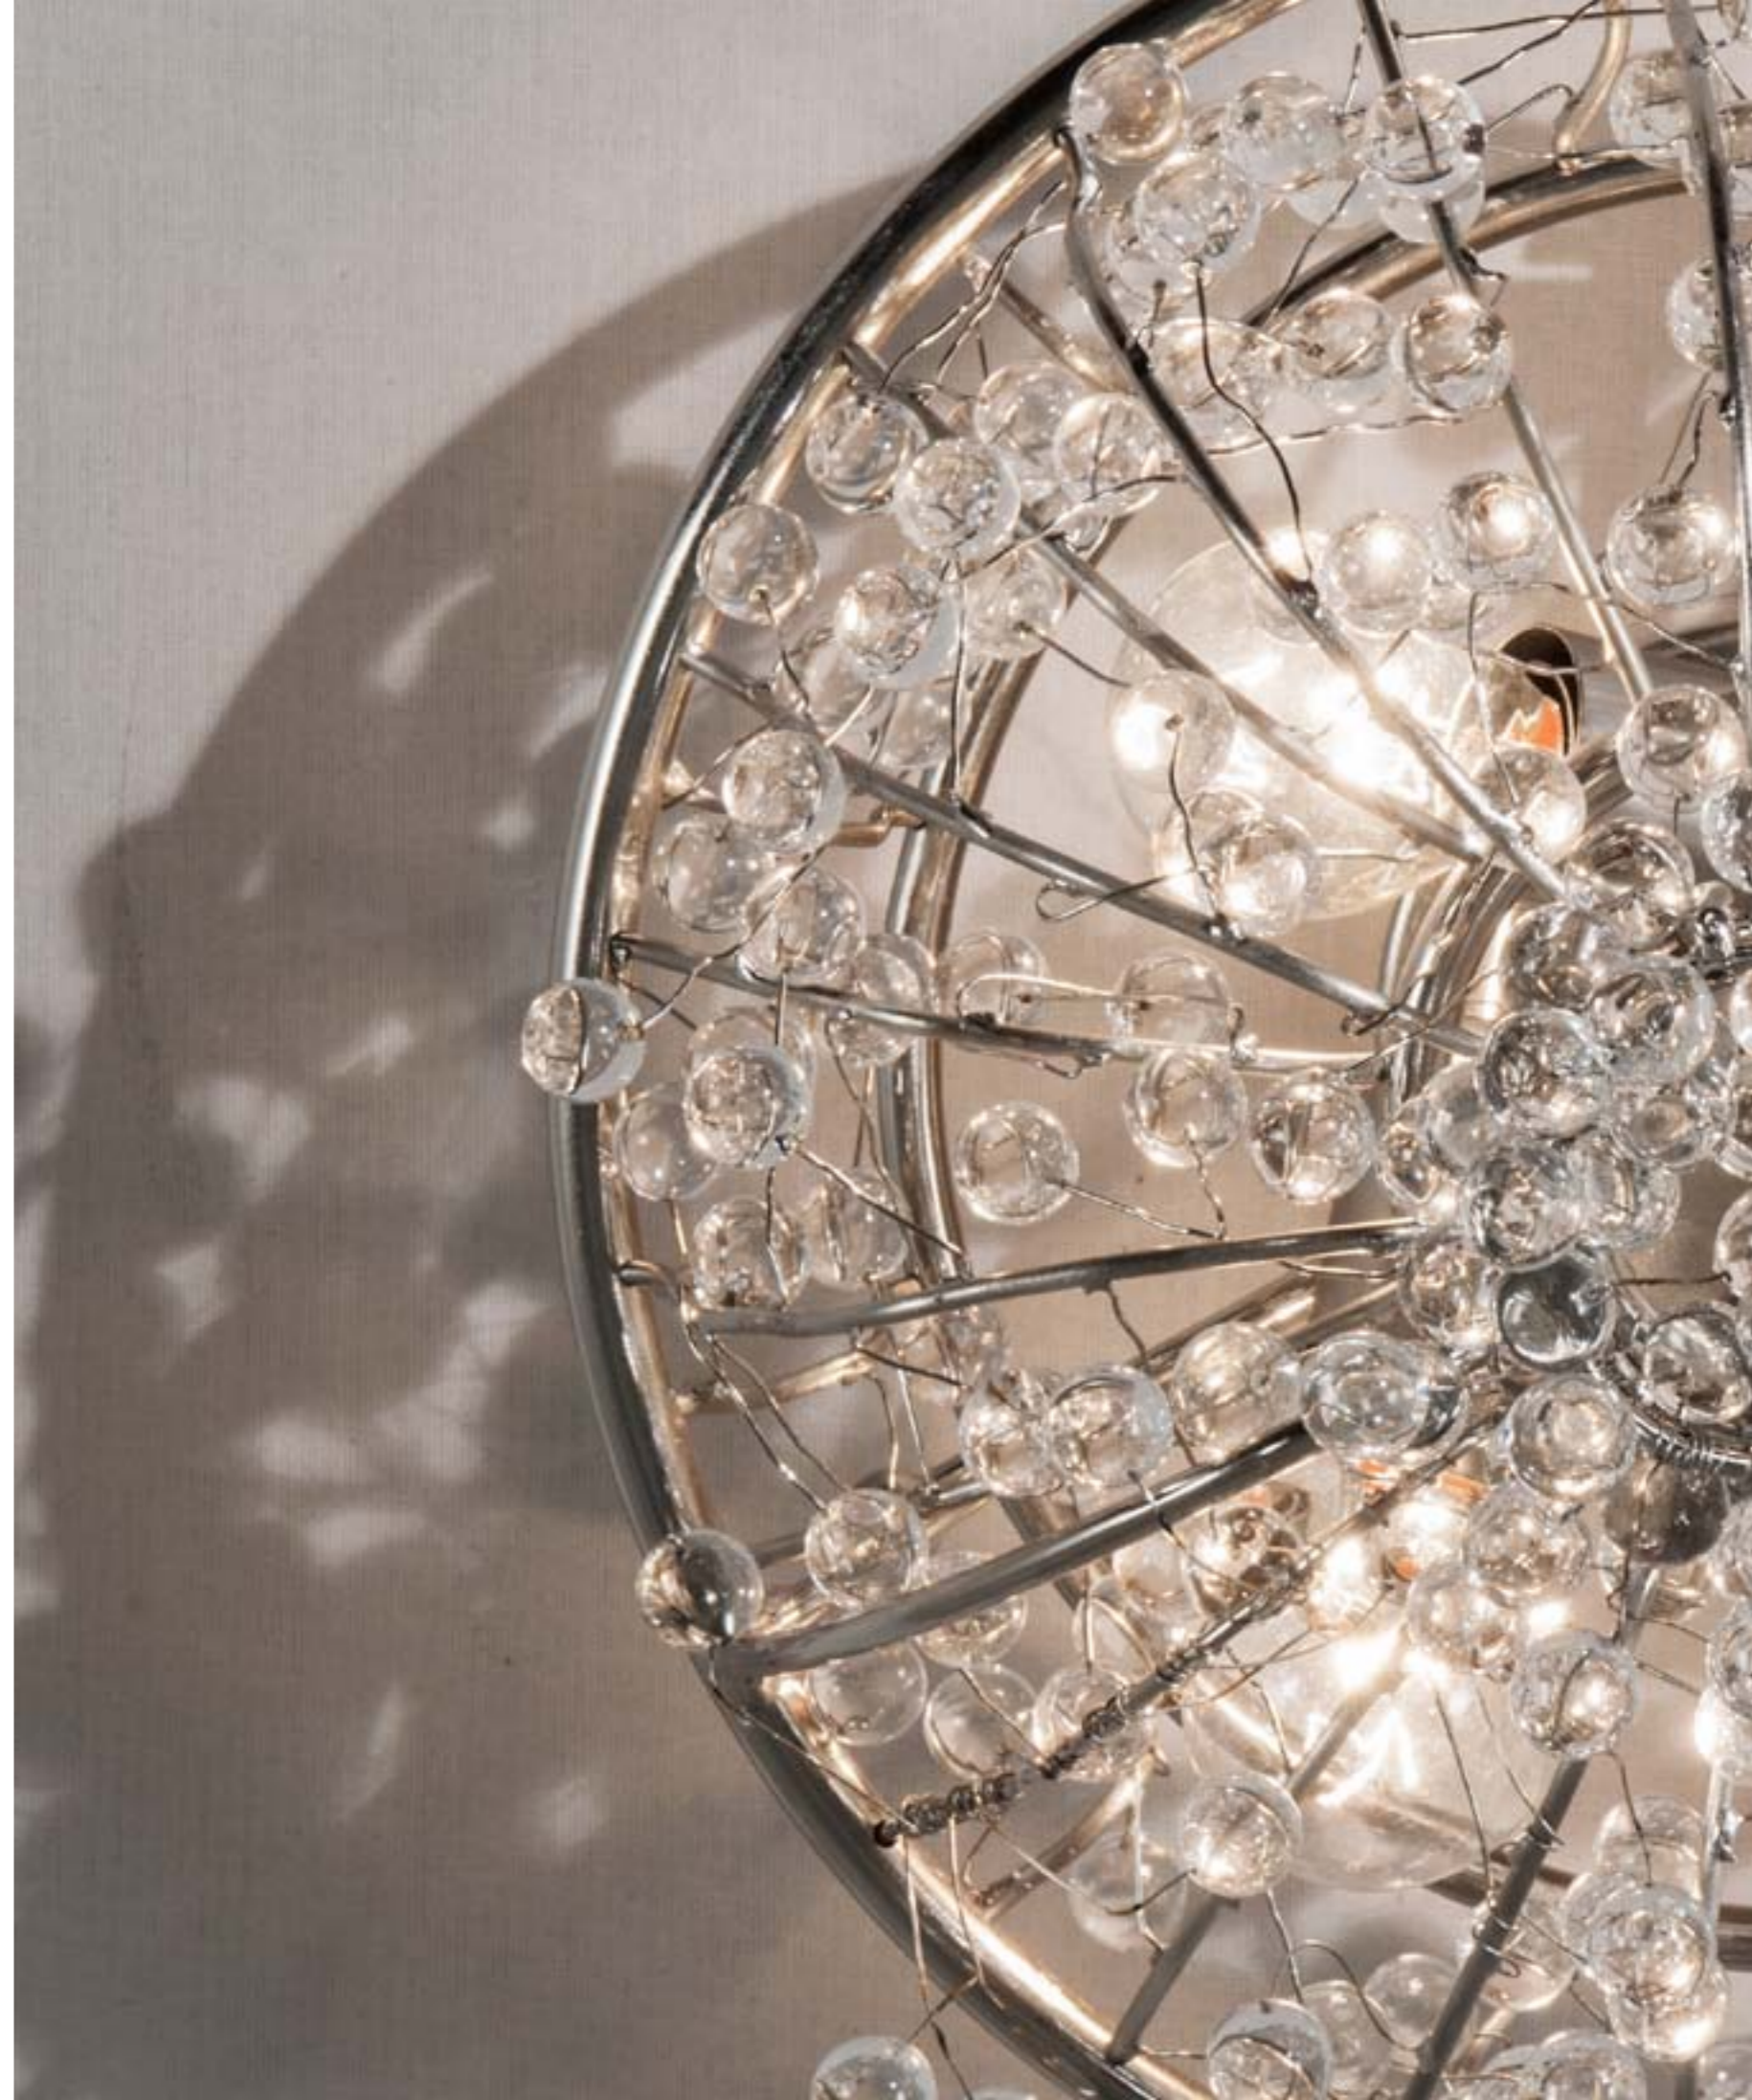

PG421
12 LIGHTS CEILING LAMP
Ø 80CM - H. 28CM
GOLD PLATED FINISH
CLEAR CRYSTAL GRAPES

PG404
6 LIGHTS CEILING LAMP
Ø 50CM - H. 23CM
POLISHED NICKEL FINISH
CLEAR CRYSTAL GRAPES

PG405
3 LIGHTS CEILING LAMP
Ø 30CM - H. 17CM
POLISHED NICKEL FINISH
CLEAR CRYSTAL GRAPES