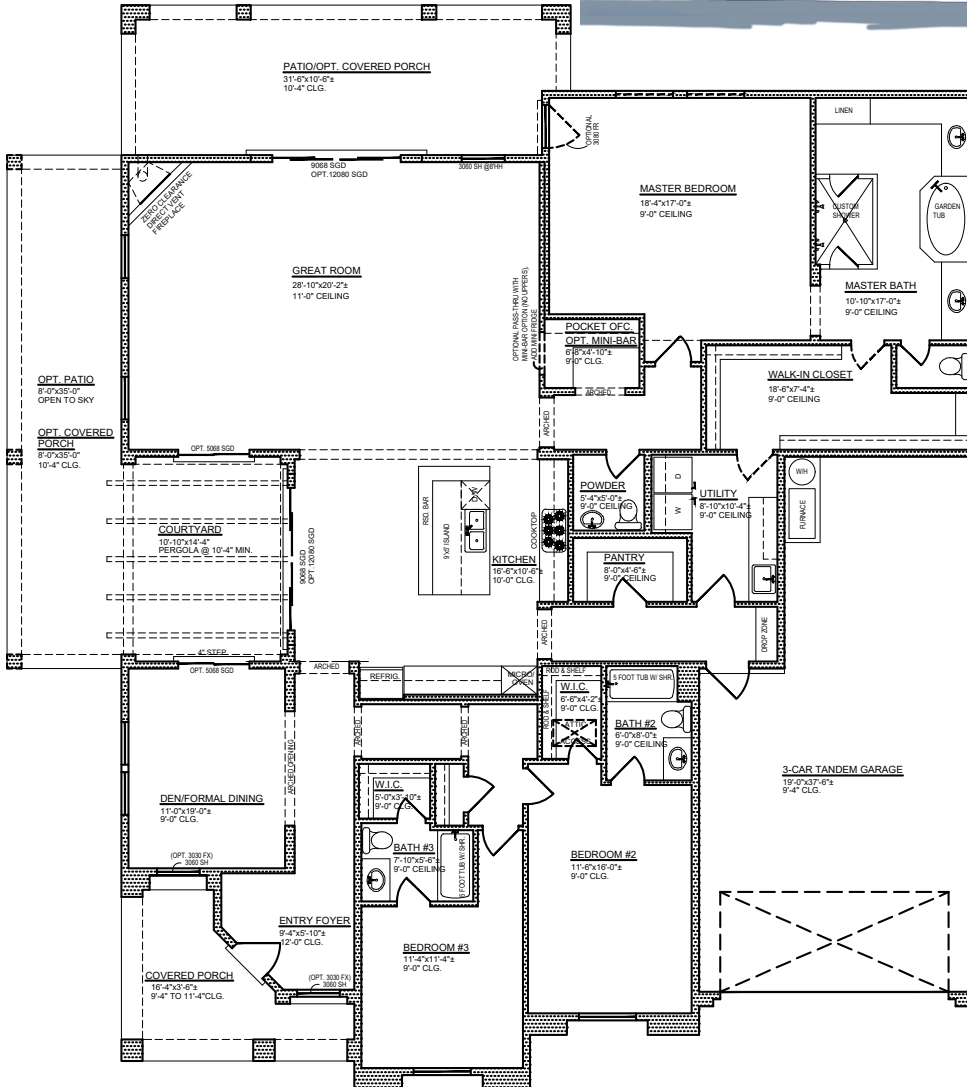

RayLee

LUXURY HOMES

Crystal Caddis

Square Feet 2917

PRELIMINARY

OPTIONAL 4TH BEDROOM

All square footage is approximate. Renderings are conceptions and may vary slightly from actual home. Windows may vary with exterior design. Homes may be built reverse of plans shown, depending on site conditions. Minor architectural changes may be made from time to time at the option of the builder. Model homes may feature upgrade options at additional expense. Pricing, included features and available floor plans subject to change without notice or obligation. Please consult your Sales Professional for details.