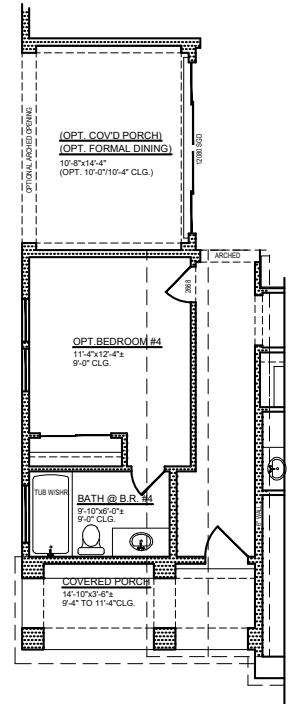

RayLee

LUXURY HOMES

Crystal Caddis

Square Feet 2917

PRELIMINARY

OPTIONAL 4TH BEDROOM

All square footage is approximate. Renderings are conceptions and may vary slightly from actual home. Windows may vary with exterior design. Homes may be built reverse of plans shown, depending on site conditions. Minor architectural changes may be made from time to time at the option of the builder. Model homes may feature upgrade options at additional expense. Pricing, included features and available floor plans subject to change without notice or obligation. Please consult your Sales Professional for details.