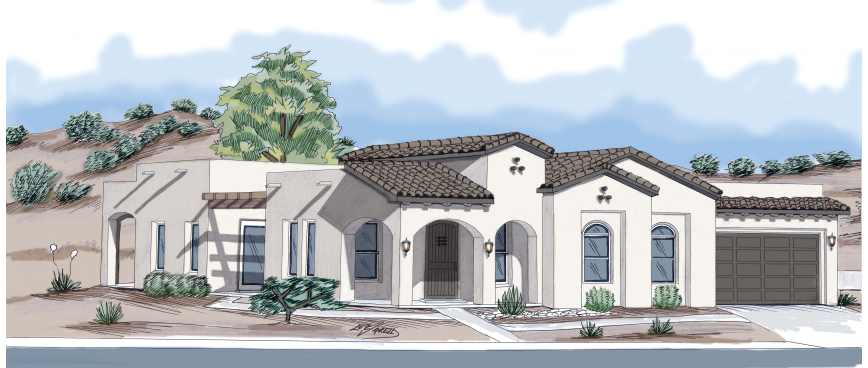

RayLee

LUXURY HOMES

Crystal Caddis

Square Feet 2917

PRELIMINARY

OPTIONAL 4TH BEDROOM

All square footage is approximate. Renderings are conceptions and may vary slightly from actual home. Windows may vary with exterior design. Homes may be built reverse of plans shown, depending on site conditions. Minor architectural changes may be made from time to time at the option of the builder. Model homes may feature upgrade options at additional expense. Pricing, included features and available floor plans subject to change without notice or obligation. Please consult your Sales Professional for details.