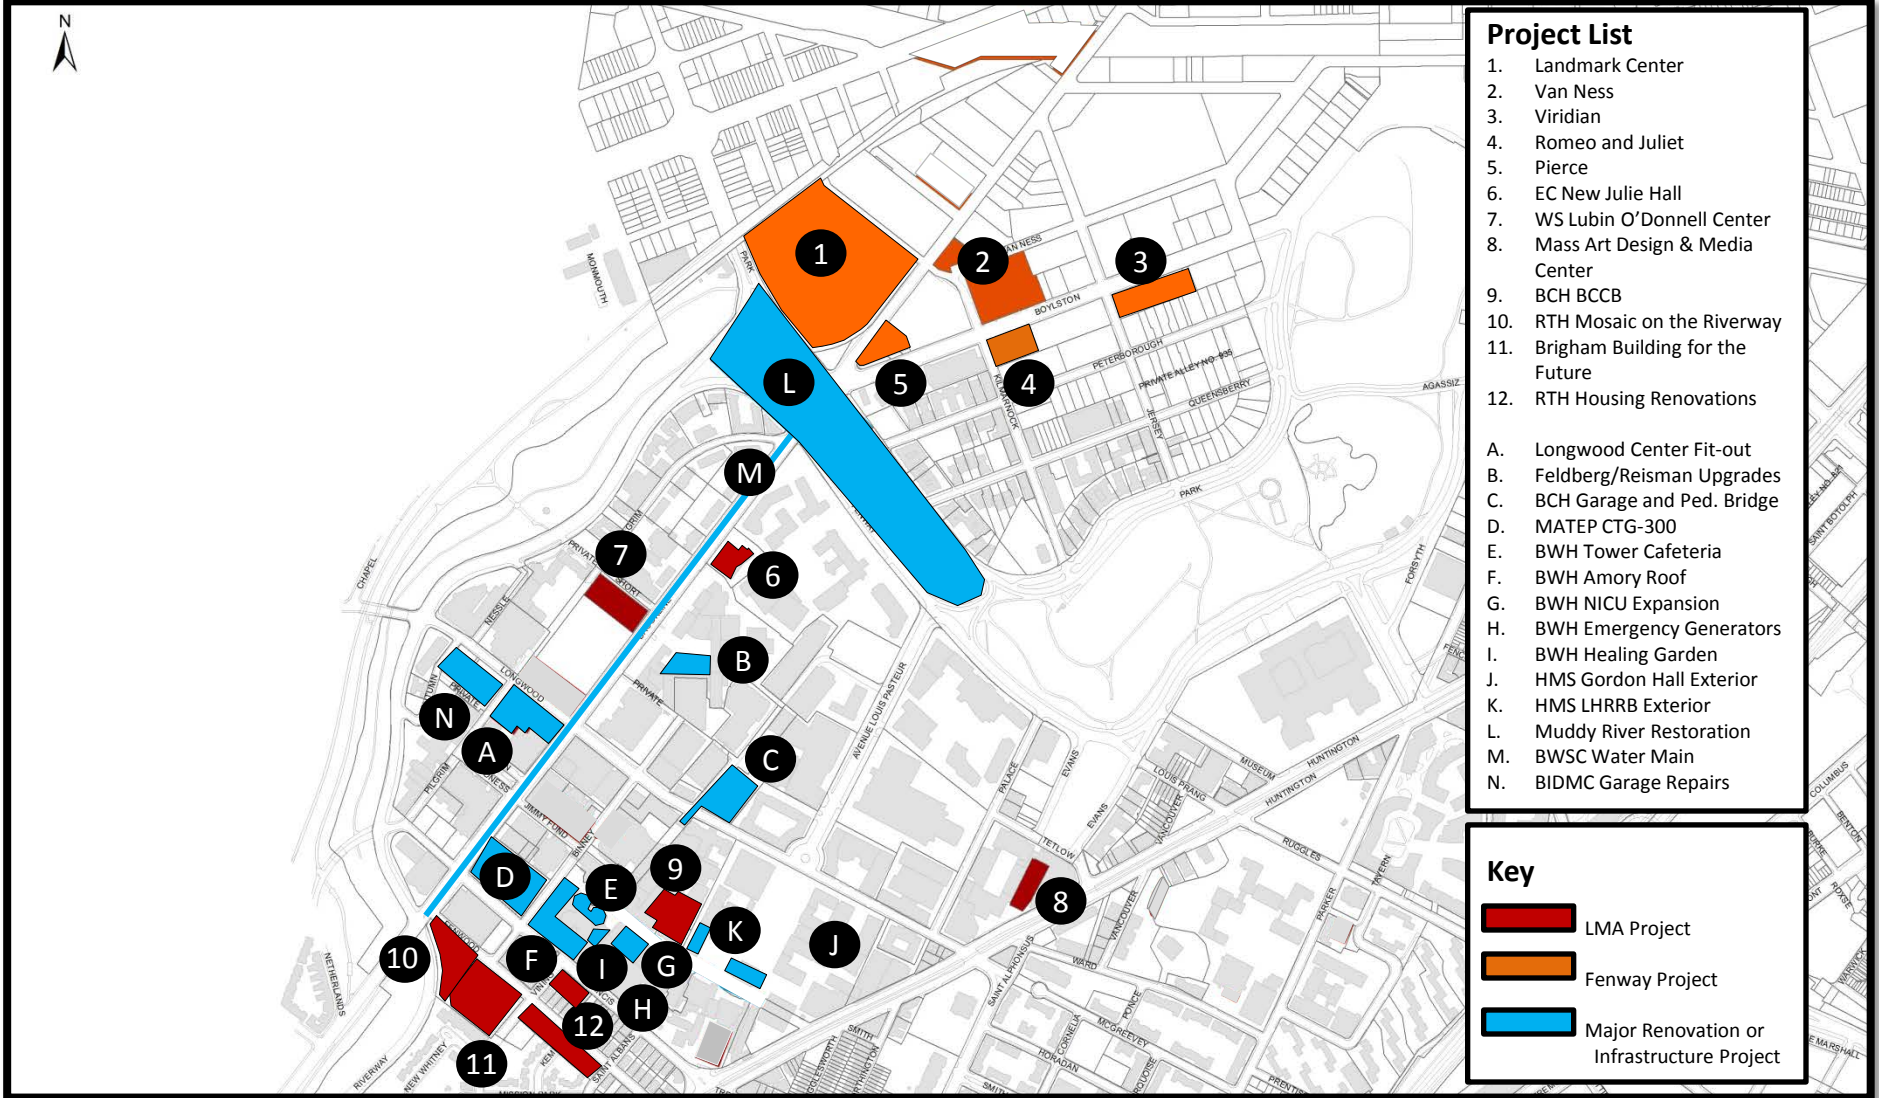

LONGWOOD MEDICAL AND ACADEMIC AREA AND FENWAY – 2016 OUTLOOK

- ### Project List
1. Landmark Center
 2. Van Ness
 3. Viridian
 4. Romeo and Juliet
 5. Pierce
 6. EC New Julie Hall
 7. WS Lubin O'Donnell Center
 8. Mass Art Design & Media Center
 9. BCH BCCB
 10. RTH Mosaic on the Riverway
 11. Brigham Building for the Future
 12. RTH Housing Renovations
- A. Longwood Center Fit-out
 - B. Feldberg/Reisman Upgrades
 - C. BCH Garage and Ped. Bridge
 - D. MATEP CTG-300
 - E. BWH Tower Cafeteria
 - F. BWH Amory Roof
 - G. BWH NICU Expansion
 - H. BWH Emergency Generators
 - I. BWH Healing Garden
 - J. HMS Gordon Hall Exterior
 - K. HMS LHRRB Exterior
 - L. Muddy River Restoration
 - M. BWSC Water Main
 - N. BIDMC Garage Repairs

Key

- LMA Project
- Fenway Project
- Major Renovation or Infrastructure Project