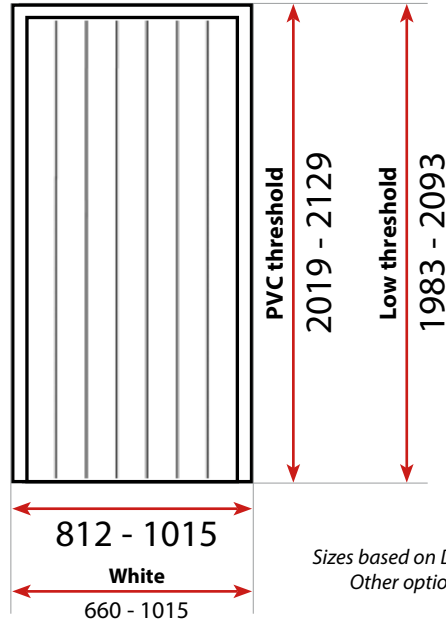

FRAME

White	A
Mahogany	B
Cherrywood	B
Oak	B
Whitegrain	D
Brown-Black	D
Chartwell	D
Grey	D
Cream	D
Mahogany BOTH SIDES	C
Cherrywood BOTH SIDES	C
Oak BOTH SIDES	C

R cottage

Add 30mm to include a Sill

*Sizes based on Door-Stop profile.
Other options available.*

Options in red available in 7 days

DOOR

A	White
B	Red
B	Green
B	Blue
B	Black
C	Darkwood
C	Oak
D	Chartwell
D	Grey
D	Cream
Not Available	Darkwood BOTH SIDES
Not Available	Oak BOTH SIDES