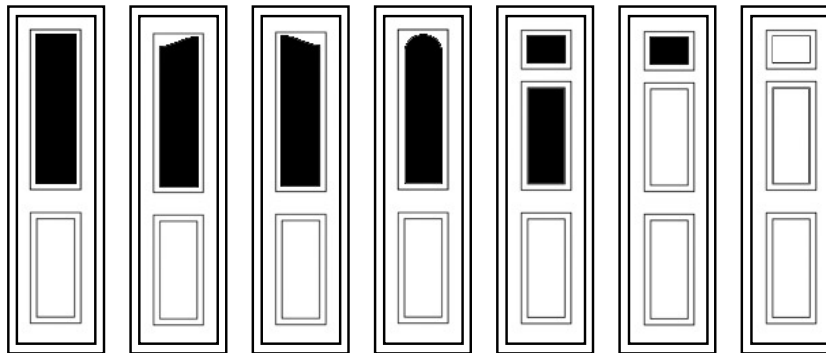

White	A
Mahogany	B
Cherrywood	B
Oak	B
Whitegrain	D
Brown-Black	D
Chartwell	D
Grey	D
Cream	D
Mahogany BOTH SIDES	C
Cherrywood BOTH SIDES	C
Oak BOTH SIDES	C

composite sidepanels

All Widths

491 - 710

(includes 20mm coupler)