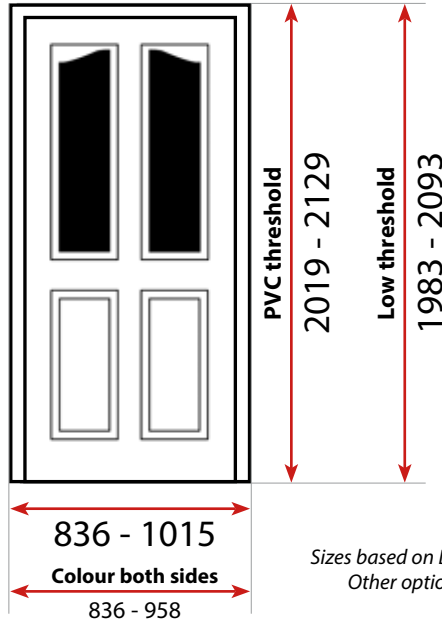

FRAME

White	A
Mahogany	B
Cherrywood	B
Oak	B
Whitegrain	D
Brown-Black	D
Chartwell	D
Grey	D
Cream	D
Mahogany BOTH SIDES	C
Cherrywood BOTH SIDES	C
Oak BOTH SIDES	C

B 2 panel 2 angle

Options in red available in 7 days

DOOR

A	White
B	Red
B	Green
B	Blue
B	Black
C	Darkwood
C	Oak
D	Chartwell
D	Grey
D	Cream
E	Darkwood BOTH SIDES
E	Oak BOTH SIDES