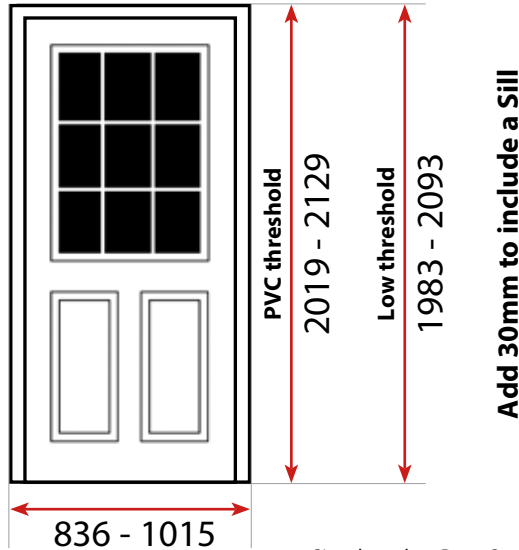

FRAME

White	A
Mahogany	B
Cherrywood	B
Oak	B
Whitegrain	D
Brown-Black	D
Chartwell	D
Grey	D
Cream	D
Mahogany BOTH SIDES	C
Cherrywood BOTH SIDES	C
Oak BOTH SIDES	C

K 2 panel 1 grill

*Sizes based on Door-Stop profile.
Other options available.*

GLASS PATTERNS	
Laminated Glass.....	£8
Thermal Glass.....	£10.85

Options in red available in 7 days

DOOR

A	White
B	Red
B	Green
B	Blue
B	Black
C	Darkwood
C	Oak
D	Chartwell
D	Grey
D	Cream
Not Available	Darkwood BOTH SIDES
Not Available	Oak BOTH SIDES