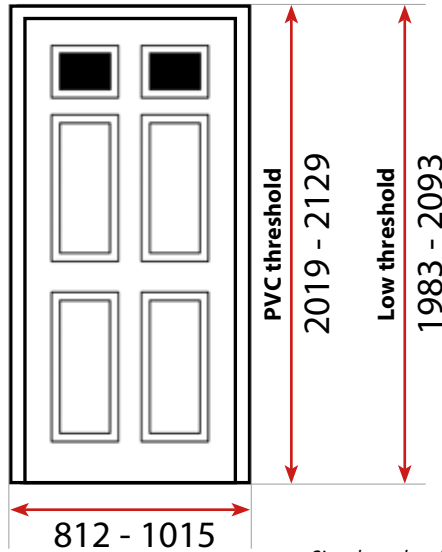

I 4 panel 2 square

*Sizes based on Door-Stop profile.
Other options available.*

Options in red available in 7 days

DOOR

A	White
B	Red
B	Green
B	Blue
B	Black
C	Darkwood
C	Oak
D	Chartwell
D	Grey
D	Cream
Not Available	Darkwood BOTH SIDES
Not Available	Oak BOTH SIDES