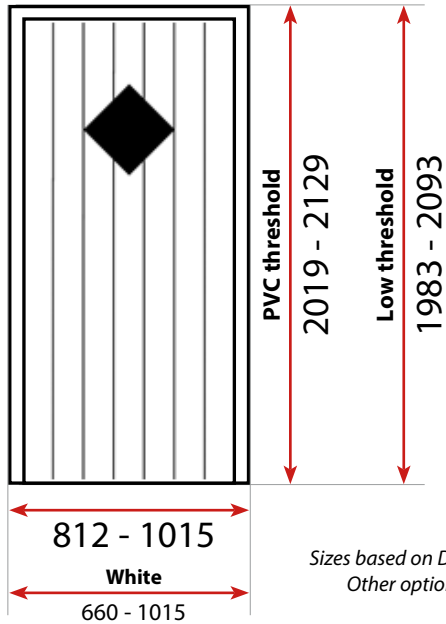

FRAME

White	A
Mahogany	B
Cherrywood	B
Oak	B
Whitegrain	D
Brown-Black	D
Chartwell	D
Grey	D
Cream	D
Mahogany BOTH SIDES	C
Cherrywood BOTH SIDES	C
Oak BOTH SIDES	C

P diamond

*Sizes based on Door-Stop profile.
Other options available.*

GLASS PATTERNS	
Laminated Glass.....	£8
Thermal Glass.....	£4.27

Options in red available in 7 days

DOOR

A	White
B	Red
B	Green
B	Blue
B	Black
C	Darkwood
C	Oak
D	Chartwell
D	Grey
D	Cream
Not Available	Darkwood BOTH SIDES
Not Available	Oak BOTH SIDES