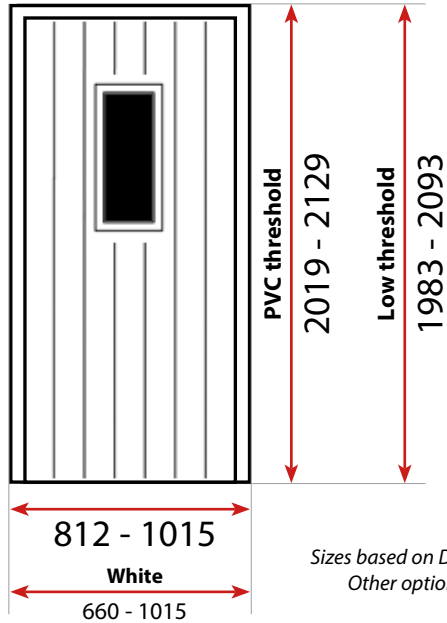

FRAME

White	A
Mahogany	B
Cherrywood	B
Oak	B
Whitegrain	D
Brown-Black	D
Chartwell	D
Grey	D
Cream	D
Mahogany BOTH SIDES	C
Cherrywood BOTH SIDES	C
Oak BOTH SIDES	C

U 1 square

Add 30mm to include a Sill

*Sizes based on Door-Stop profile.
Other options available.*

GLASS PATTERNS	
Laminated Glass.....	£8
Thermal Glass.....	£8.53

Options in red available in 7 days

DOOR

A	White
B	Red
B	Green
B	Blue
B	Black
C	Darkwood
C	Oak
D	Chartwell
D	Grey
D	Cream
Not Available	Darkwood BOTH SIDES
Not Available	Oak BOTH SIDES