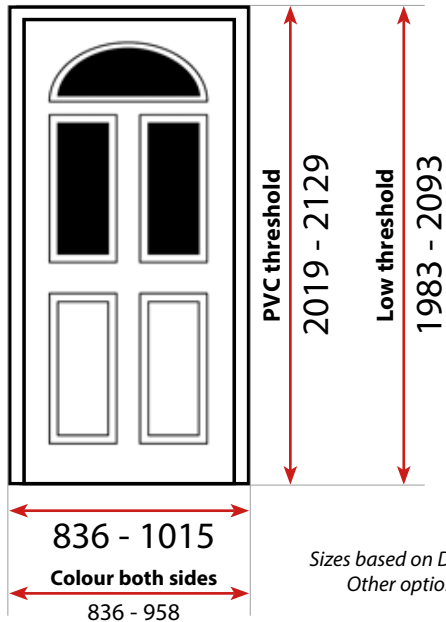

FRAME

White	A
Mahogany	B
Cherrywood	B
Oak	B
Whitegrain	D
Brown-Black	D
Chartwell	D
Grey	D
Cream	D
Mahogany BOTH SIDES	C
Cherrywood BOTH SIDES	C
Oak BOTH SIDES	C

G 2 panel 2 square 1 arch

Add 30mm to include a Sill

*Sizes based on Door-Stop profile.
Other options available.*

Options in red available in 7 days

DOOR

A	White
B	Red
B	Green
B	Blue
B	Black
C	Darkwood
C	Oak
D	Chartwell
D	Grey
D	Cream
E	Darkwood BOTH SIDES
E	Oak BOTH SIDES