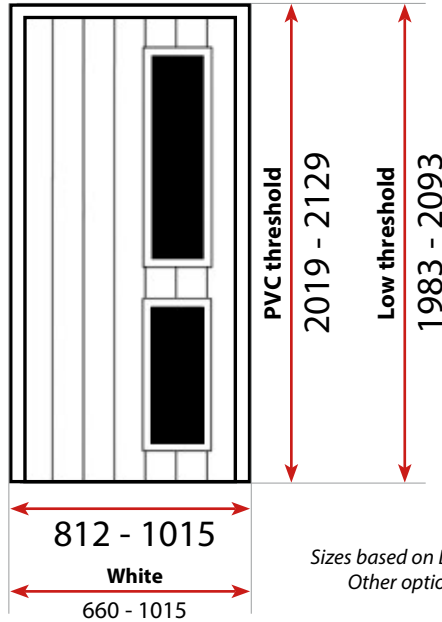

FRAME

White	A
Mahogany	B
Cherrywood	B
Oak	B
Whitegrain	D
Brown-Black	D
Chartwell	D
Grey	D
Cream	D
Mahogany BOTH SIDES	C
Cherrywood BOTH SIDES	C
Oak BOTH SIDES	C

Z twin side

Add 30mm to include a Sill

*Sizes based on Door-Stop profile.
Other options available.*

Options in red available in 7 days

DOOR

A	White
B	Red
B	Green
B	Blue
B	Black
C	Darkwood
C	Oak
D	Chartwell
D	Grey
D	Cream
Not Available	Darkwood BOTH SIDES
Not Available	Oak BOTH SIDES