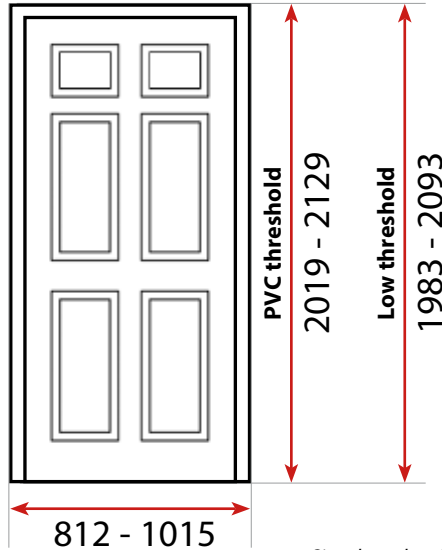

FRAME

White	A
Mahogany	B
Cherrywood	B
Oak	B
Whitegrain	D
Brown-Black	D
Chartwell	D
Grey	D
Cream	D
Mahogany BOTH SIDES	C
Cherrywood BOTH SIDES	C
Oak BOTH SIDES	C

H 6 panel

Add 30mm to include a Sill

*Sizes based on Door-Stop profile.
Other options available.*

Options in red available in 7 days

DOOR

A	White
B	Red
B	Green
B	Blue
B	Black
C	Darkwood
C	Oak
D	Chartwell
D	Grey
D	Cream
Not Available	Darkwood BOTH SIDES
Not Available	Oak BOTH SIDES