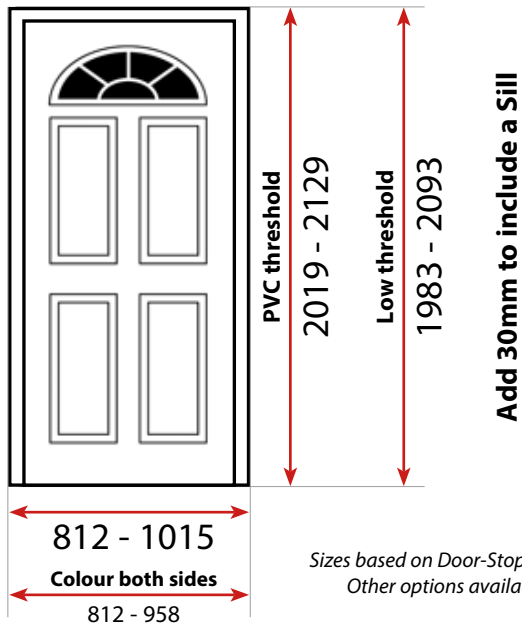

FRAME

White	A
Mahogany	B
Cherrywood	B
Oak	B
Whitegrain	D
Brown-Black	D
Chartwell	D
Grey	D
Cream	D
Mahogany BOTH SIDES	C
Cherrywood BOTH SIDES	C
Oak BOTH SIDES	C

J 4 panel sunburst

GLASS PATTERNS	
Laminated Glass.....	£8
Thermal Glass.....	£5.33

Options in red available in 7 days

DOOR

A	White
B	Red
B	Green
B	Blue
B	Black
C	Darkwood
C	Oak
D	Chartwell
D	Grey
D	Cream
E	Darkwood BOTH SIDES
E	Oak BOTH SIDES