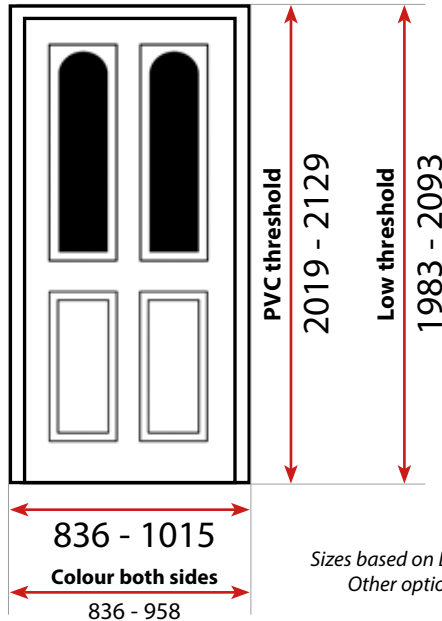

FRAME

White	A
Mahogany	B
Cherrywood	B
Oak	B
Whitegrain	D
Brown-Black	D
Chartwell	D
Grey	D
Cream	D
Mahogany BOTH SIDES	C
Cherrywood BOTH SIDES	C
Oak BOTH SIDES	C

A 2 panel 2 arch

Add 30mm to include a Sill

*Sizes based on Door-Stop profile.
Other options available.*

Options in red available in 7 days

DOOR

A	White
B	Red
B	Green
B	Blue
B	Black
C	Darkwood
C	Oak
D	Chartwell
D	Grey
D	Cream
E	Darkwood BOTH SIDES
E	Oak BOTH SIDES