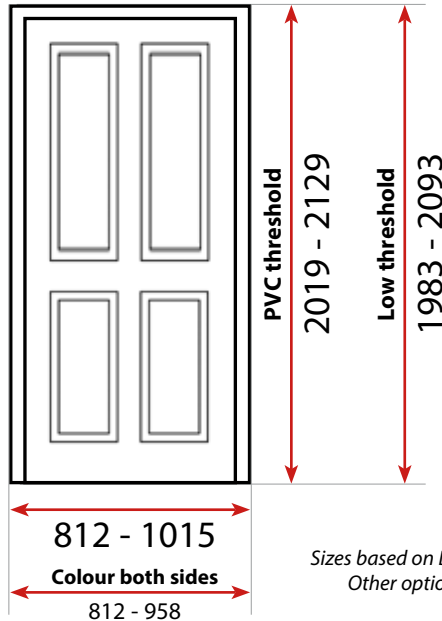

FRAME

White	A
Mahogany	B
Cherrywood	B
Oak	B
Whitegrain	D
Brown-Black	D
Chartwell	D
Grey	D
Cream	D
Mahogany BOTH SIDES	C
Cherrywood BOTH SIDES	C
Oak BOTH SIDES	C

DOOR

A	White
B	Red
B	Green
B	Blue
B	Black
C	Darkwood
C	Oak
D	Chartwell
D	Grey
D	Cream
E	Darkwood BOTH SIDES
E	Oak BOTH SIDES

Q 4 panel

Options in red available in 7 days