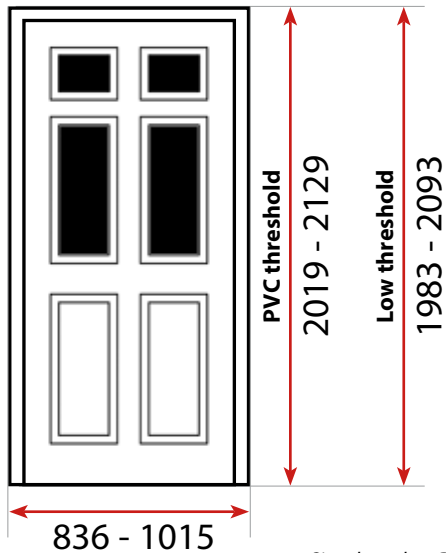

FRAME

White	A
Mahogany	B
Cherrywood	B
Oak	B
Whitegrain	D
Brown-Black	D
Chartwell	D
Grey	D
Cream	D
Mahogany BOTH SIDES	C
Cherrywood BOTH SIDES	C
Oak BOTH SIDES	C

T 2 panel 4 square

*Sizes based on Door-Stop profile.
Other options available.*

Options in red available in 7 days

DOOR

A	White
B	Red
B	Green
B	Blue
B	Black
C	Darkwood
C	Oak
D	Chartwell
D	Grey
D	Cream
Not Available	Darkwood BOTH SIDES
Not Available	Oak BOTH SIDES