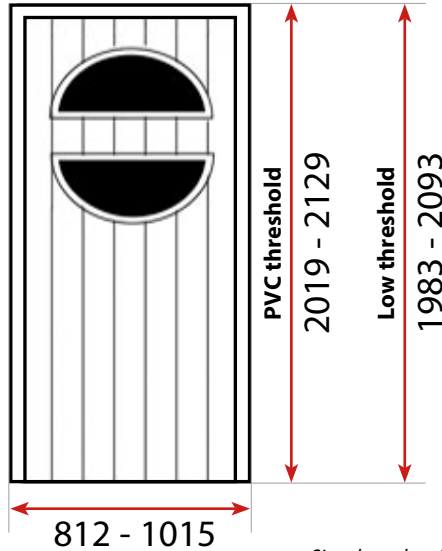

FRAME

White	A
Mahogany	B
Cherrywood	B
Oak	B
Whitegrain	D
Brown-Black	D
Chartwell	D
Grey	D
Cream	D
Mahogany BOTH SIDES	C
Cherrywood BOTH SIDES	C
Oak BOTH SIDES	C

X circle

Add 30mm to include a Sill

*Sizes based on Door-Stop profile.
Other options available.*

Options in red available in 7 days

DOOR

A	White
B	Red
B	Green
B	Blue
B	Black
C	Darkwood
C	Oak
D	Chartwell
D	Grey
D	Cream
Not Available	Darkwood BOTH SIDES
Not Available	Oak BOTH SIDES