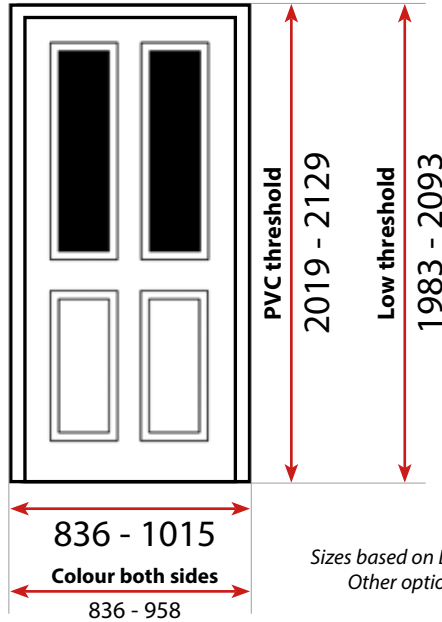

FRAME

White	A
Mahogany	B
Cherrywood	B
Oak	B
Whitegrain	D
Brown-Black	D
Chartwell	D
Grey	D
Cream	D
Mahogany BOTH SIDES	C
Cherrywood BOTH SIDES	C
Oak BOTH SIDES	C

C 2 panel 2 square

*Sizes based on Door-Stop profile.
Other options available.*

Options in red available in 7 days

DOOR

A	White
B	Red
B	Green
B	Blue
B	Black
C	Darkwood
C	Oak
D	Chartwell
D	Grey
D	Cream
E	Darkwood BOTH SIDES
E	Oak BOTH SIDES