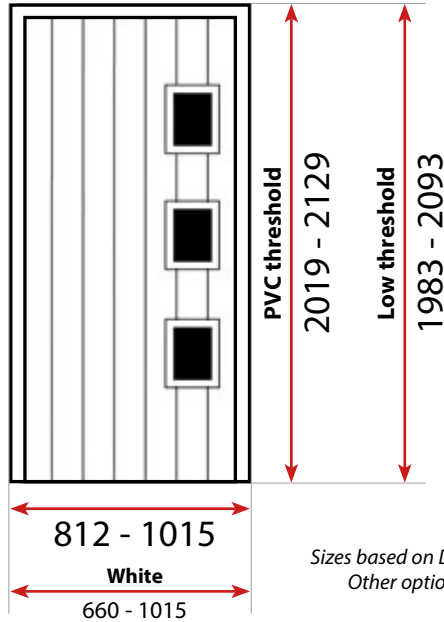

FRAME

White	A
Mahogany	B
Cherrywood	B
Oak	B
Whitegrain	D
Brown-Black	D
Chartwell	D
Grey	D
Cream	D
Mahogany BOTH SIDES	C
Cherrywood BOTH SIDES	C
Oak BOTH SIDES	C

Y 3 square

Add 30mm to include a Sill

*Sizes based on Door-Stop profile.
Other options available.*

Options in red available in 7 days

DOOR

A	White
B	Red
B	Green
B	Blue
B	Black
C	Darkwood
C	Oak
D	Chartwell
D	Grey
D	Cream
Not Available	Darkwood BOTH SIDES
Not Available	Oak BOTH SIDES