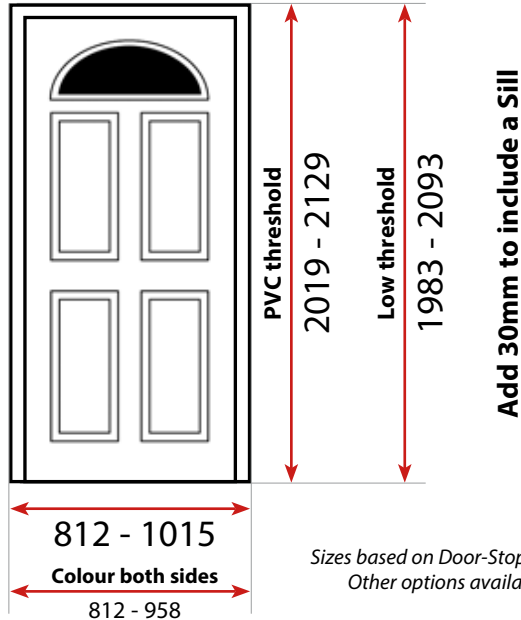

FRAME

White	A
Mahogany	B
Cherrywood	B
Oak	B
Whitegrain	D
Brown-Black	D
Chartwell	D
Grey	D
Cream	D
Mahogany BOTH SIDES	C
Cherrywood BOTH SIDES	C
Oak BOTH SIDES	C

D 4 panel 1 arch

*Sizes based on Door-Stop profile.
Other options available.*

Options in red available in 7 days

DOOR

A	White
B	Red
B	Green
B	Blue
B	Black
C	Darkwood
C	Oak
D	Chartwell
D	Grey
D	Cream
E	Darkwood BOTH SIDES
E	Oak BOTH SIDES