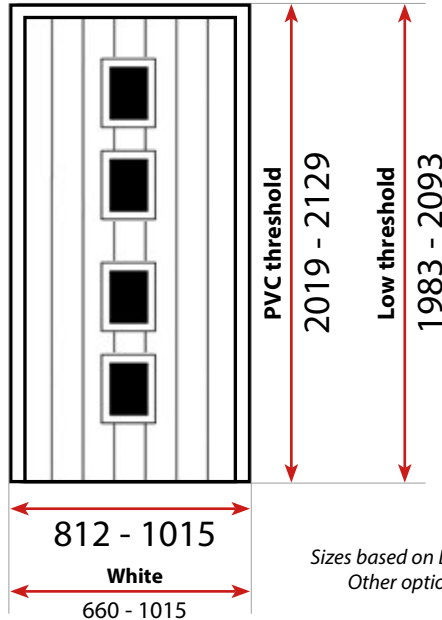

FRAME

White	A
Mahogany	B
Cherrywood	B
Oak	B
Whitegrain	D
Brown-Black	D
Chartwell	D
Grey	D
Cream	D
Mahogany BOTH SIDES	C
Cherrywood BOTH SIDES	C
Oak BOTH SIDES	C

W 4 square

Add 30mm to include a Sill

*Sizes based on Door-Stop profile.
Other options available.*

Options in red available in 7 days

DOOR

A	White
B	Red
B	Green
B	Blue
B	Black
C	Darkwood
C	Oak
D	Chartwell
D	Grey
D	Cream
Not Available	Darkwood BOTH SIDES
Not Available	Oak BOTH SIDES