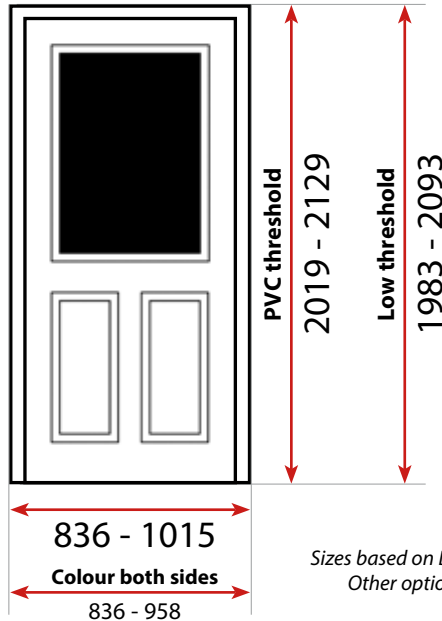

FRAME

White	A
Mahogany	B
Cherrywood	B
Oak	B
Whitegrain	D
Brown-Black	D
Chartwell	D
Grey	D
Cream	D
Mahogany BOTH SIDES	C
Cherrywood BOTH SIDES	C
Oak BOTH SIDES	C

F 2 panel 1 square

Options in red available in 7 days

DOOR

A	White
B	Red
B	Green
B	Blue
B	Black
C	Darkwood
C	Oak
D	Chartwell
D	Grey
D	Cream
E	Darkwood BOTH SIDES
E	Oak BOTH SIDES