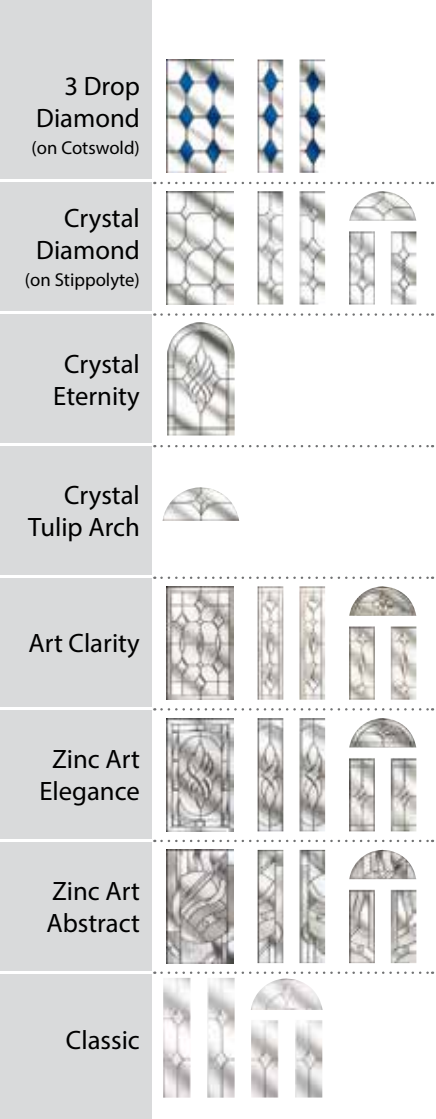

door-stop INTERNATIONAL door guide

Effective from January 2014

Profile Details

				
Min height (Low PVC No Sill)	1980mm	1980mm	1974mm	1968mm
Max height (Full PVC No Sill)	3000mm	2129mm	3000mm	2103mm
Min width	812mm	812mm	800mm	820mm
Min width (super-slim cottage door)	660mm	660mm	648mm	634mm
Max width	1015mm	1015mm	1003mm	989mm
Shape	Chamfered	Chamfered	Sculptured	Chamfered
Brush colour	Grey	Grey	Black	Black
Seal type	Gasket	Q-Lon	Q-Lon	Gasket
Reinforcement	Recycled	Recycled	Recycled	Recycled
Energy rated	✓	X	X	X
Extension options (mm)	15 / 25 / 50	15 / 45	10 / 20 / 50	15 / 25 / 50
PAS023/024	✓	X	✓	X
Secured by Design option	✓	X	✓	X
Top box options	✓	X	✓	X
Side panel options	✓	X	✓	X
White lead time	3 day	3 day	3 day	3 day
Woodgrains	3 day	7 day	3 day	3 day

FRAME

White	A
Mahogany	B
Cherrywood	B
Oak	B
Whitegrain	D
Brown-Black	D
Chartwell	D
Grey	D
Cream	D
Mahogany BOTH SIDES	C
Cherrywood BOTH SIDES	C
Oak BOTH SIDES	C

A 2 panel 2 arch

Add 30mm to include a Sill

*Sizes based on Door-Stop profile.
Other options available.*

Options in red available in 7 days

DOOR

A	White
B	Red
B	Green
B	Blue
B	Black
C	Darkwood
C	Oak
D	Chartwell
D	Grey
D	Cream
E	Darkwood BOTH SIDES
E	Oak BOTH SIDES

3 Drop Diamond (on Cotswold)	RED BLUE GREEN	A	
Crystal Diamond (on Stippolyte)		B*	
Crystal Eternity		Not Available	
Crystal Tulip Arch		Not Available	
Art Clarity	BRASS ZINC	D*	
Zinc Art Elegance		D*	
Zinc Art Abstract		D*	
Classic		C*	