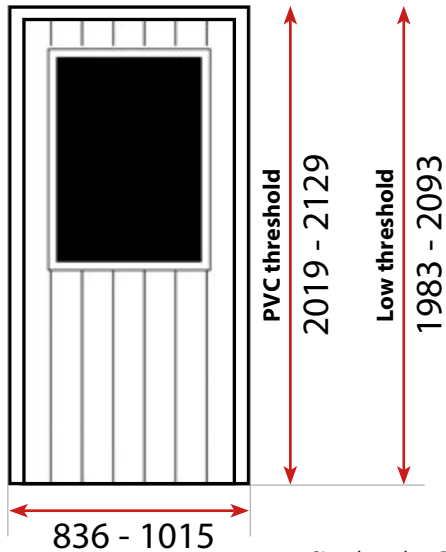

FRAME

White	A
Mahogany	B
Cherrywood	B
Oak	B
Whitegrain	D
Brown-Black	D
Chartwell	D
Grey	D
Cream	D
Mahogany BOTH SIDES	C
Cherrywood BOTH SIDES	C
Oak BOTH SIDES	C

V cottage half glaze

Add 30mm to include a Sill

*Sizes based on Door-Stop profile.
Other options available.*

Options in red available in 7 days

DOOR

A	White
B	Red
B	Green
B	Blue
B	Black
C	Darkwood
C	Oak
D	Chartwell
D	Grey
D	Cream
Not Available	Darkwood BOTH SIDES
Not Available	Oak BOTH SIDES