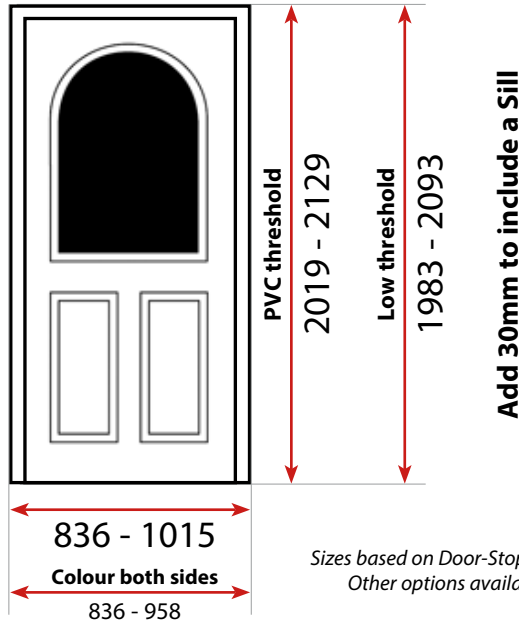

FRAME

White	A
Mahogany	B
Cherrywood	B
Oak	B
Whitegrain	D
Brown-Black	D
Chartwell	D
Grey	D
Cream	D
Mahogany BOTH SIDES	C
Cherrywood BOTH SIDES	C
Oak BOTH SIDES	C

E 2 panel 1 arch

Options in red available in 7 days

DOOR

A	White
B	Red
B	Green
B	Blue
B	Black
C	Darkwood
C	Oak
D	Chartwell
D	Grey
D	Cream
E	Darkwood BOTH SIDES
E	Oak BOTH SIDES