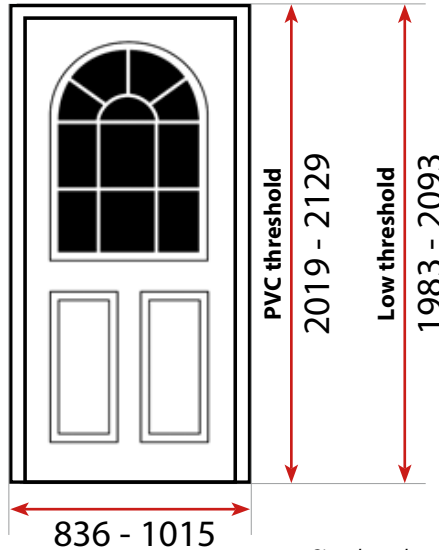

FRAME

White	A
Mahogany	B
Cherrywood	B
Oak	B
Whitegrain	D
Brown-Black	D
Chartwell	D
Grey	D
Cream	D
Mahogany BOTH SIDES	C
Cherrywood BOTH SIDES	C
Oak BOTH SIDES	C

L 2 panel sunburst

Add 30mm to include a Sill

*Sizes based on Door-Stop profile.
Other options available.*

GLASS PATTERNS	
Laminated Glass.....	£8
Thermal Glass.....	£13.57

Options in red available in 7 days

DOOR

A	White
Not Available	Red
Not Available	Green
Not Available	Blue
Not Available	Black
Not Available	Darkwood
Not Available	Oak
Not Available	Chartwell
Not Available	Grey
Not Available	Cream
Not Available	Darkwood BOTH SIDES
Not Available	Oak BOTH SIDES