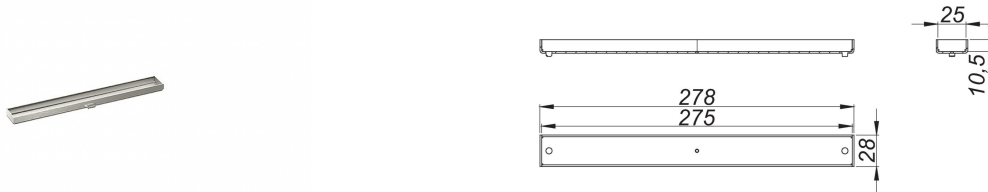

21. November 2019

DALLMER

cover plate CeraFloor/CeraFrame Individual satin stainless steel

Product No. **537379**
 EAN: 4001636537379
 Discount amount: 11

cover plate for shower channel CeraFloor Individual and CeraFrame Individual, for tiling with individual floor coverings.

Material:
 304 stainless steel

Ordering CeraFloor Individual:
 Please order drain body DallFlex or shower underlay DallFlex Floor + shower channel CeraFloor Individual + cover plate CeraFloor/CeraFrame Individual!

Product No.	Description	Dimensions
537478	shower channel CeraFloor Individual, 800-1500 mm	800-1500 mm
537331	shower channel CeraFrame Individual, 300 x 50 mm	300 x 50 mm