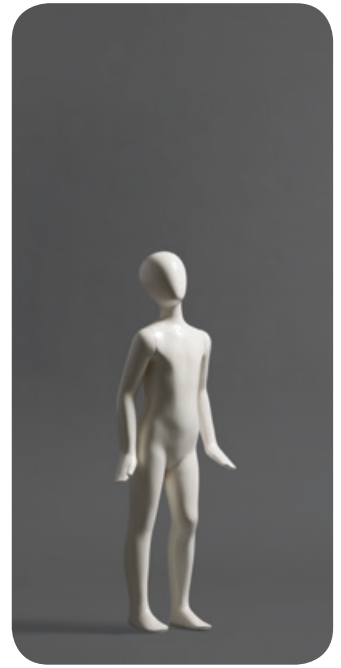

JKG8-10 back