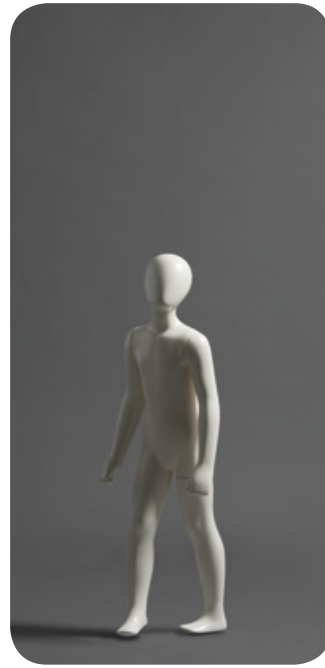

JKG8-10 front