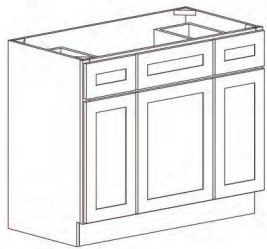

Vanity Combo

Height: 34 1/2" / Depth: 21"

42" Wide