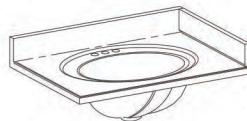

Knee Drawer³

Height: 4 7/8" / Depth: 21"

27-30" Wide

Medicine Cabinet²

Height: 30", 36", 42" / Depth: 7"

24" Wide
30" Wide (shown)

Cultured Marble Top⁴

Height: 12 1/2" / Depth: 22"