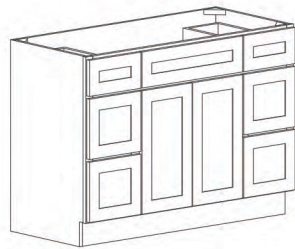

24" Wide
30" Wide (shown)
36" Wide¹

Vanity Combo

Height: 34 1/2" / Depth: 21"

36" Wide - Left (shown)
36" Wide - Right

Vanity Combo

Height: 34 1/2" / Depth: 21"

42" Wide

Vanity Combo Single