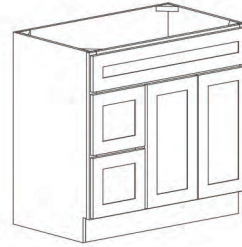

Vanity Combo

Height: 34 1/2" / Depth: 21"

36" Wide - Left (shown)
36" Wide - Right