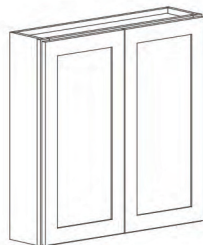

Vanity Base

Height: 34 1/2" / Depth: 21"

12" Wide
15" Wide (shown)
18" Wide

Vanity Drawer Base

Height: 34 1/2" / Depth: 21"

12" Wide
15" Wide (shown)
18" Wide

Vanity Sink Base

Height: 34 1/2" / Depth: 21"

24" Wide
30" Wide (shown)
36" Wide¹

Vanity Combo

Height: 34 1/2" / Depth: 21"

36" Wide - Left (shown)
36" Wide - Right

Vanity Combo

Height: 34 1/2" / Depth: 21"

42" Wide

Vanity Combo Single

Height: 34 1/2" / Depth: 21"

48" Wide (shown)
60" Wide

Vanity Combo Double

Height: 34 1/2" / Depth: 21"

60" Wide

Linen Closet²

Height: 84", 90", 96" / Depth: 21"

18" Wide

Knee Drawer³

Height: 4 7/8" / Depth: 21"

27-30" Wide

Medicine Cabinet²

Height: 30", 36", 42" / Depth: 7"

24" Wide
30" Wide (shown)

Cultured Marble Top⁴

Height: 12 1/2" / Depth: 22"