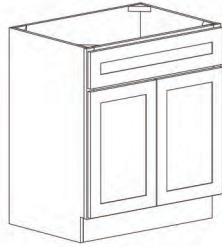

Vanity Base

Height: 34 1/2" / Depth: 21"

12" Wide
15" Wide (shown)
18" Wide

Vanity Drawer Base

Height: 34 1/2" / Depth: 21"

12" Wide
15" Wide (shown)
18" Wide

Vanity Sink Base

Height: 34 1/2" / Depth: 21"

24" Wide
30" Wide (shown)
36" Wide¹

Vanity Combo

Height: 34 1/2" / Depth: 21"

36" Wide - Left (shown)
36" Wide - Right

Vanity Combo

Height: 34 1/2" / Depth: 21"

42" Wide

Vanity Combo Single