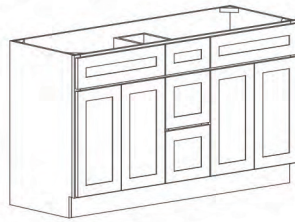

Vanity Combo Double

Height: 34 1/2" / Depth: 21"

60" Wide