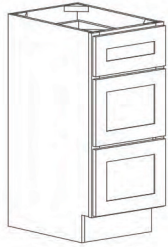

CONFIGURATION & DOOR STYLE OPTIONS

Design a dream Master Suite, Hallway Bathroom, or Powder Room that truly reflects your personality. With Choice Cabinet's configuration and door style options, you can achieve convenience and organization while also saving space. Create a custom bathroom by incorporating different cabinet combinations with thoughtful touches. The possibilities are endless.

Vanity Base

Height: 34 1/2" / Depth: 21"

12" Wide
15" Wide (shown)
18" Wide

Vanity Drawer Base

Height: 34 1/2" / Depth: 21"

12" Wide
15" Wide (shown)
18" Wide

Vanity Sink Base

Height: 34 1/2" / Depth: 21"