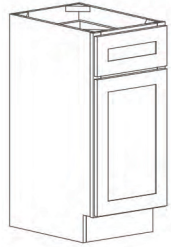

A good finish. End panel and toe kick exteriors are finished to match which results in keeping materials and costs to a minimum.

A solid foundation. 1/2" thick veneered plywood end and back panels plus 3/4" solid wood corner braces result in a solid cabinet box.

Quality, functionality, and convenience are the most important aspects of bathroom cabinetry. All of these high-end features come standard:

- ✓ 3/4" Thick Solid Maple Face Frame
- ✓ 1/2" Thick All Plywood Box Construction
- ✓ CAM Lock Construction
- ✓ Full Extension Side-Mount Glides
- ✓ Plywood Dovetail Drawer Box
- ✓ 3/8" Plywood Drawer Box Bottom
- ✓ Natural Birch Wood Veneered Interior is a Natural Finish
- ✓ Natural Birch Wood Veneered Exterior is Finished to Match Door
- ✓ Solid Wood Corner Braces

Vanity Base

Height: 34 1/2" / Depth: 21"

12" Wide
15" Wide (shown)
18" Wide

Vanity Drawer Base

Height: 34 1/2" / Depth: 21"

12" Wide
15" Wide (shown)
18" Wide

Vanity Sink Base

Height: 34 1/2" / Depth: 21"