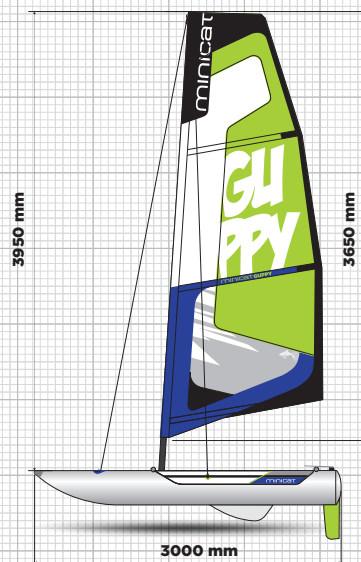

**NEW!**  
for 2018

**minicat**  
ULTRA LIGHT CATAMARAN

## DESCRIPTION

- ▶ 3-piece aluminium powder-coated mast with circular profile
- ▶ main sail 3.9 m<sup>2</sup> from Dakron (no boom)
- ▶ aluminium 'spine' frame permanently attached to trampoline
- ▶ aluminium powder-coated frame finished in 3 colours
- ▶ trampoline 1600 x 1450mm with totally new design fixed with special grab-handles
- ▶ shorter but deeper keel fins, same fixing as with 420 models
- ▶ no stainless steel ropes underneath the trampoline
- ▶ single design, single colour-scheme

## OPTIONS & TECH

length	3000 mm
width	1500 mm
height of the mast	3950 mm
weight	26 kg
diameter of floats	330 mm
sail	3,9 m <sup>2</sup>
trampoline	1600 / 1450 mm
dimensions of the bag	1650 x 300 x 300 mm
design category	'D'
carrying capacity	235 kg
number of persons	2
time of assembly / dismantling	max. 10 min.

**PACKAGING:**  
1650 x 300 x 300 mm