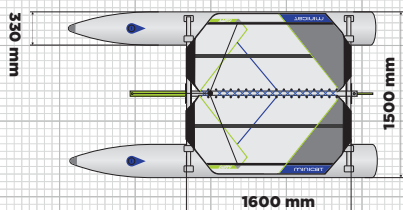

## DESCRIPTION

- ▶ 3-piece aluminium powder-coated mast with circular profile
- ▶ main sail 3.9 m<sup>2</sup> from Dakron (no boom)
- ▶ aluminium 'spine' frame permanently attached to trampoline
- ▶ aluminium powder-coated frame finished in 3 colours
- ▶ trampoline 1600 x 1450mm with totally new design fixed with special grab-handles
- ▶ shorter but deeper keel fins, same fixing as with 420 models
- ▶ no stainless steel ropes underneath the trampoline
- ▶ single design, single colour-scheme

## OPTIONS & TECH

length	3000 mm
width	1500 mm
height of the mast	3950 mm
weight	26 kg
diameter of floats	330 mm
sail	3,9 m <sup>2</sup>
trampoline	1600 / 1450 mm
dimensions of the bag	1650 x 300 x 300 mm
design category	'D'
carrying capacity	235 kg
number of persons	2
time of assembly / dismantling	max. 10 min.

**PACKAGING:**  
1650 x 300 x 300 mm