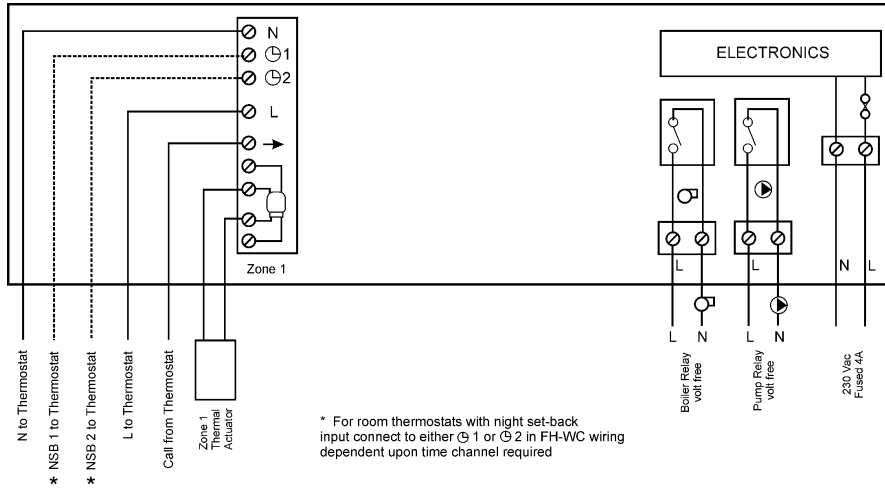

### System Schematic

### Cable Access: Thermal Actuators

October 2017

**Wiring Connections System 1: basic system without time control**

**System 2: system with programmable room thermostats**

**System 3: system with 2 channel centralised night set-back**