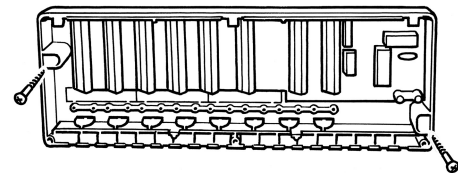

FH-WC Hardwired Underfloor Heating Connection Box

Installation Instructions

Specification	FH-WC
Code number	088H012800
Hard-wired control box for underfloor heating	●
Number of zone outputs for thermal actuators	8
Maximum number of actuator per zone	2
Zone outputs - voltage	230 Vac, 50 Hz
Zone outputs (2) - max rating	3W
Night set-back channels (1)	2
Voltage free relay output for interlocks	2 x SPST
Voltage rating of interlock relay	230 Vac, 50 Hz
Current rating of interlock relay	2 Amps, inductive
Power supply	230 Vac, 50 Hz
Max ambient temperature	50°C
Dimensions, mm	314w x 110h x 61d
(1) Night set-back requires separate time control	
(2) Maximum 2 actuators per zone	

Mounting