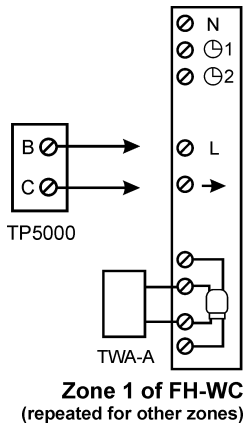

### Installation Instructions

Specification	FH-WC
Code number	088H012800
Hard-wired control box for underfloor heating	●
Number of zone outputs for thermal actuators	8
Maximum number of actuator per zone	2
Zone outputs - voltage	230 Vac, 50 Hz
Zone outputs (2) - max rating	3W
Night set-back channels (1)	2
Voltage free relay output for interlocks	2 x SPST
Voltage rating of interlock relay	230 Vac, 50 Hz
Current rating of interlock relay	2 Amps, inductive
Power supply	230 Vac, 50 Hz
Max ambient temperature	50°C
Dimensions, mm	314w x 110h x 61d
(1) Night set-back requires separate time control	
(2) Maximum 2 actuators per zone	

### System Schematic

### Cable Access: Thermal Actuators

October 2017

**Wiring Connections System 1: basic system without time control**

**System 2: system with programmable room thermostats**

**System 3: system with 2 channel centralised night set-back**