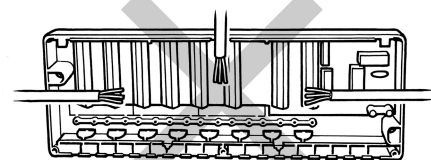

Cable Access: Thermostats, Interlock and Mains