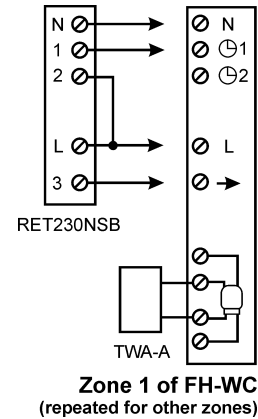

### Installation Instructions

Specification	FH-WC
Code number	088H012800
Hard-wired control box for underfloor heating	●
Number of zone outputs for thermal actuators	8
Maximum number of actuator per zone	2
Zone outputs - voltage	230 Vac, 50 Hz
Zone outputs (2) - max rating	3W
Night set-back channels (1)	2
Voltage free relay output for interlocks	2 x SPST
Voltage rating of interlock relay	230 Vac, 50 Hz
Current rating of interlock relay	2 Amps, inductive
Power supply	230 Vac, 50 Hz
Max ambient temperature	50°C
Dimensions, mm	314w x 110h x 61d
(1) Night set-back requires separate time control	
(2) Maximum 2 actuators per zone	

### System Schematic

### Cable Access: Thermal Actuators

October 2017

**Wiring Connections System 1: basic system without time control**

**System 2: system with programmable room thermostats**

**System 3: system with 2 channel centralised night set-back**