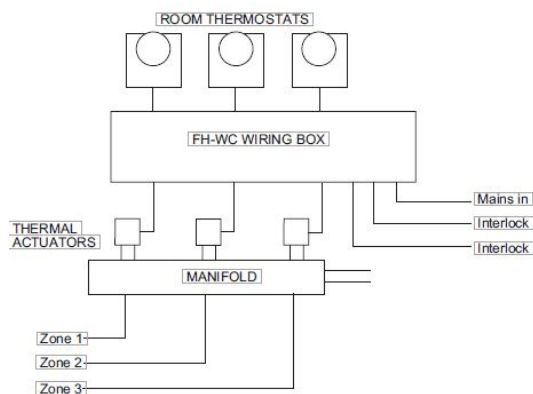

### Installation Instructions

Specification	FH-WC
Code number	088H012800
Hard-wired control box for underfloor heating	●
Number of zone outputs for thermal actuators	8
Maximum number of actuator per zone	2
Zone outputs - voltage	230 Vac, 50 Hz
Zone outputs (2) - max rating	3W
Night set-back channels (1)	2
Voltage free relay output for interlocks	2 x SPST
Voltage rating of interlock relay	230 Vac, 50 Hz
Current rating of interlock relay	2 Amps, inductive
Power supply	230 Vac, 50 Hz
Max ambient temperature	50°C
Dimensions, mm	314w x 110h x 61d
(1) Night set-back requires separate time control	
(2) Maximum 2 actuators per zone	

### Mounting

### Cable Access: Thermostats, Interlock and Mains

### System Schematic