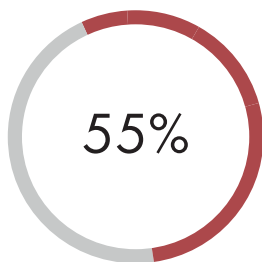

Health Center Campaign Completed

The Natembea Foundation generously funded the construction of Ashesi's new health center on campus. Featuring nursing offices, consultation rooms, a pharmacy and advanced lab equipment, the center will increase our capacity to provide volunteer counseling and HIV testing, and allow physicians to visit campus.

Highlighted for Green Consciousness

Ashesi was named one of seven African universities that are "environmental shining stars" by Mail & Guardian Africa. Ashesi's campus is built to make the most of natural resources - roofs harvest rainwater, a bio-digester recycles waste and buildings offer natural sunlight. We have embraced environmental best practices to create an inspiring learning base for students to live and collaborate.

Scholarships Hit a Record High

Thanks to remarkable support from donors and partners, a record 55% of students now receive scholarships. Ashesi scholarships provide a life-changing education to high performing students who do not have access to the funds they need to attend college. 29% of students pay nothing at all for tuition, room & board or textbooks.

Celebrating our 11th Graduating Class

In June, 116 members of the Class of 2015 received degrees in Business Administration, Computer Science and Management Information Systems. The Class of 2015 represents a new generation of Ashesi alumni, as it becomes the first in Ashesi's history to have spent its entire four-year academic period on our new campus in Berekuso.

Key Partners