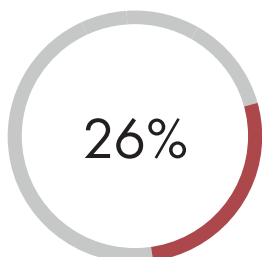

Expanding Student Housing on Campus

In August, we completed construction of our newest student dormitory, growing our campus housing capacity to 336 students. In December, we raised $500,000 to construct an additional dorm - unlocking a $1M matching gift from The MasterCard Foundation. This new dorm will provide a fully immersive Ashesi experience to 96 additional students per year - supporting the transformation of students' ethics and attitudes, and fostering community in our diverse student body.