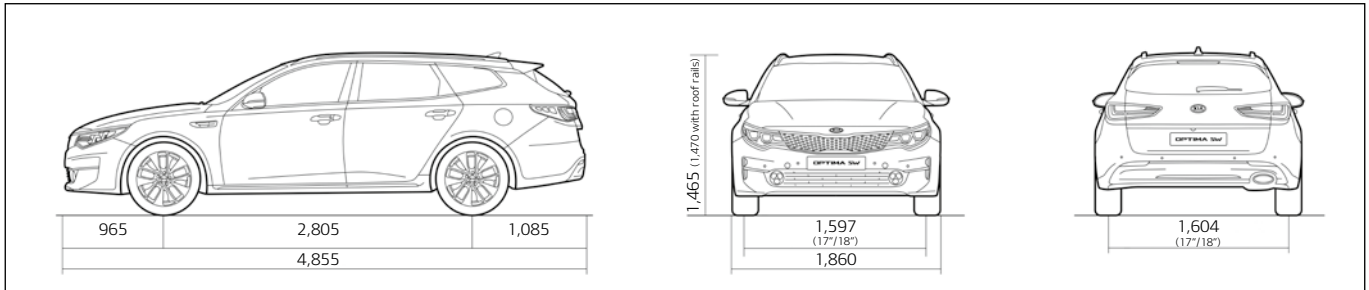

ADDITIONAL EMISSIONS DATA

Noise dB(A)	71	71
CO (mg/km)	203.6	272.3
HC (mg/km)	n/a	n/a
Nox (mg/km)	22	21.7
HC+Nox (mg/km)	74.7	74.4
Particulates (mg/km)	0.43	0.32

DIMENSIONS (mm)

KIA WARRANTY

Over the years, Kia has become one of the most successful car manufacturers in Europe. The key to our success? We give our customers that little bit extra: better service by qualified technicians, regular product innovation and superior warranty coverage.

7 YEAR VEHICLE WARRANTY

Our high quality standards are what make superior warranty coverage possible: 3 years/ unlimited mileage and 4-7 years/ 100,000 mile manufacturer's warranty. For full warranty coverage including terms and exclusions please refer to your Kia dealer.

12 YEAR ANTI-PERFORATION WARRANTY

The Kia Optima Sportswagon comes with a 12 year/ unlimited mileage anti-perforation warranty. An annual bodywork inspection is required, for which a charge may apply.