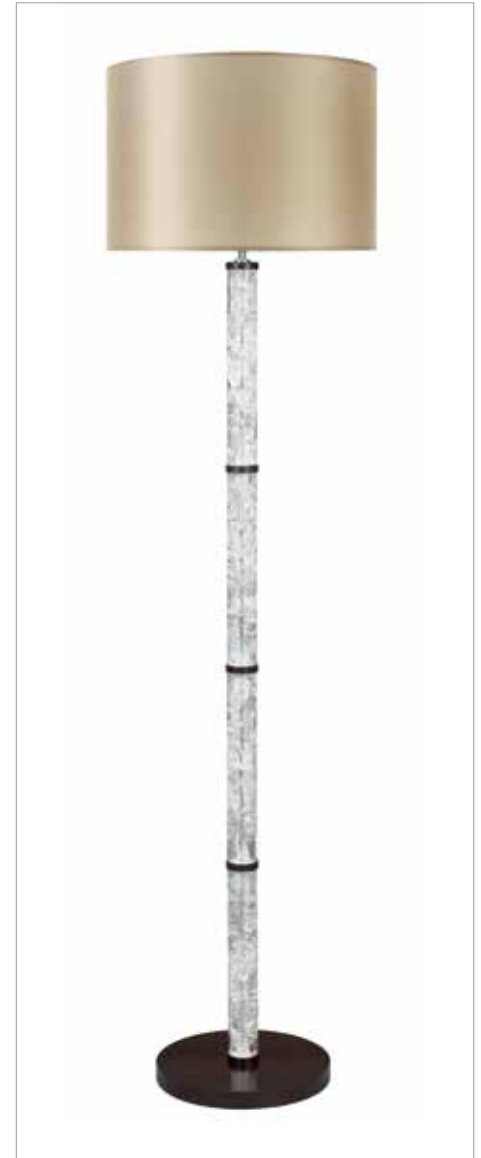

Hand-painted Bronzed effect with Chinchilla Silk shade

Office

Stableford's Limited
Unit 3, Sunderland Street
Keighley, West Yorkshire
BD21 5LE

Contact Details

Phone: **01535 669722**

Email: **info@stablefords.com**

See more at: **www.stablefords.com**

Social Media

facebook.com/stablefords

twitter.com/stablefordsuk

pinterest.com/janestableford/