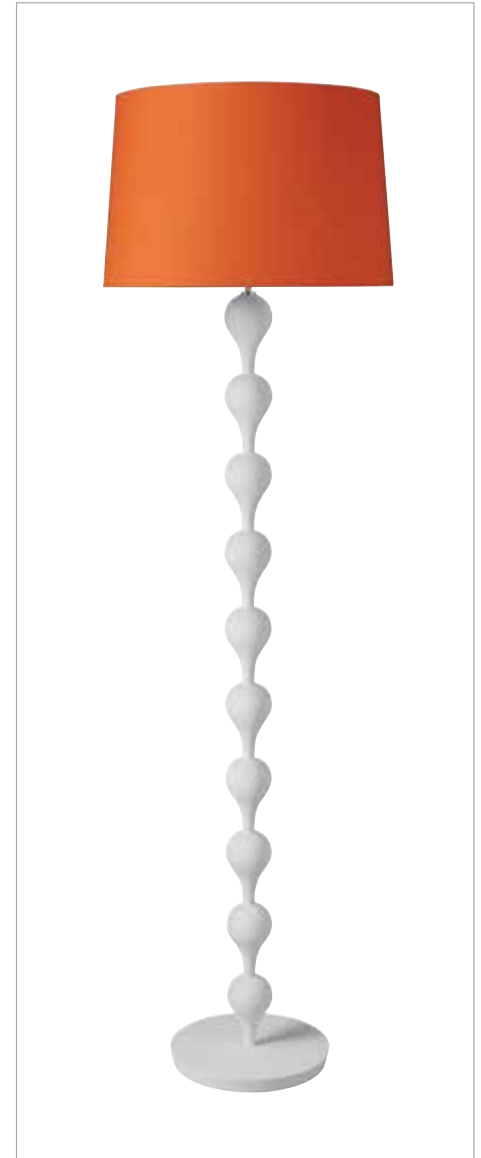

Chalk White with Bright Orange shade,
shallow tapered drum

Office

Stableford's Limited
Unit 3, Sunderland Street
Keighley, West Yorkshire
BD21 5LE

Contact Details

Phone: **01535 669722**

Email: **info@stablefords.com**

See more at: **www.stablefords.com**

Social Media

facebook.com/stablefords

twitter.com/stablefordsuk

pinterest.com/janestableford/