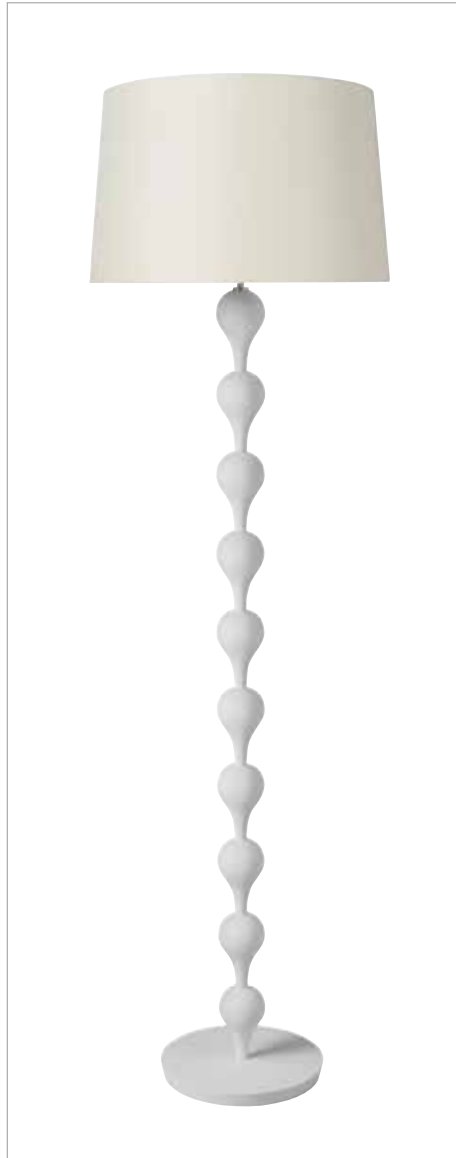

Chalk White with Light Antung Silk shade,
shallow tapered drum