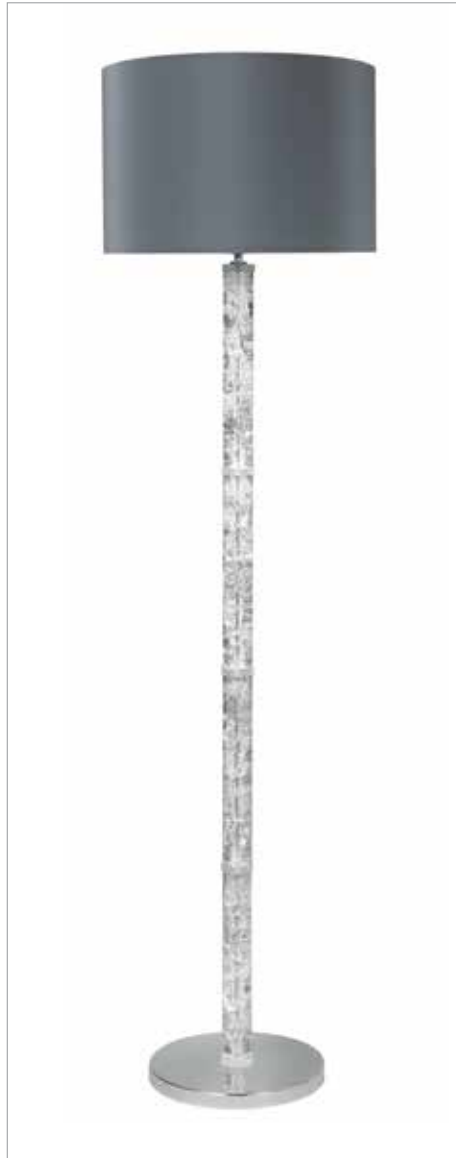

Chrome with Graphite Silk shade