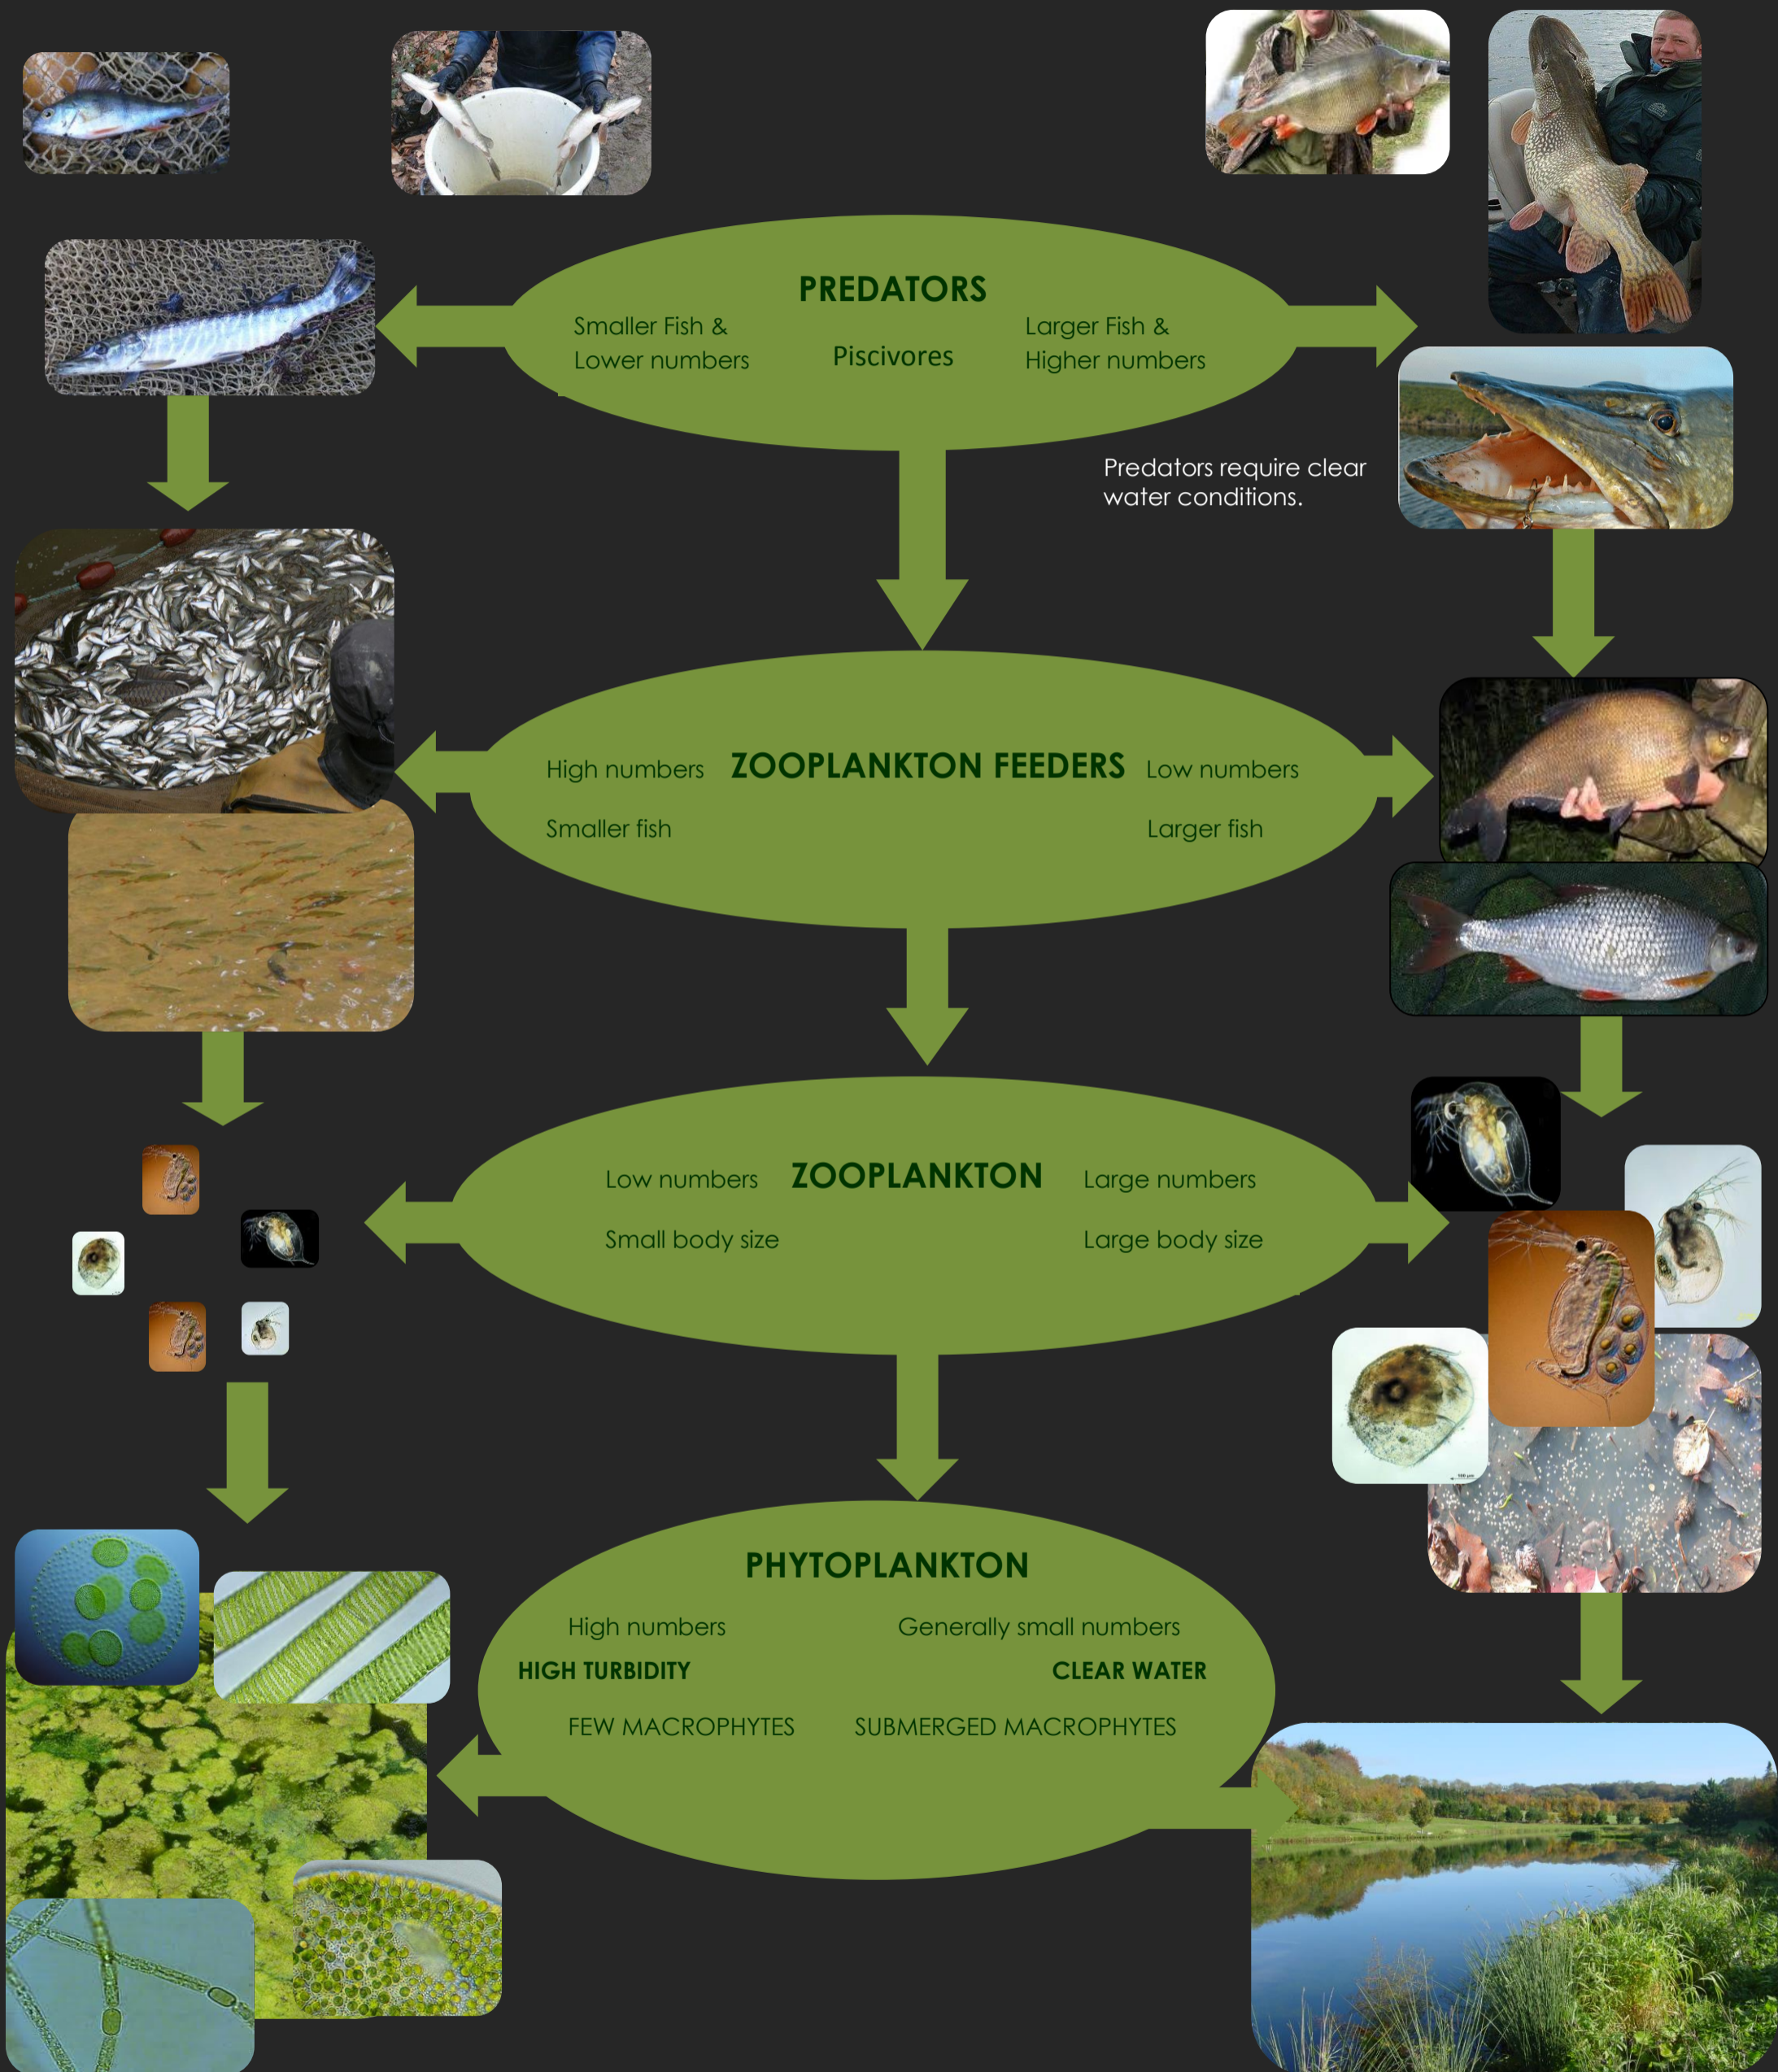

# BIOMANIPULATION - SIMPLIFIED CONNECTIONS IN THE AQUATIC FOOD CHAIN

## Seasonal Algae blooms in degraded waters

**AquaticEngineering** - Working Above Water, On Water & Under Water

Kingarth Lodge, Church Road, Binstead, Isle of Wight PO33 3SZ

[www.aquaticengineering.co.uk](http://www.aquaticengineering.co.uk)