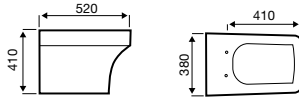

Back to Wall WC