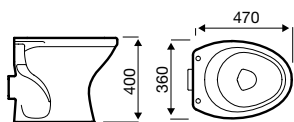

Evoque

Basin

Close Coupled WC

Back to Wall WC

Wall Hung WC

Additional Sanitaryware

Alpha Low Level Cistern

Alpha Low Level WC Pan