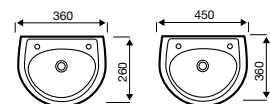

360mm & 450mm 2th Basin