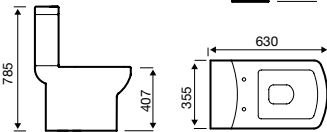

Close Coupled WC