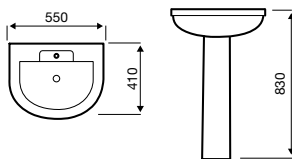

Embrace

Basin

Close Coupled WC

Back to Wall WC

Aspect

Basin

Cloak Basin

Close Coupled WC

Close to Wall WC

Back to Wall WC

Wall Hung WC

Bidet

Code

Basin

Close Coupled WC

Options 600

Basin

Close Coupled WC

Close to Wall WC

Comfort Height WC

Back to Wall WC

Ratio

550mm Basin

450mm Basin

Close Coupled WC

Close to Wall WC

Comfort Height WC

Back to Wall WC

Bidet