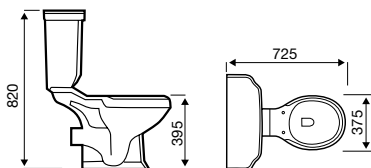

Close Coupled WC