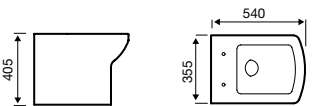

Back to Wall WC