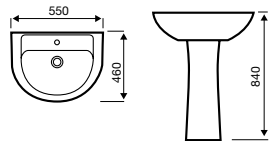

Basin

Close Coupled WC

Back to Wall WC

Studio

Basin

Close Coupled WC

Lifestyle

550mm 1th Basin