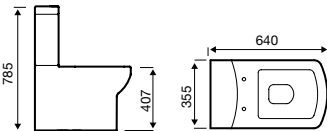

Close to Wall WC