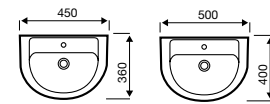

450mm & 500mm 1th Basin