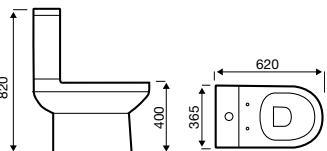

Close Coupled WC