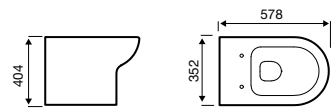

550mm Basin

450mm Basin

Close Coupled WC

Close to Wall WC

Comfort Height WC

Back to Wall WC

Bidet

Pure