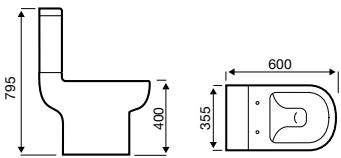

Basin

Close Coupled WC

Back to Wall WC

Studio

Basin

Close Coupled WC

Lifestyle

550mm 1th Basin