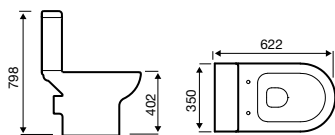

550mm Basin

450mm Basin

Close Coupled WC

Close to Wall WC

Comfort Height WC

Back to Wall WC

Bidet

Pure