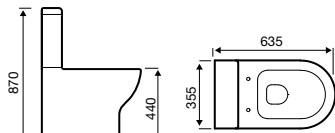

550mm Basin

450mm Basin

Close Coupled WC

Close to Wall WC

Comfort Height WC

Back to Wall WC

Bidet

Pure