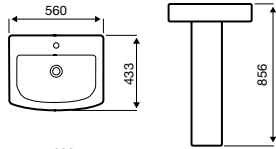

Embrace

Basin