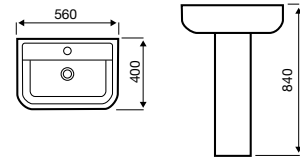

Options 600

Basin