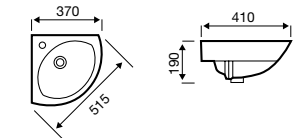

545mm Basin

Close Coupled WC

Close Coupled WC with Corner Cistern

Corner Basin

Astley

Basin

Close Coupled WC

Cloakroom Basins