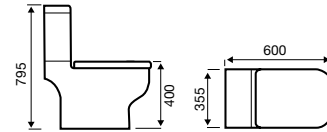

Close Coupled WC