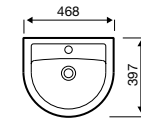

550mm Basin

450mm Basin

Close Coupled WC

Close to Wall WC

Comfort Height WC

Back to Wall WC

Bidet

Pure