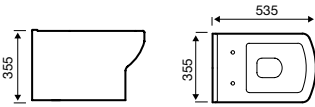

Wall Hung WC