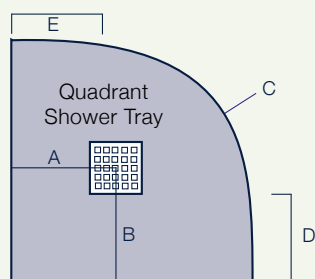

Square Trays

Size (mm)	A	B
800 x 800	400	400
900 x 900	450	450

Quadrant Trays

Size (mm)	A	B	C	D	E
800 x 800	400	400	550	200	250
900 x 900	450	450	550	310	350

Rectangle Trays

Size (mm)	A	B
1200 x 800	430	400
1200 x 900	430	450
1400 x 900	430	400
1400 x 900	430	450
1600 x 800	430	450
1700 x 800	430	450
1700 x 900	430	450

Easy Plumb Kit

For Quadrant Trays		
White	KTKQ	£62.00
Graphite	GPKTQ	£94.00

For Square/Rectangle trays		
White	KTKSR	£62.00
Graphite	GPKTSR	£94.00
Black	BKTKSR	£94.00

Extension Panel up to 1800mm		
White	KTK1800E	£38.00
Graphite	GPKT1800E	£59.00
Black	BKTK1800E	£59.00