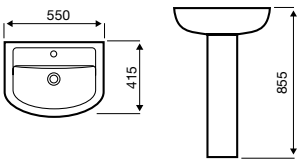

Basin

Close Coupled WC

Back to Wall WC

Studio

Basin

Close Coupled WC

Lifestyle

550mm 1th Basin