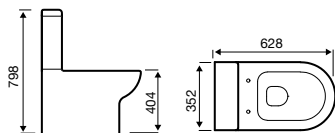

550mm Basin

450mm Basin

Close Coupled WC

Close to Wall WC

Comfort Height WC

Back to Wall WC

Bidet

Pure