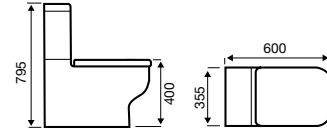

Close to Wall WC