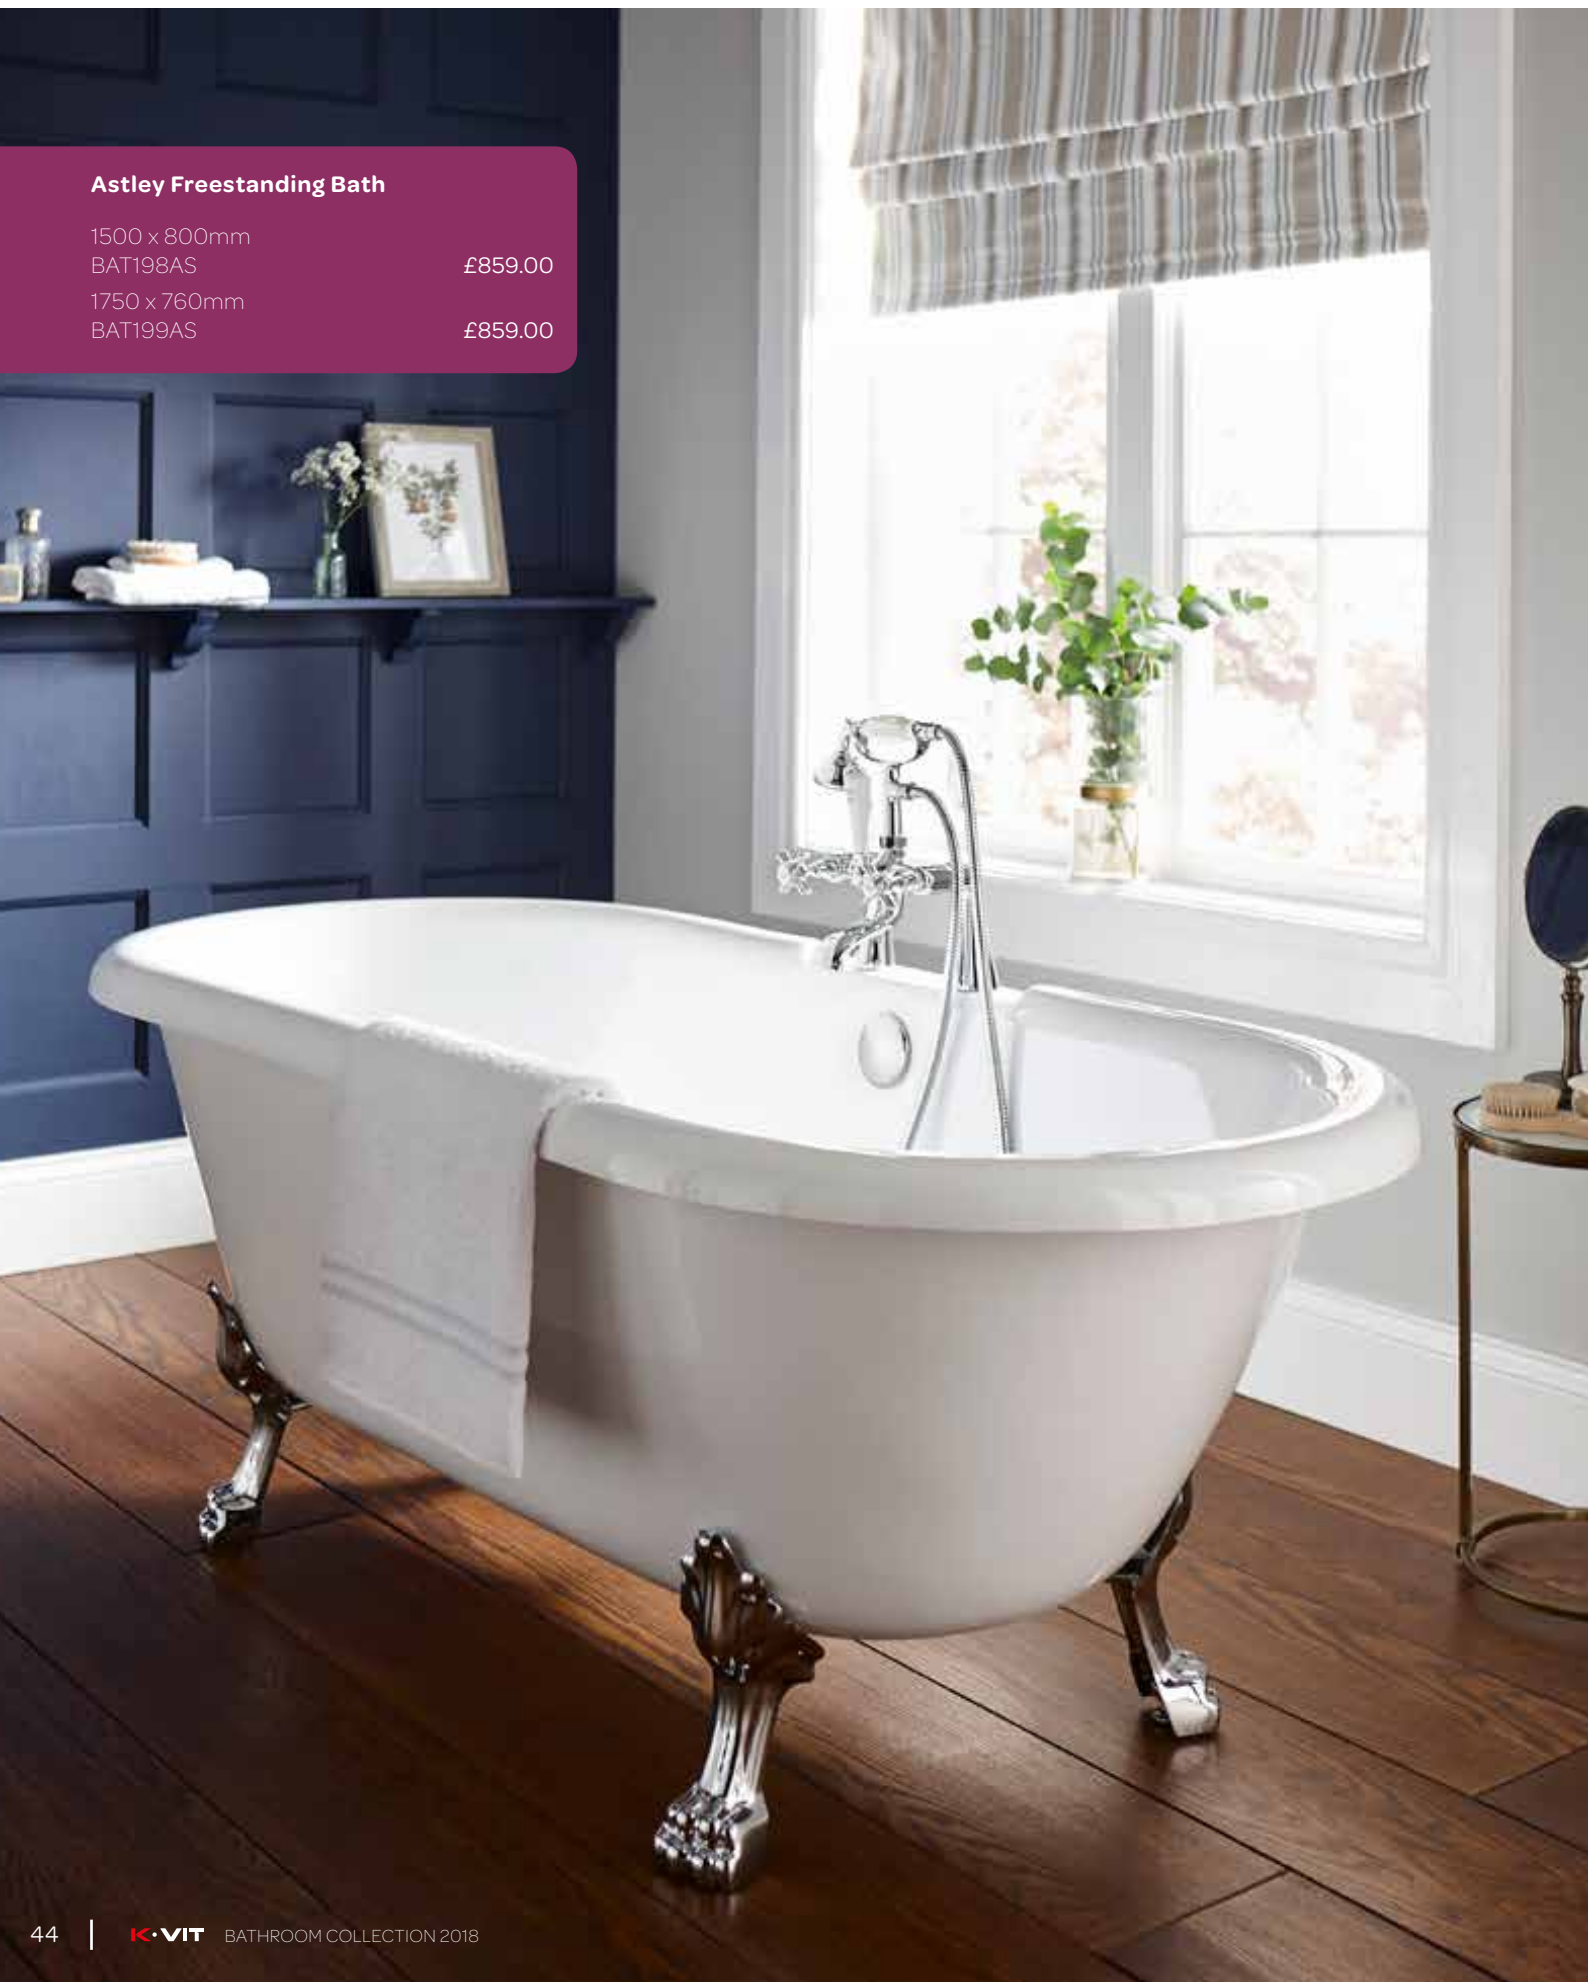

Freestanding Baths

25 25 Year Guarantee

Astley Freestanding Bath

1500 x 800mm

BAT198AS

£859.00

1750 x 760mm

BAT199AS

£859.00

25 Year
Guarantee

Encapsulated
Baseboard

Baths

Formula Offset Corner Bath

1500 x 1040mm

Right Hand

BAT281FO

£341.00

Left Hand (Shown)

BAT280FO

£341.00

Bath Panel

BAT282FO

£113.00

Alpha Grippped Bath