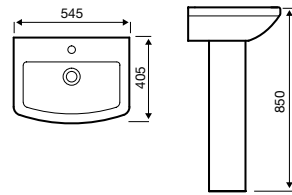

Aspect

Basin