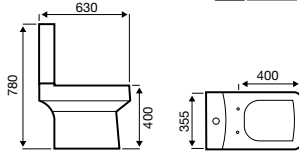

Close Coupled WC