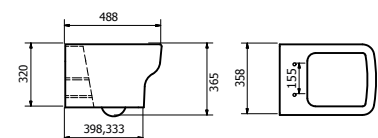

Evoque

Basin

Close Coupled WC

Back to Wall WC

Wall Hung WC

Additional Sanitaryware

Alpha Low Level Cistern

Alpha Low Level WC Pan