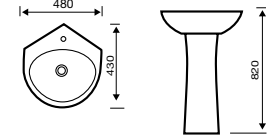

480mm Corner Basin