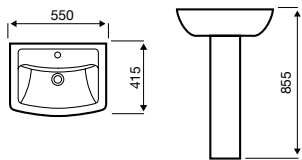

Pure

Basin

Close Coupled WC

Back to Wall WC

Studio

Basin

Close Coupled WC

Lifestyle

550mm 1th Basin

450mm & 500mm 1th Basin

360mm & 450mm 2th Basin

480mm Corner Basin

500mm (a) & 450mm (b) Basin & Semi ped

Close Coupled WC

BTW WC (a) & Comfort Height WC (b)

Back to Wall WC

Comfort Height Back to Wall WC

Milano

Basin

Close Coupled WC

Back to Wall WC

Genoa

Basin

Close Coupled WC

Back to Wall WC

Sicily

Basin

Close Coupled WC

Close to Wall WC

Comfort Height WC

Back to Wall WC

Korsika

Basin

Close Coupled WC

Back to Wall WC

Wall Hung WC