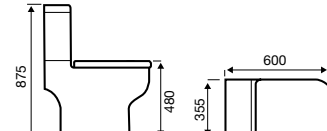

Comfort Height WC