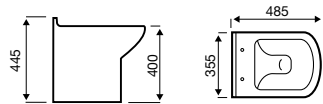

Back to Wall WC