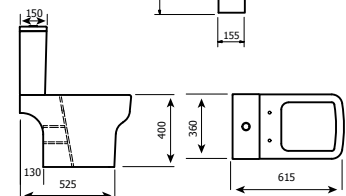

Evoque

Basin

Close Coupled WC

Back to Wall WC

Wall Hung WC

Additional Sanitaryware

Alpha Low Level Cistern

Alpha Low Level WC Pan