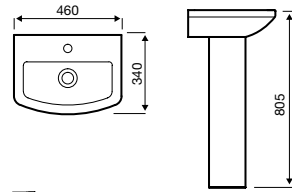

Cloak Basin