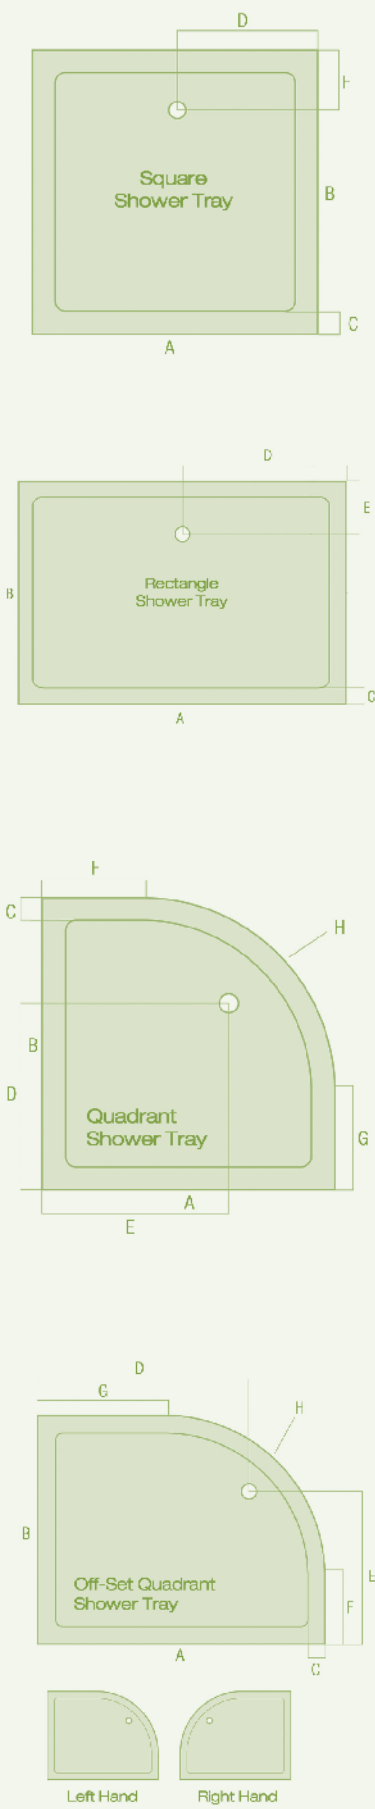

All shower trays include 90mm Fast Flow Waste

Square Trays

700mm KRS0707L	£101.00
760mm KRS7676L	£94.50
800mm KRS0808L	£94.50
900mm KRS0909L	£123.00
1000mm KRS1010L	£164.00

Easy Plumb Kit

For Quadrant Trays KTKQ	£62.00
For Square/Rectangle Trays KTKSR	£62.00
Extension Panel 1200 to 1800mm *required for all trays over 1200mm KTK1800E	£38.00