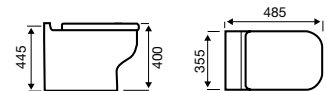

Back to Wall WC