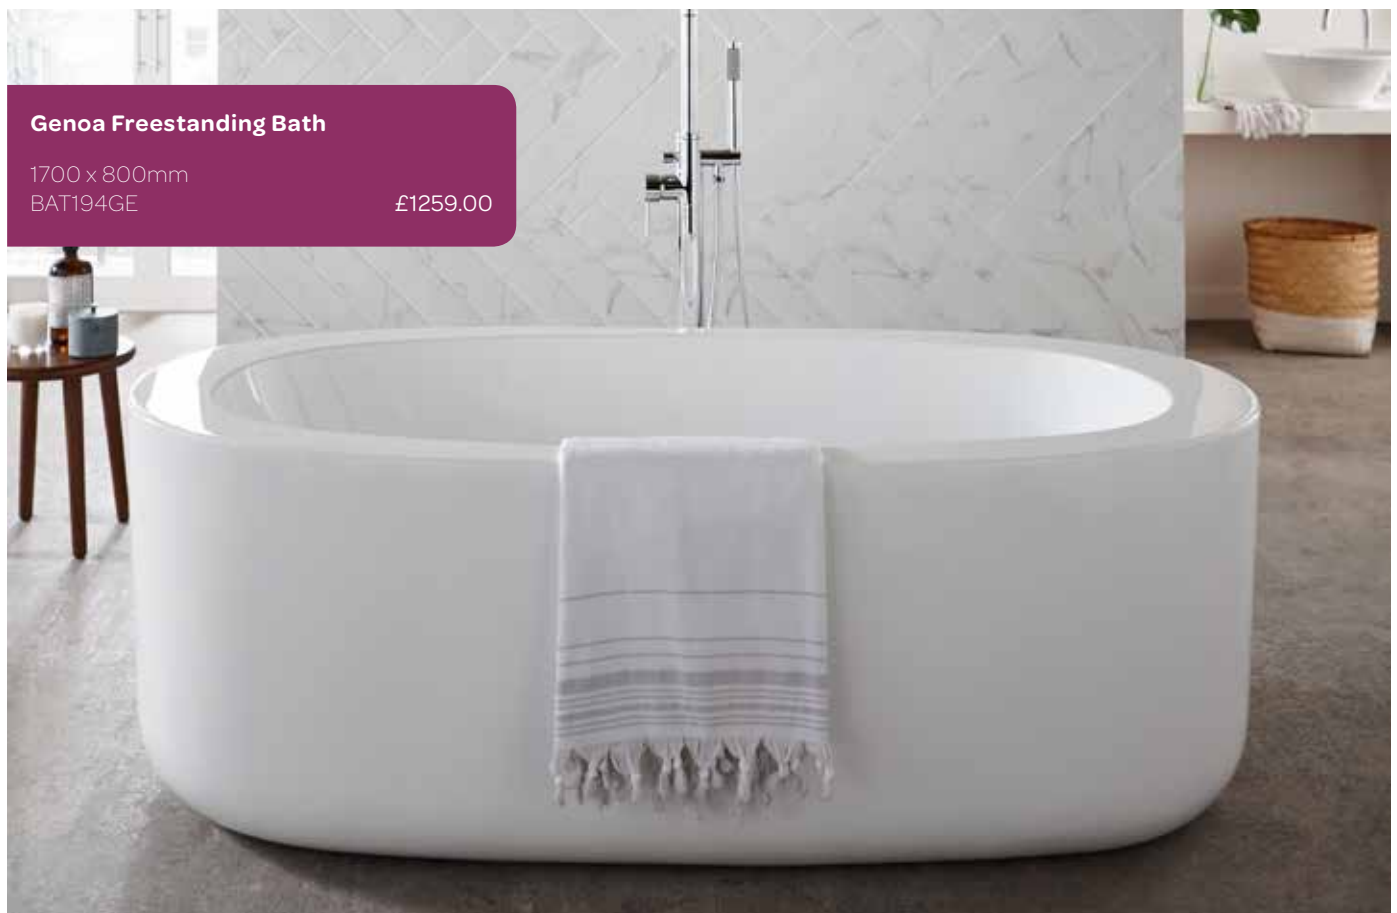

Freestanding Baths

25 Year Guarantee

Pure Freestanding Bath

1700 x 800mm
BAT197PU

£1259.00

Genoa Freestanding Bath

1700 x 800mm
BAT194GE

£1259.00