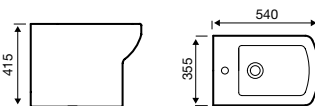

Embrace

Basin

Close Coupled WC

Back to Wall WC

Aspect

Basin

Cloak Basin

Close Coupled WC

Close to Wall WC

Back to Wall WC

Wall Hung WC

Bidet

Code

Basin

Close Coupled WC

Options 600

Basin

Close Coupled WC

Close to Wall WC

Comfort Height WC

Back to Wall WC

Ratio

550mm Basin

450mm Basin

Close Coupled WC

Close to Wall WC

Comfort Height WC

Back to Wall WC

Bidet