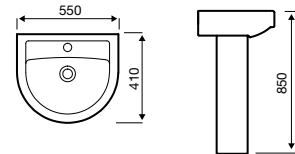

550mm Basin

450mm Basin

Close Coupled WC

Close to Wall WC

Comfort Height WC

Back to Wall WC

Bidet

Pure