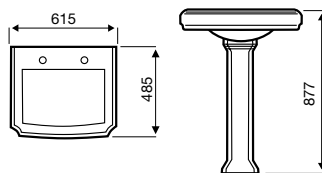

545mm Basin

Close Coupled WC

Close Coupled WC with Corner Cistern

Corner Basin

Astley

Basin

Close Coupled WC

Cloakroom Basins