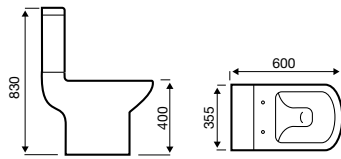

Close Coupled WC