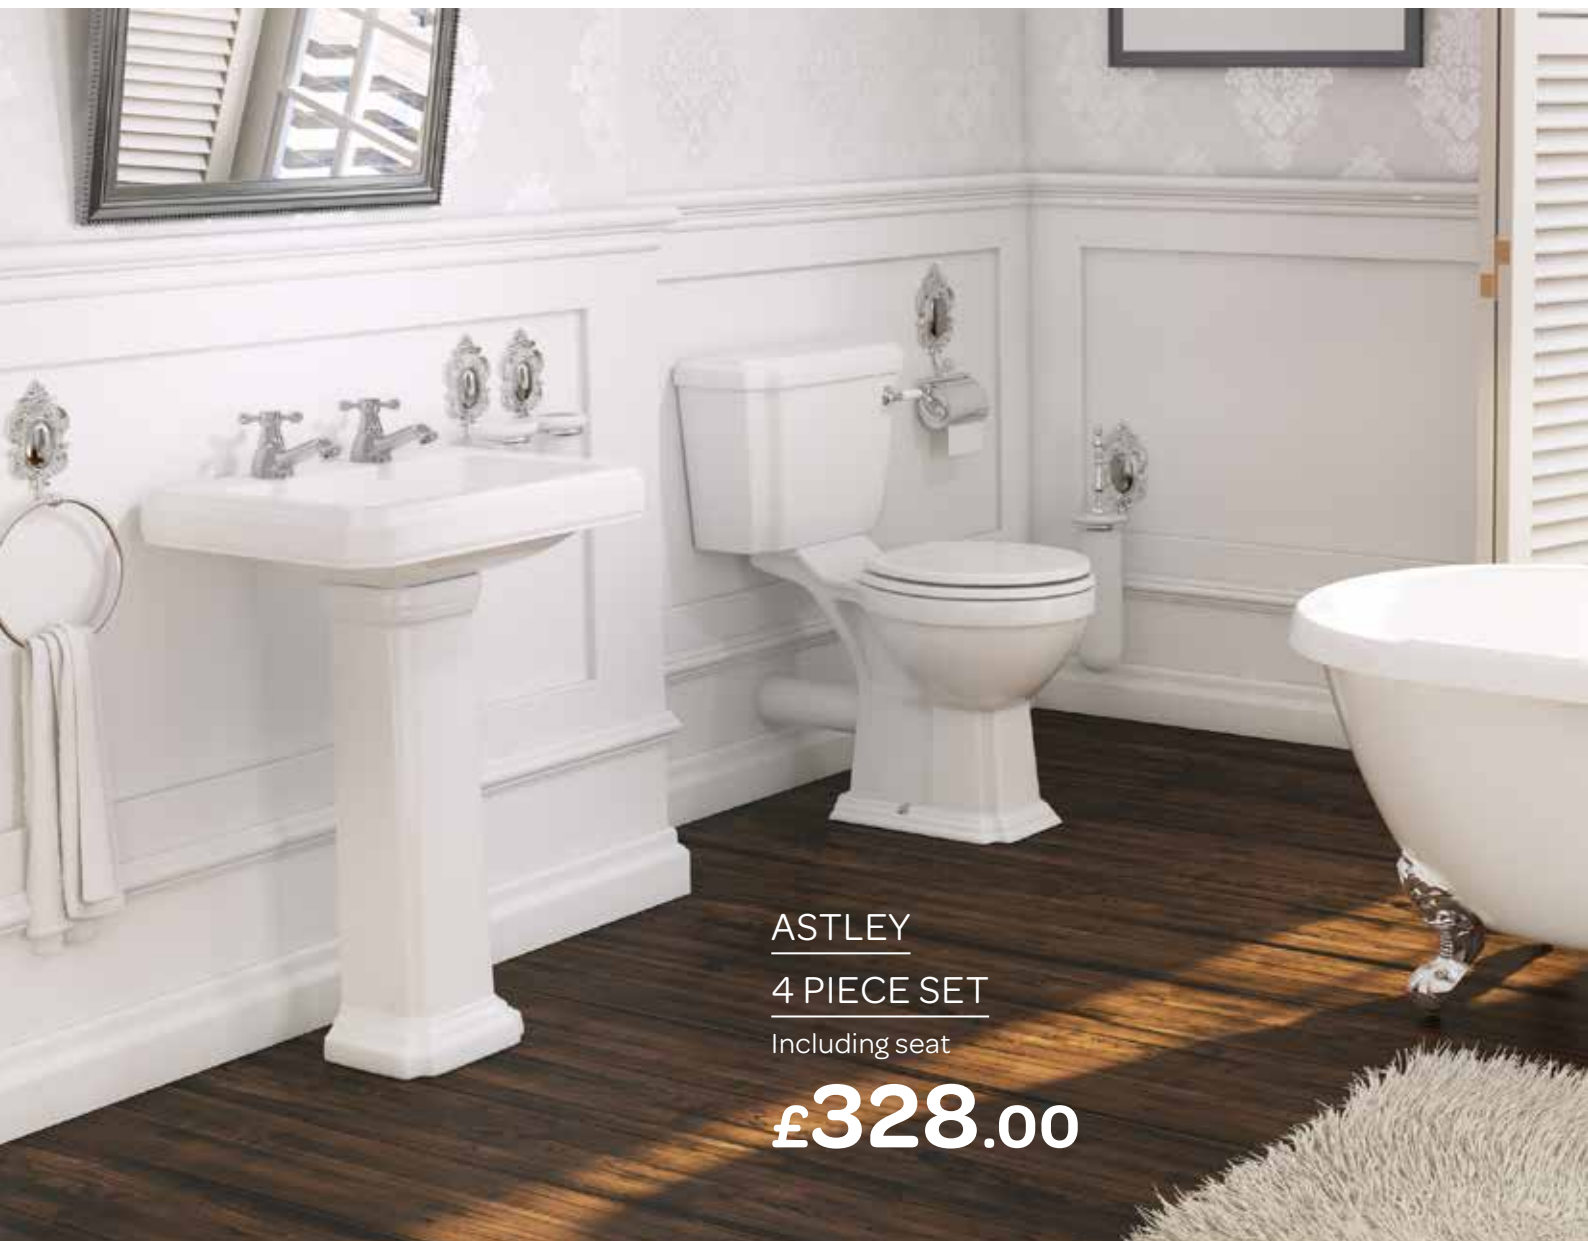

Astley

Soft Close
Seat

Quick Release
Seat

Dual Flush
6L/3L

ASTLEY
4 PIECE SET

Including seat

£328.00