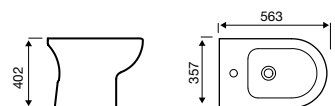

550mm Basin

450mm Basin

Close Coupled WC

Close to Wall WC

Comfort Height WC

Back to Wall WC

Bidet

Pure