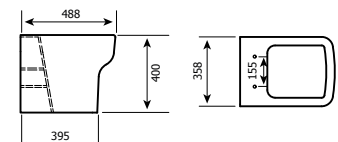

Evoque

Basin

Close Coupled WC

Back to Wall WC

Wall Hung WC

Additional Sanitaryware

Alpha Low Level Cistern

Alpha Low Level WC Pan