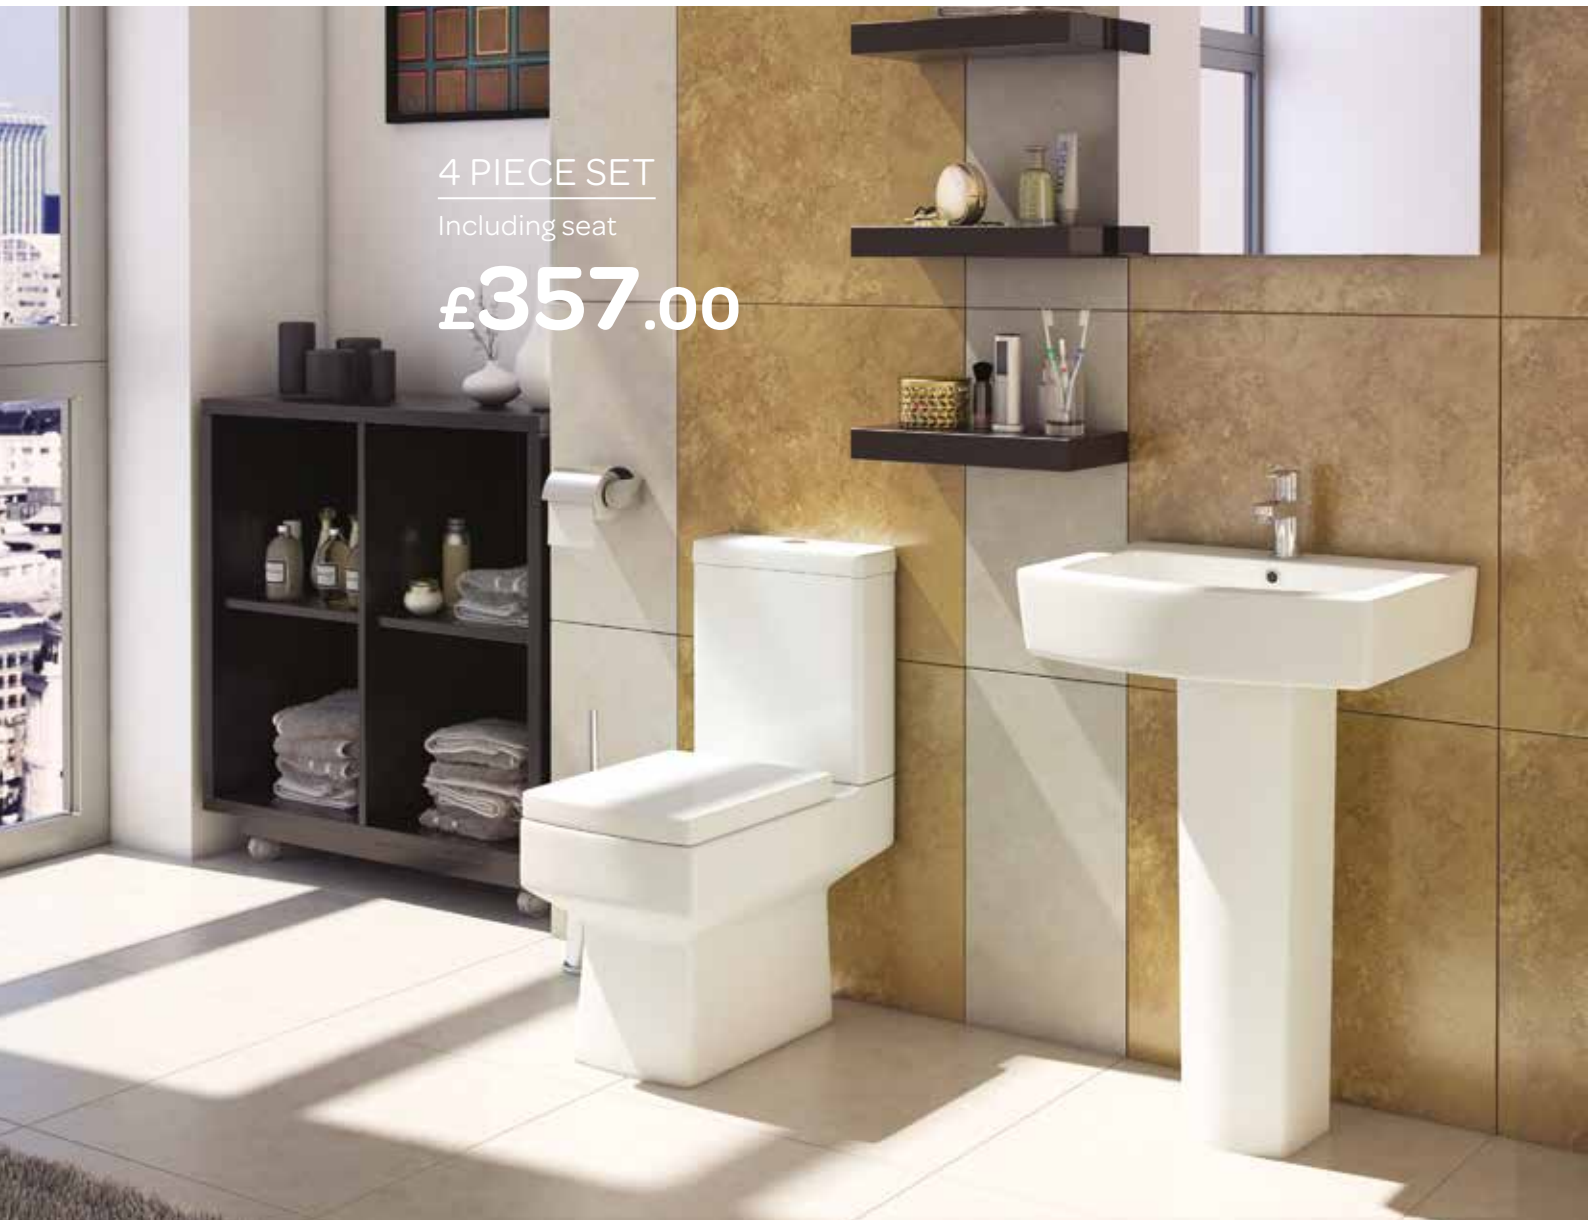

Embrace

Soft Close Seat

Quick Release Seat

Dual Flush 6L/3L

4 PIECE SET

Including seat

£357.00