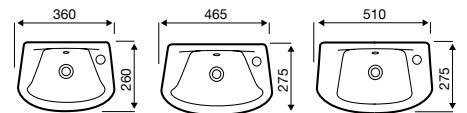

Evoque

Basin

Close Coupled WC

Back to Wall WC

Wall Hung WC

Additional Sanitaryware

Alpha Low Level Cistern

Alpha Low Level WC Pan