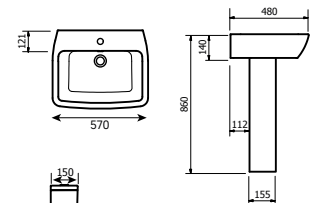

Evoque

Basin