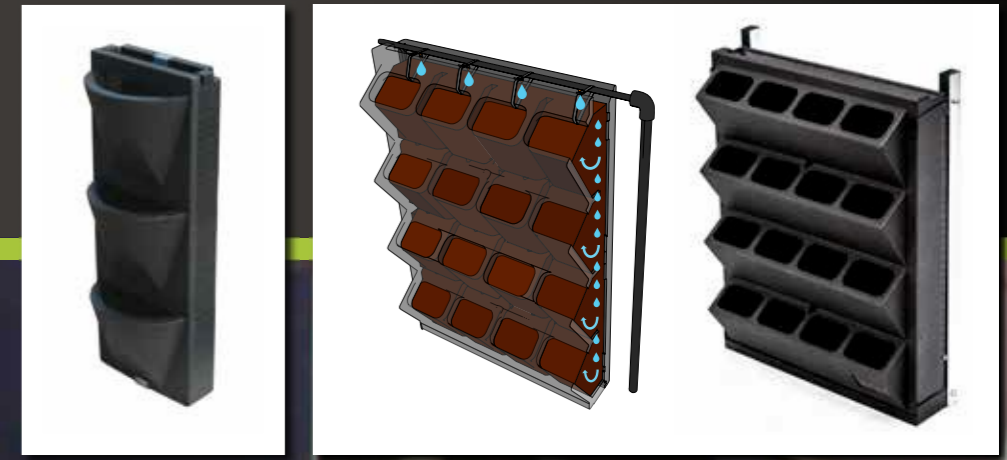

Coast restaurant
Hamburg, DE
Boymann - 90 m²