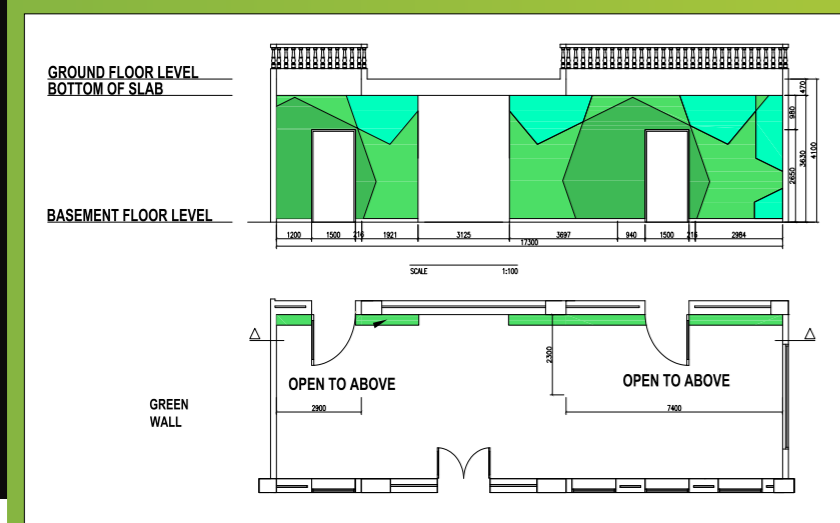

Villa privée - Riyadh, Arabie Saoudite.
Mimaria Awal Architectural Consultants - 75 m²