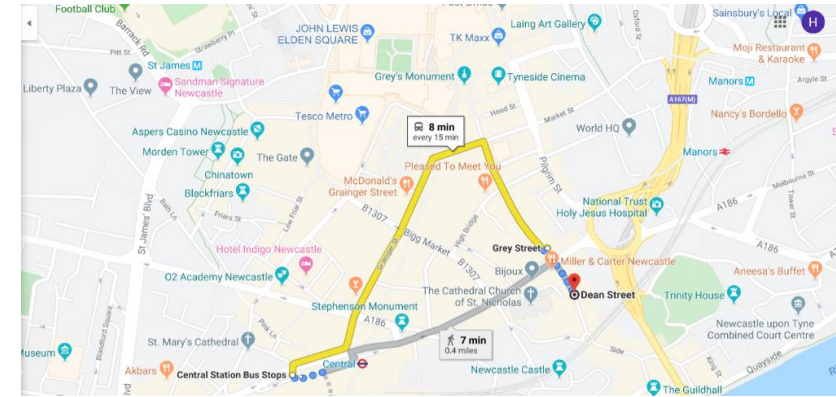

## Directions via Car

Please use the hyperlink below to find out your quickest route to us.

<https://goo.gl/maps/8EBNbdZtVHb641Ck8>

Address: Dean Street, Newcastle NE1 1PG, Phone: 0191 221 0452, Opening hours: Daily 7.00am - 11.59pm

There are 'on street' parking bays right outside. However these are restricted to a maximum of a 1 hour stay with parking meters situated both sides (location number 71034). The cost is £2.00 for the hour. Bays are free after 6.30pm

## Via Train from Newcastle Central Station

Approx 6-10 mins (0.5 mile)

- Exit the station to the right onto Neville Street
- Continue right. This will take you onto Westgate Road
- At the Black Gate Castle, cross over the road and turn left
- Keep right along the Side
- Turn right down the hill onto the Side
- Take first left at the roundabout
- Milburn House is on the left

## Via Metro

Approx 5 mins (0.3 mile) via Grey Street  
(Starting at: **Monument Station**)

- Walk south towards High Friar Lane
- Continue onto Grey Street
- Continue onto Dean Street
- Milburn House is situated on the right-hand side at the bottom of Dean Street next to "The Glasshouse"