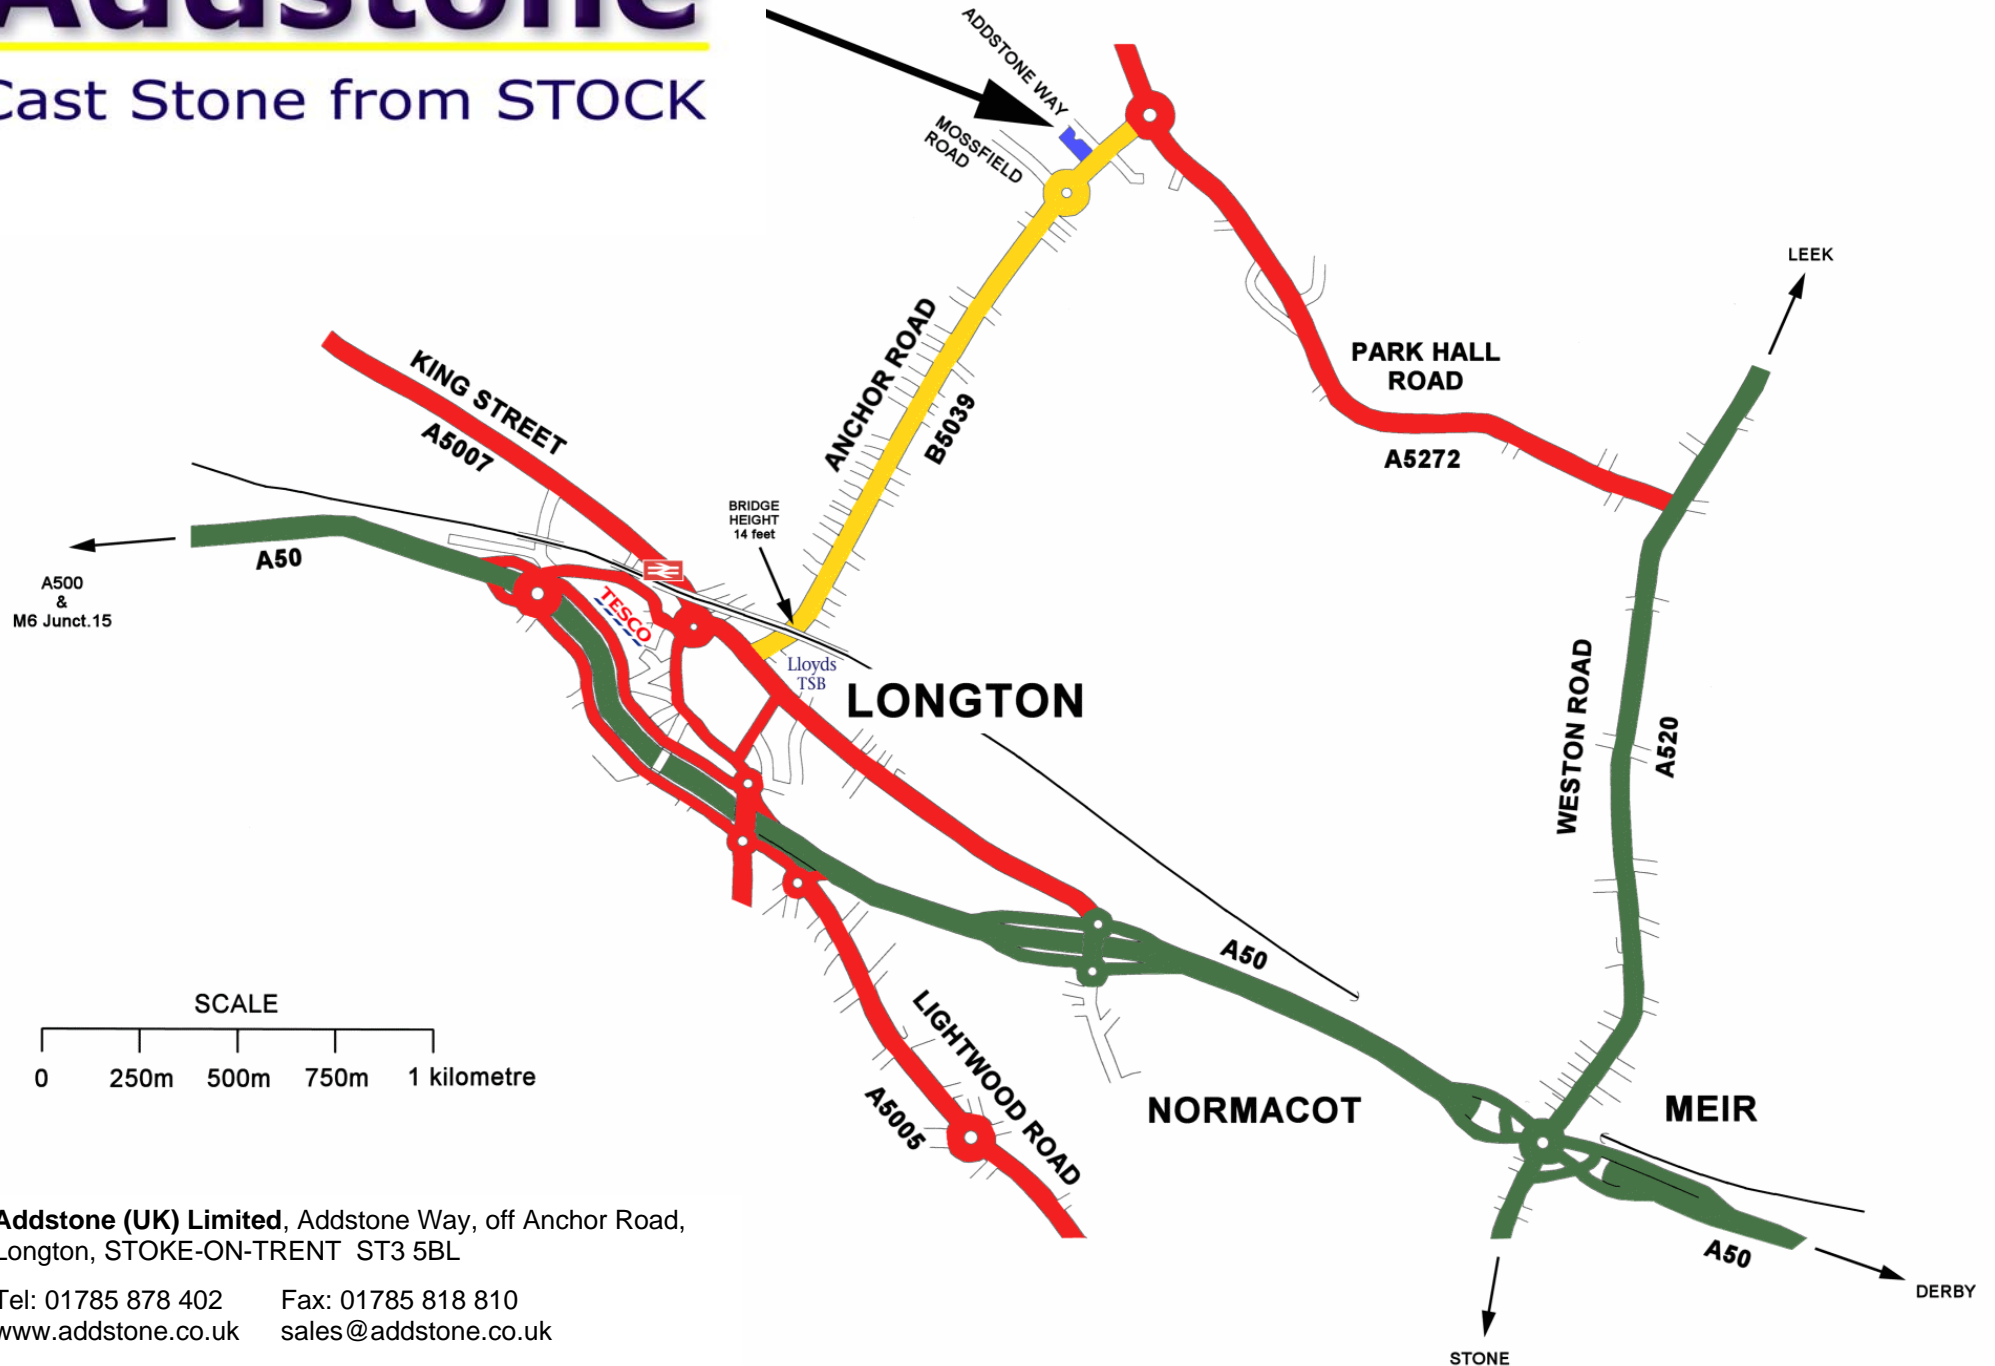

# Addstone<sup>TM</sup>

Cast Stone from STOCK

**Addstone (UK) Limited**, Addstone Way, off Anchor Road,  
Longton, STOKE-ON-TRENT ST3 5BL

Tel: 01785 878 402 Fax: 01785 818 810  
www.addstone.co.uk sales@addstone.co.uk