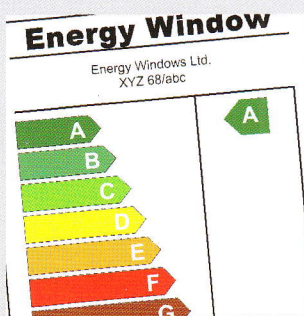

## Product features at a glance:

Low maintenance PVCu profiles with traditional styling

Bespoke balance mechanisms for every window ensuring smooth operation

Tilt open facility to both sashes for ease of cleaning

Decorative horns optional

Optional Georgian bar available as face fixed or glazed-in

Deep bottom rail option available for the period look

Choice of cill sizes available

Systems designed to achieve a Window Energy Rating of Band A