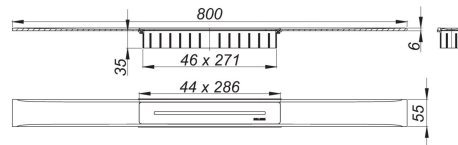

21. November 2019

**DALLMER****shower channel CeraFloor Select anthracite matt, 800 mm**

Product No. **538239**  
 EAN: 4001636538239  
 Discount group: 11

For installation with drain bodies CeraFlex, CeraFlex Plan, CeraFlex vertical, DallFlex, DallFlex Plan, DallFlex vertical and shower underlays DallFlex Floor, DallFlex Floor Plan, DallFlex Wall, DallFlex Wall Plan.

Drainage Strip with engineered precision fall, flush-mounted in the shower area.

Suitable for floor finish of 10 – 32 mm and wall finish of 12 – 24 mm (including adhesive), length can be adjusted by one millimeter.

specification:

- cover plate
- accessories for installation and positioning
- temporary blanking plate

material:

304 stainless steel, 6 mm solid, load class K 3 (300 kg), PVD coating in anthracite matt

Ordering CeraFloor Select:

Please order drain body DallFlex or shower underlay DallFlex Floor/Wall + shower channel CeraFloor Select as two components.

Product No.	Description	Dimensions
537157	Drain body CeraFlex Plan, DN 40	DN 40
537164	Drain body CeraFlex vertical, DN 50	DN 50
537140	Drain body CeraFlex, DN 50	DN 50
539304	Drain body DallFlex EPS assembled, DN 50	DN 50
539311	Drain body DallFlex Plan EPS assembled, DN 40	DN 40
539014	Drain body DallFlex Plan, DN 40	DN 40