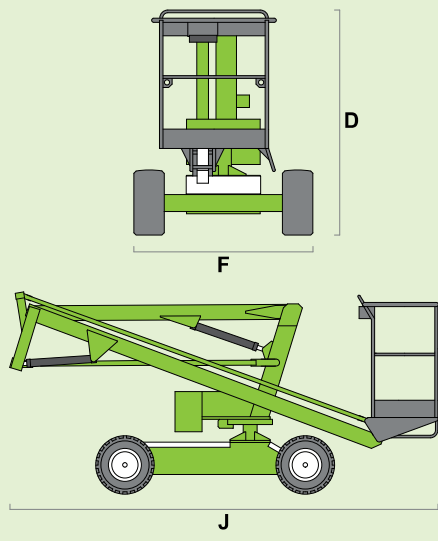

nifty lift

HR10

(A)

10m
33ft

(B)

8m
26ft 6in

(C)

4.5m
15ft

200kg
440lbs

1.1m x 0.65m
3ft 7in x 2ft 2in

(D)

2m
6ft 7in

(F)

1.5m
4ft 11in

(J)

4.25m
13ft 11in

3.4km/h
2.1mph

4.2m
13ft 9in

25%
14°

2200kg
4850lbs

AJ Access Platforms
 Pill Way
 Severn Bridge Industrial Estate
 Caldicot
 South Wales
 NP26 5PU
 Email: sales@accessplatforms.com
 Tel: 01291 421155

IS-101