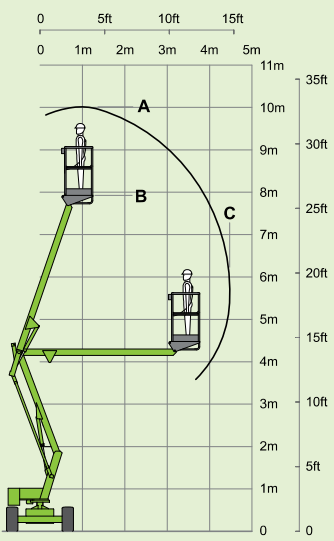

nifty lift

HR10

(A)

10m
33ft

(B)

8m
26ft 6in

(C)

4.5m
15ft

200kg
440lbs

1.1m x 0.65m
3ft 7in x 2ft 2in

(D)

2m
6ft 7in

(F)

1.5m
4ft 11in

(J)

4.25m
13ft 11in

3.4km/h
2.1mph

4.2m
13ft 9in

25%
14°

2200kg
4850lbs

AJ Access Platforms
 Pill Way
 Severn Bridge Industrial Estate
 Caldicot
 South Wales
 NP26 5PU
 Email: sales@accessplatforms.com
 Tel: 01291 421155

IS-101