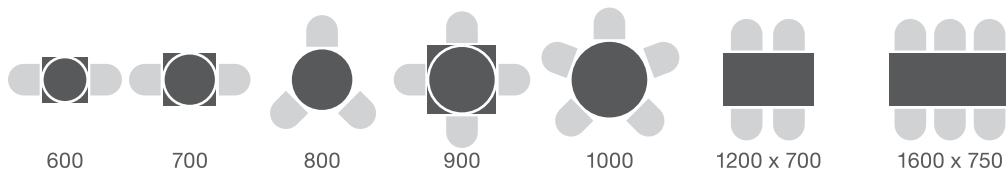

3. Choose your table top size

Recommended seating for bar/casual