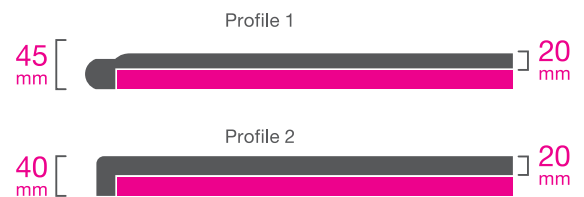

No minimum order requirement for table tops – choose as many of each shape, size and colour as you need.

Please speak to us direct for a personalised quotation.

Table bases can be sourced upon request. Minimum order of 10 items for table bases.

## Edge Profiles