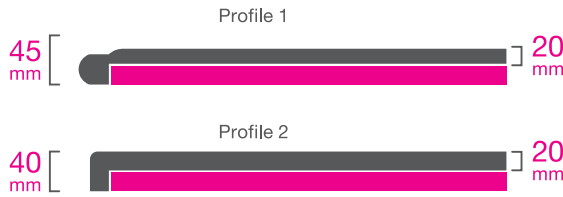

01204 380 780

1. Choose your table top edge detail