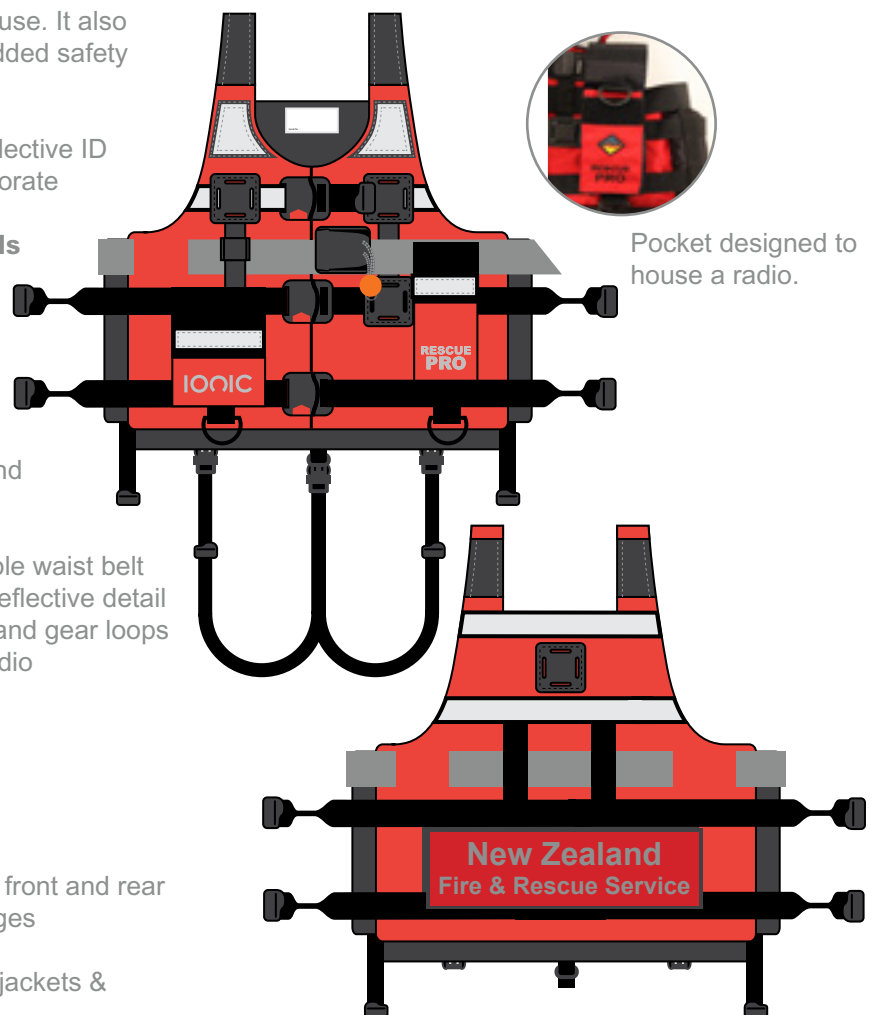

IONIC®

Rescue PRO Buoyancy Aid

Product Specification

The Rescue Pro was specially developed for the emergency rescue services, and is the ultimate technical rescue PFD for all types of water borne operations. Manufactured using a hard wearing, durable rip-stop fabric it comes with many features and is certified to the latest ISO standard.

The Rescue Pro has one of the highest buoyancy levels compared with other brands on the market, which means the rescuer will sit higher in the water during use. It also fitted with twin removable crotch straps for added safety and is supplied in a mesh stowage bag.

The Rescue Pro has the facility to retro fit reflective ID badges ensuring maximum visibility and corporate identity.

Rescue Pro - the choice of professionals

Key Features

- Design Registered
- Up to 140N of inherent buoyancy
- Heavy duty 600D Ripstop outer shell
- PU super soft foam integral buoyancy
- Foam side panels for added protection and secure fit
- Built in quick release harness
- Twin side adjustment straps and adjustable waist belt
- Padded adjustable shoulder straps with reflective detail
- 2 x pocket with Velcro closure, drainage and gear loops
 - Left side pocket designed to house a radio
- Lash tabs - 3 x front and 1 x rear
- Karabiner park and release system
- 2 x front mounted gear loops
- Fastening buckle protective covers
- 2 x whistle clips
- 2 x fitted removable crotch straps
- Solas approved reflective panels on both front and rear
- Velcro panel on rear for reflective ID badges
- Internal printed ID panel
- Certified ISO EN:12402-5 (Specialist Lifejackets & Buoyancy Aids)

Available Sizes

S/M (80-100CM),
L/XL (100-110CM)
2XL/3XL (110-130CM)

Quick release system which houses the karabiner when not in use.

Quick release safety harness system

Pocket designed to house a radio.

Further Information