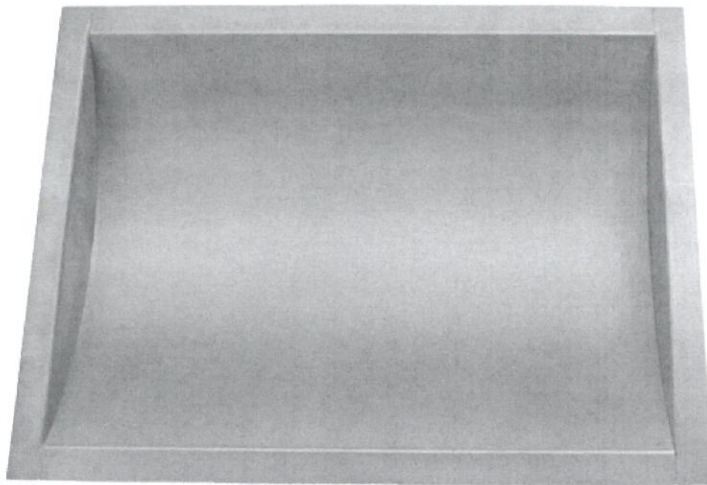

Cash Scoop

- Curved transaction tray with a clear pass through of 290mm wide & 40mm deep
- Ideally for use with indoor counters
- This tray is suitable for handling documents up to A4 and cash
- Manufactured from brushed stainless steel
- Suggested counter aperture of 300mm wide by 245mm deep