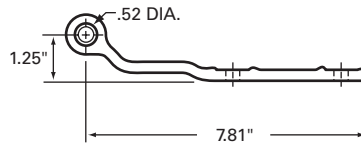

FLEET NUMBER: 015-208
REPLACEMENT FOR: GREAT DANE N/S ALUM. HINGE
REPLACEMENT FOR: 31801018

015-440