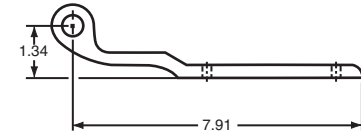

FLEET NUMBER: 015-525
REPLACEMENT FOR: PINES 2.62" ALUM. HINGE
REPLACEMENT FOR: AE54111 & REB0395

015-550