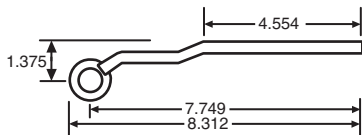

FLEET NUMBER: 015-500
REPLACEMENT FOR: MONON HINGE ALUM. 4"
REPLACEMENT FOR: EDO45004-01

015-525