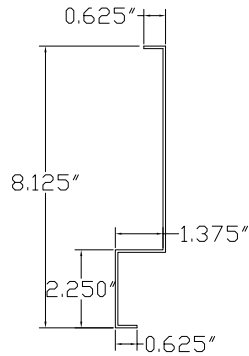

FLEET NUMBER: 015-754
REPLACEMENT FOR: MORGAN UPPER HEADER - GUTTER
REPLACEMENT FOR: 1121823

015-805