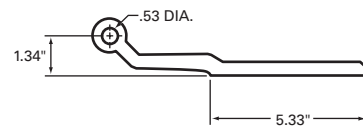

015-207

FLEET NUMBER: 015-207
REPLACEMENT FOR: GREAT DANE N/S ALUM. HINGE
REPLACEMENT FOR: 42500813

015-208

FLEET NUMBER: 015-208
REPLACEMENT FOR: GREAT DANE N/S ALUM. HINGE
REPLACEMENT FOR: 31801018

015-440