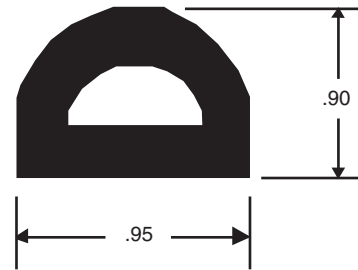

015-201

FLEET NUMBER: 015-201
REPLACEMENT FOR: GREAT DANE HINGE PIN
REPLACEMENT FOR: 44573

015-205

FLEET NUMBER: 015-205
REPLACEMENT FOR: GREAT DANE HINGE ALUM. 8"
REPLACEMENT FOR: 08206

015-206

FLEET NUMBER: 015-206
REPLACEMENT FOR: GREAT DANE GASKET X FT.
REPLACEMENT FOR: 47000