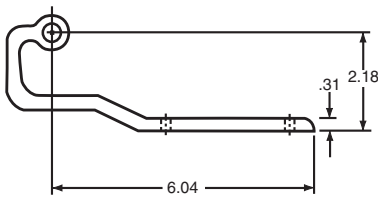

FLEET NUMBER: 015-207
REPLACEMENT FOR: GREAT DANE N/S ALUM. HINGE
REPLACEMENT FOR: 42500813

015-208