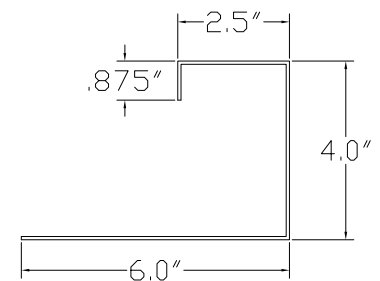

FLEET NUMBER: 015-576
REPLACEMENT FOR: STOUGHTON 2.68" ALUM HINGE
REPLACEMENT FOR: 04-86386

015-700

FLEET NUMBER: 015-700
REPLACEMENT FOR: TRAILMOBILE HINGE PIN
REPLACEMENT FOR: 515-12-13

015-750

FLEET NUMBER: 015-750
REPLACEMENT FOR: MORGAN 3" ALUM. HINGE
REPLACEMENT FOR: 004161

015-752