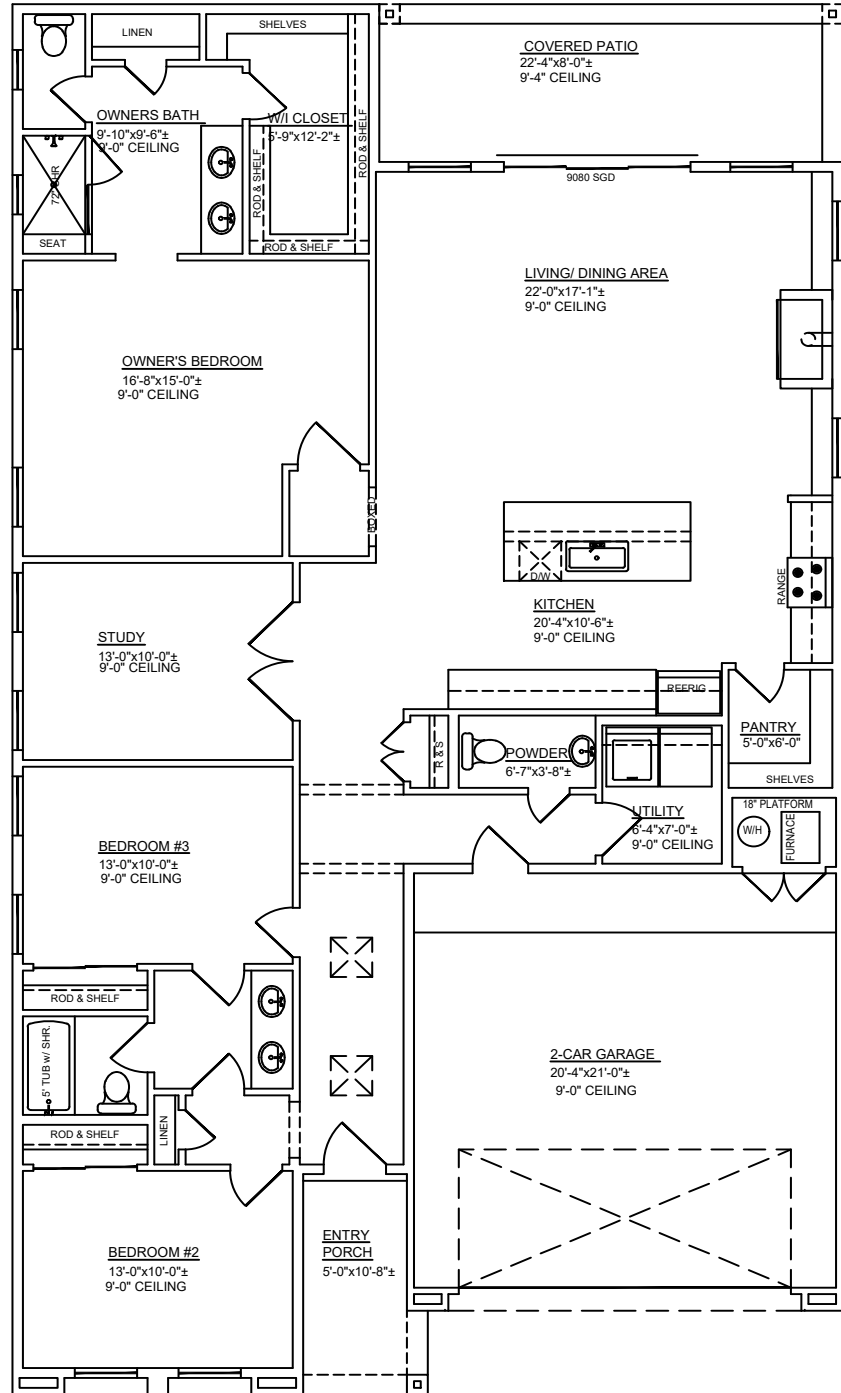

Lobo

2009 Square Feet

PRELIMINARY

5.6.2021

All square footage is approximate. Renderings are conceptions and may vary slightly from actual home. Windows may vary with exterior design. Homes may be built reverse of plans shown, depending on site conditions. Minor architectural changes may be made from time to time at the option of the builder. Model homes may feature upgrade options at additional expense. Pricing, included features and available floor plans subject to change without notice or obligation. Please consult your Sales Professional for details.