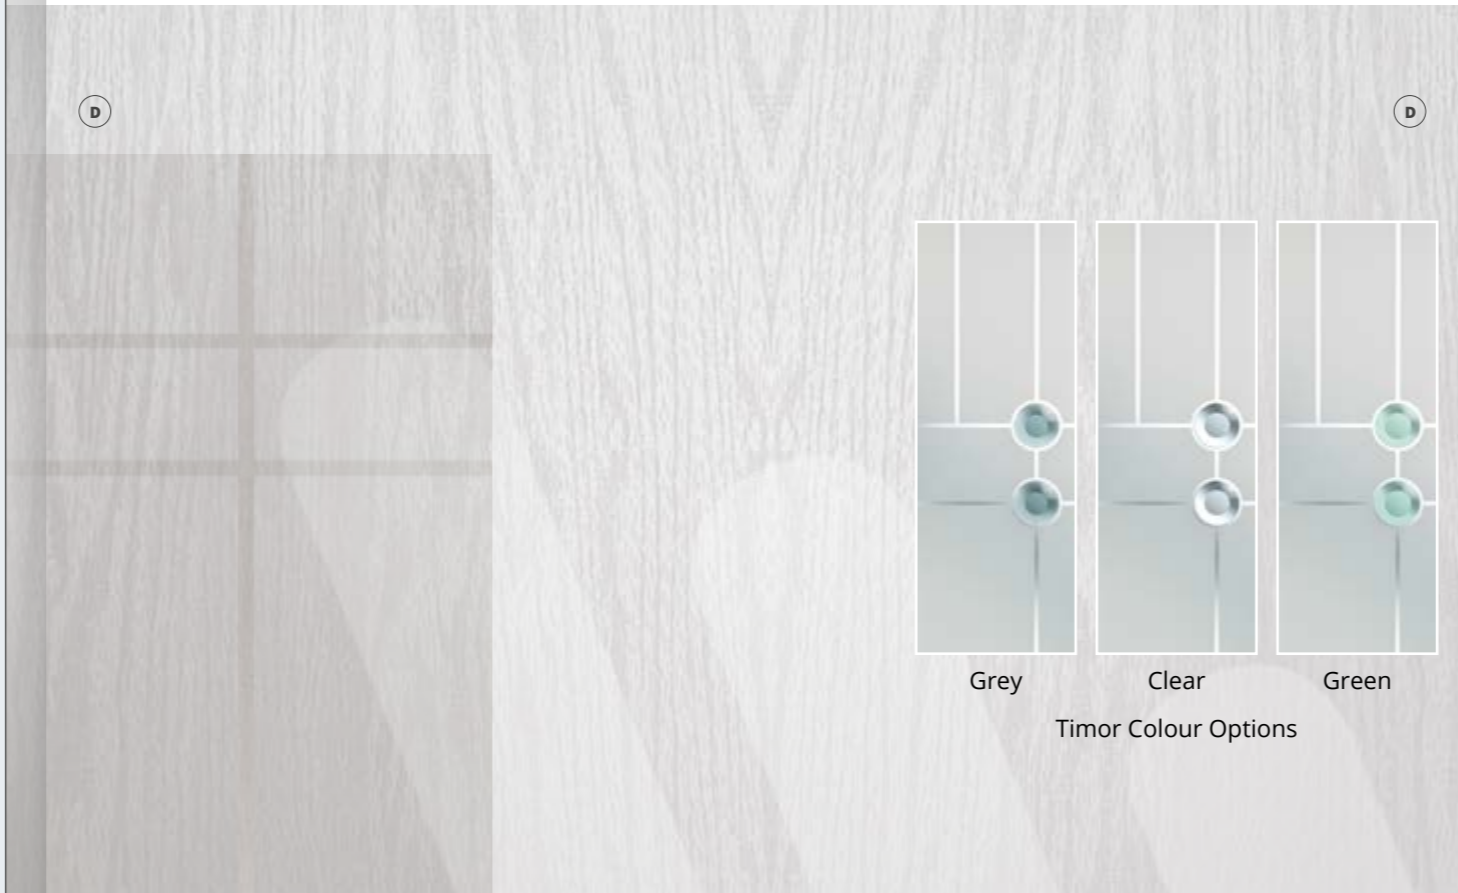

JOWETT 2

ⓓ

ⓓ

Grey

Clear

Green

Timor Colour Options

SEVILLE 2

Door available as flat or grooved (cottage) faced.
Door featured is a Lead Jowett 2 with Sandblasted Linear Glass,
Silver Drip Bar, Heritage Lock and Inline Stainless Steel Bar Handle.

Door available as flat or grooved (cottage) faced.

Door featured is a Granite Seville 2 with Blue Timor Glass,
Silver Drip Bar and Off-Set Stainless Steel Handle.

Sandblasted Linear ⓓ

Sandblasted Mia ⓓ

Tahoe ⓓ

Red

Green

Black

Blue

Purple

Tahoe
Colour
Change
Options

Abstract ⓧ

Reflections ⓧ

Barite ⓓ

Jet ⓓ

ⓓ Double Glazed

ⓧ Triple Glazed