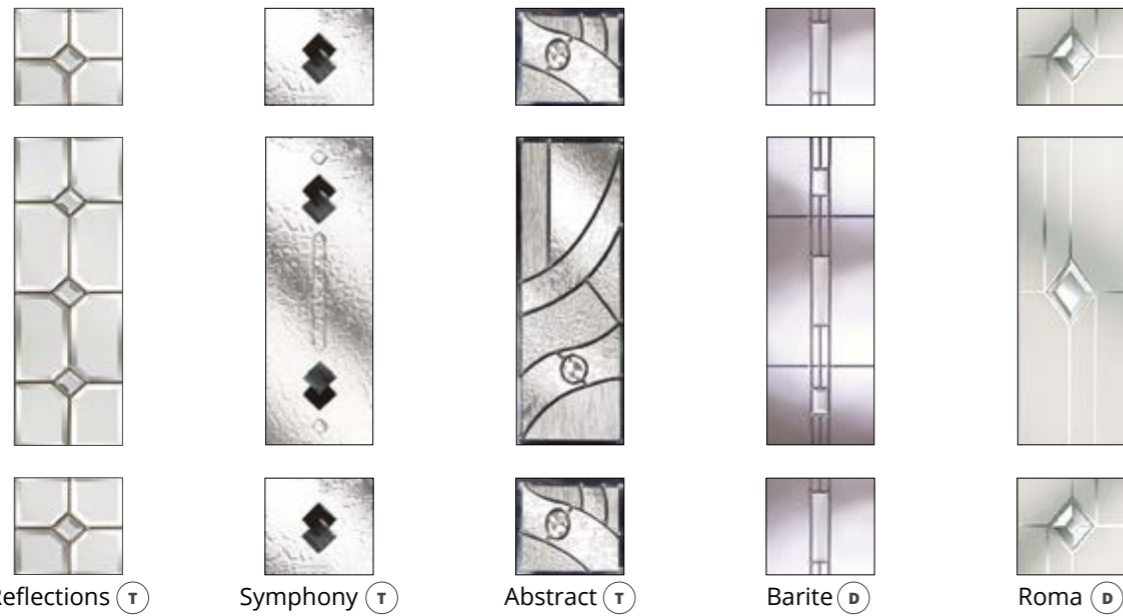

# HANSA 3

Door available as flat or grooved (cottage) faced.  
Door featured is a Borolo Firenze 3 with Red Diamond Glass, Silver Drip Bar and Off-Set Stainless Steel Bar Handle.

Colour Change Options

Door featured is an Toasted Almond Hansa 4 with Tahoe Glass, Silver Drip Bar and Off-Set Stainless Steel Bar Handle.