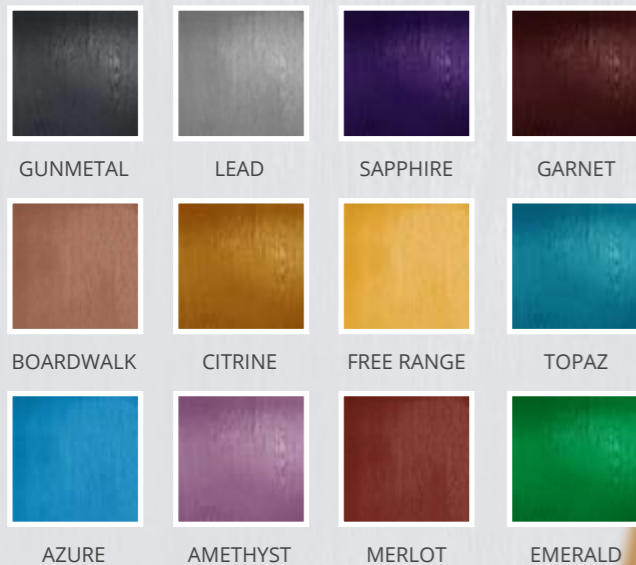

Matrix ⓓ

Sandblasted Linear ⓓ

Sandblasted Tahoe Blue ⓓ

Sandblasted Ellie ⓓ

Sandblasted Mia ⓓ

# A Colourful **FUTURA** is here

## DOOR & FRAME COLOURS

Seven standard colours catering for most preferences and aesthetic appeal.

## VIBRANT VARIATIONS

Got a particular colour in mind? Enhance your entrance with a choice of vibrant, modern door colours all of which can be supplied with colour matched frames and coloured edge banding.