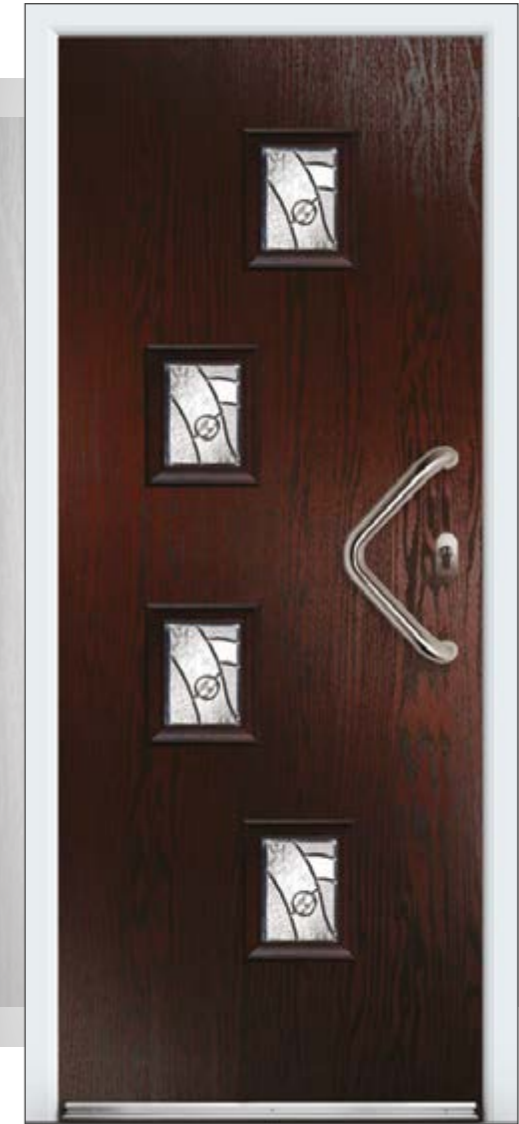

DORETTI 4

Door available as flat or grooved (cottage) faced.

Palopo glass is available in a number of colour options.

Ask for details.