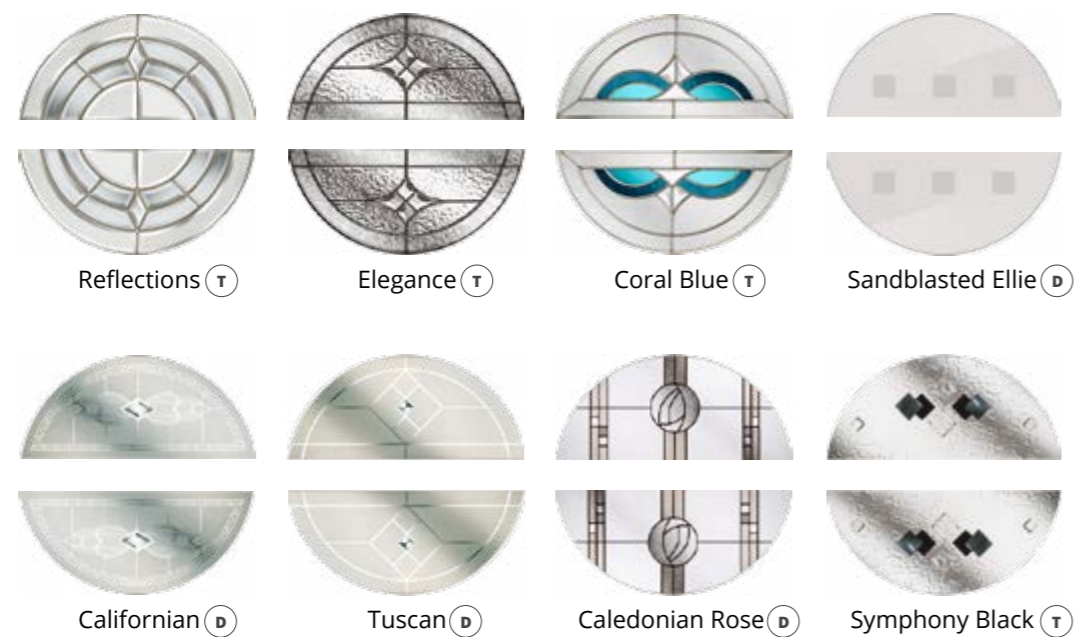

ⓓ Double Glazed Ⓣ Triple Glazed