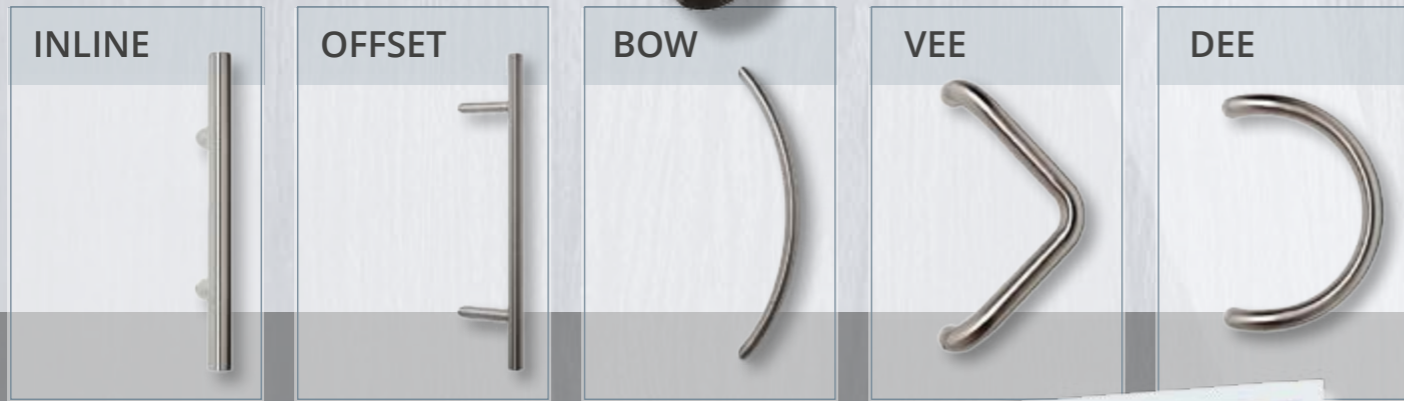

## AV2 LOCK

The **AV2** is similar to the Heritage lock except that the cylinder is positioned at mid-rail height.

The **AV2** is also a multi-point locking system with a slam-shut operation and similarly from the inside and outside the lock is key operated. The AV2 lock is best suited where traditional lever/lever or lever/pad handles are preferred.

## KEYWIND LOCK

A multi-point lock with the cylinder positioned at mid-rail height. The lock is operated from the inside and outside with a key-wind operation.

# Contemporary **BAR** Handles

In addition to our more traditional lever handle shown opposite, the **ELITE MODERN Collection** introduces **Brushed Stainless Steel Bar Handles** designed to enhance the look of the modern home and create a stunning, contemporary entrance.