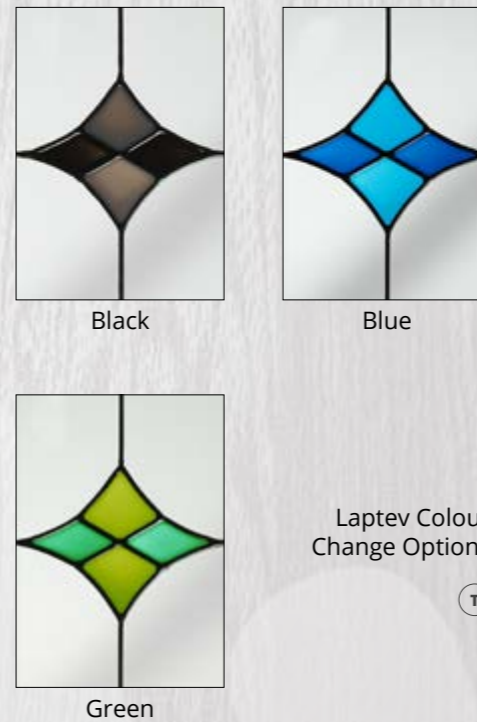

Door available as flat or grooved (cottage) faced.

Door featured is a White Aruba 1 with Red Laptev Glass, Silver Drip Bar and Off-Set Stainless Steel Bar Handle.