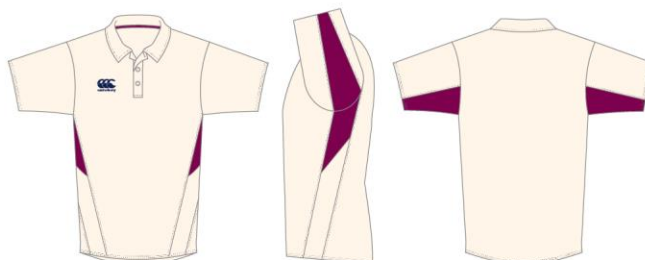

769 Navy

989 Black

MENS: E52 3407 SIZES: XS - 4XL

- 88% Polyester, 12% Spandex Ripstop
- Embroidered CCC logo 904 lower
- Y-fold waistband for stay-in-place fit
- Darted front and back for improved fit & stretch gusset

ADVANTAGE SHORT

001 White

989 Black

760 Royal

468 Flag Red

769 Navy

MENS: E52 3487 SIZES: XS - 4XL
JUNIOR: E72 3487 AGES: 6-14

- 100% Polyester
- Embroidered CCC logo 904 lower
- Elasticated waist with internal drawcord
- Stretch gusset and side panel

CRICKET SHIRT

VAPODRI

060 Forest

060 Maroon

031 Cream

070 Navy

MENS: E53 3784 SIZES: XS - 4XL
 JUNIOR: E73 3784 AGES: 6-14

- 100% Polyester, 130gsm
- Vapodri technology
- Self fabric collar and placket
- Printed navy CCC 904 lower logo