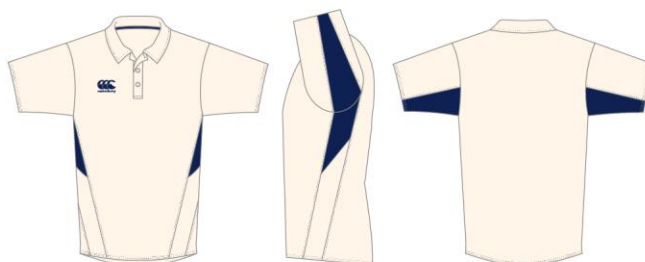

ADVANTAGE SHORT

001 White

989 Black

760 Royal

468 Flag Red

769 Navy

MENS: E52 3487 SIZES: XS - 4XL
JUNIOR: E72 3487 AGES: 6-14

- 100% Polyester
- Embroidered CCC logo 904 lower
- Elasticated waist with internal drawcord
- Stretch gusset and side panel

CRICKET SHIRT

VAPODRI

060 Forest

060 Maroon

031 Cream

070 Navy

MENS: E53 3784 SIZES: XS - 4XL
 JUNIOR: E73 3784 AGES: 6-14

- 100% Polyester, 130gsm
- Vapodri technology
- Self fabric collar and placket
- Printed navy CCC 904 lower logo

CRICKET OVERSHIRT

031 Cream

MENS: E55 3362 SIZES: XS - 4XL
 JUNIOR: E75 3362 AGES: 6-14

- 100% Polyester
- Printed navy CCC 904 lower logo
- Self fabric v-neck collar

CRICKET TROUSER

VAPODRI

031 Cream

MENS: E51 2620 SIZES: XS - 4XL
 JUNIOR: E71 2620 AGES: 6-14