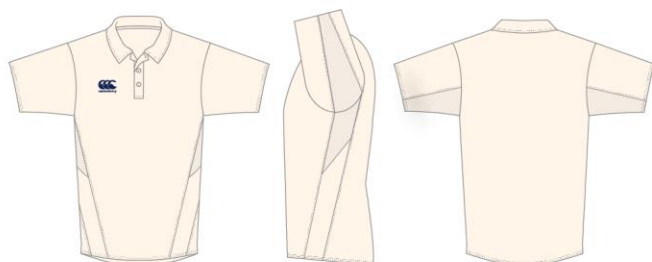

ADVANTAGE SHORT

001 White

989 Black

760 Royal

468 Flag Red

769 Navy

MENS: E52 3487 SIZES: XS - 4XL
JUNIOR: E72 3487 AGES: 6-14

- 100% Polyester
- Embroidered CCC logo 904 lower
- Elasticated waist with internal drawcord
- Stretch gusset and side panel

CRICKET SHIRT

VAPODRI

060 Forest

060 Maroon

031 Cream

070 Navy

MENS: E53 3784 SIZES: XS - 4XL
 JUNIOR: E73 3784 AGES: 6-14

- 100% Polyester, 130gsm
- Vapodri technology
- Self fabric collar and placket
- Printed navy CCC 904 lower logo

CRICKET OVERSHIRT

031 Cream

MENS: E55 3362 SIZES: XS - 4XL
 JUNIOR: E75 3362 AGES: 6-14

- 100% Polyester
- Printed navy CCC 904 lower logo
- Self fabric v-neck collar

CRICKET TROUSER

VAPODRI

031 Cream

MENS: E51 2620 SIZES: XS - 4XL
 JUNIOR: E71 2620 AGES: 6-14