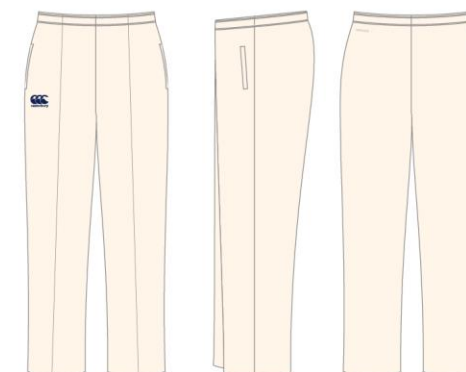

ADVANTAGE SHORT

001 White

989 Black

760 Royal

468 Flag Red

769 Navy

MENS: E52 3487 SIZES: XS - 4XL
JUNIOR: E72 3487 AGES: 6-14

- 100% Polyester
- Embroidered CCC logo 904 lower
- Elasticated waist with internal drawcord
- Stretch gusset and side panel

CRICKET SHIRT

VAPODRI

060 Forest

060 Maroon

031 Cream

070 Navy

MENS: E53 3784 SIZES: XS - 4XL
 JUNIOR: E73 3784 AGES: 6-14

- 100% Polyester, 130gsm
- Vapodri technology
- Self fabric collar and placket
- Printed navy CCC 904 lower logo

CRICKET OVERSHIRT

031 Cream

MENS: E55 3362 SIZES: XS - 4XL
 JUNIOR: E75 3362 AGES: 6-14

- 100% Polyester
- Printed navy CCC 904 lower logo
- Self fabric v-neck collar

CRICKET TROUSER

VAPODRI

031 Cream

MENS: E51 2620 SIZES: XS - 4XL
 JUNIOR: E71 2620 AGES: 6-14

- 100% Polyester Pique, 250gsm
- Printed navy CCC 904 lower logo

PRO DRY T-SHIRT

VAPODRI

989 Black Tonal

769 Navy Tonal

MENS: E54 7534 SIZES: XS - 4XL

- 100% Polyester
- Reflective CCC logo 904 lower
- Vapodri technology
- Off-set side seams for reduced abrasion