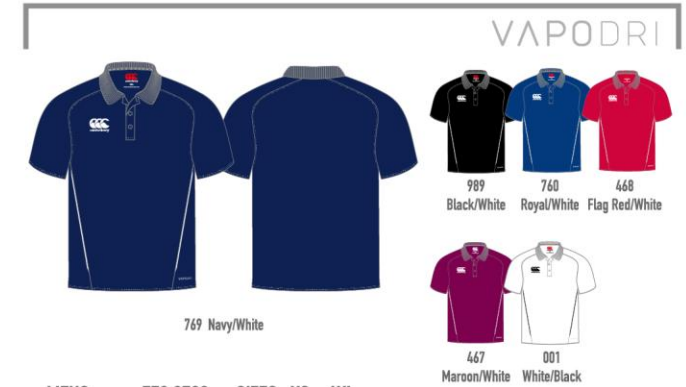

TEAM DRY T-SHIRT

769 Navy/White

MENS: E54 6667 SIZES: XS - 4XL
 JUNIOR: E74 6667 AGES: 6 - 14 Only in Black, Navy, Royal, Flag Red & White
 WOMENS: E64 6667 SIZES: 6 - 18 Only in Black & Navy

- 100% Polyester
- Embroidered CCC 904 lower logo
- Vapodri technology
- Off set side seams for reduced abrasion
- White or black synthetic piped detail

TEAM DRY POLO

769 Navy/White

MENS: E53 3783 SIZES: XS - 4XL
 JUNIOR: E73 3783 AGES: 6 - 14 Only in Black & Navy
 WOMENS: E63 3783 SIZES: 6 - 18 Only in Black & Navy

- 100% Polyester
- Embroidered CCC 904 lower logo
- Vapodri technology
- Off set side seams for reduced abrasion
- White or black synthetic piped detail