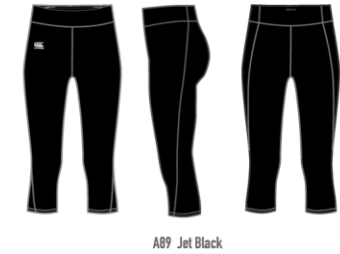

WOMENS: E61 2919 SIZES: 6-18

- 88% Polyester, 12% Elastane
- Reflective CCC logo
- Internal waistband pocket
- Flat seams
- High waistband