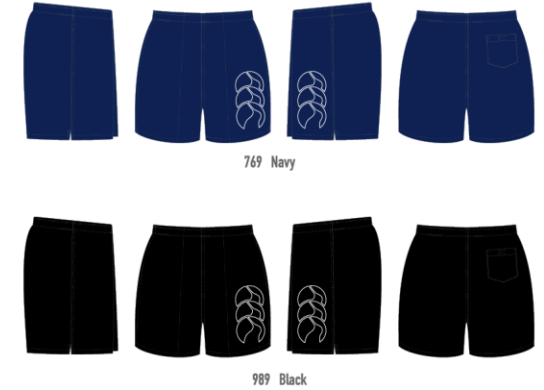

- 55% Cotton, 45% Polyester CVC - 300gsm
- Embroidered CCC 904 lower logo
- Pouch pocket

PRINT OPTIONS

SUGGESTED LOGO PLACEMENTS

TEAM CCC LOGO T-SHIRT

769 Navy/Red/White

989 Black/Red/White
92B Classic Marl/Red/White
001 White/Red/Black

MENS: E54 6720 SIZES: XS - 4XL

- 60% Cotton, 40% Polyester, 160gsm
- CCC Large silicon badge
- Crew neck

TEAM SHORT

769 Navy

989 Black

001 White

MENS: E52 3418 SIZES: XS - 4XL
JUNIOR: E72 3418 AGES: 6 - 14

- 100% Polyester
- Embroidered CCC 904 lower logo
- Side pockets
- Perforated side panel for breathability
- Elasticated waist with draw cord

TACTIC SHORT

769 Navy

989 Black

MENS: E52 3409 SIZES: XS - 4XL

- 100% Polyester
- Side pockets
- Perforated side panel for breathability
- Elasticated waist with draw cord

TEAM SKORT

769 Navy

989 Black