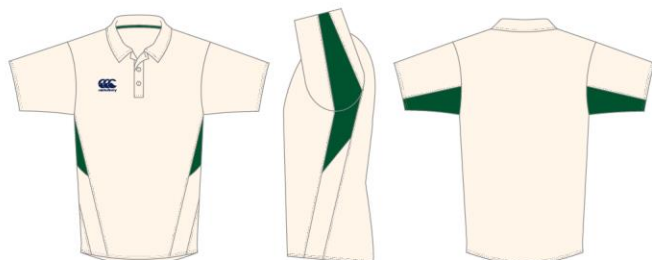

769 Navy

989 Black

MENS: E52 3407 SIZES: XS - 4XL

- 88% Polyester, 12% Spandex Ripstop
- Embroidered CCC logo 904 lower
- Y-fold waistband for stay-in-place fit
- Darted front and back for improved fit & stretch gusset

ADVANTAGE SHORT

001 White

989 Black

760 Royal

468 Flag Red

769 Navy

MENS: E52 3487 SIZES: XS - 4XL
JUNIOR: E72 3487 AGES: 6-14

- 100% Polyester
- Embroidered CCC logo 904 lower
- Elasticated waist with internal drawcord
- Stretch gusset and side panel

CRICKET SHIRT

VAPODRI

060 Forest

060 Maroon

031 Cream

070 Navy

MENS: E53 3784 SIZES: XS - 4XL
 JUNIOR: E73 3784 AGES: 6-14

- 100% Polyester, 130gsm
- Vapodri technology
- Self fabric collar and placket
- Printed navy CCC 904 lower logo