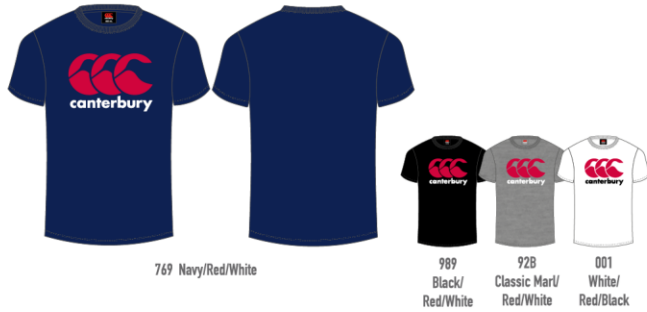

WAIMAK POLO

MENS: E53 3803 SIZES: XS - 4XL
 JUNIOR: E73 3803 AGES: 6 - 14 Only in Navy, White & Black
 WOMENS: E63 3803 SIZES: 6 - 18 Only in Navy, White & Black

- 65% Polyester, 35% Cotton
- Embroidered CCC 904 lower logo
- Ribbed collar & cuff

TEAM PLAIN T-SHIRT

MENS: E54 6668 SIZES: XS - 4XL
 JUNIOR: E74 6668 AGES: 6 - 14 Only in White, Navy & Black

- 60% Cotton, 40% Polyester, 160gsm
- Tonal Embroidered 904 lower
- Crew neck

TEAM HOODY

MENS: E55 3327 SIZES: XS - 4XL
 JUNIOR: E75 3327 AGES: 6 - 14

- 55% Cotton, 45% Polyester CVC - 300gsm
- Embroidered CCC 904 lower logo
- Pouch pocket

PRINT OPTIONS

SUGGESTED LOGO PLACEMENTS

TEAM CCC LOGO T-SHIRT

769 Navy/Red/White

989 Black/Red/White
92B Classic Marl/Red/White
001 White/Red/Black

MENS: E54 6720 SIZES: XS - 4XL

- 60% Cotton, 40% Polyester, 160gsm
- CCC Large silicon badge
- Crew neck

TEAM SHORT

769 Navy

989 Black

001 White

MENS: E52 3418 SIZES: XS - 4XL
JUNIOR: E72 3418 AGES: 6 - 14

- 100% Polyester
- Embroidered CCC 904 lower logo
- Side pockets
- Perforated side panel for breathability
- Elasticated waist with draw cord