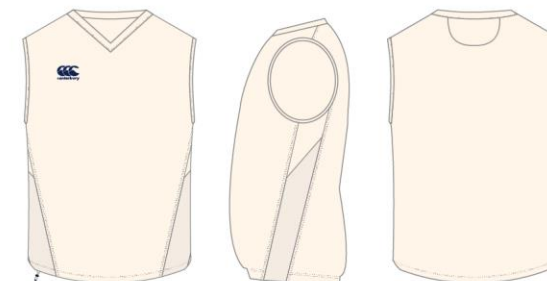

CRICKET OVERSHIRT

031 Cream

MENS: E55 3362 SIZES: XS - 4XL
JUNIOR: E75 3362 AGES: 6-14

- 100% Polyester
- Printed navy CCC 904 lower logo
- Self fabric v-neck collar