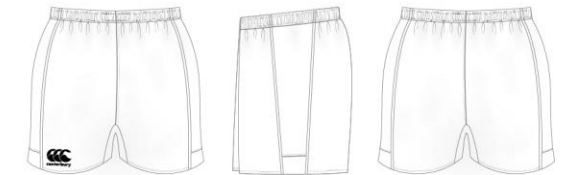

769 Navy

989 Black

MENS: E52 3407 SIZES: XS - 4XL

- 88% Polyester, 12% Spandex Ripstop
- Embroidered CCC logo 904 lower
- Y-fold waistband for stay-in-place fit
- Darted front and back for improved fit & stretch gusset

ADVANTAGE SHORT

001 White

989 Black

760 Royal

468 Flag Red

769 Navy

MENS: E52 3487 SIZES: XS - 4XL
JUNIOR: E72 3487 AGES: 6-14

- 100% Polyester
- Embroidered CCC logo 904 lower
- Elasticated waist with internal drawcord
- Stretch gusset and side panel