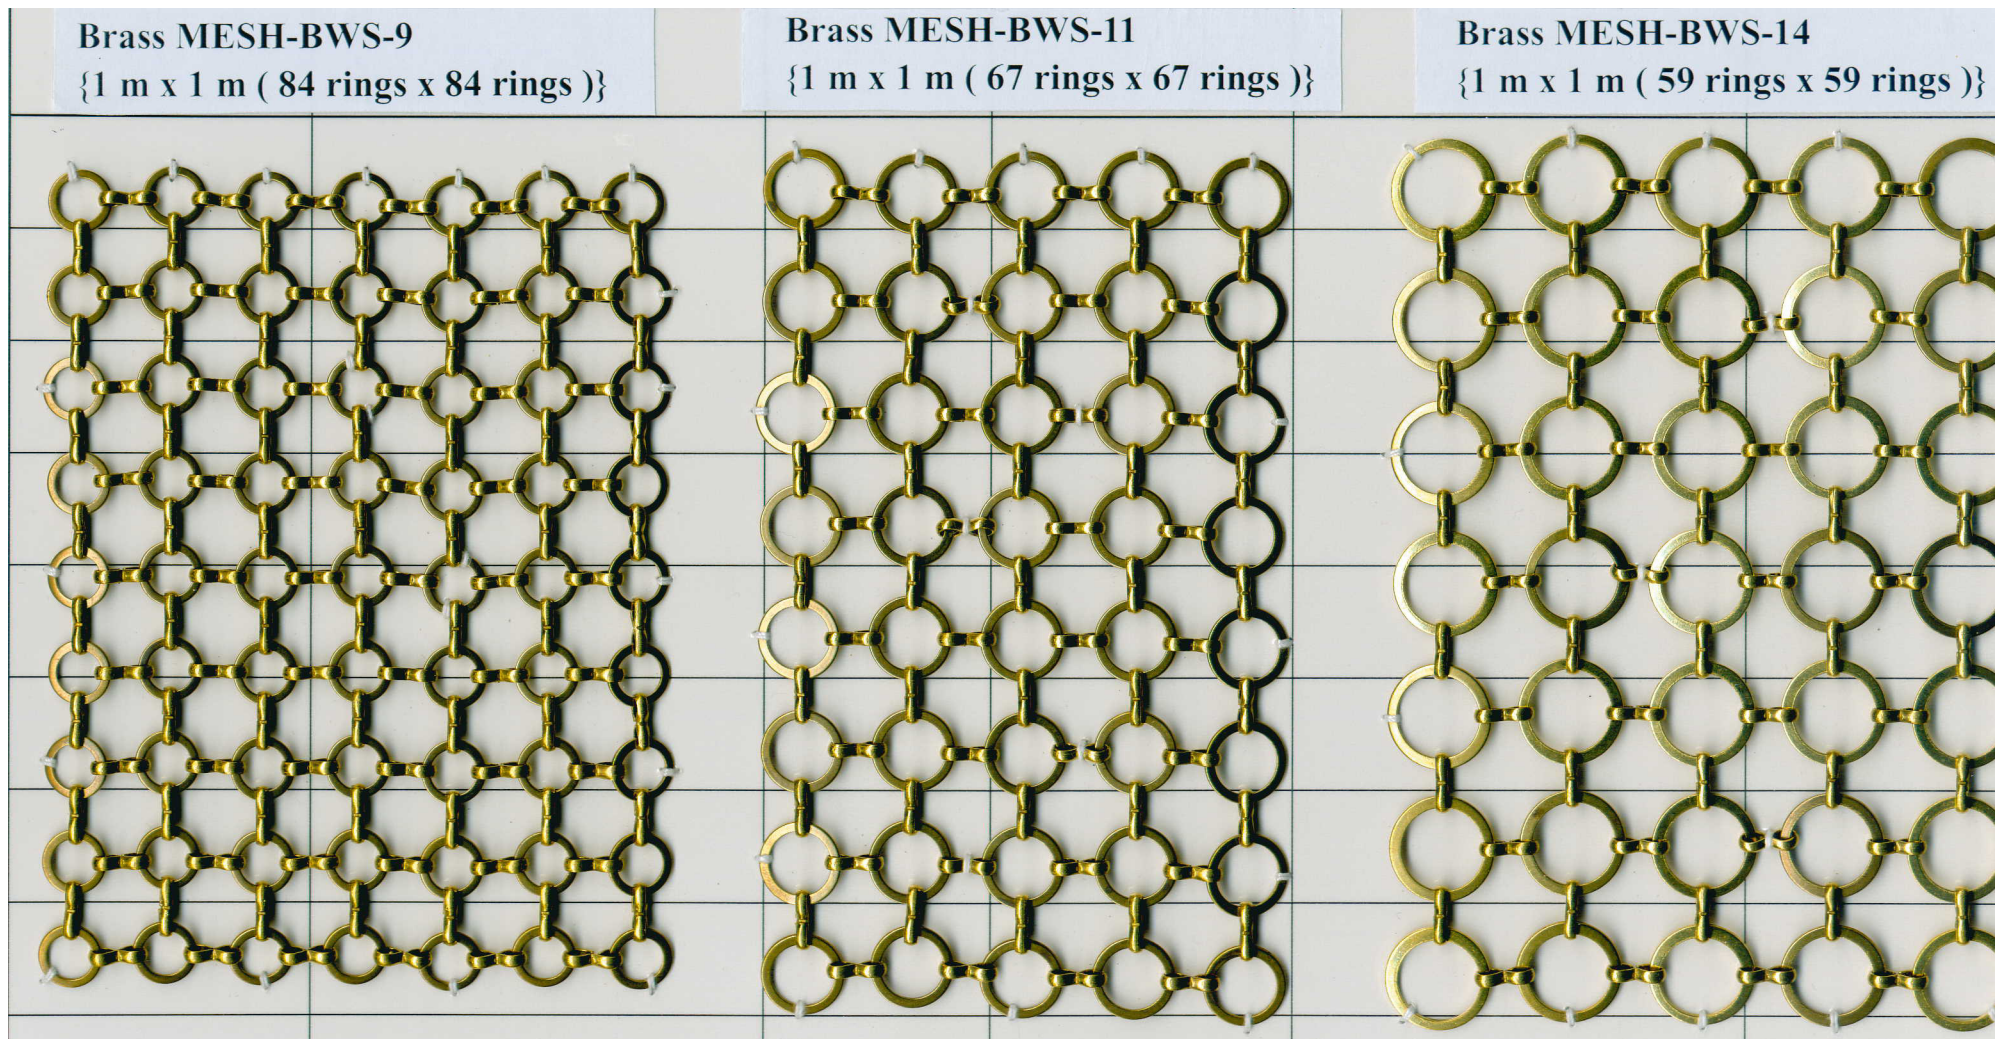

WING FUNG METAL CHAIN MANUFACTORY

G/F., NO.167 TAI NAN STREET, SHAM SHUI PO, KOWLOON, HONG KONG.

TEL: (852) 2742 1032 FAX: (852) 2398 2661 e-mail: info@wingfungchain.com URL: <http://www.wingfungchain.com>

CHAINMAIL P. 3