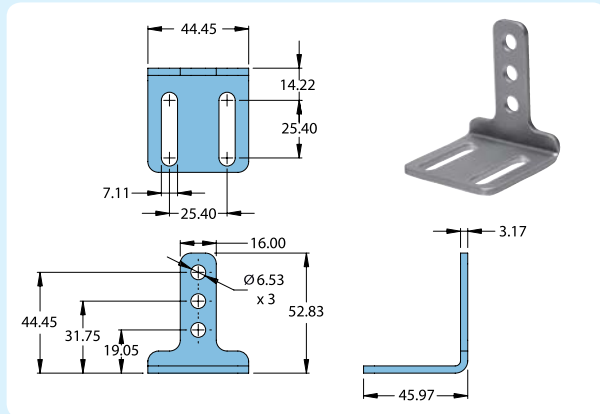

140039 Hinged Single Pivot Bracket

140040 Hinged Double Pivot Bracket

M-H Spring Loaded Bracket Arm Assembly

M-F Spring Loaded Pivot Block

140104 - TR1 Mounting Bracket

175997-1 - 260/702 Uni-Bracket

M-3 725/925 "L" Bracket

M-4 740 STD "L" Bracket