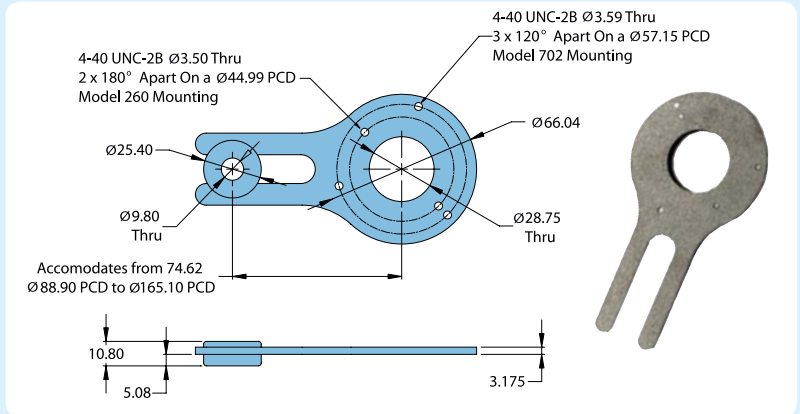

140039 Hinged Single Pivot Bracket

140040 Hinged Double Pivot Bracket

M-H Spring Loaded Bracket Arm Assembly

M-F Spring Loaded Pivot Block

140104 - TR1 Mounting Bracket

175997-1 - 260/702 Uni-Bracket

M-3 725/925 "L" Bracket

M-4 740 STD "L" Bracket