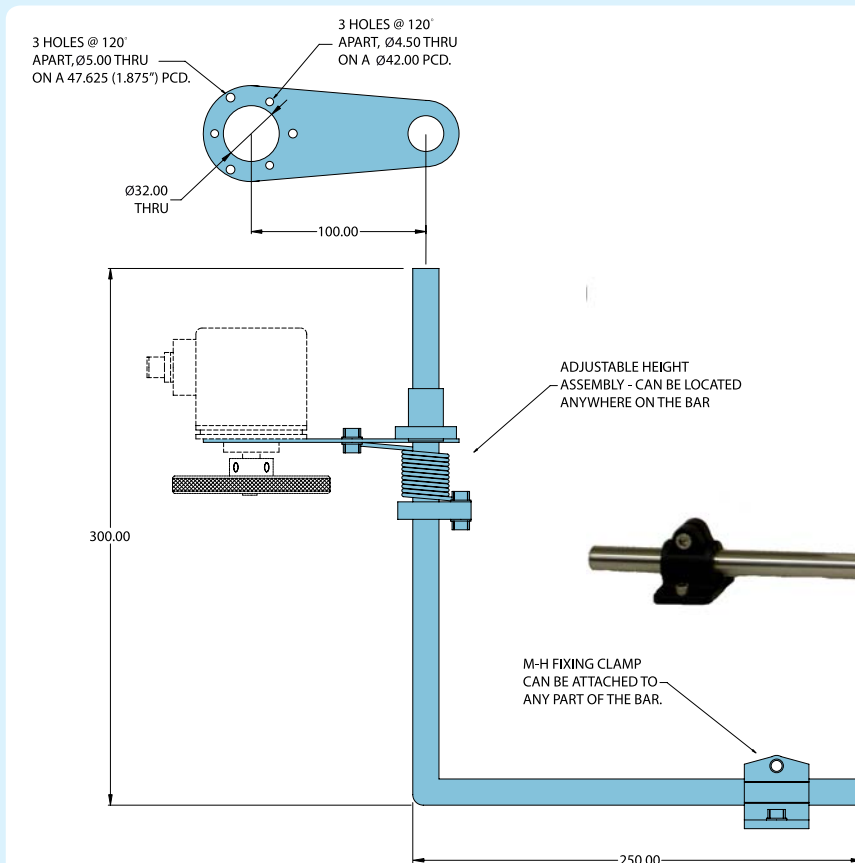

140039 Hinged Single Pivot Bracket

140040 Hinged Double Pivot Bracket

M-H Spring Loaded Bracket Arm Assembly

M-F Spring Loaded Pivot Block

140104 - TR1 Mounting Bracket

175997-1 - 260/702 Uni-Bracket

M-3 725/925 "L" Bracket

M-4 740 STD "L" Bracket