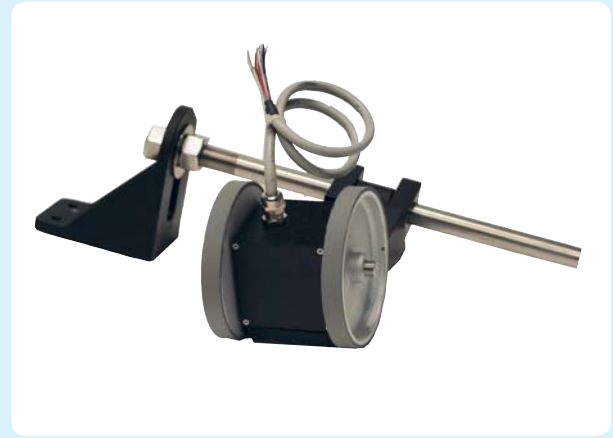

140039 Hinged Single Pivot Bracket

140040 Hinged Double Pivot Bracket

M-H Spring Loaded Bracket Arm Assembly

M-F Spring Loaded Pivot Block

140104 - TR1 Mounting Bracket

175997-1 - 260/702 Uni-Bracket

M-3 725/925 "L" Bracket

M-4 740 STD "L" Bracket