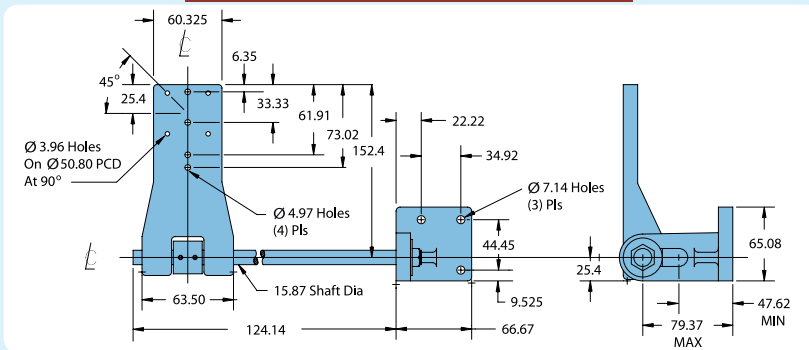

140039 Hinged Single Pivot Bracket

140040 Hinged Double Pivot Bracket

M-H Spring Loaded Bracket Arm Assembly

M-F Spring Loaded Pivot Block

140104 - TR1 Mounting Bracket

175997-1 - 260/702 Uni-Bracket

M-3 725/925 "L" Bracket

M-4 740 STD "L" Bracket