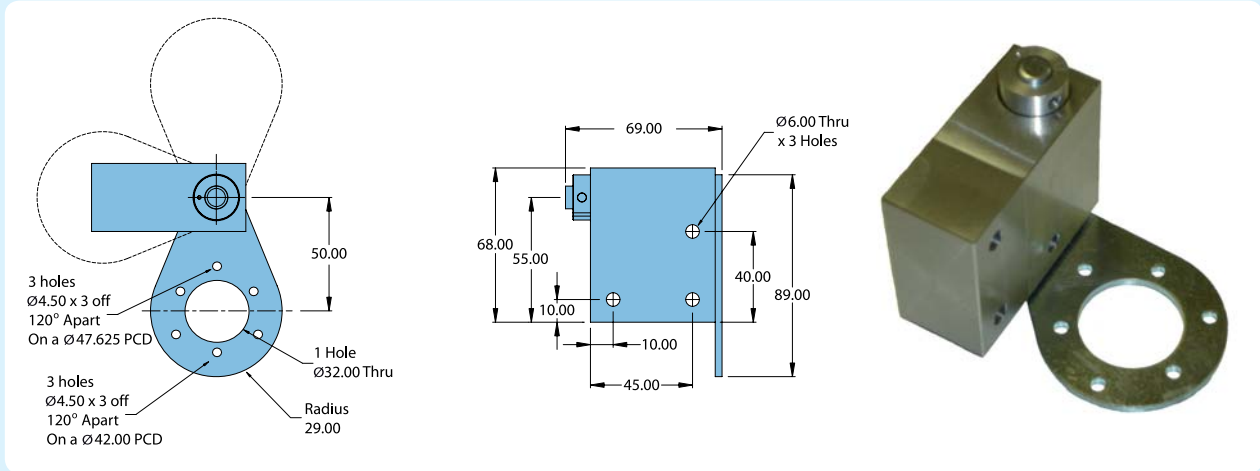

140039 Hinged Single Pivot Bracket

140040 Hinged Double Pivot Bracket

M-H Spring Loaded Bracket Arm Assembly

M-F Spring Loaded Pivot Block

140104 - TR1 Mounting Bracket

175997-1 - 260/702 Uni-Bracket

M-3 725/925 "L" Bracket

M-4 740 STD "L" Bracket