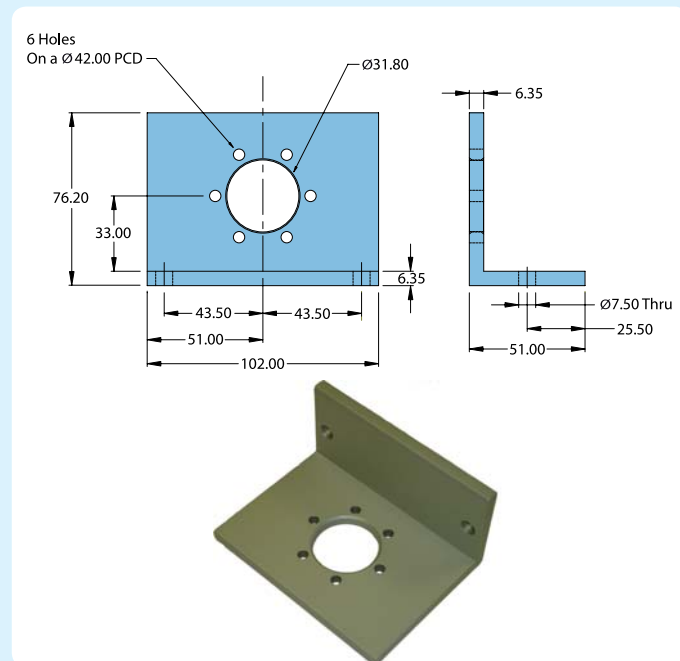

140039 Hinged Single Pivot Bracket

140040 Hinged Double Pivot Bracket

M-H Spring Loaded Bracket Arm Assembly

M-F Spring Loaded Pivot Block

140104 - TR1 Mounting Bracket

175997-1 - 260/702 Uni-Bracket

M-3 725/925 "L" Bracket

M-4 740 STD "L" Bracket