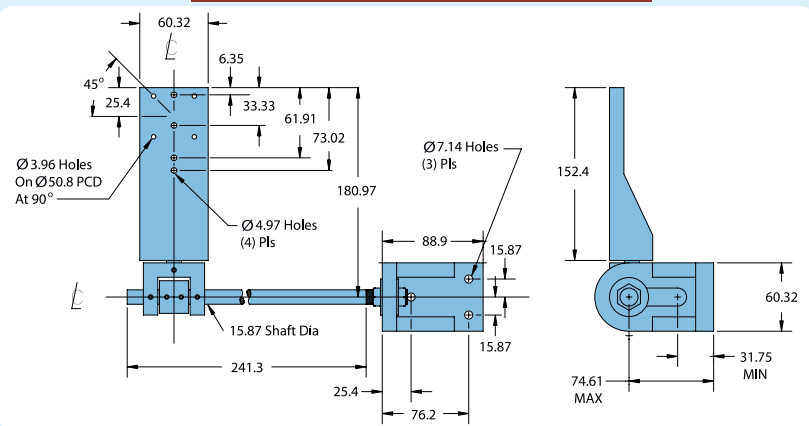

140039 Hinged Single Pivot Bracket

140040 Hinged Double Pivot Bracket

M-H Spring Loaded Bracket Arm Assembly

M-F Spring Loaded Pivot Block

140104 - TR1 Mounting Bracket

175997-1 - 260/702 Uni-Bracket

M-3 725/925 "L" Bracket

M-4 740 STD "L" Bracket