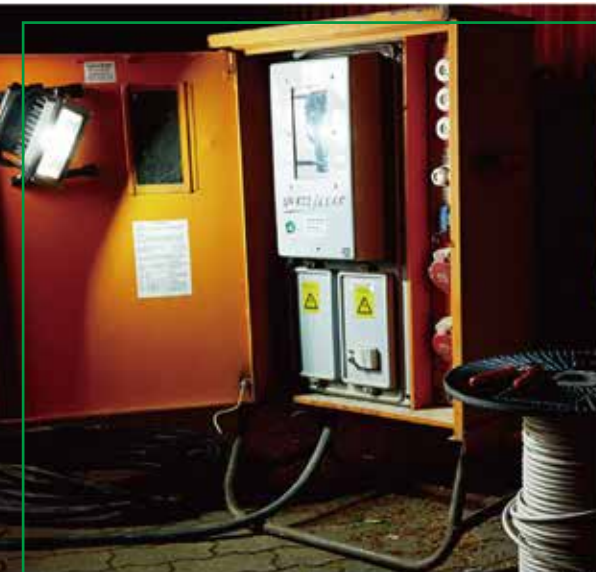

### GO-MINI LED mini pocket lamp

**5in1** Power Bank+Work Light  
+Magnet+SOS+Dimmer

Mode: GD-UT10-2S 10W