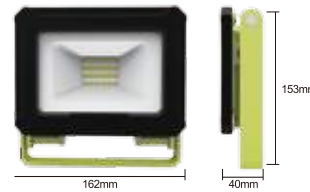

GO-SLIM Compact Design Work Light

DESCRIPTION

- Foldable compact design
- Save packing size and shipping cost
- Adjustable height and lighting angles
- Could be hang at higher places, which keep both hands free
- Optional carrying case for more professional buyers

Model	Power	LED Luminous Flux	Charging Time	Working Time	Unit Dimension
PRO-RFP3101-F	10W	1000LM	About 5 hours	About 3-12 hours	162x153x40mm
PRO-RFP3201-F	20W	2000LM	About 5 hours	About 3-12 hours	162x153x40mm