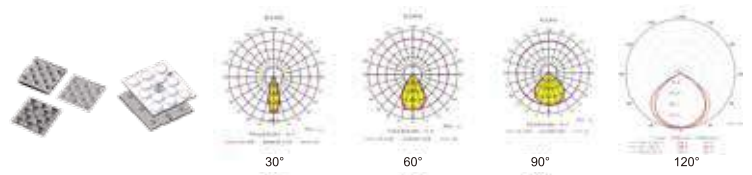

GO-DOLPHIN Optical Slim Flood Lights 15W-400W

DESCRIPTION

- Optical lens for option: 30°/60°/90°/120°
- Luminous efficiency : 150lm/W;
- Whole Aluminum body,durable rust and corrosion resistance;
- Waterproof IP66 and Weatherproof;

Model	Power	LED Luminous Flux	Input Voltage	Unit Dimension
GD-F023T-D	15W	2000lm	100-240V AC 50/60Hz	182x122x47mm
GD-F028T-D	30W	4200lm	180-240V AC 50/60Hz	242x169x51mm
GD-F031T-D	50W	7500lm	180-240V AC 50/60Hz	282x204x52mm
GD-F032T-D	80W	12000lm	180-240V AC 50/60Hz	337x269x52mm
GD-F033T-D	120W	18000lm	180-240V AC 50/60Hz	394x394x56mm
GD-F034T-D	200W	30000lm	180-240V AC 50/60Hz	445x392x56mm
GD-F035T-D	300W	45000lm	180-240V AC 50/60Hz	497x392x56mm
GD-F036T-D	400W	60000lm	180-240V AC 50/60Hz	503x545x64mm