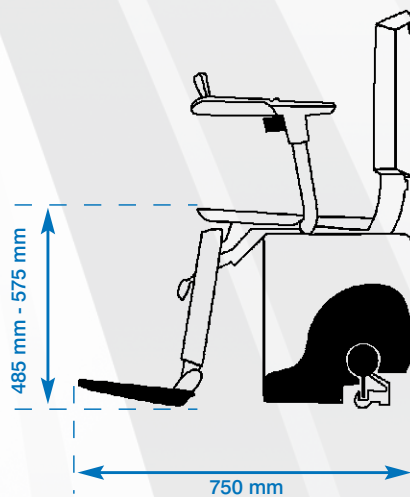

VERSATILITY

The unique versatility of Flow helps you get on and off the chair. Flow is available with either a manual or automatic power swivel option.

Where staircase width is a challenge, the 'Advanced Ride Monitoring System' of the powered swivel feature turns the chair and footrest to travel past the narrowest staircase sections. This is an exclusive feature of Flow and ensures that Flow is flexible on staircases as narrow as 61cm.

EXCELLENCE

The Flow rail: Engineering & Design Excellence.
The Flow chair rides on a single rail system on either side of your staircase.

The rail has been specially designed to stay very close to the edge of your staircase to maximize free space, as can be seen in the main image. The rail is only 8cm in diameter and four rail colours are available to ensure a pleasing match to your décor.

Effortless fold away in 1 easy step

Vinyl Upholstery

Fabric Upholstery

Rail Colours

Chair Dimensions

FRONT - Unfolded

SIDE - Unfolded

SIDE - Folded