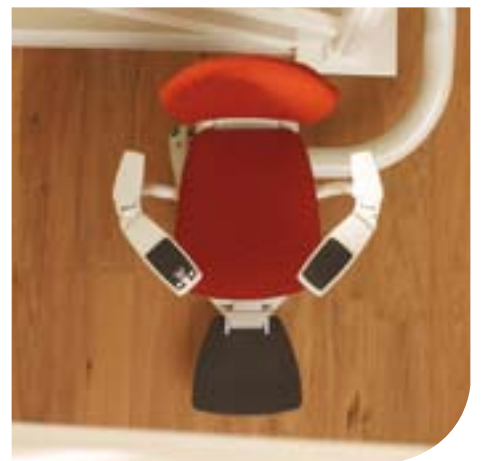

To maximize floor space at the top and bottom of your staircase, the Flow rail can be extended to park the lift around the corner, as can be seen from the photographs. All of these features combine to make Flow a discreet addition to your home.

VERSATILITY

The unique versatility of Flow helps you get on and off the chair. Flow is available with either a manual or automatic power swivel option.

Where staircase width is a challenge, the 'Advanced Ride Monitoring System' of the powered swivel feature turns the chair and footrest to travel past the narrowest staircase sections. This is an exclusive feature of Flow and ensures that Flow is flexible on staircases as narrow as 61cm.

EXCELLENCE

The Flow rail: Engineering & Design Excellence.
The Flow chair rides on a single rail system on either side of your staircase.

The rail has been specially designed to stay very close to the edge of your staircase to maximize free space, as can be seen in the main image. The rail is only 8cm in diameter and four rail colours are available to ensure a pleasing match to your décor.

The special 'drop nose' rail option is an added space saving feature if there should be an obstruction such as a door at the foot of your stairs. Whether the stairs have multiple landings or unusual shapes, Flow can be custom-crafted to fit virtually any staircase shape.