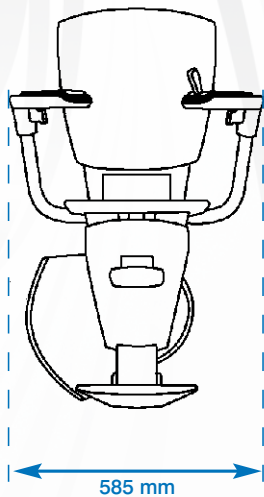

EXCELLENCE

The Flow rail: Engineering & Design Excellence.
The Flow chair rides on a single rail system on either side of your staircase.

The rail has been specially designed to stay very close to the edge of your staircase to maximize free space, as can be seen in the main image. The rail is only 8cm in diameter and four rail colours are available to ensure a pleasing match to your décor.

Effortless fold away in 1 easy step

Vinyl Upholstery

Fabric Upholstery

Rail Colours

Chair Dimensions

FRONT - Unfolded

SIDE - Unfolded

SIDE - Folded

FLOW **STAIRLIFT**