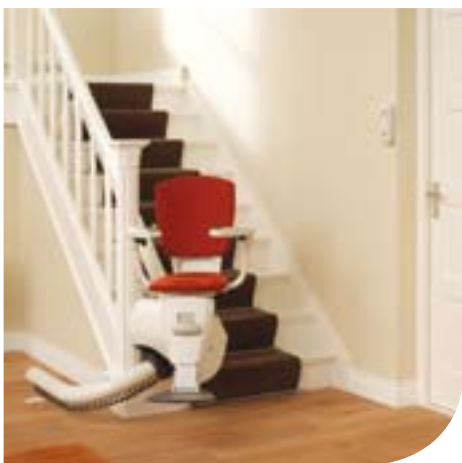

To maximize floor space at the top and bottom of your staircase, the Flow rail can be extended to park the lift around the corner, as can be seen from the photographs. All of these features combine to make Flow a discreet addition to your home.

EXCELLENCE

The Flow rail: Engineering & Design Excellence.
The Flow chair rides on a single rail system on either side of your staircase.

The rail has been specially designed to stay very close to the edge of your staircase to maximize free space, as can be seen in the main image. The rail is only 8cm in diameter and four rail colours are available to ensure a pleasing match to your décor.

The special 'drop nose' rail option is an added space saving feature if there should be an obstruction such as a door at the foot of your stairs. Whether the stairs have multiple landings or unusual shapes, Flow can be custom-crafted to fit virtually any staircase shape.

SPECIAL FEATURES

Choice of three, simple to use, arm mounted joysticks (*as standard*)

Ergonomic rocker switch (*optional*)

Wall mounted call and send controls deliver Flow to you by remote control

The comfort and added security of wrap-around arms