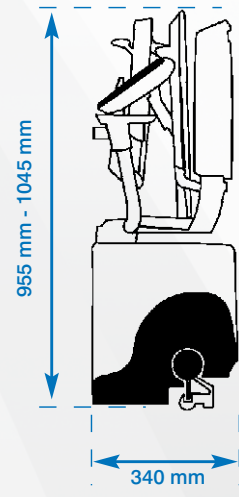

EXCELLENCE

The Flow rail: Engineering & Design Excellence.
The Flow chair rides on a single rail system on either side of your staircase.

The rail has been specially designed to stay very close to the edge of your staircase to maximize free space, as can be seen in the main image. The rail is only 8cm in diameter and four rail colours are available to ensure a pleasing match to your décor.

Effortless fold away in 1 easy step

Vinyl Upholstery

Fabric Upholstery

Rail Colours

Chair Dimensions

FRONT - Unfolded

SIDE - Unfolded

SIDE - Folded