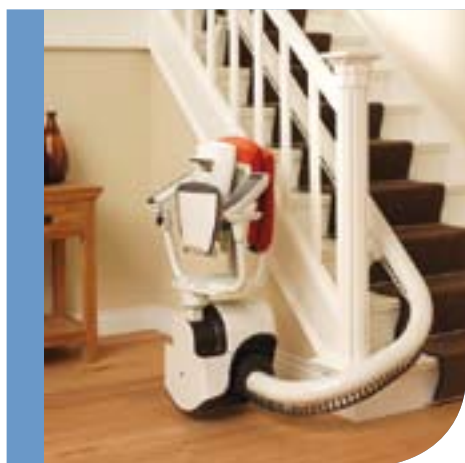

Elegance

Versatility

Excellence

ELEGANCE

Flow fits perfectly with the décor in your home and stands compact and ready to use.

You will have access to every floor at any time.

When not in use, the arms, seat and foot rest of Flow all fold away very simply. The main photograph shows Flow in its folded position.

To maximize floor space at the top and bottom of your staircase, the Flow rail can be extended to park the lift around the corner, as can be seen from the photographs. All of these features combine to make Flow a discreet addition to your home.

VERSATILITY

The unique versatility of Flow helps you get on and off the chair. Flow is available with either a manual or automatic power swivel option.

Where staircase width is a challenge, the 'Advanced Ride Monitoring System' of the powered swivel feature turns the chair and footrest to travel past the narrowest staircase sections. This is an exclusive feature of Flow and ensures that Flow is flexible on staircases as narrow as 61cm.

EXCELLENCE

The Flow rail: Engineering & Design Excellence.
The Flow chair rides on a single rail system on either side of your staircase.

The rail has been specially designed to stay very close to the edge of your staircase to maximize free space, as can be seen in the main image. The rail is only 8cm in diameter and four rail colours are available to ensure a pleasing match to your décor.