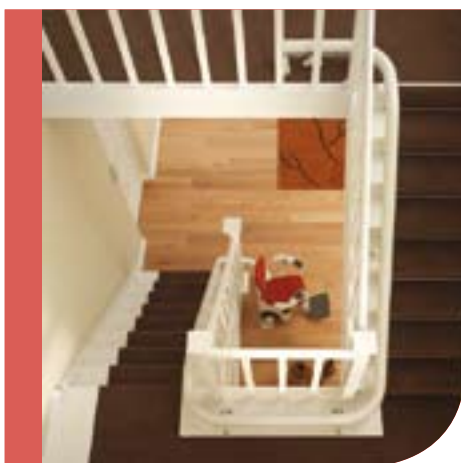

ROOM SERVICE

FLOW
STAIRLIFT

HAPPINESS

A world of mobility and freedom always at your call. The ability to move easily between the levels of your home with style.

The freedom to perform your daily routine with ease. To live an active and independent lifestyle. Presenting: the Flow Stairlift

Elegance

Versatility

Excellence

ELEGANCE

Flow fits perfectly with the décor in your home and stands compact and ready to use.

You will have access to every floor at any time.

When not in use, the arms, seat and foot rest of Flow all fold away very simply. The main photograph shows Flow in its folded position.

To maximize floor space at the top and bottom of your staircase, the Flow rail can be extended to park the lift around the corner, as can be seen from the photographs. All of these features combine to make Flow a discreet addition to your home.

EXCELLENCE

The Flow rail: Engineering & Design Excellence.
The Flow chair rides on a single rail system on either side of your staircase.

The rail has been specially designed to stay very close to the edge of your staircase to maximize free space, as can be seen in the main image. The rail is only 8cm in diameter and four rail colours are available to ensure a pleasing match to your décor.