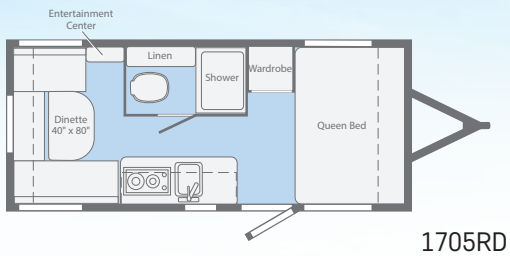

MICRO MINNIE

WINNEBAGO

WINNEBAGO

Winnebago Micro Minnie Light on weight...heavy on features

Winnebago Micro Minnie offers all of the comforts of home in a convenient compact camper. As you can see in the photos the model 2106FBS features a slide out to open up more living space. Plenty of galley space, stainless steel sink, double door refrigerator, microwave and even an oven makes camping more fun. The front bedroom hosts a queen bed with windows placed for cross ventilation allowing a comfortable night's sleep from a day of adventures.

2106FBS
Graphite Décor

FLOORPLANS, SPECIFICATIONS, EXTERIOR COLORS

FLOORPLANS

SPECIFICATIONS

	1700BH	1705RD	1706FB	2106DS	2106FBS
Exterior Length	20'9"	20'9"	19'2"	21'11"	21'11"
Exterior Height (With AC)	9'8"	9'8"	9'8"	9'8"	9'8"
Exterior Width	7'0"	7'0"	7'0"	7'0"	7'0"
Interior Height	6'4"	6'4"	6'4"	6'4"	6'4"
GVWR	3,800	3,800	5,500	7,000	7,000
Dry Weight (lbs)	3,040	TBD	3,180	3,780	3,780
Dry Hitch Weight (lbs)	380	TBD	320	360	360
Axles (lbs)	1 @ 3,500	1 @ 3,500	2 @ 3,500	2 @ 3,500	2 @ 3,500
Tire Size	ST205/75R14	ST205/75R14	ST205/75R14	ST205/75R14	ST205/75R14
Fresh Water Tank (Gal)	31	31	31	31	31
Black Tank Capacity (Gal)	25	25	25	25	25
Grey Tank Capacity (Gal)	25	25	25	25	25
LP Capacity (lbs)	20	20	20	20	20
Awning Length	12'	12'	10'	13'	13'
Slide-outs	0	0	0	1	1
Furnace (BTUs)	18,000	18,000	18,000	18,000	18,000
Water Heater	6	6	6	6	6