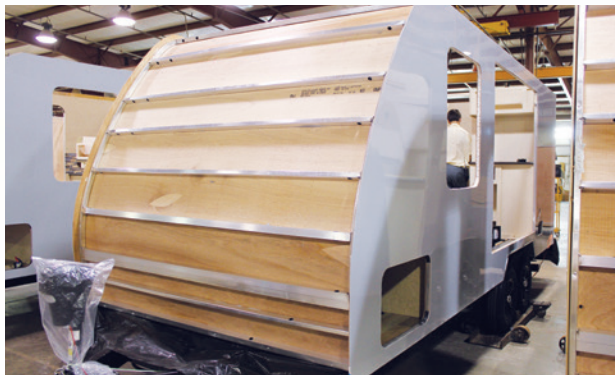

MICRO MINNIE

WINNEBAGO

WINNEBAGO

Winnebago Micro Minnie Light on weight...heavy on features

Winnebago Micro Minnie offers all of the comforts of home in a convenient compact camper. As you can see in the photos the model 2106FBS features a slide out to open up more living space. Plenty of galley space, stainless steel sink, double door refrigerator, microwave and even an oven makes camping more fun. The front bedroom hosts a queen bed with windows placed for cross ventilation allowing a comfortable night's sleep from a day of adventures.

Micro Minnie features aluminum framing laminated with block foam insulation, true gel coat fiberglass exterior, and designer interior décor panels.

5/8" 5-Ply Tongue & Groove Plywood makes a solid foundation for all Winnebago Trailers.