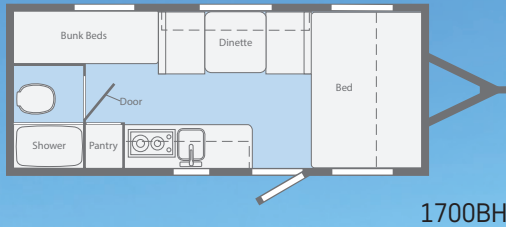

MICRO MINNIE

WINNEBAGO

WINNEBAGO

Winnebago Micro Minnie Light on weight...heavy on features

Winnebago Micro Minnie offers all of the comforts of home in a convenient compact camper. As you can see in the photos the model 2106FBS features a slide out to open up more living space. Plenty of galley space, stainless steel sink, double door refrigerator, microwave and even an oven makes camping more fun. The front bedroom hosts a queen bed with windows placed for cross ventilation allowing a comfortable night's sleep from a day of adventures.

2106FBS
Graphite Décor

FLOORPLANS, SPECIFICATIONS, EXTERIOR COLORS

FLOORPLANS

SPECIFICATIONS

	1700BH	1705RD	1706FB	2106DS	2106FBS
Exterior Length	20'9"	20'9"	19'2"	21'11"	21'11"
Exterior Height (With AC)	9'8"	9'8"	9'8"	9'8"	9'8"
Exterior Width	7'0"	7'0"	7'0"	7'0"	7'0"
Interior Height	6'4"	6'4"	6'4"	6'4"	6'4"
GVWR	3,800	3,800	5,500	7,000	7,000
Dry Weight (lbs)	3,040	TBD	3,180	3,780	3,780
Dry Hitch Weight (lbs)	380	TBD	320	360	360
Axles (lbs)	1 @ 3,500	1 @ 3,500	2 @ 3,500	2 @ 3,500	2 @ 3,500
Tire Size	ST205/75R14	ST205/75R14	ST205/75R14	ST205/75R14	ST205/75R14
Fresh Water Tank (Gal)	31	31	31	31	31
Black Tank Capacity (Gal)	25	25	25	25	25
Grey Tank Capacity (Gal)	25	25	25	25	25
LP Capacity (lbs)	20	20	20	20	20
Awning Length	12'	12'	10'	13'	13'
Slide-outs	0	0	0	1	1
Furnace (BTUs)	18,000	18,000	18,000	18,000	18,000
Water Heater	6	6	6	6	6