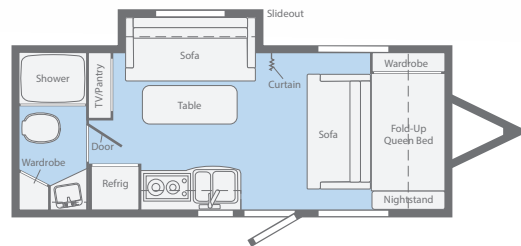

EXTERIOR COLORS