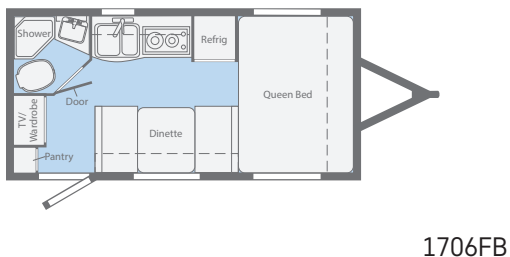

MICRO MINNIE

WINNEBAGO

WINNEBAGO

Winnebago Micro Minnie Light on weight...heavy on features

Winnebago Micro Minnie offers all of the comforts of home in a convenient compact camper. As you can see in the photos the model 2106FBS features a slide out to open up more living space. Plenty of galley space, stainless steel sink, double door refrigerator, microwave and even an oven makes camping more fun. The front bedroom hosts a queen bed with windows placed for cross ventilation allowing a comfortable night's sleep from a day of adventures.

2106FBS
Graphite Décor

FLOORPLANS, SPECIFICATIONS, EXTERIOR COLORS

FLOORPLANS

SPECIFICATIONS

	1700BH	1705RD	1706FB	2106DS	2106FBS
Exterior Length	20'9"	20'9"	19'2"	21'11"	21'11"
Exterior Height (With AC)	9'8"	9'8"	9'8"	9'8"	9'8"
Exterior Width	7'0"	7'0"	7'0"	7'0"	7'0"
Interior Height	6'4"	6'4"	6'4"	6'4"	6'4"
GVWR	3,800	3,800	5,500	7,000	7,000
Dry Weight (lbs)	3,040	TBD	3,180	3,780	3,780
Dry Hitch Weight (lbs)	380	TBD	320	360	360
Axles (lbs)	1 @ 3,500	1 @ 3,500	2 @ 3,500	2 @ 3,500	2 @ 3,500
Tire Size	ST205/75R14	ST205/75R14	ST205/75R14	ST205/75R14	ST205/75R14
Fresh Water Tank (Gal)	31	31	31	31	31
Black Tank Capacity (Gal)	25	25	25	25	25
Grey Tank Capacity (Gal)	25	25	25	25	25
LP Capacity (lbs)	20	20	20	20	20
Awning Length	12'	12'	10'	13'	13'
Slide-outs	0	0	0	1	1
Furnace (BTUs)	18,000	18,000	18,000	18,000	18,000
Water Heater	6	6	6	6	6