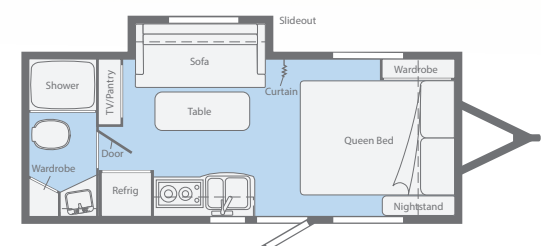

EXTERIOR COLORS