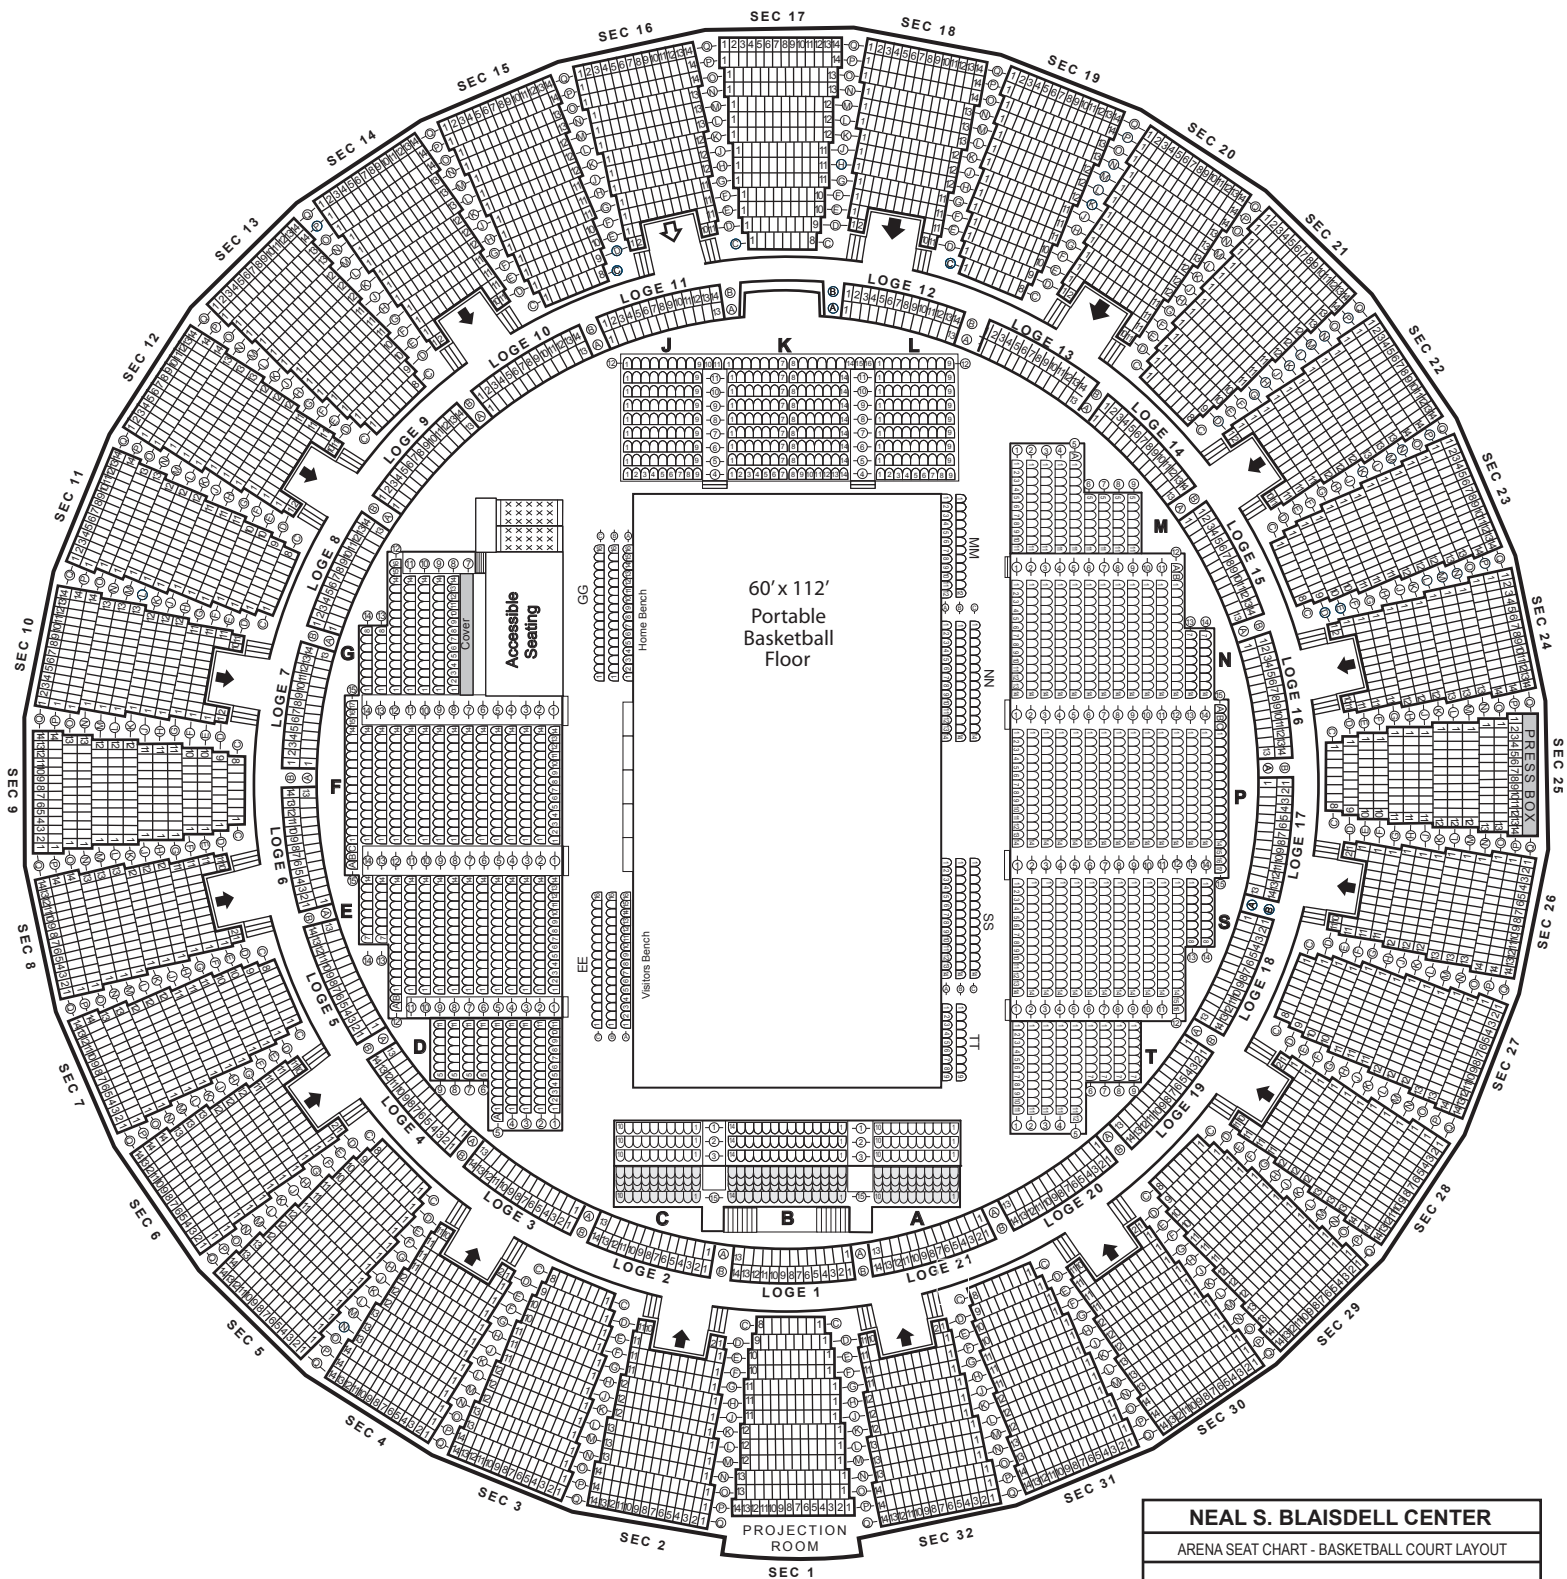

# Neal S. Blaisdell Arena - Basketball

<b>NEAL S. BLAISDELL CENTER</b>	
ARENA SEAT CHART - BASKETBALL COURT LAYOUT	
COURTSIDE .....	222
RISERS .....	1,724
LOGE .....	567
UPPER LEVEL .....	4,884
<b>TOTAL CAPACITY .....</b>	<b>7,397</b>