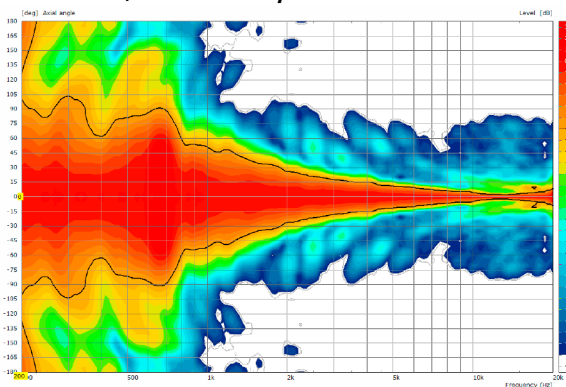

## MEASUREMENTS

Galeo C 70° - 2D Directivity Plot - horizontal

Galeo C 100° - horizontal - 2D Directivity Plot

Galeo C 70° / 100° - Directivity Plot - vertical

Galeo 70° / 100° - Frequency Response with Presets