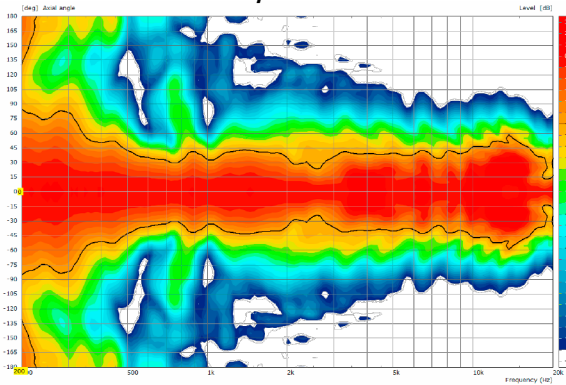

## DIMENSIONS

4 x M10 Twinpoints for MultiRigg™

Controller Setups finden Sie unter:

<http://www.seeburg.net/downloads.php>

## MEASUREMENTS

Galeo C 70° - 2D Directivity Plot - horizontal

Galeo C 100° - horizontal - 2D Directivity Plot

Galeo C 70° / 100° - Directivity Plot - vertical

Galeo 70° / 100° - Frequency Response with Presets