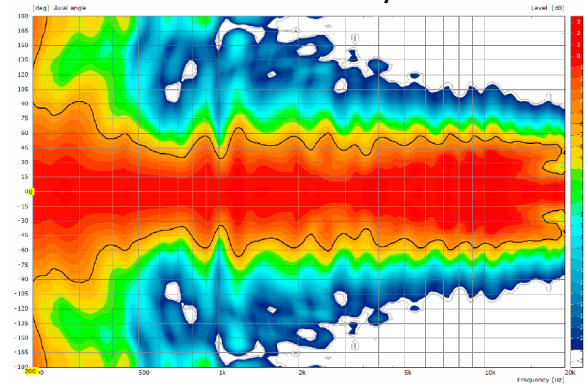

## DIMENSIONS

4 x M10 Twinpoints for MultiRigg™

Controller Setups finden Sie unter:

<http://www.seeburg.net/downloads.php>

## MEASUREMENTS

Galeo C 70° - 2D Directivity Plot - horizontal

Galeo C 100° - horizontal - 2D Directivity Plot

Galeo C 70° / 100° - Directivity Plot - vertical

Galeo 70° / 100° - Frequency Response with Presets