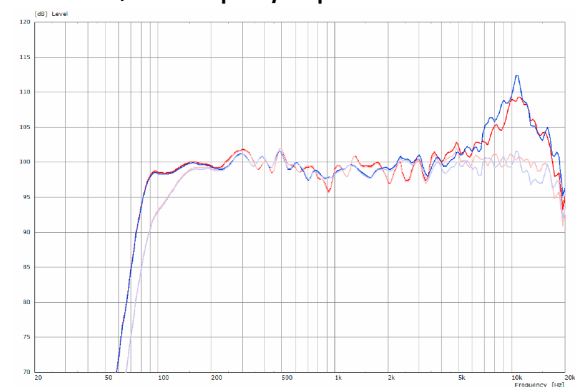

## MEASUREMENTS

Galeo C 70° - 2D Directivity Plot - horizontal

Galeo C 100° - horizontal - 2D Directivity Plot

Galeo C 70° / 100° - Directivity Plot - vertical

Galeo 70° / 100° - Frequency Response with Presets